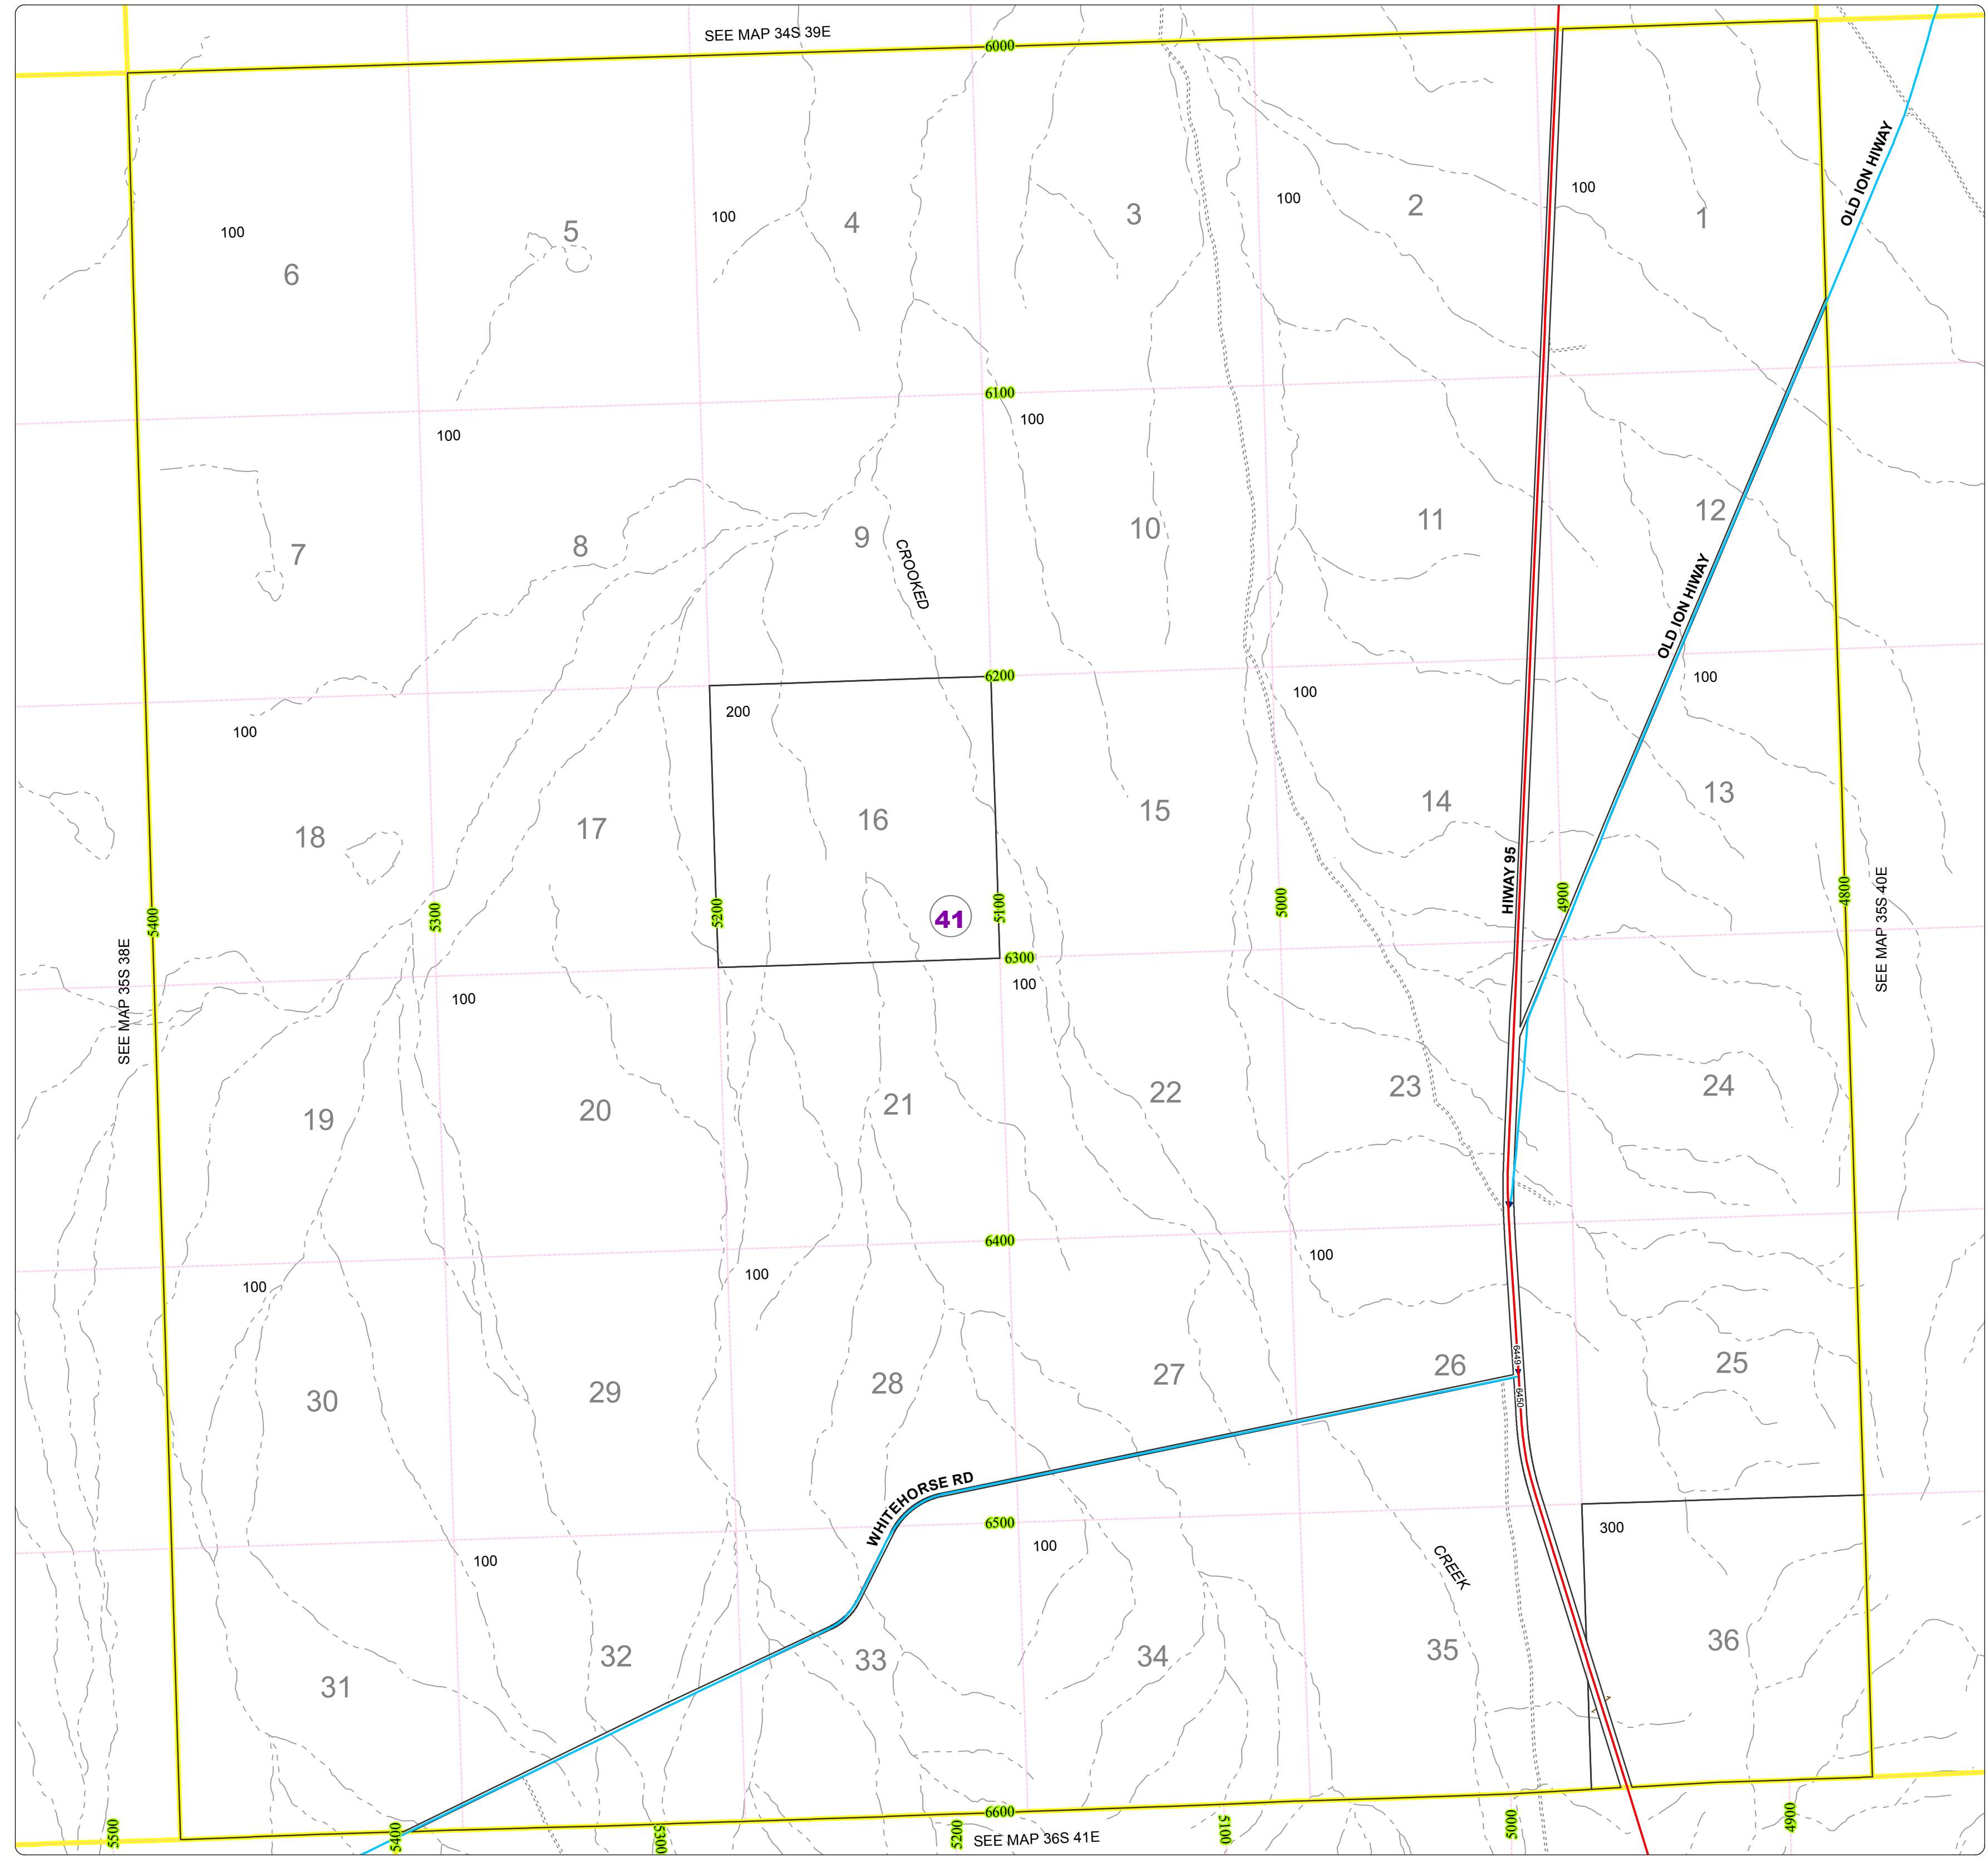

Malheur County Address Map

- Legend
- MapNumberBoundary
 - TAX CODE AREA
 - 41 - McDermitt

DISCLAIMER
This information is not intended for use as an address locator and it should be noted that not all county address will be found. Parcels containing multiple addresses may only display a single address as recorded in the Assessor's database. This public information should be accepted and used by the recipient with the understanding that the data received from multiple sources was developed and collected for assessment purpose only.

GL2016

35S39E