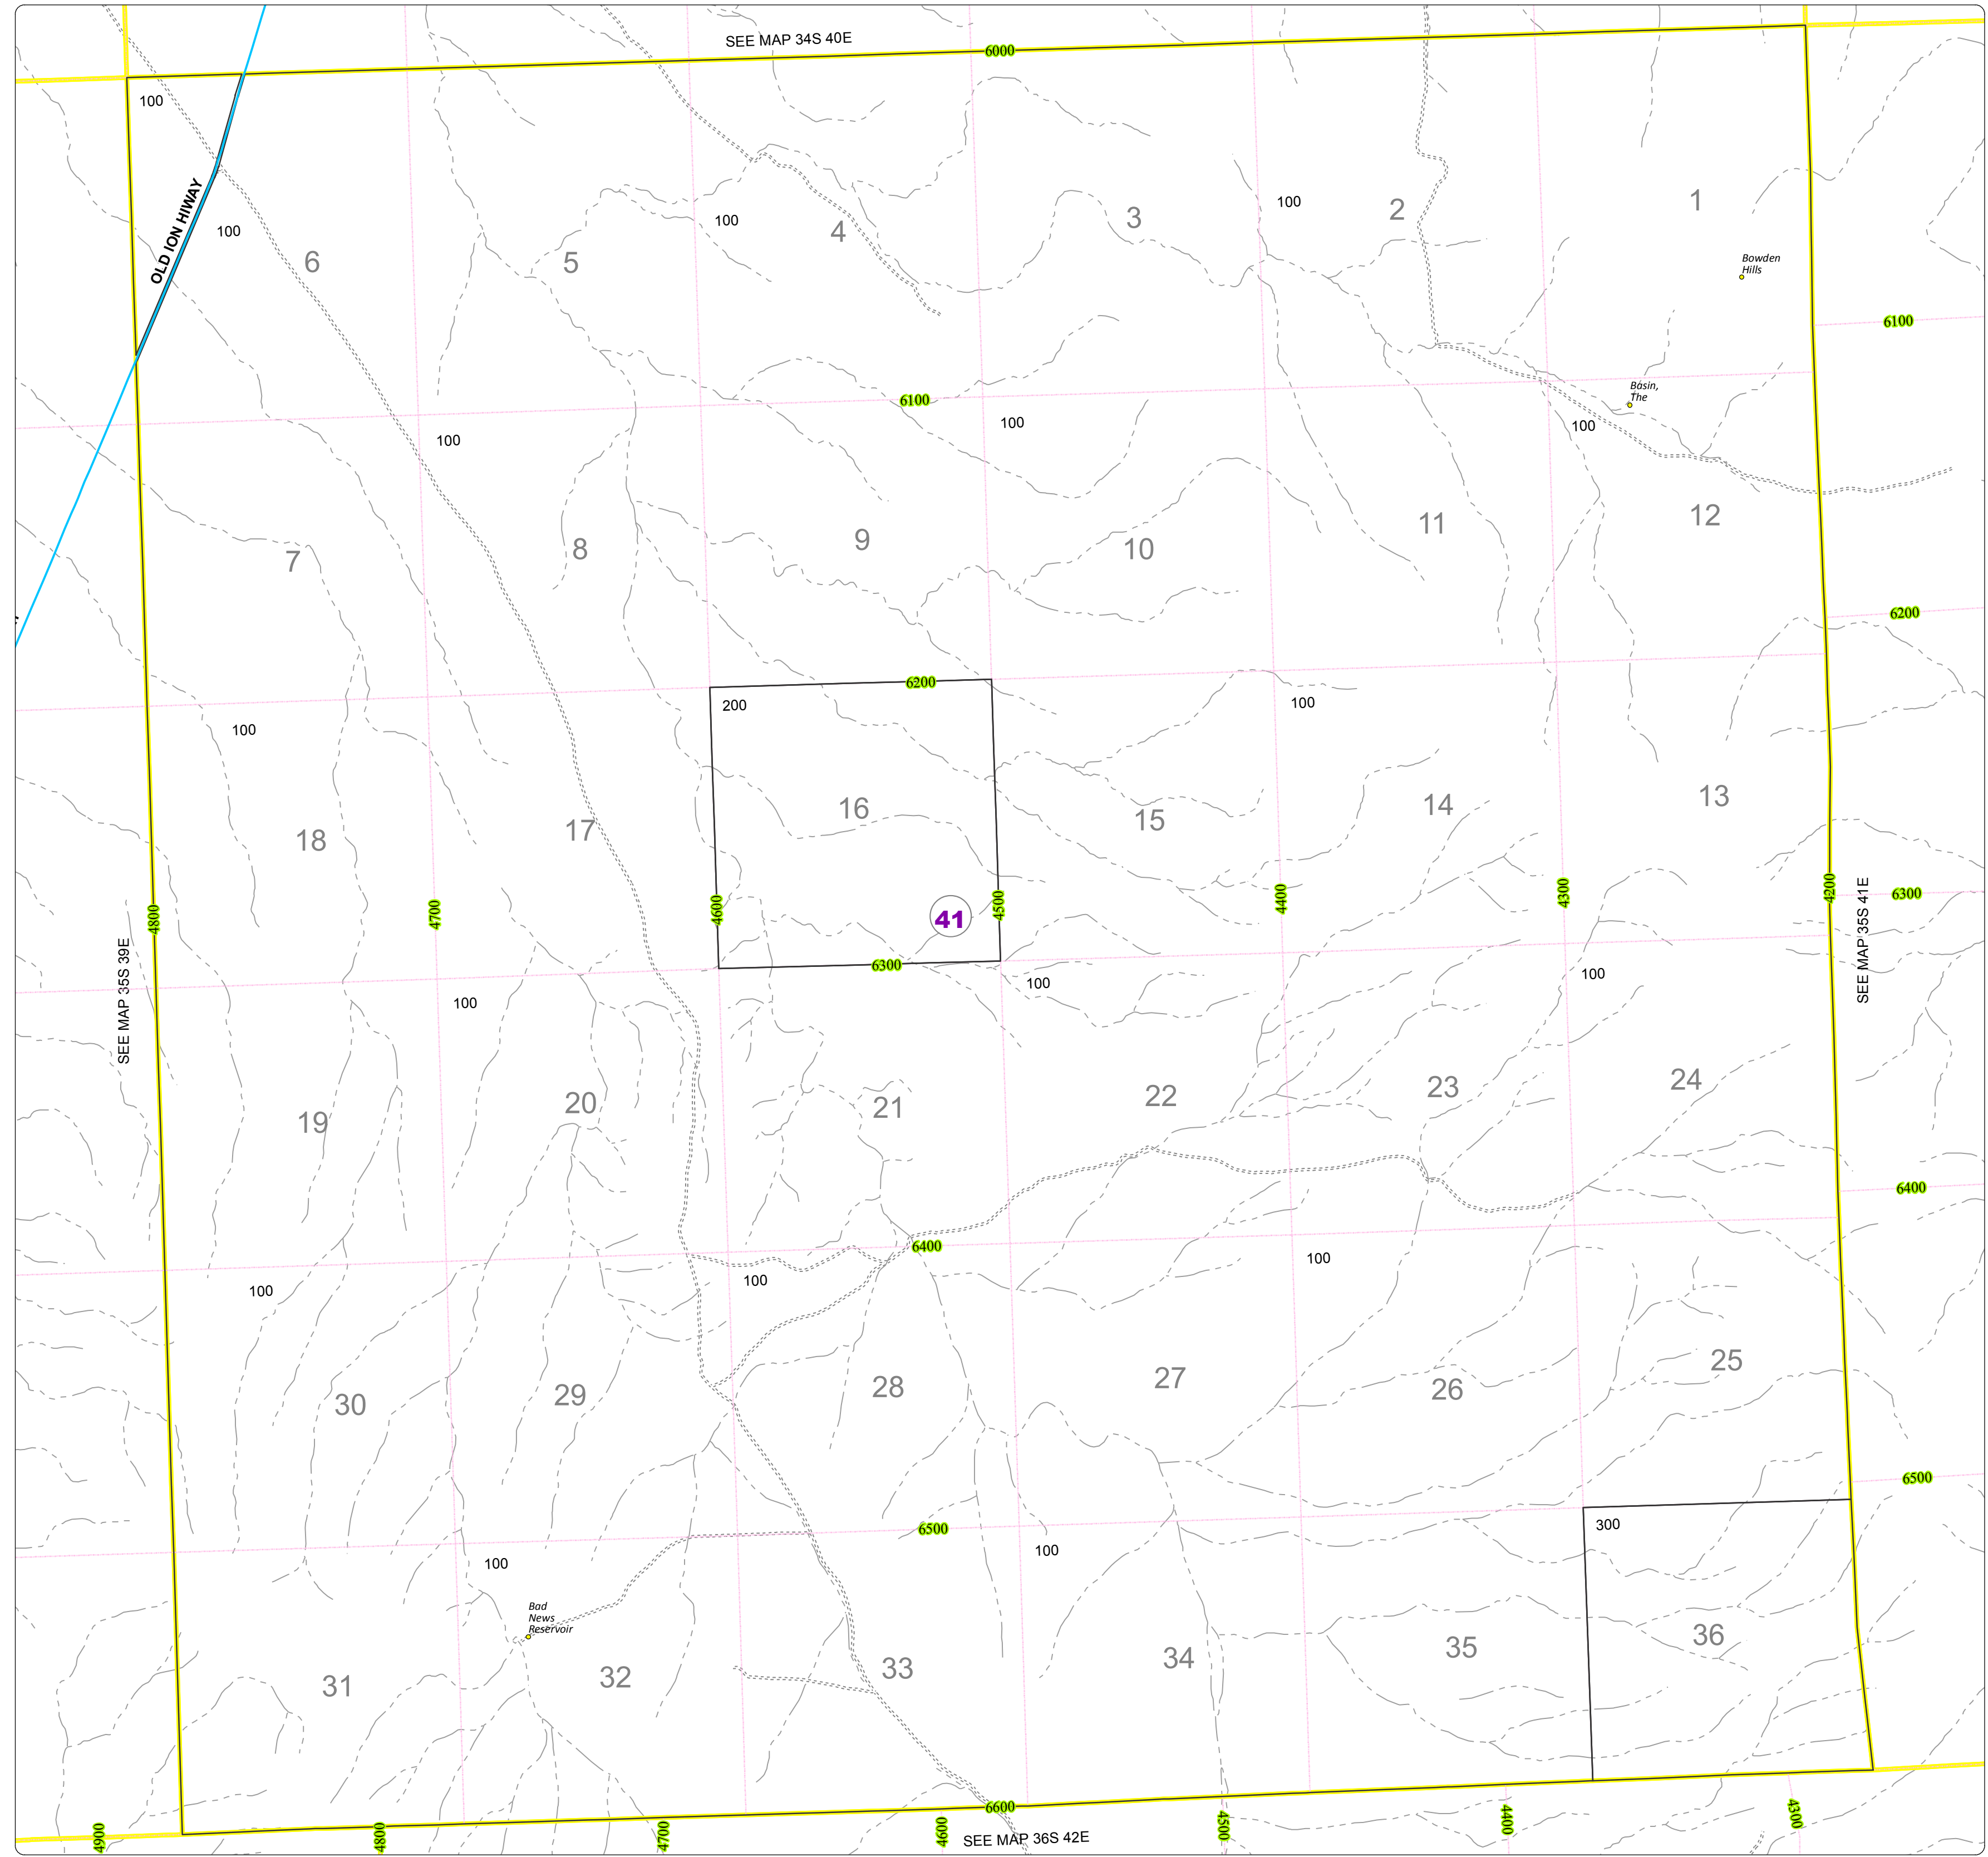

# Malheur County Address Map

- Legend
- MapNumberBoundary
  - TAX CODE AREA**
  - 41 - McDermitt

**DISCLAIMER**  
This information is not intended for use as an address locator and it should be noted that not all county address will be found. Parcels containing multiple addresses may only display a single address as recorded in the Assessor's database. This public information should be accepted and used by the recipient with the understanding that the data received from multiple sources was developed and collected for **assessment purpose only**.

## 35S40E