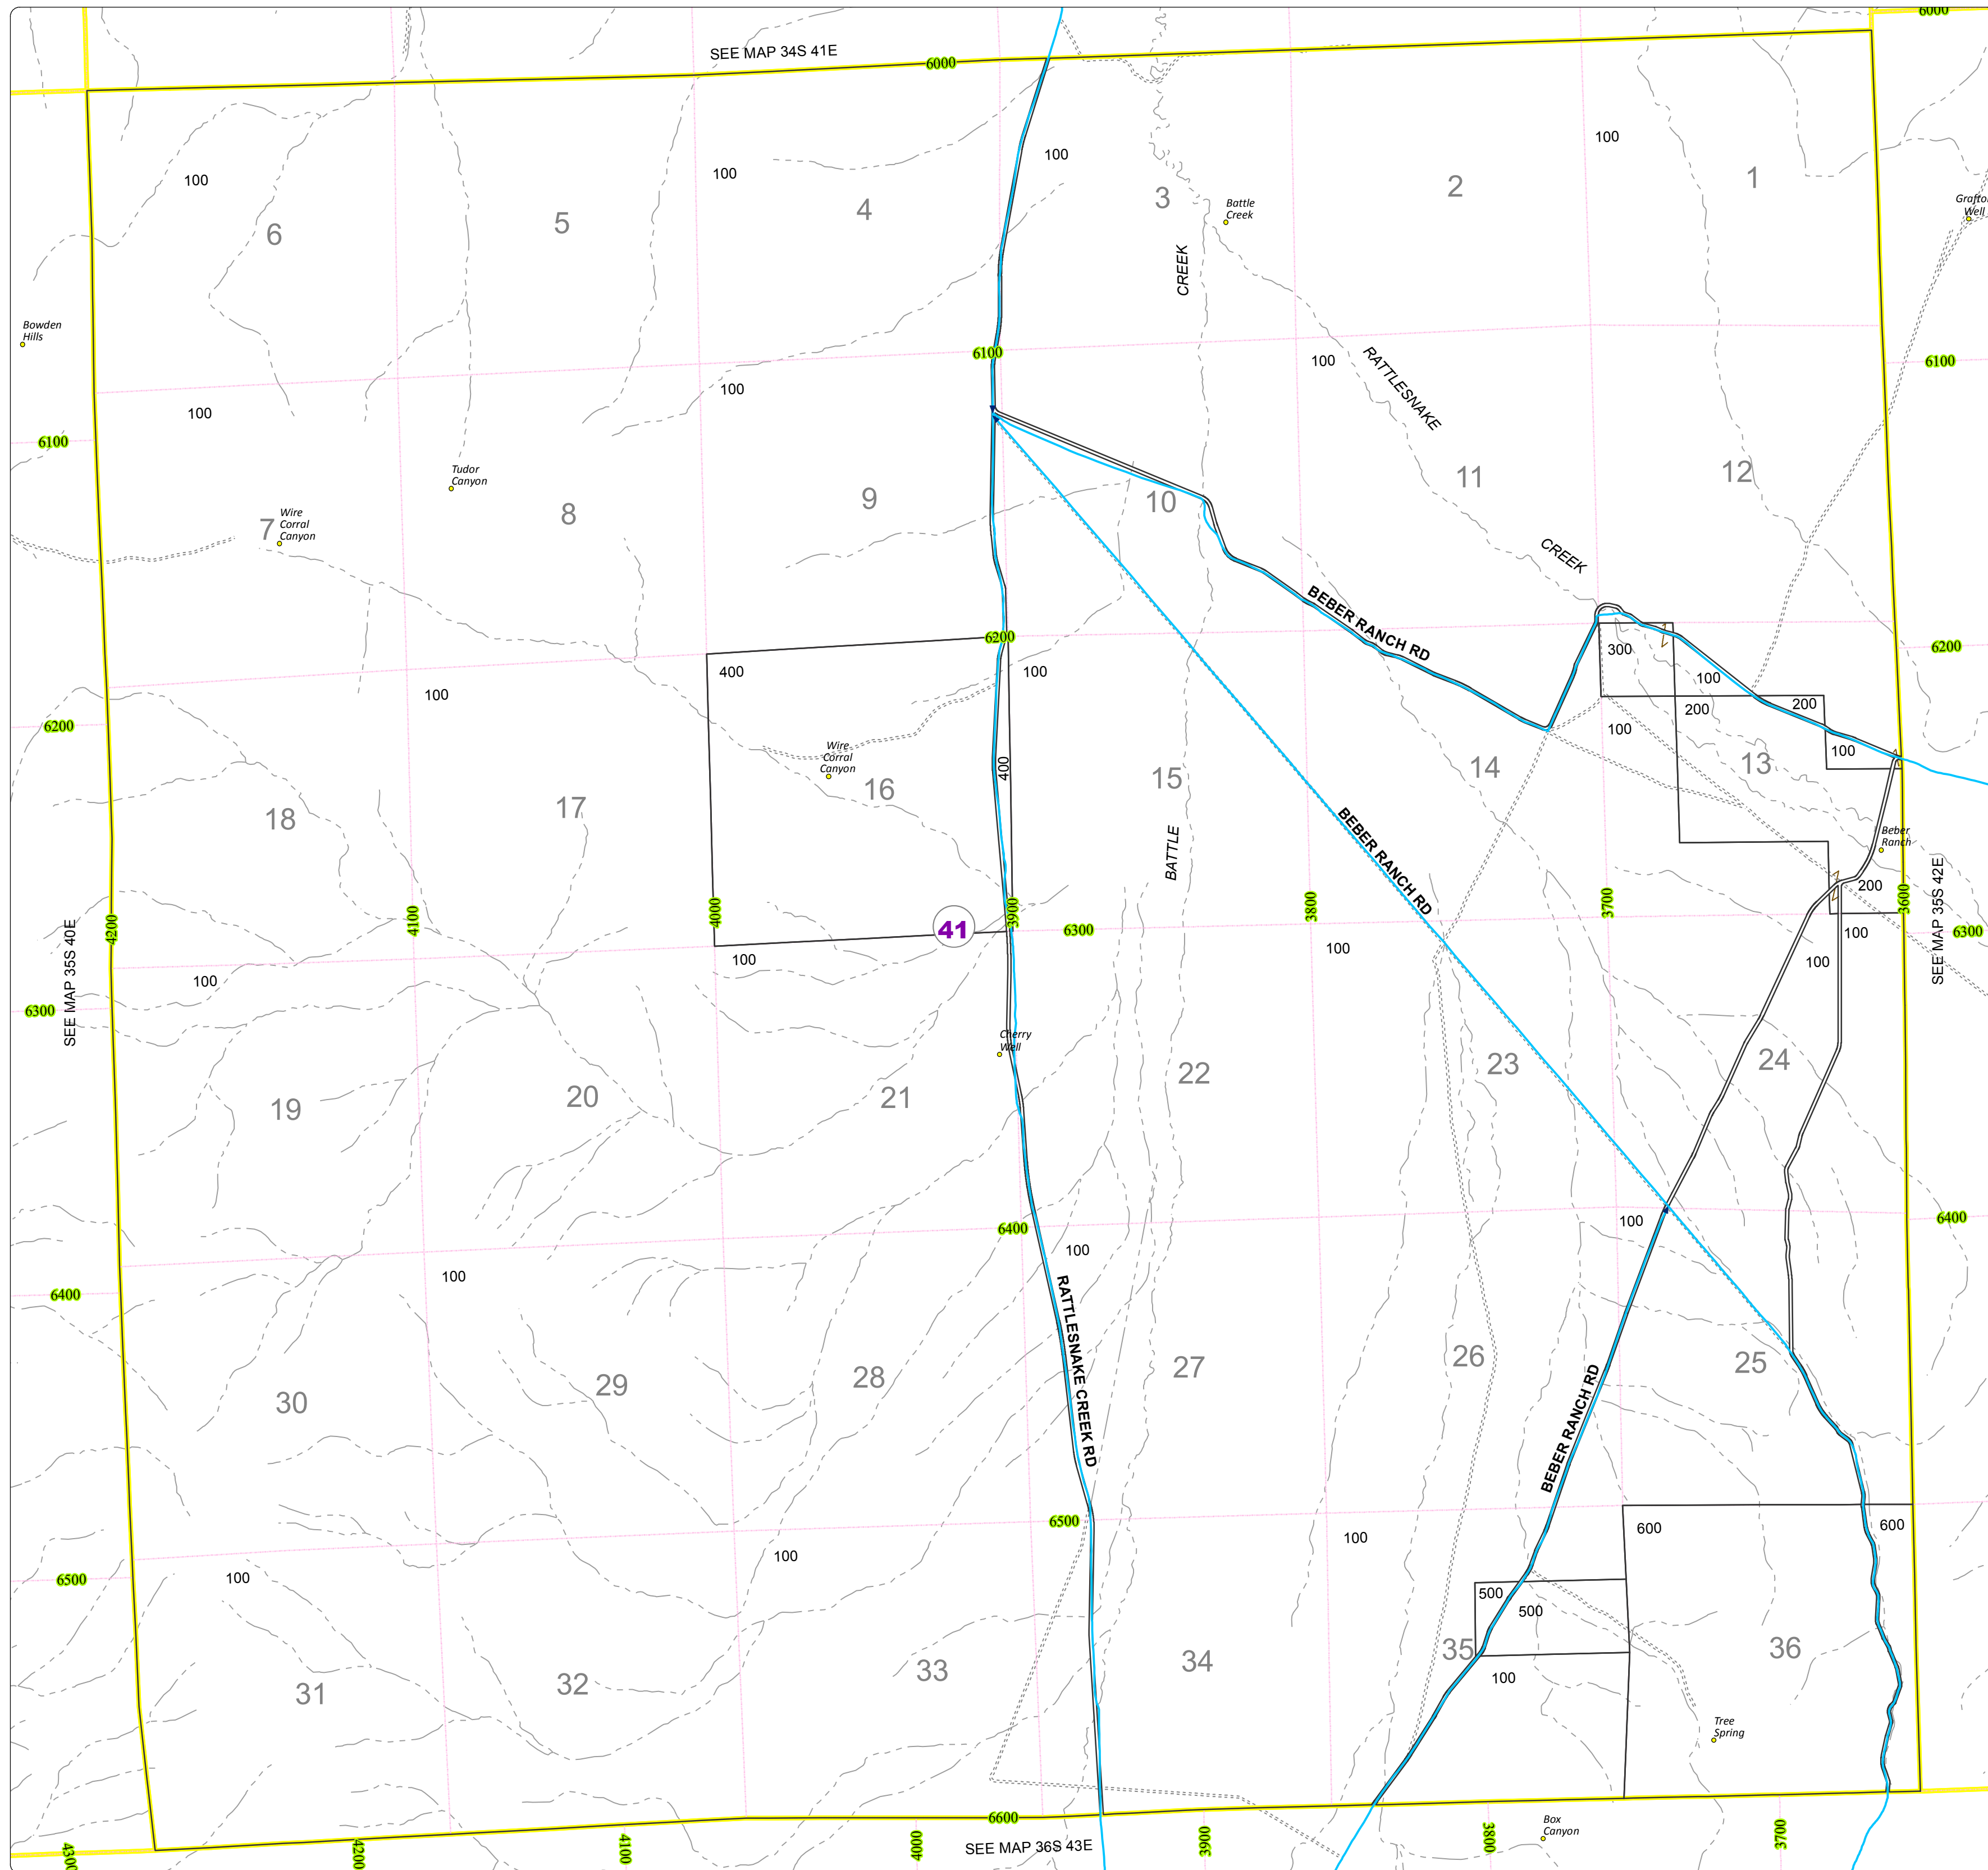

# Malheur County Address Map

- Legend
- MapNumberBoundary
  - TAX CODE AREA
  - 41 - McDermitt

**DISCLAIMER**  
This information is not intended for use as an address locator and it should be noted that not all county address will be found. Parcels containing multiple addresses may only display a single address as recorded in the Assessor's database. This public information should be accepted and used by the recipient with the understanding that the data received from multiple sources was developed and collected for **assessment purpose only**.

## 35S41E