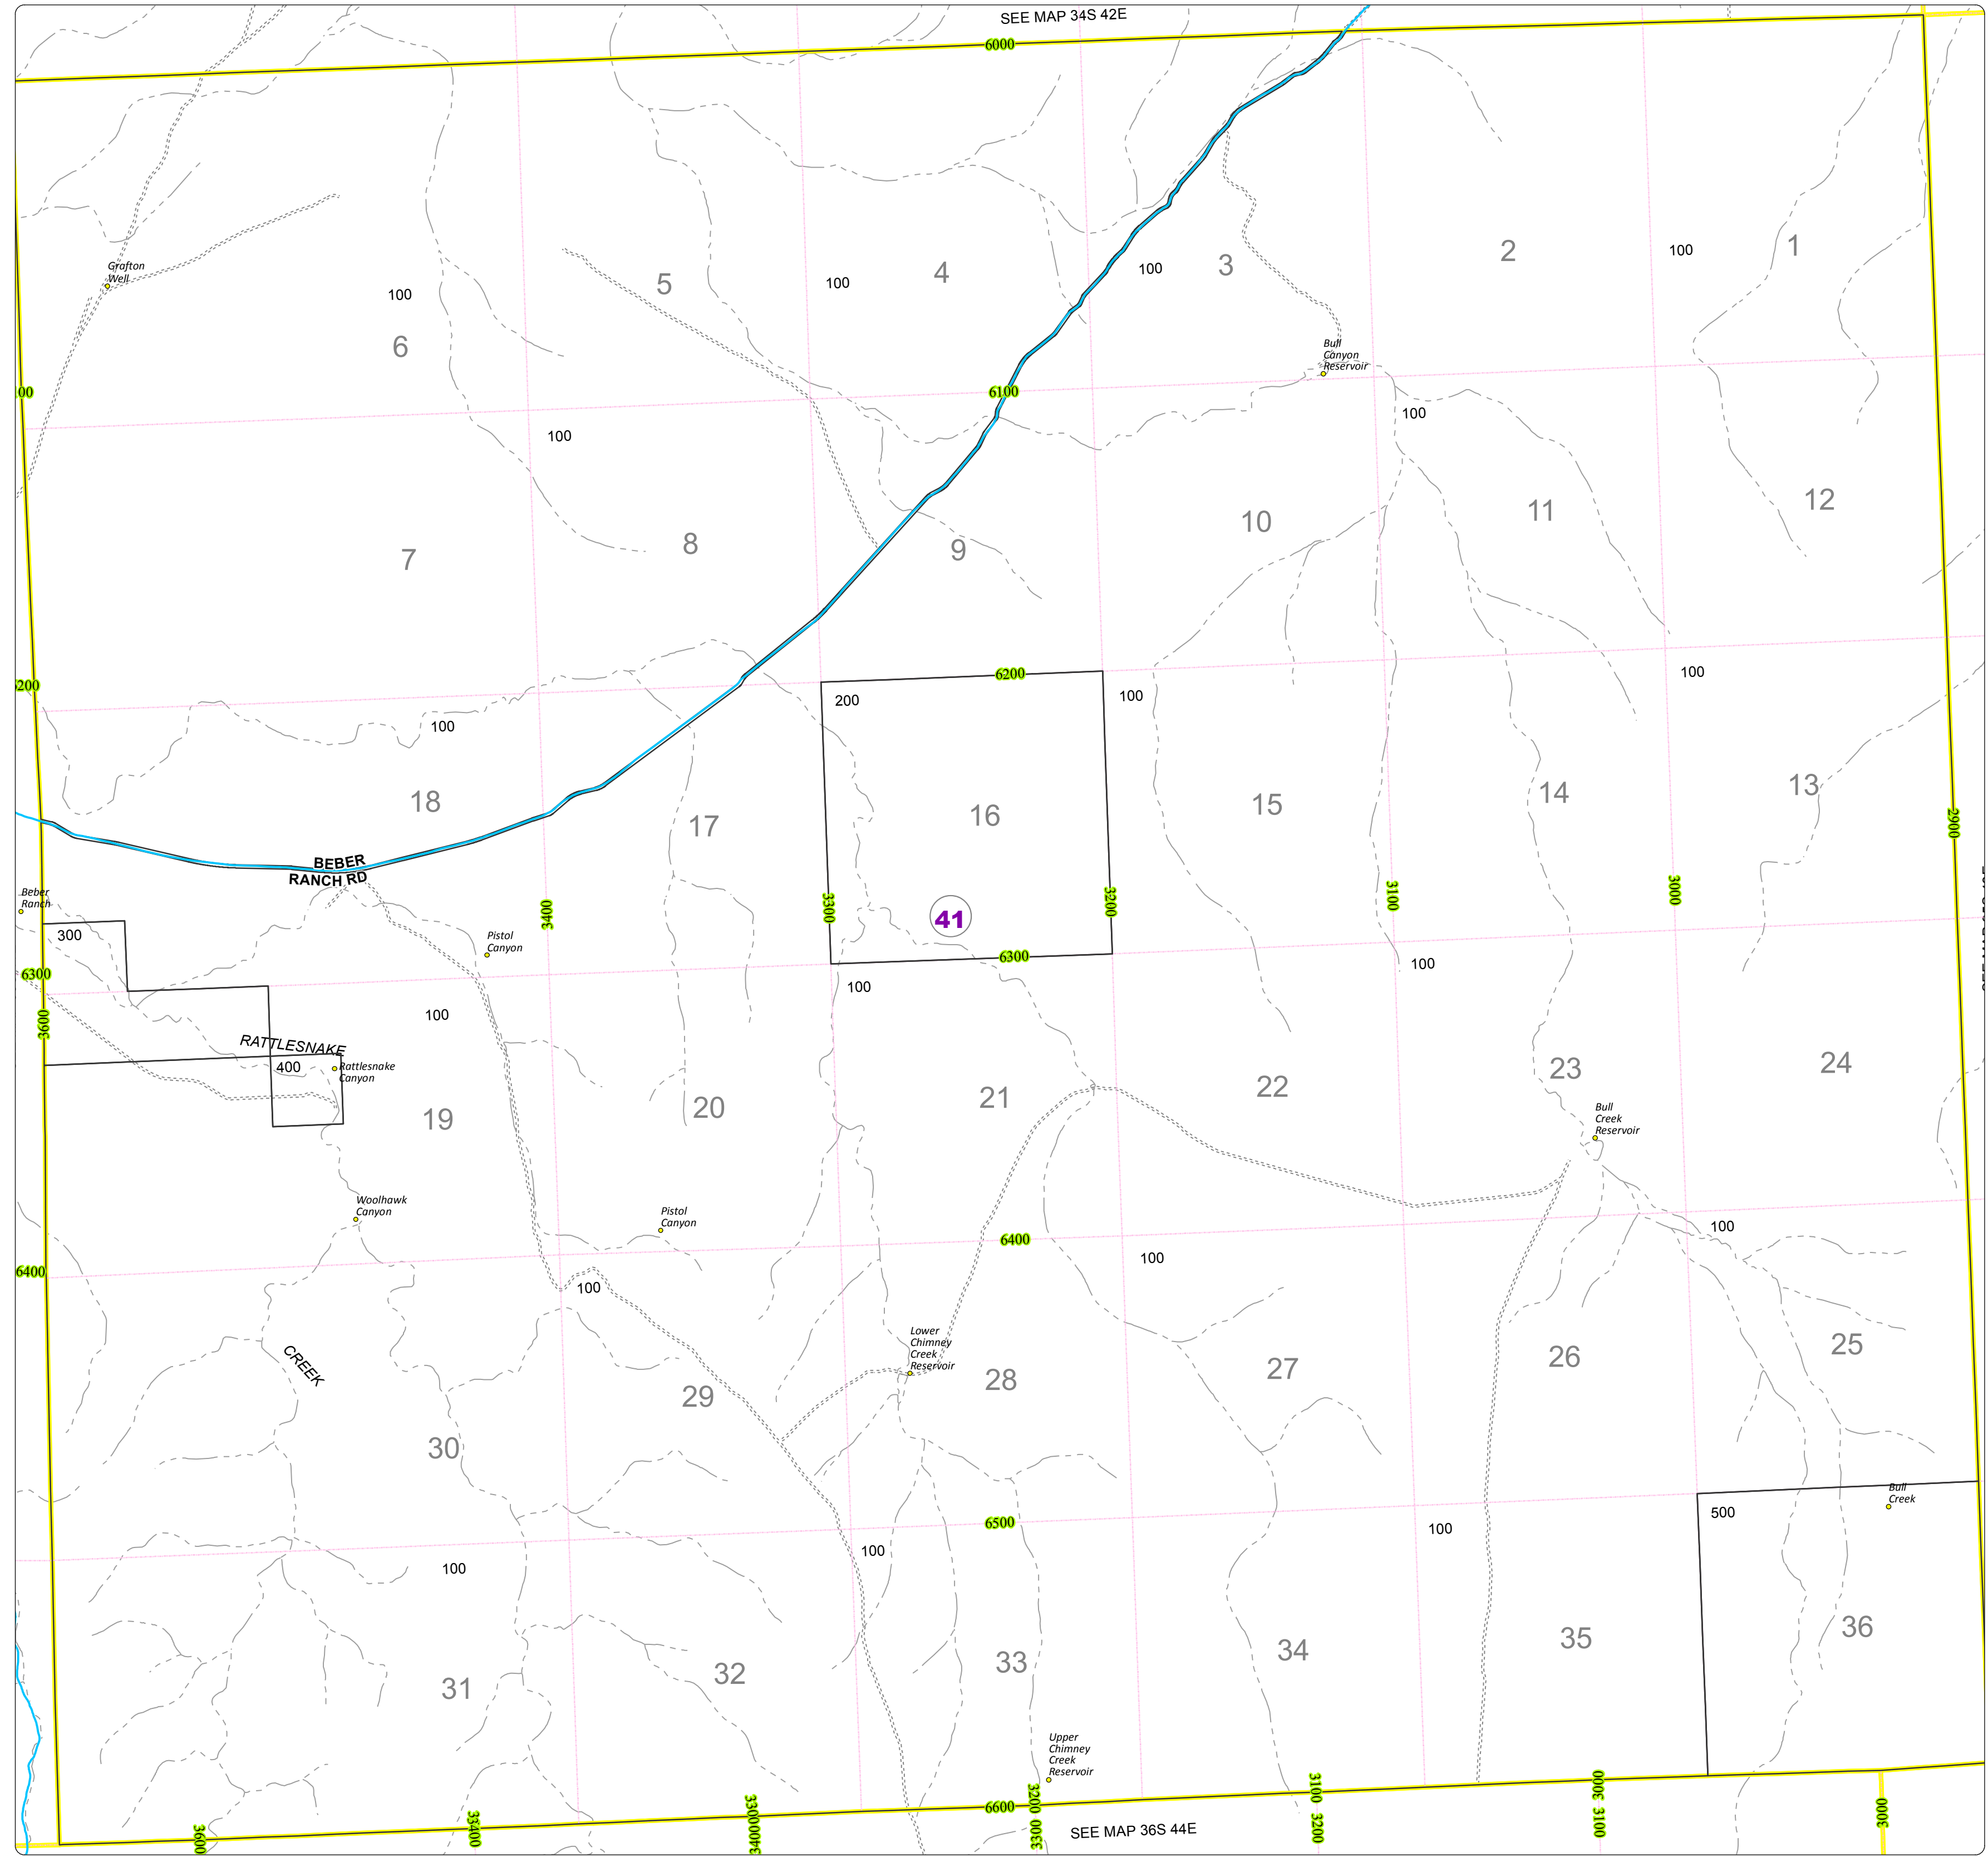

Malheur County Address Map

- Legend
- MapNumberBoundary
 - TAX CODE AREA
 - 41 - McDermitt

DISCLAIMER
This information is not intended for use as an address locator and it should be noted that not all county address will be found. Parcels containing multiple addresses may only display a single address as recorded in the Assessor's database. This public information should be accepted and used by the recipient with the understanding that the data received from multiple sources was developed and collected for assessment purpose only.

GL2016

35S42E