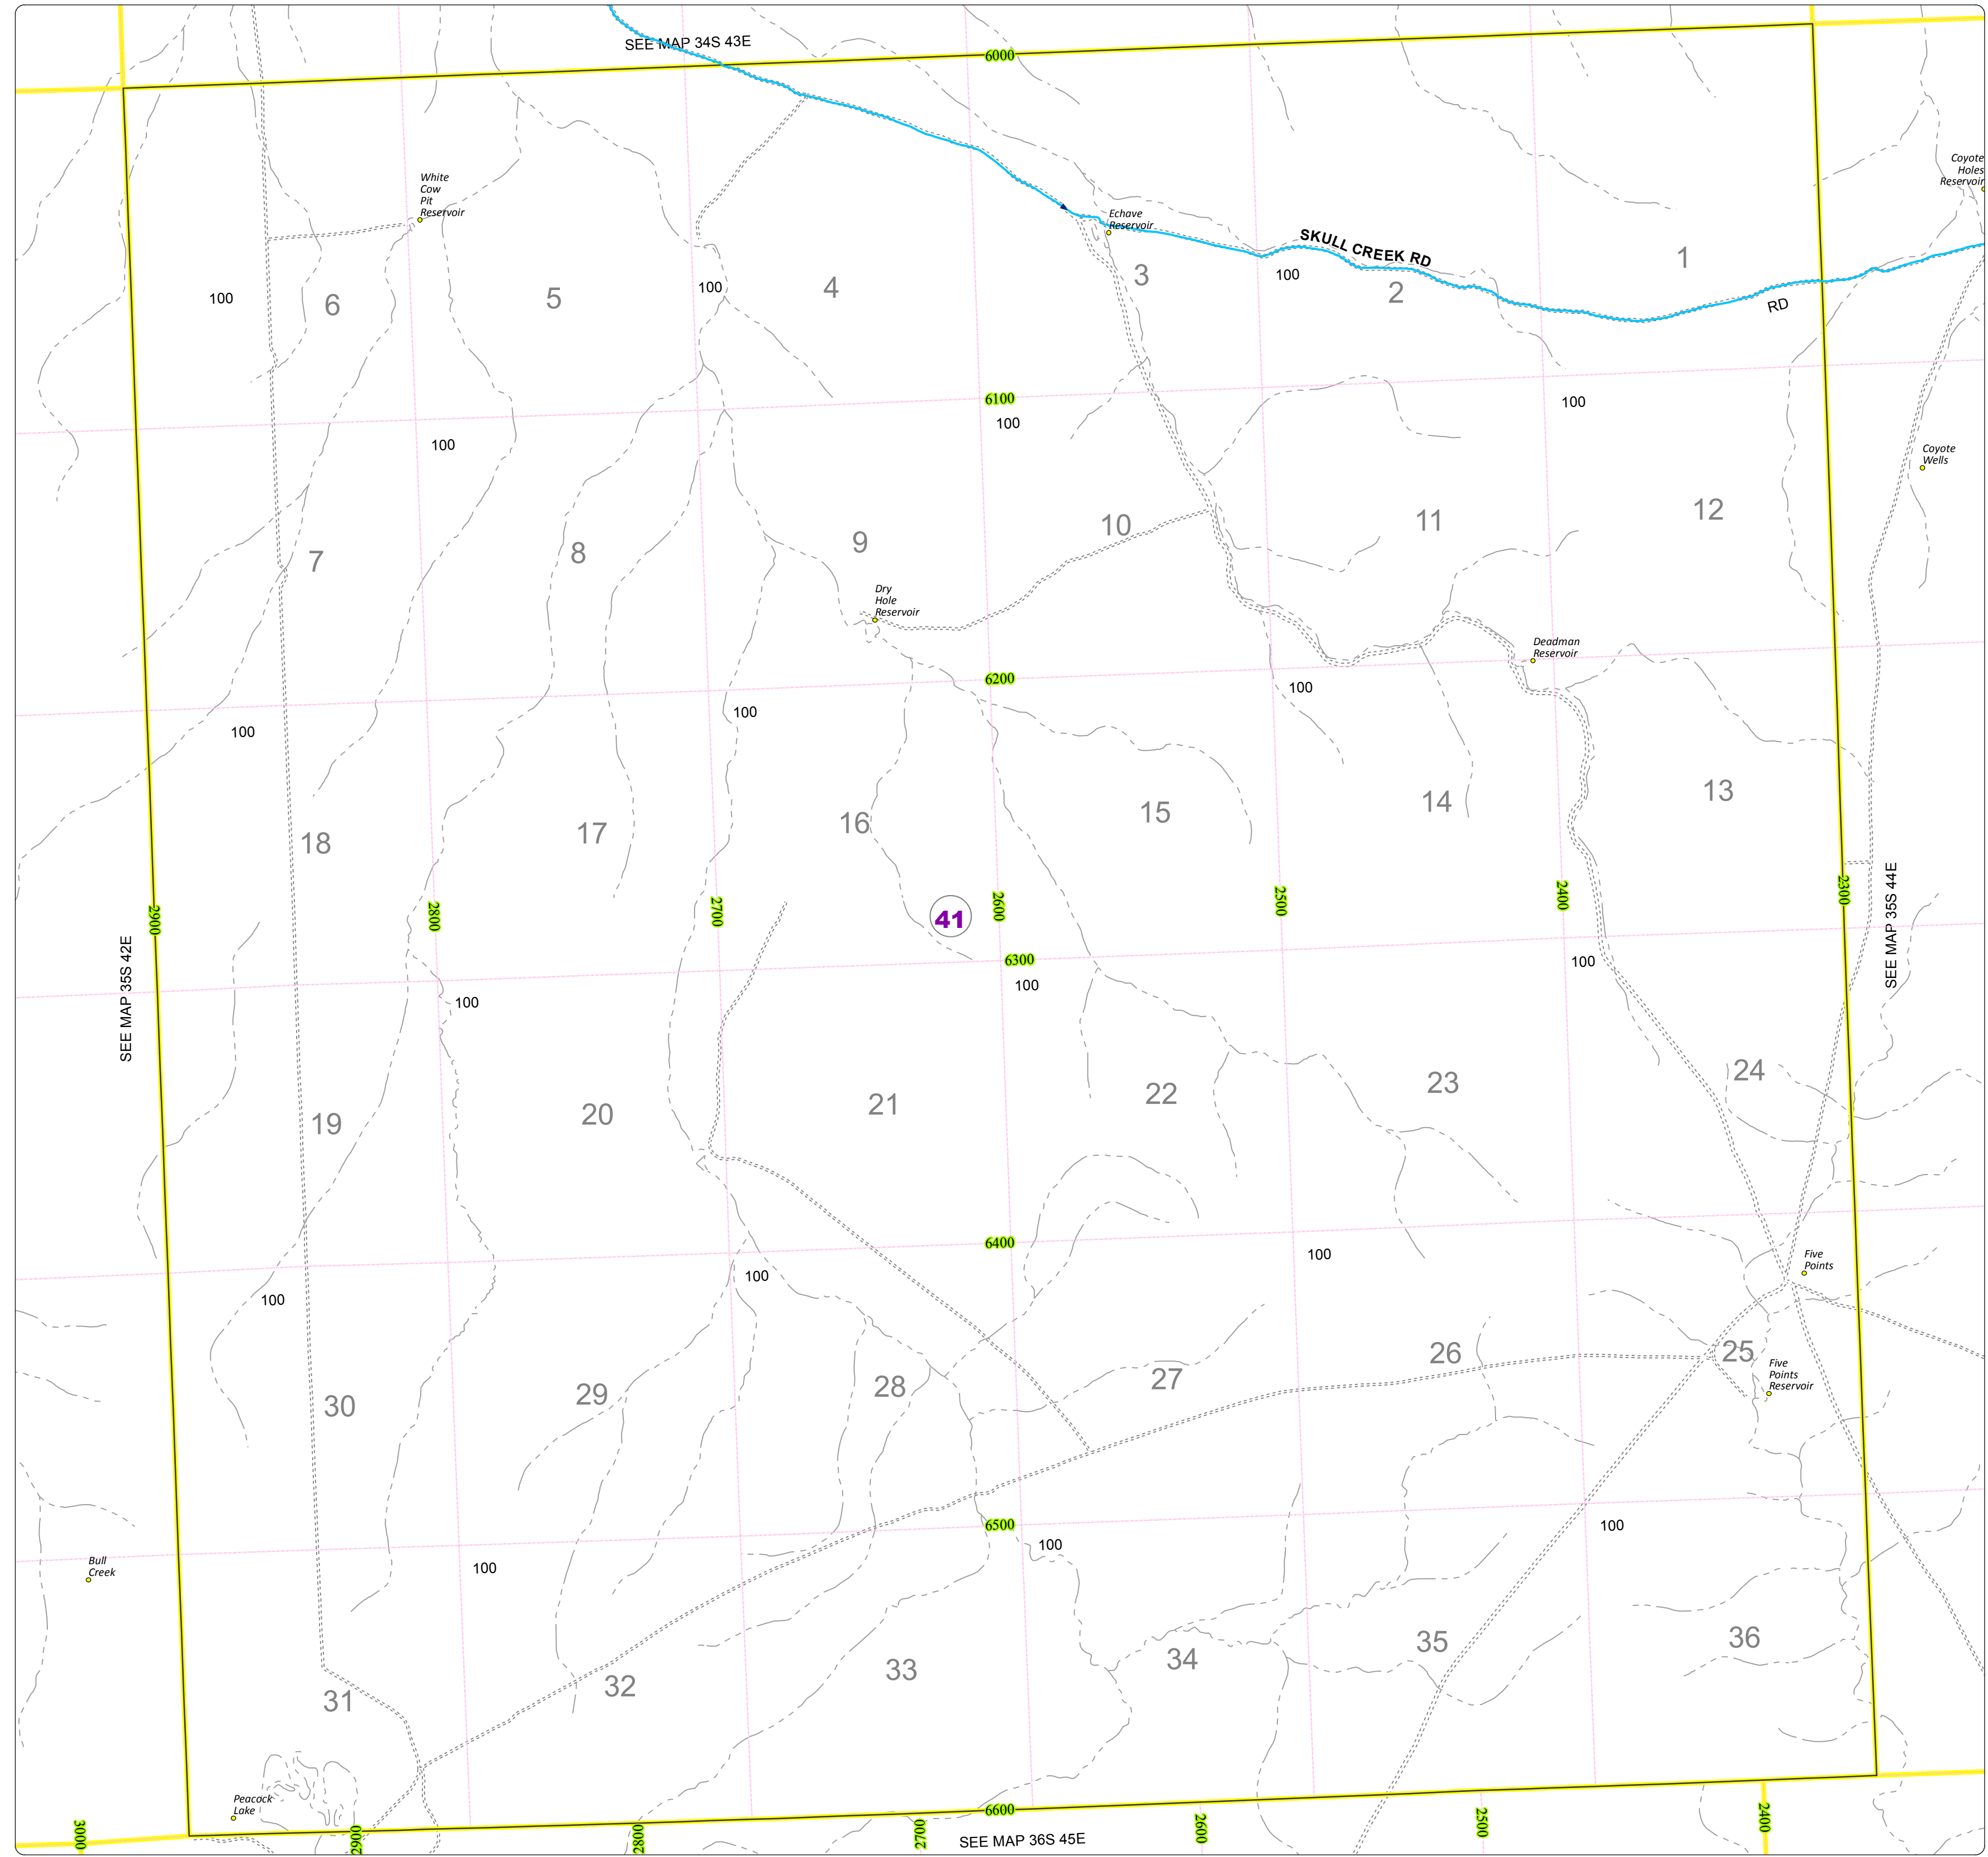

Malheur County Address Map

- Legend
- MapNumberBoundary
 - TAX CODE AREA
 - 41 - McDermitt

DISCLAIMER
This information is not intended for use as an address locator and it should be noted that not all county address will be found. Parcels containing multiple addresses may only display a single address as recorded in the Assessor's database. This public information should be accepted and used by the recipient with the understanding that the data received from multiple sources was developed and collected for **assessment purpose only**.