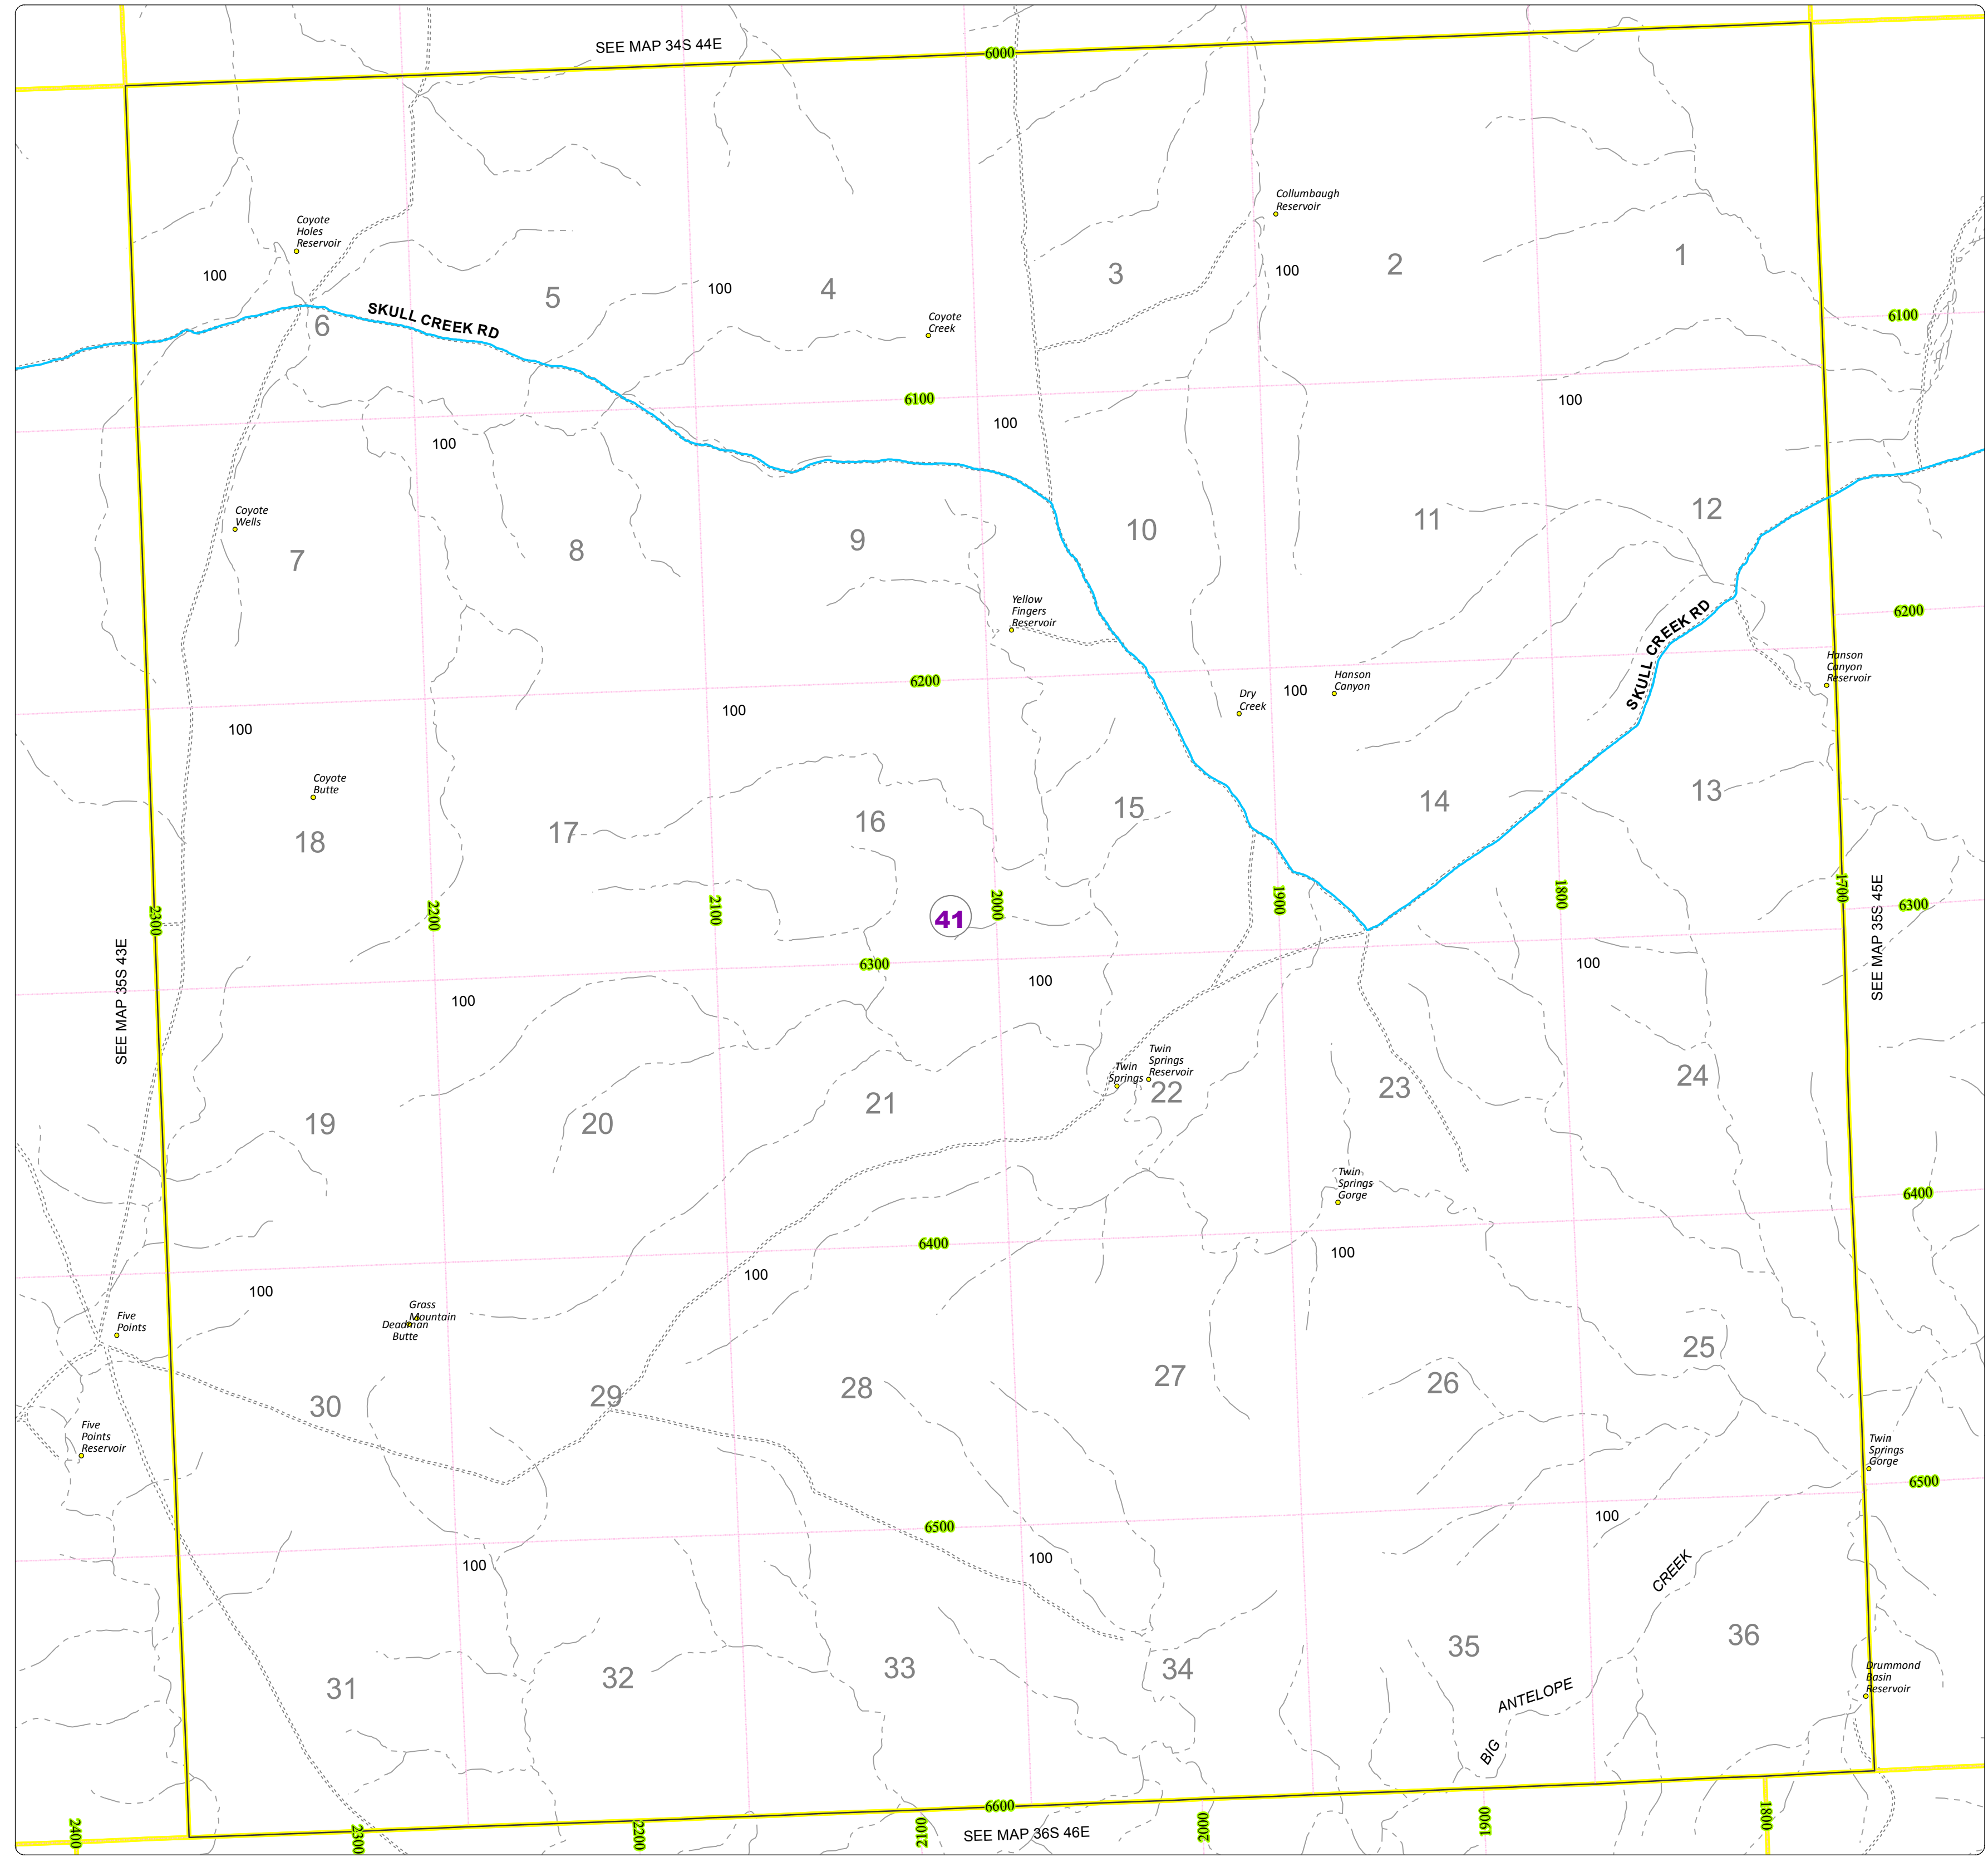

Malheur County Address Map

- Legend
- MapNumberBoundary
 - TAX CODE AREA
 - 41 - McDermitt

DISCLAIMER
This information is not intended for use as an address locator and it should be noted that not all county address will be found. Parcels containing multiple addresses may only display a single address as recorded in the Assessor's database. This public information should be accepted and used by the recipient with the understanding that the data received from multiple sources was developed and collected for assessment purpose only.