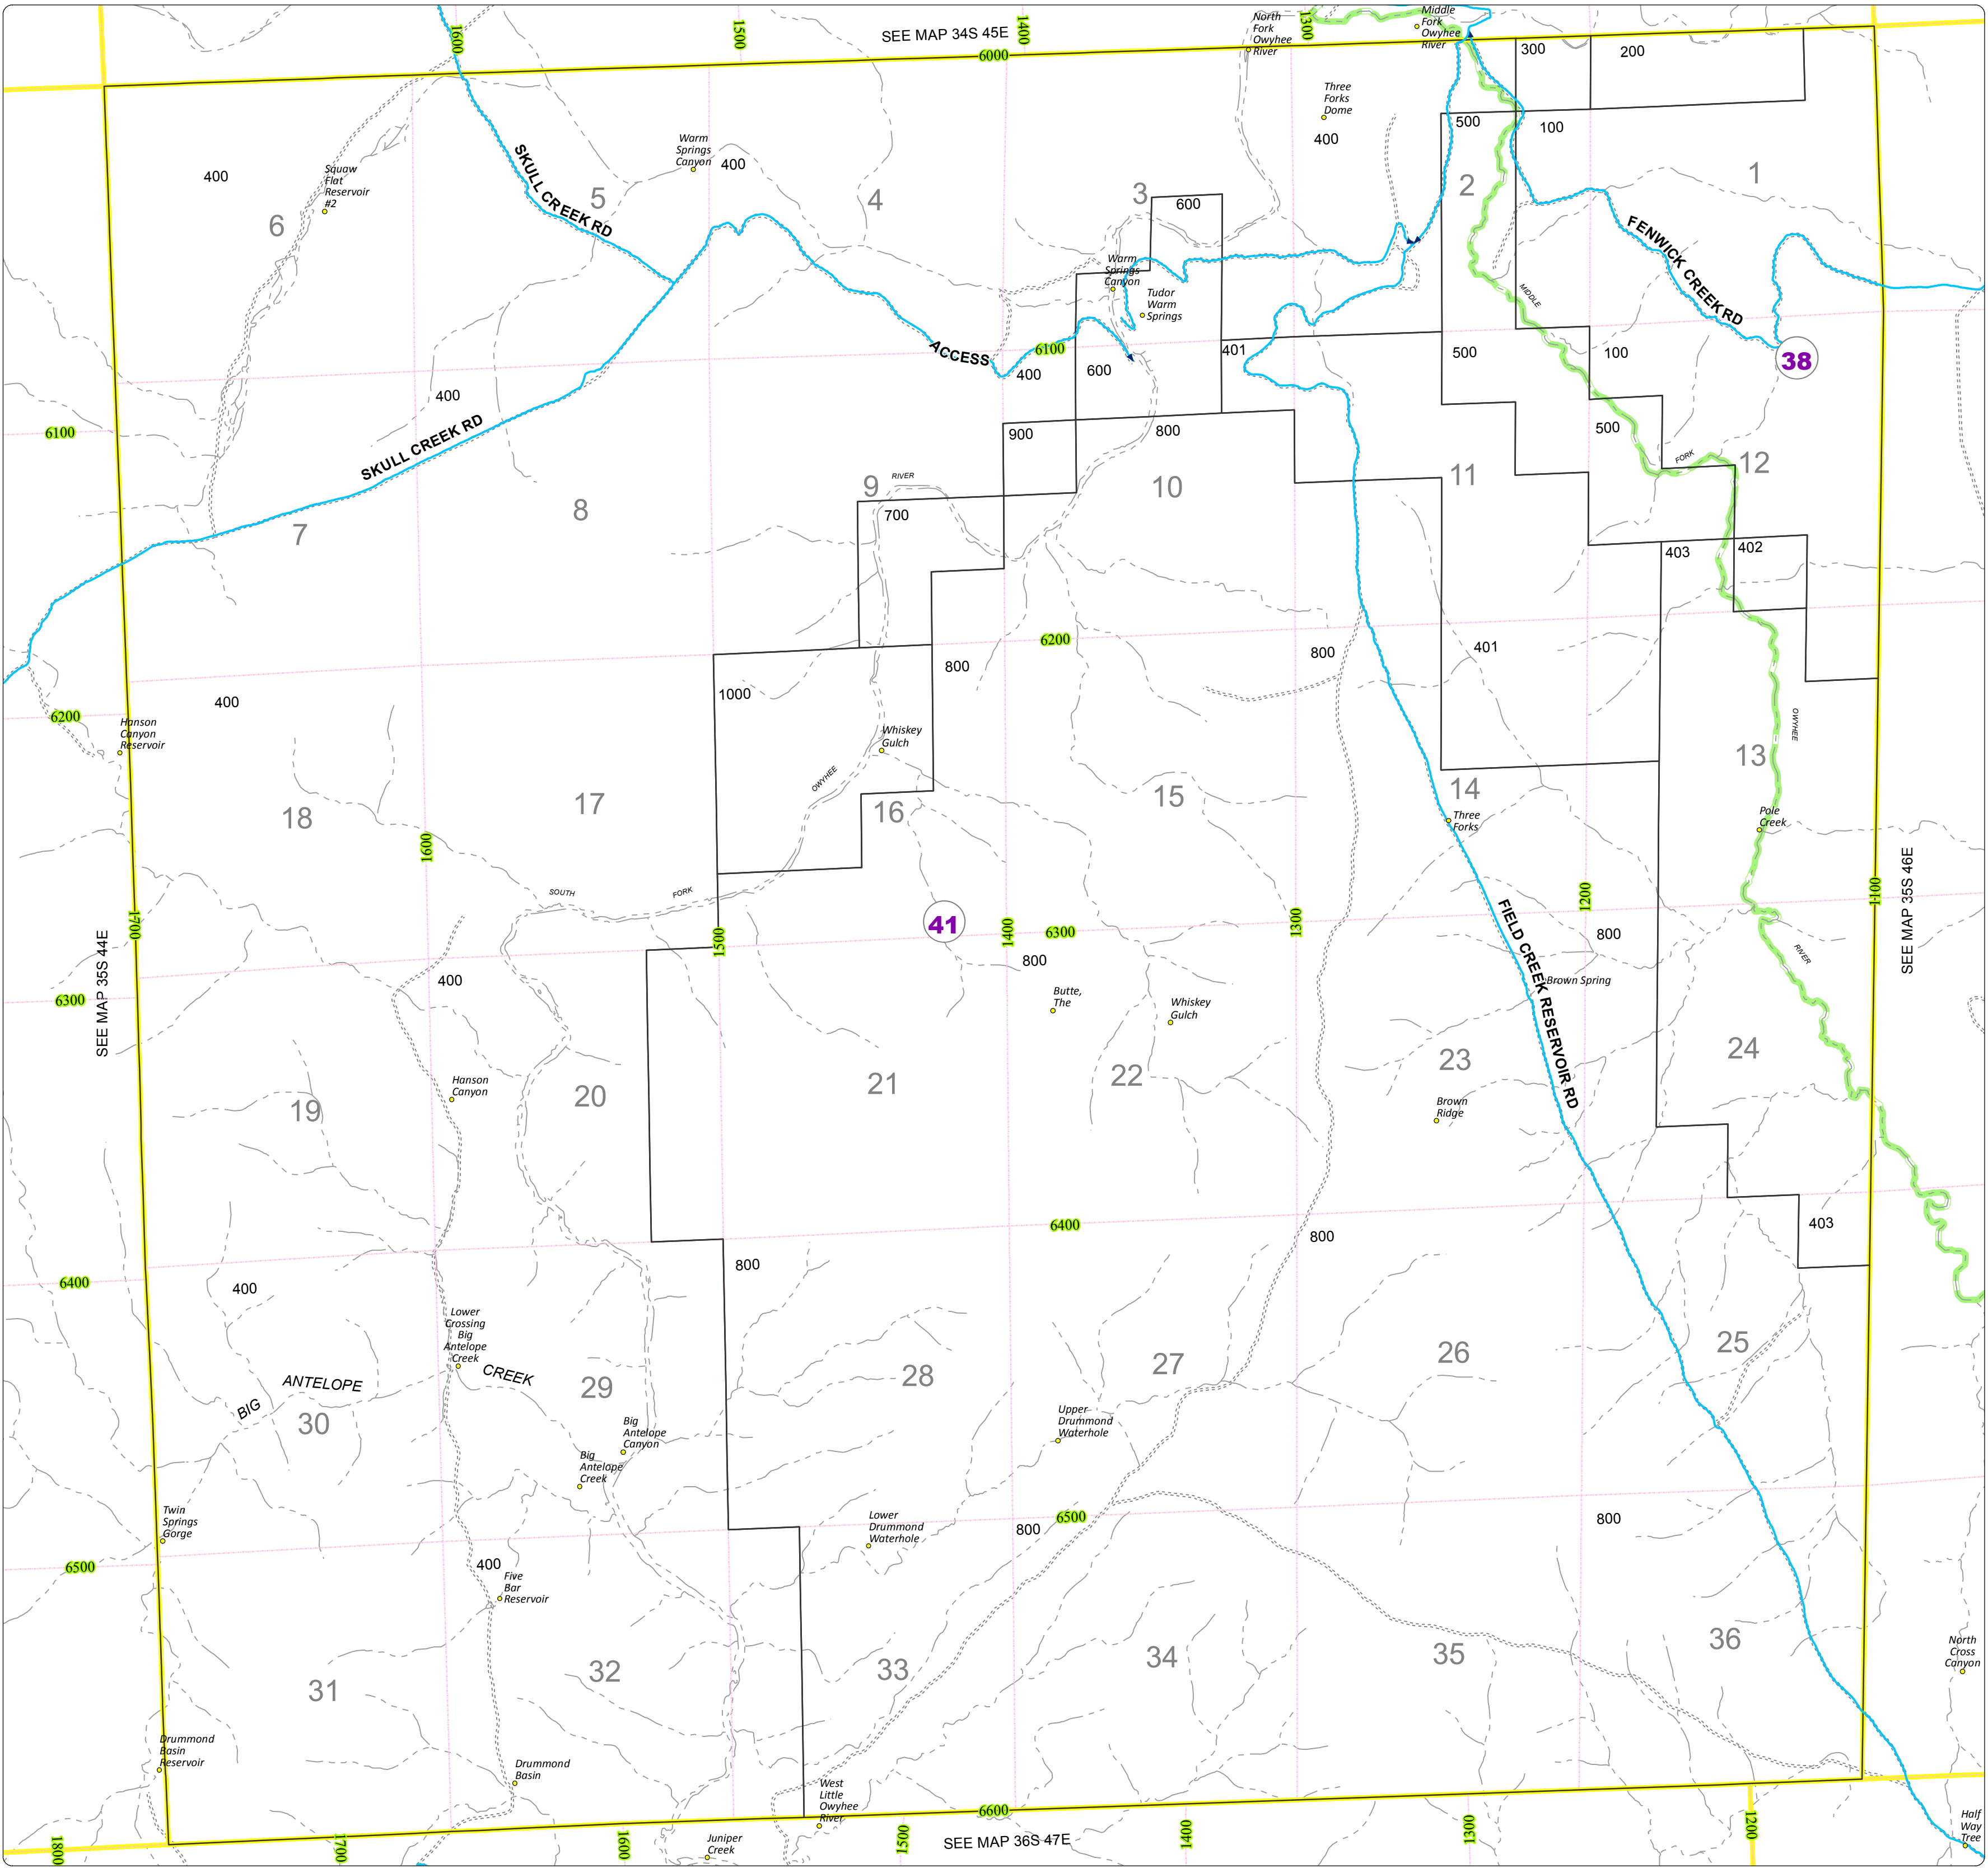

Malheur County Address Map

- Legend
- MapNumberBoundary
 - TAX CODE AREA**
 - 38 - Jordan Valley-Rural
 - 41 - McDermitt

DISCLAIMER
This information is not intended for use as an address locator and it should be noted that not all county address will be found. Parcels containing multiple addresses may only display a single address as recorded in the Assessor's database. This public information should be accepted and used by the recipient with the understanding that the data received from multiple sources was developed and collected for **assessment purpose only**.

GL2016

35S45E