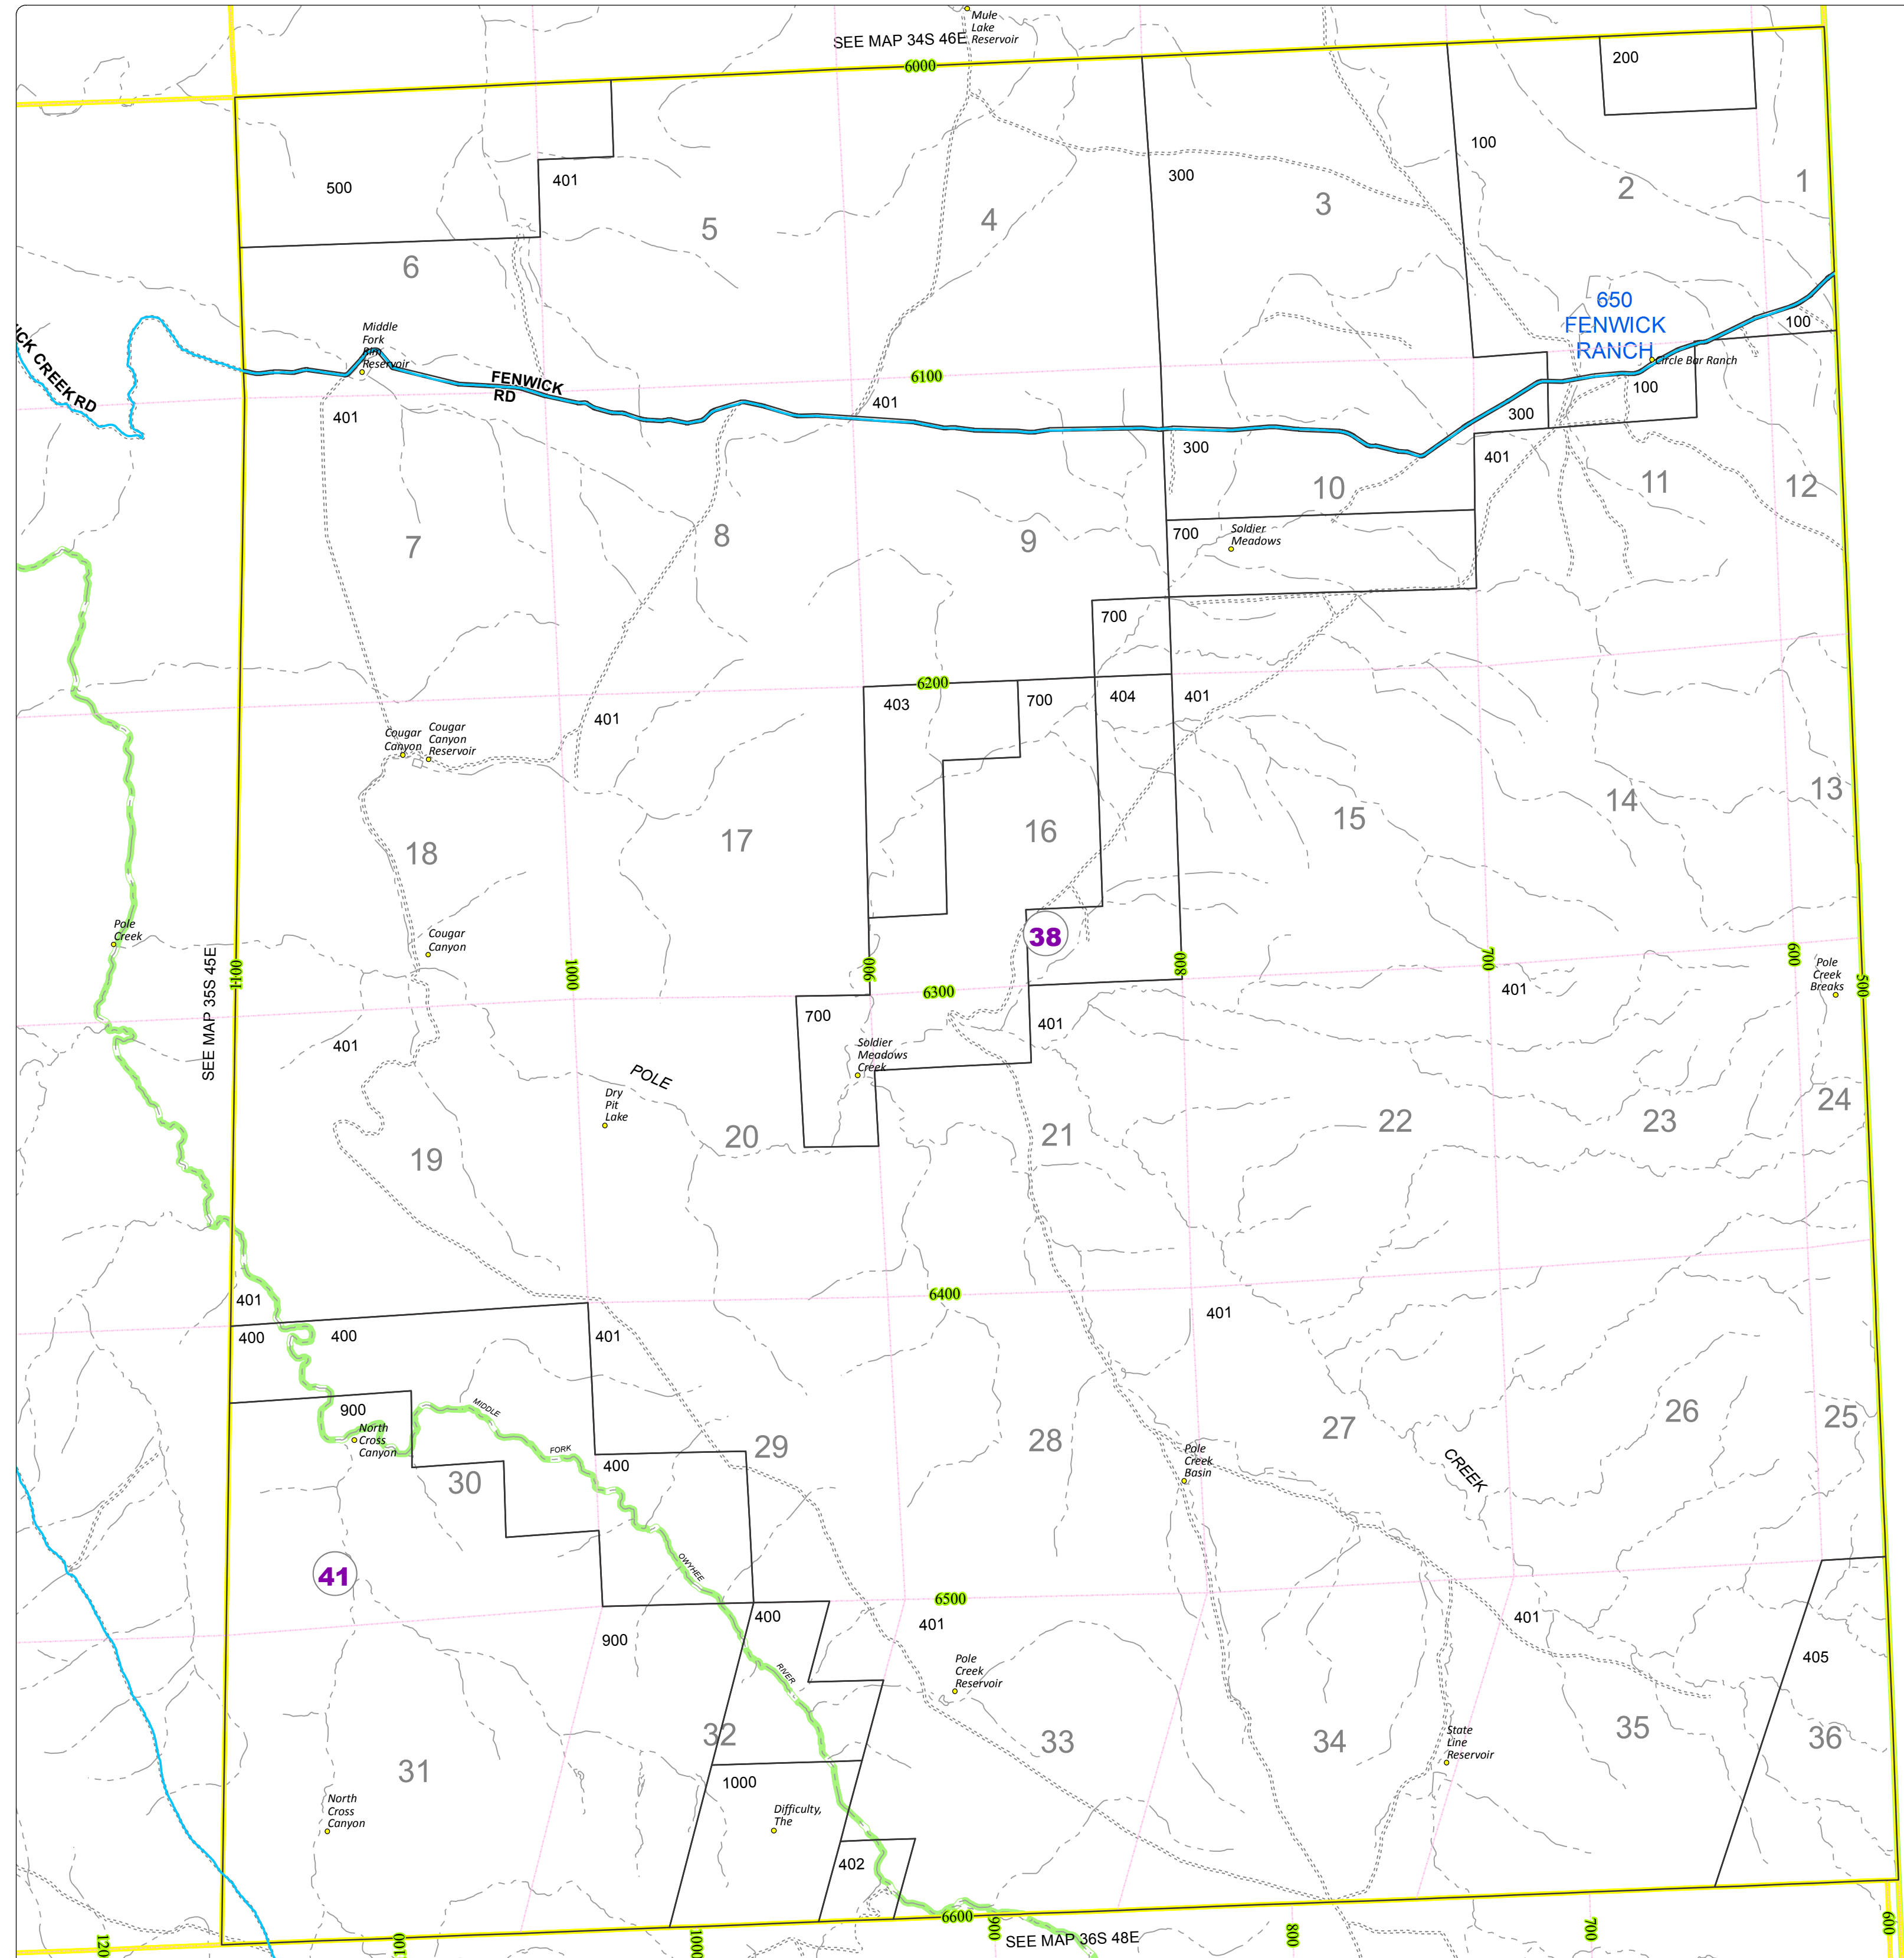

Malheur County Address Map

- Legend
- MapNumberBoundary
 - TAX CODE AREA**
 - 38 - Jordan Valley-Rural
 - 41 - McDermitt

IDAHO

DISCLAIMER
This information is not intended for use as an address locator and it should be noted that not all county address will be found. Parcels containing multiple addresses may only display a single address as recorded in the Assessor's database. This public information should be accepted and used by the recipient with the understanding that the data received from multiple sources was developed and collected for **assessment purpose only**.

GL2016

35S46E