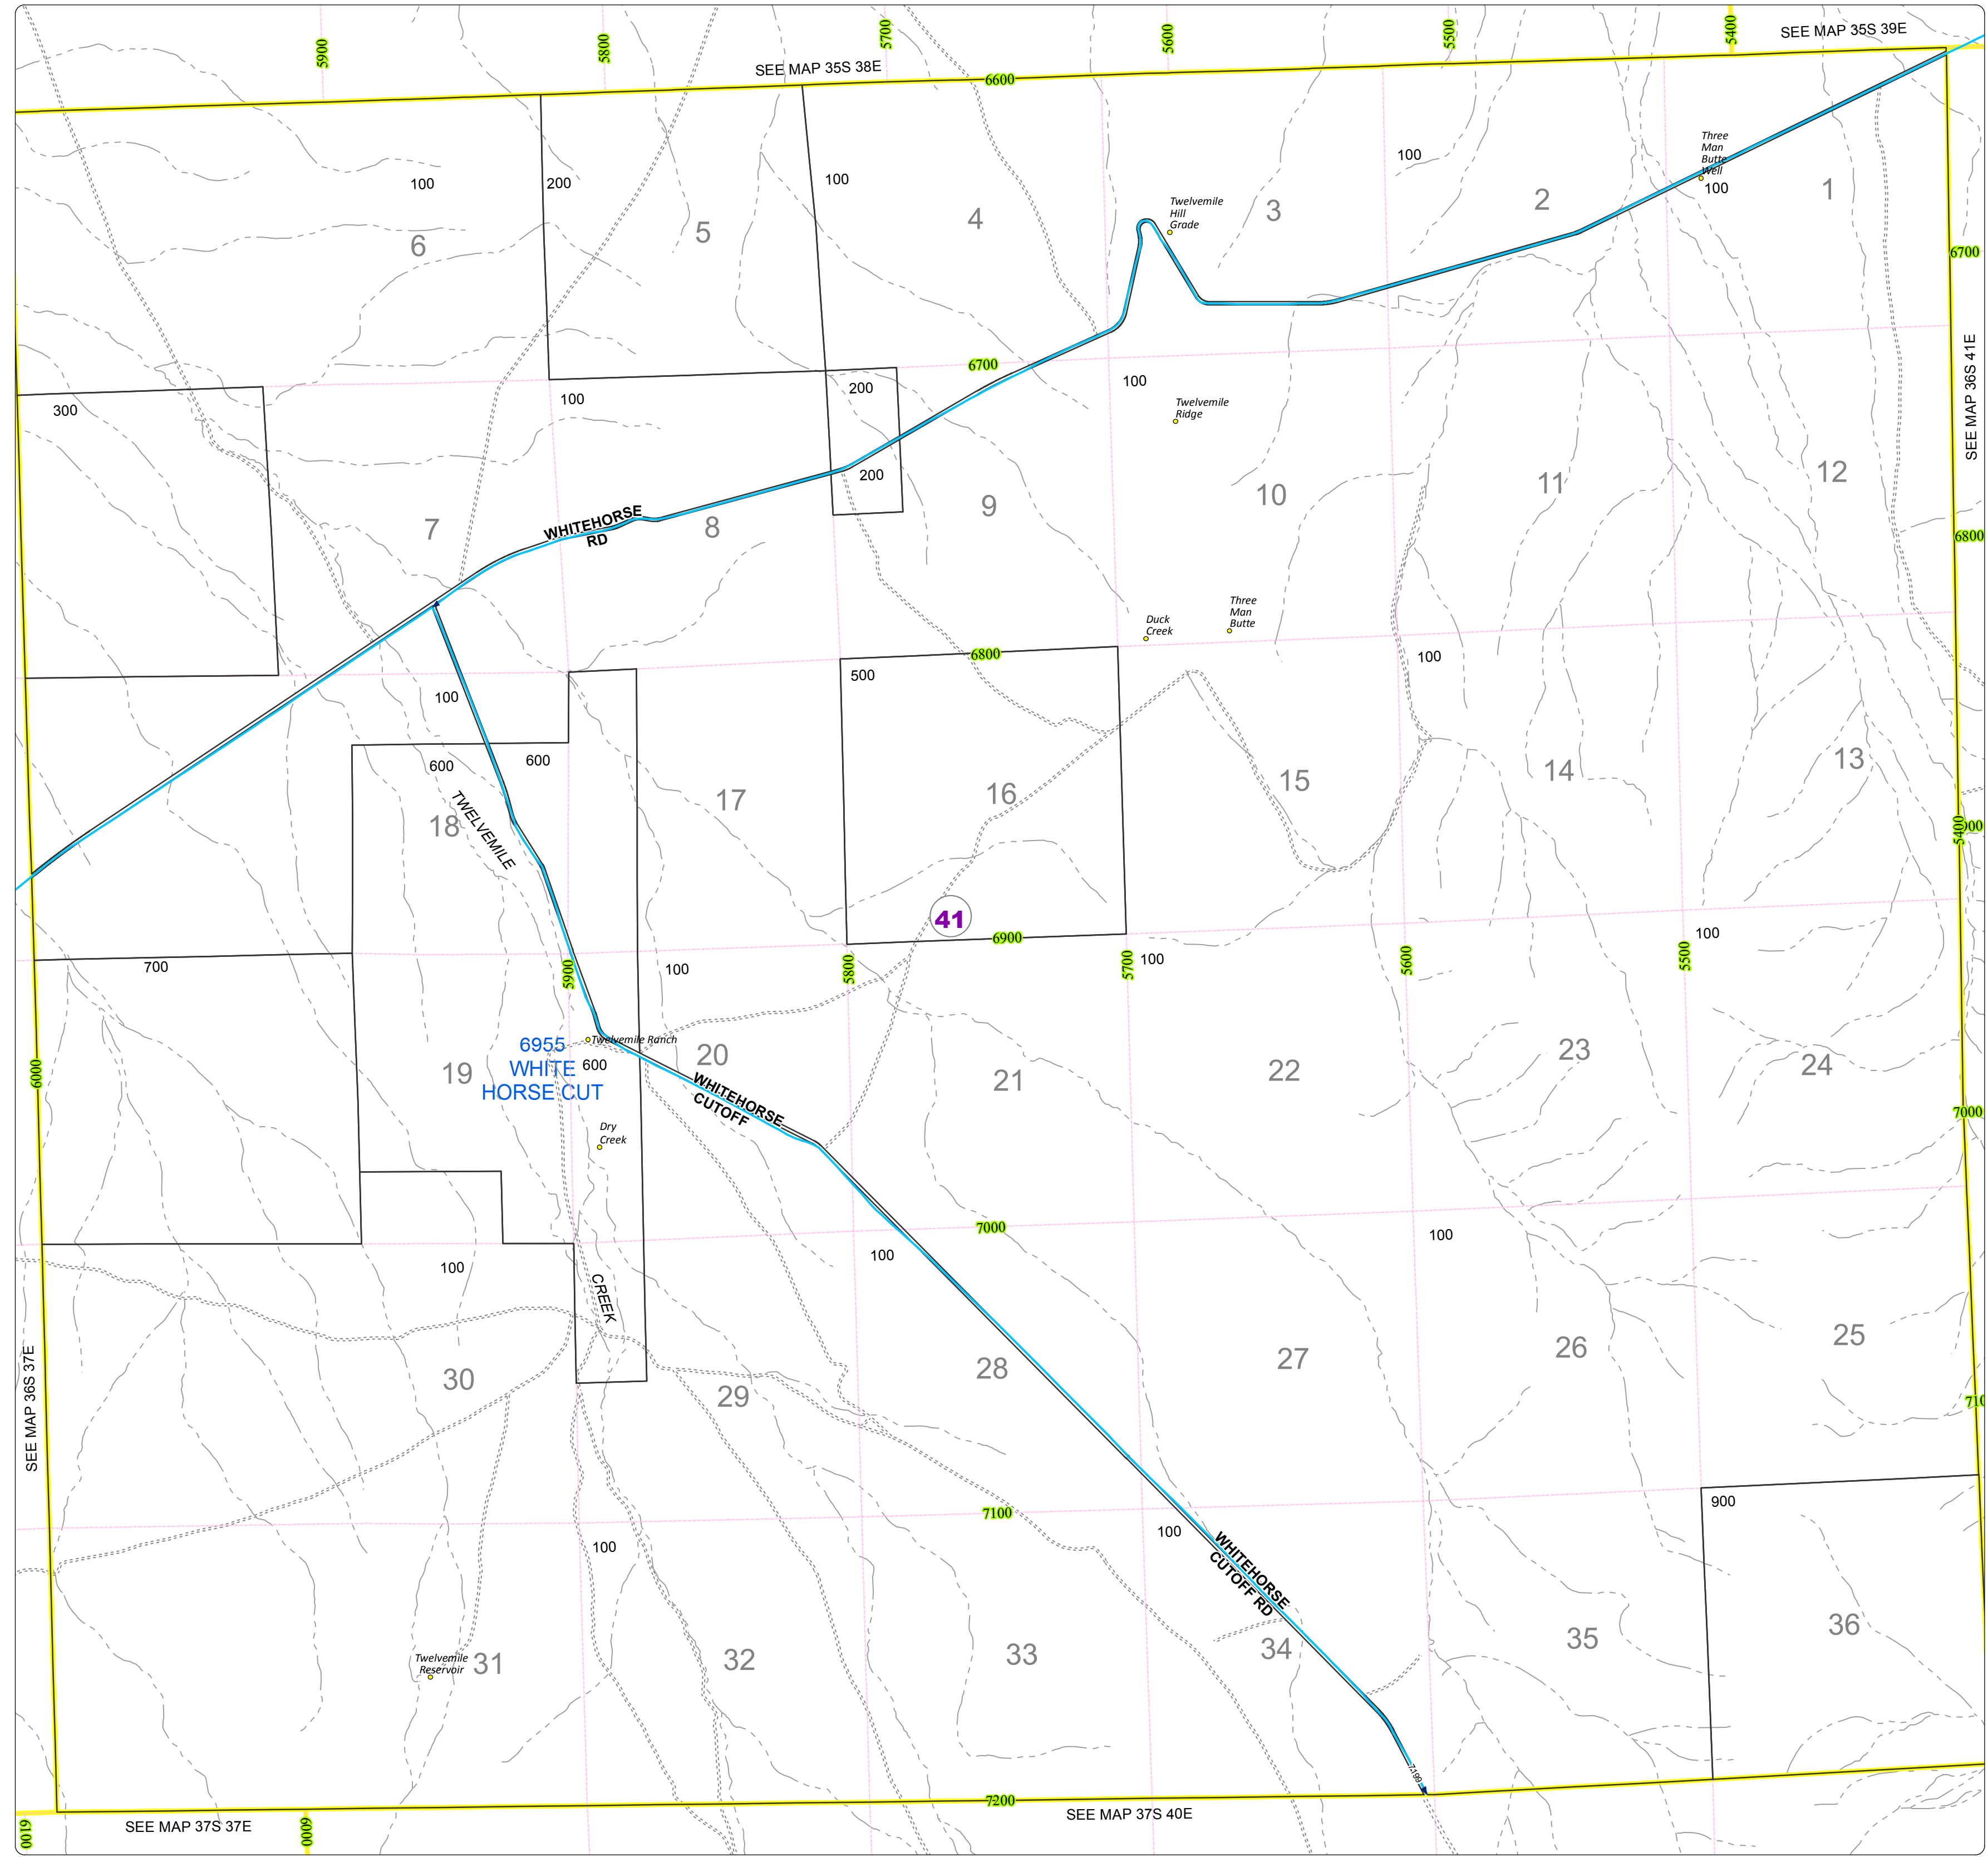

Malheur County Address Map

- Legend
- MapNumberBoundary
 - TAX CODE AREA
 - 41 - McDermitt

DISCLAIMER
This information is not intended for use as an address locator and it should be noted that not all county address will be found. Parcels containing multiple addresses may only display a single address as recorded in the Assessor's database. This public information should be accepted and used by the recipient with the understanding that the data received from multiple sources was developed and collected for assessment purpose only.

GL2016

36S40E