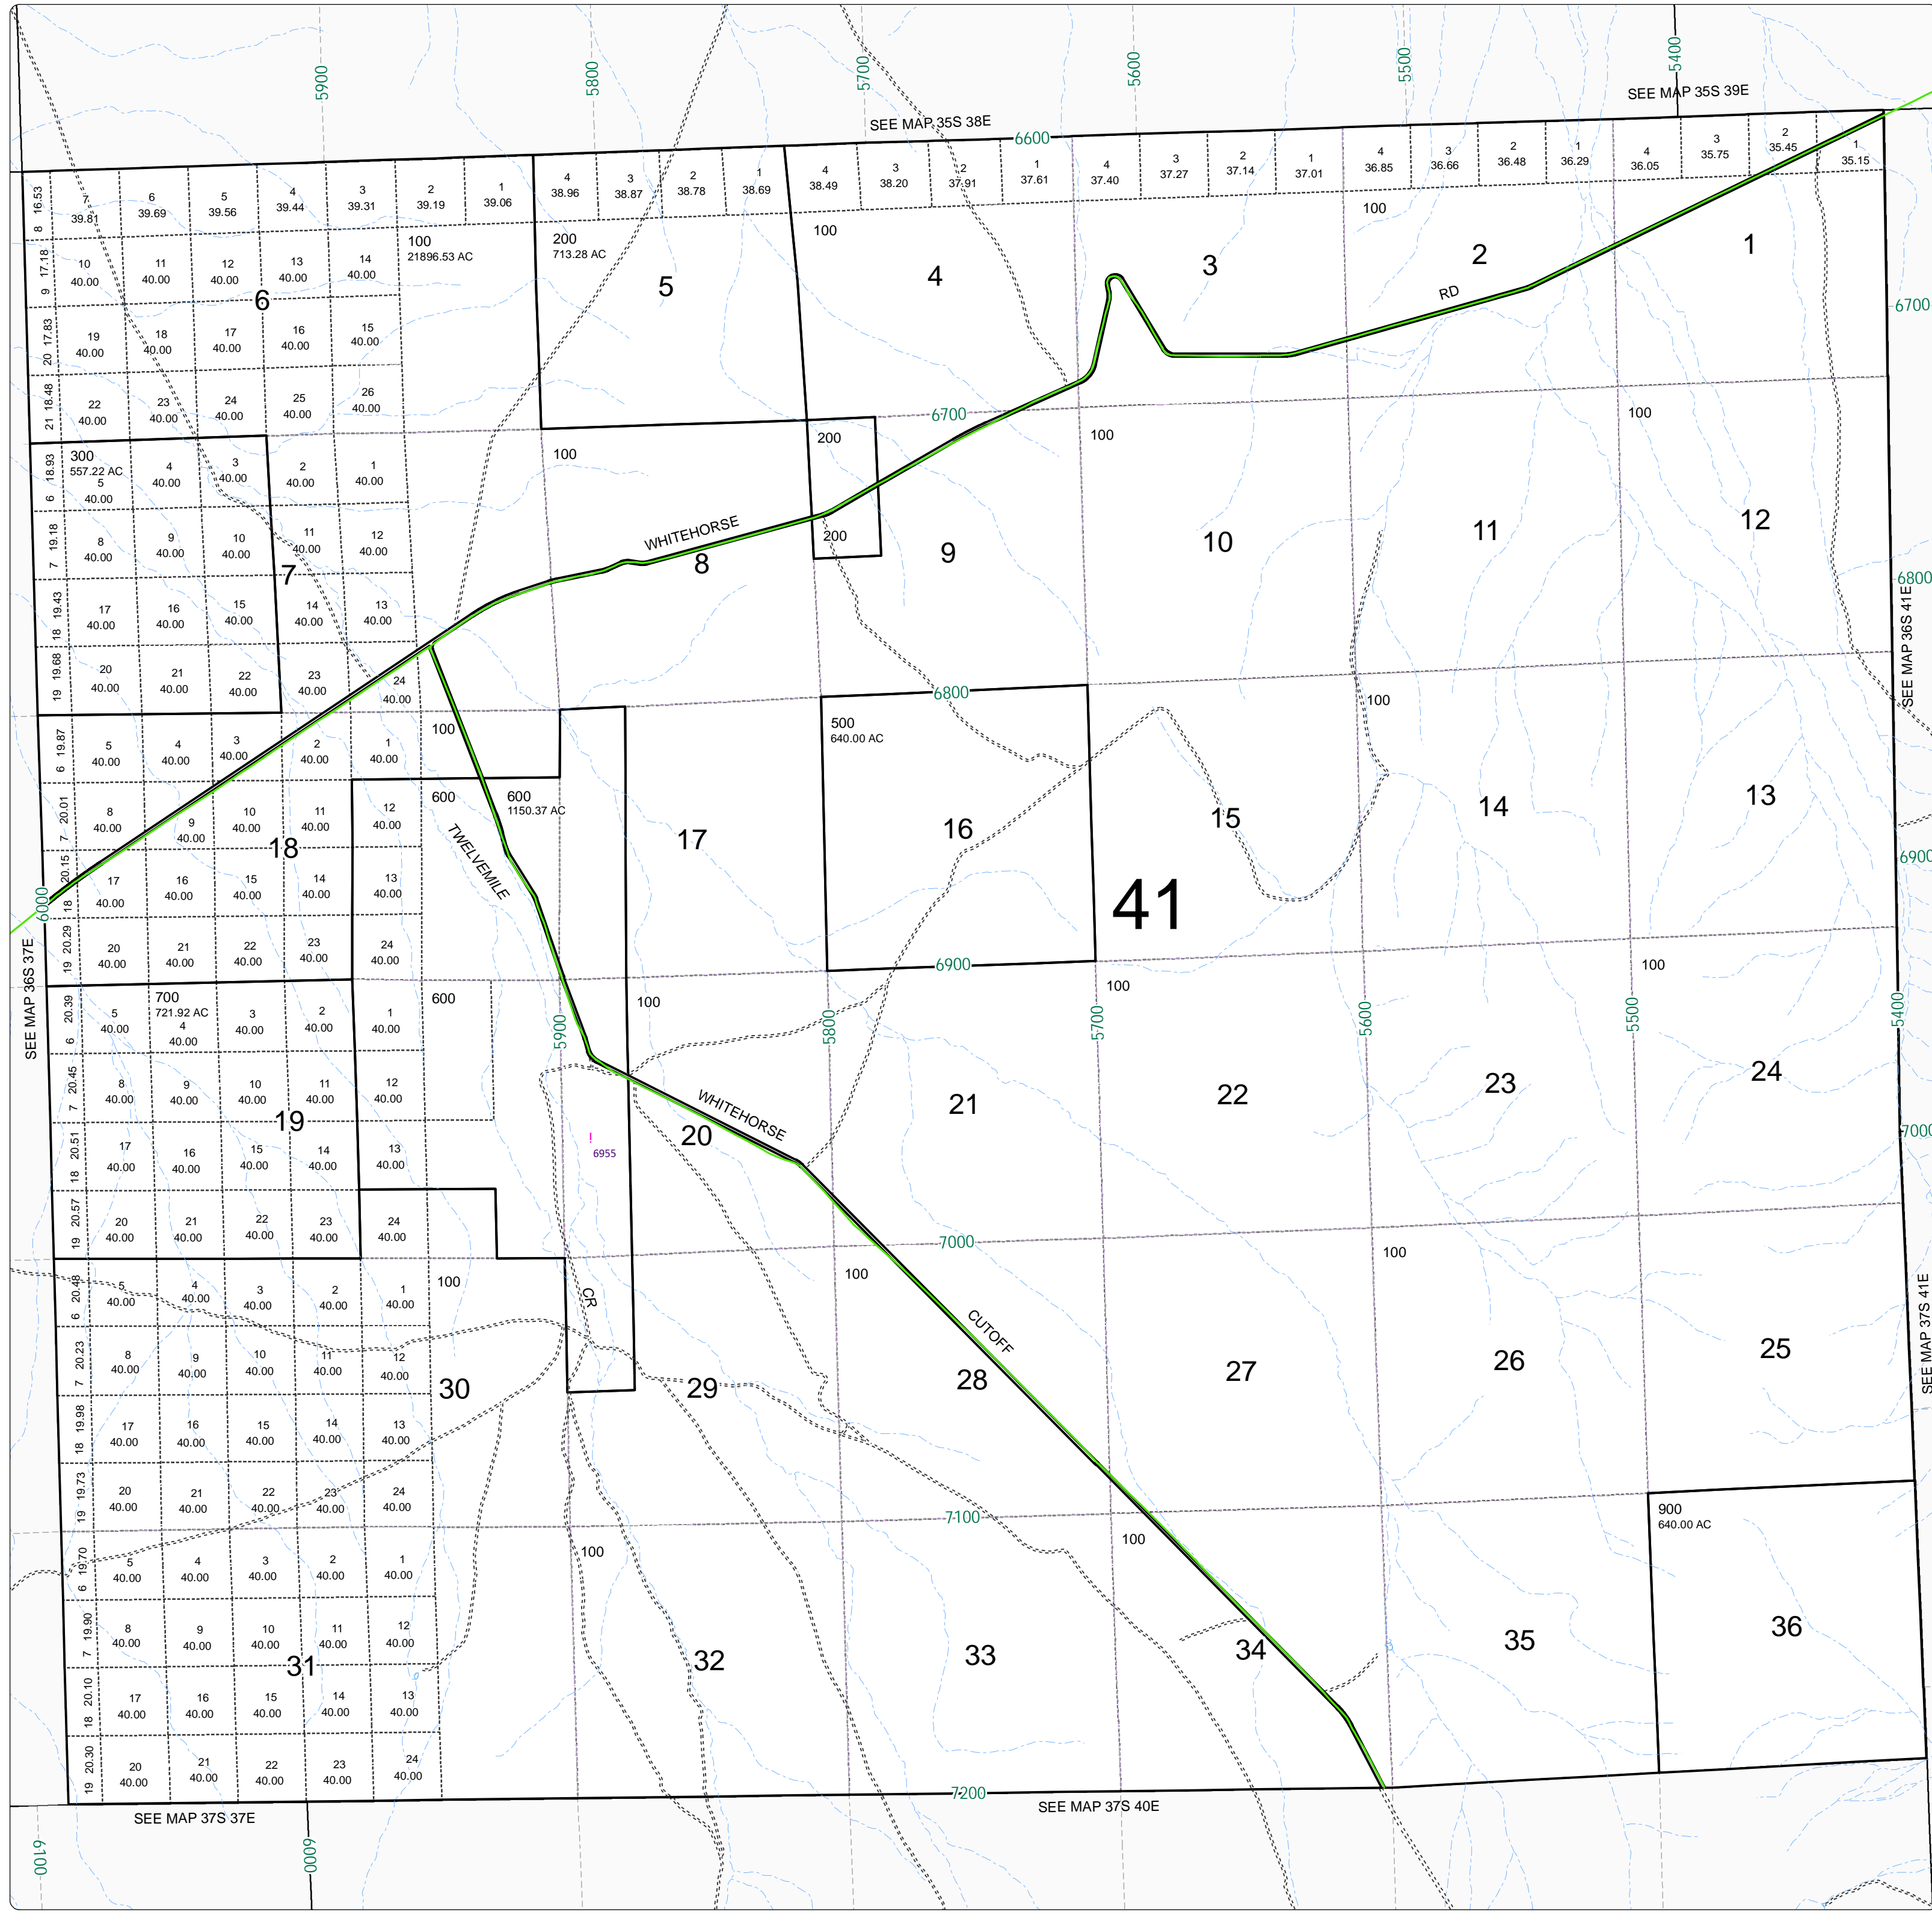

MAPNUM	TAXLOT	REF	SITUSADDRESS
36S40	600	12644	6949 WHITEHORSE CUT OFF , MC DERMITT
36S40	600	12644	6955 WHITEHORSE CUT OFF , MC DERMITT

NOTE:  
HIGHLIGHTED CELLS, INDICATE  
PARCELS WITH MULTIPLE ADDRESSES.

THIS MAP WAS PREPARED FOR  
ASSESSMENT PURPOSE ONLY

36S40E