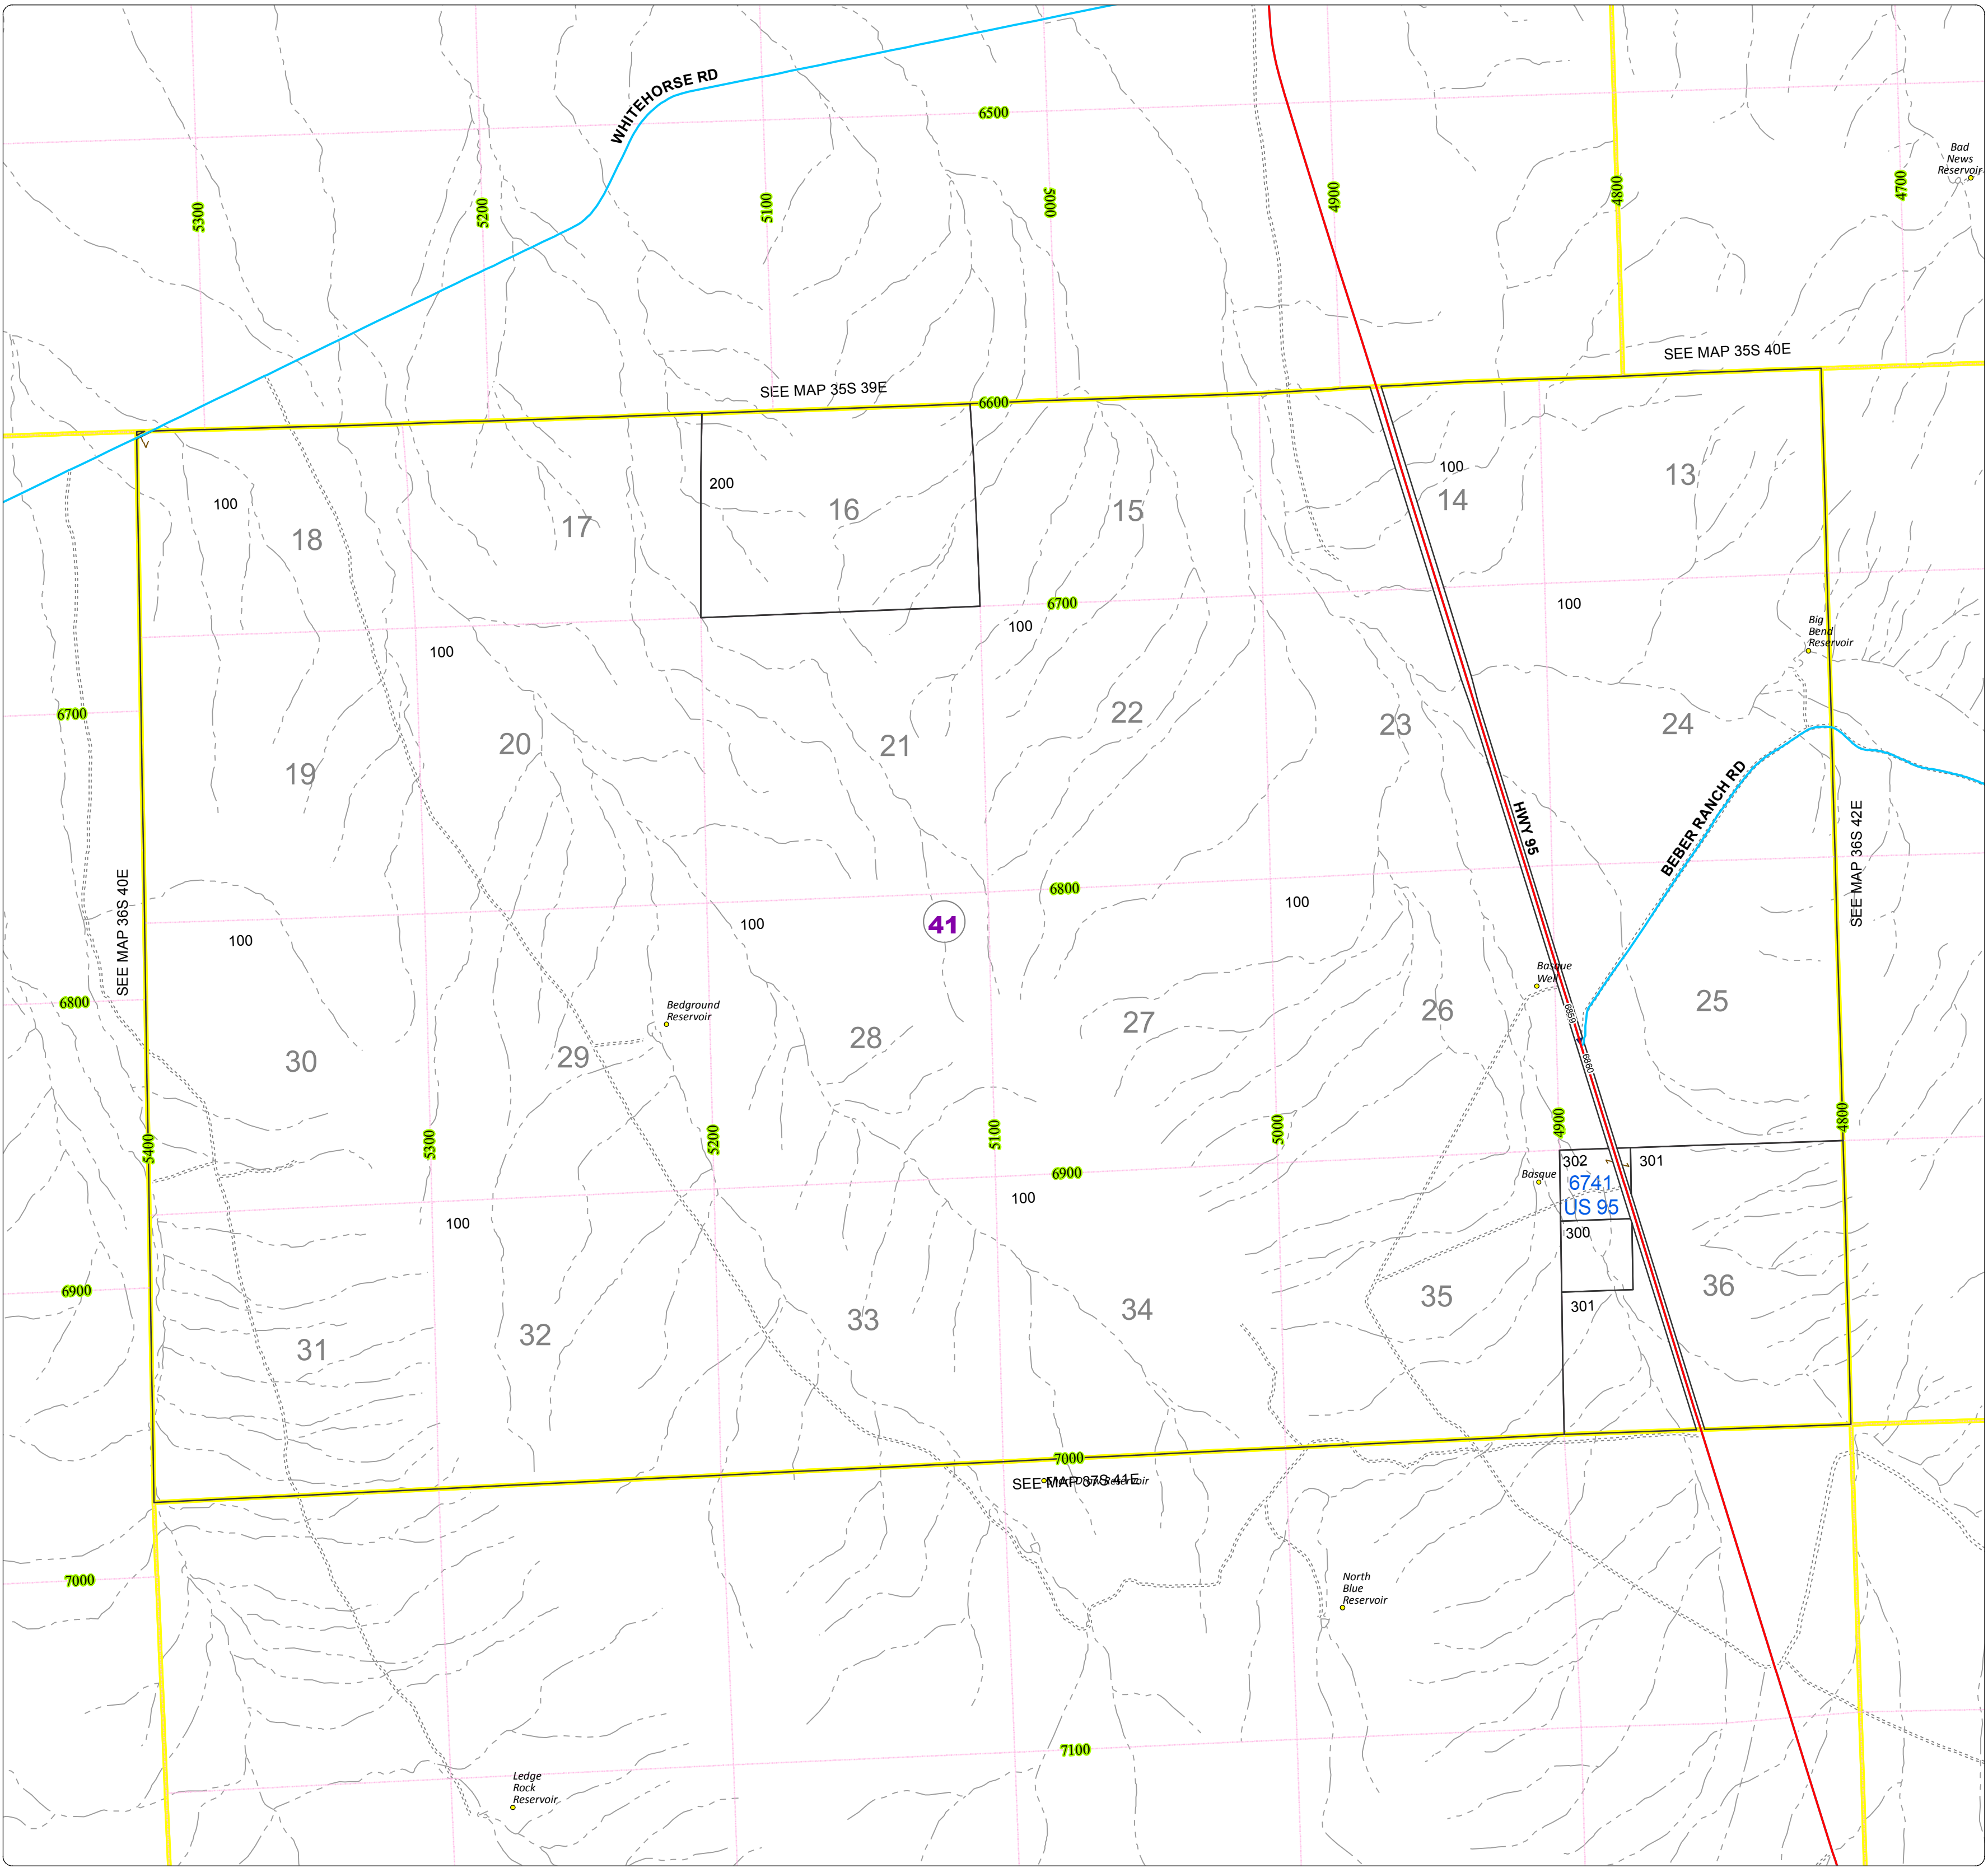

# Malheur County Address Map

- Legend
- MapNumberBoundary
  - TAX CODE AREA
  - 41 - McDermitt

**DISCLAIMER**  
This information is not intended for use as an address locator and it should be noted that not all county address will be found. Parcels containing multiple addresses may only display a single address as recorded in the Assessor's database. This public information should be accepted and used by the recipient with the understanding that the data received from multiple sources was developed and collected for assessment purpose only.

## 36S41E