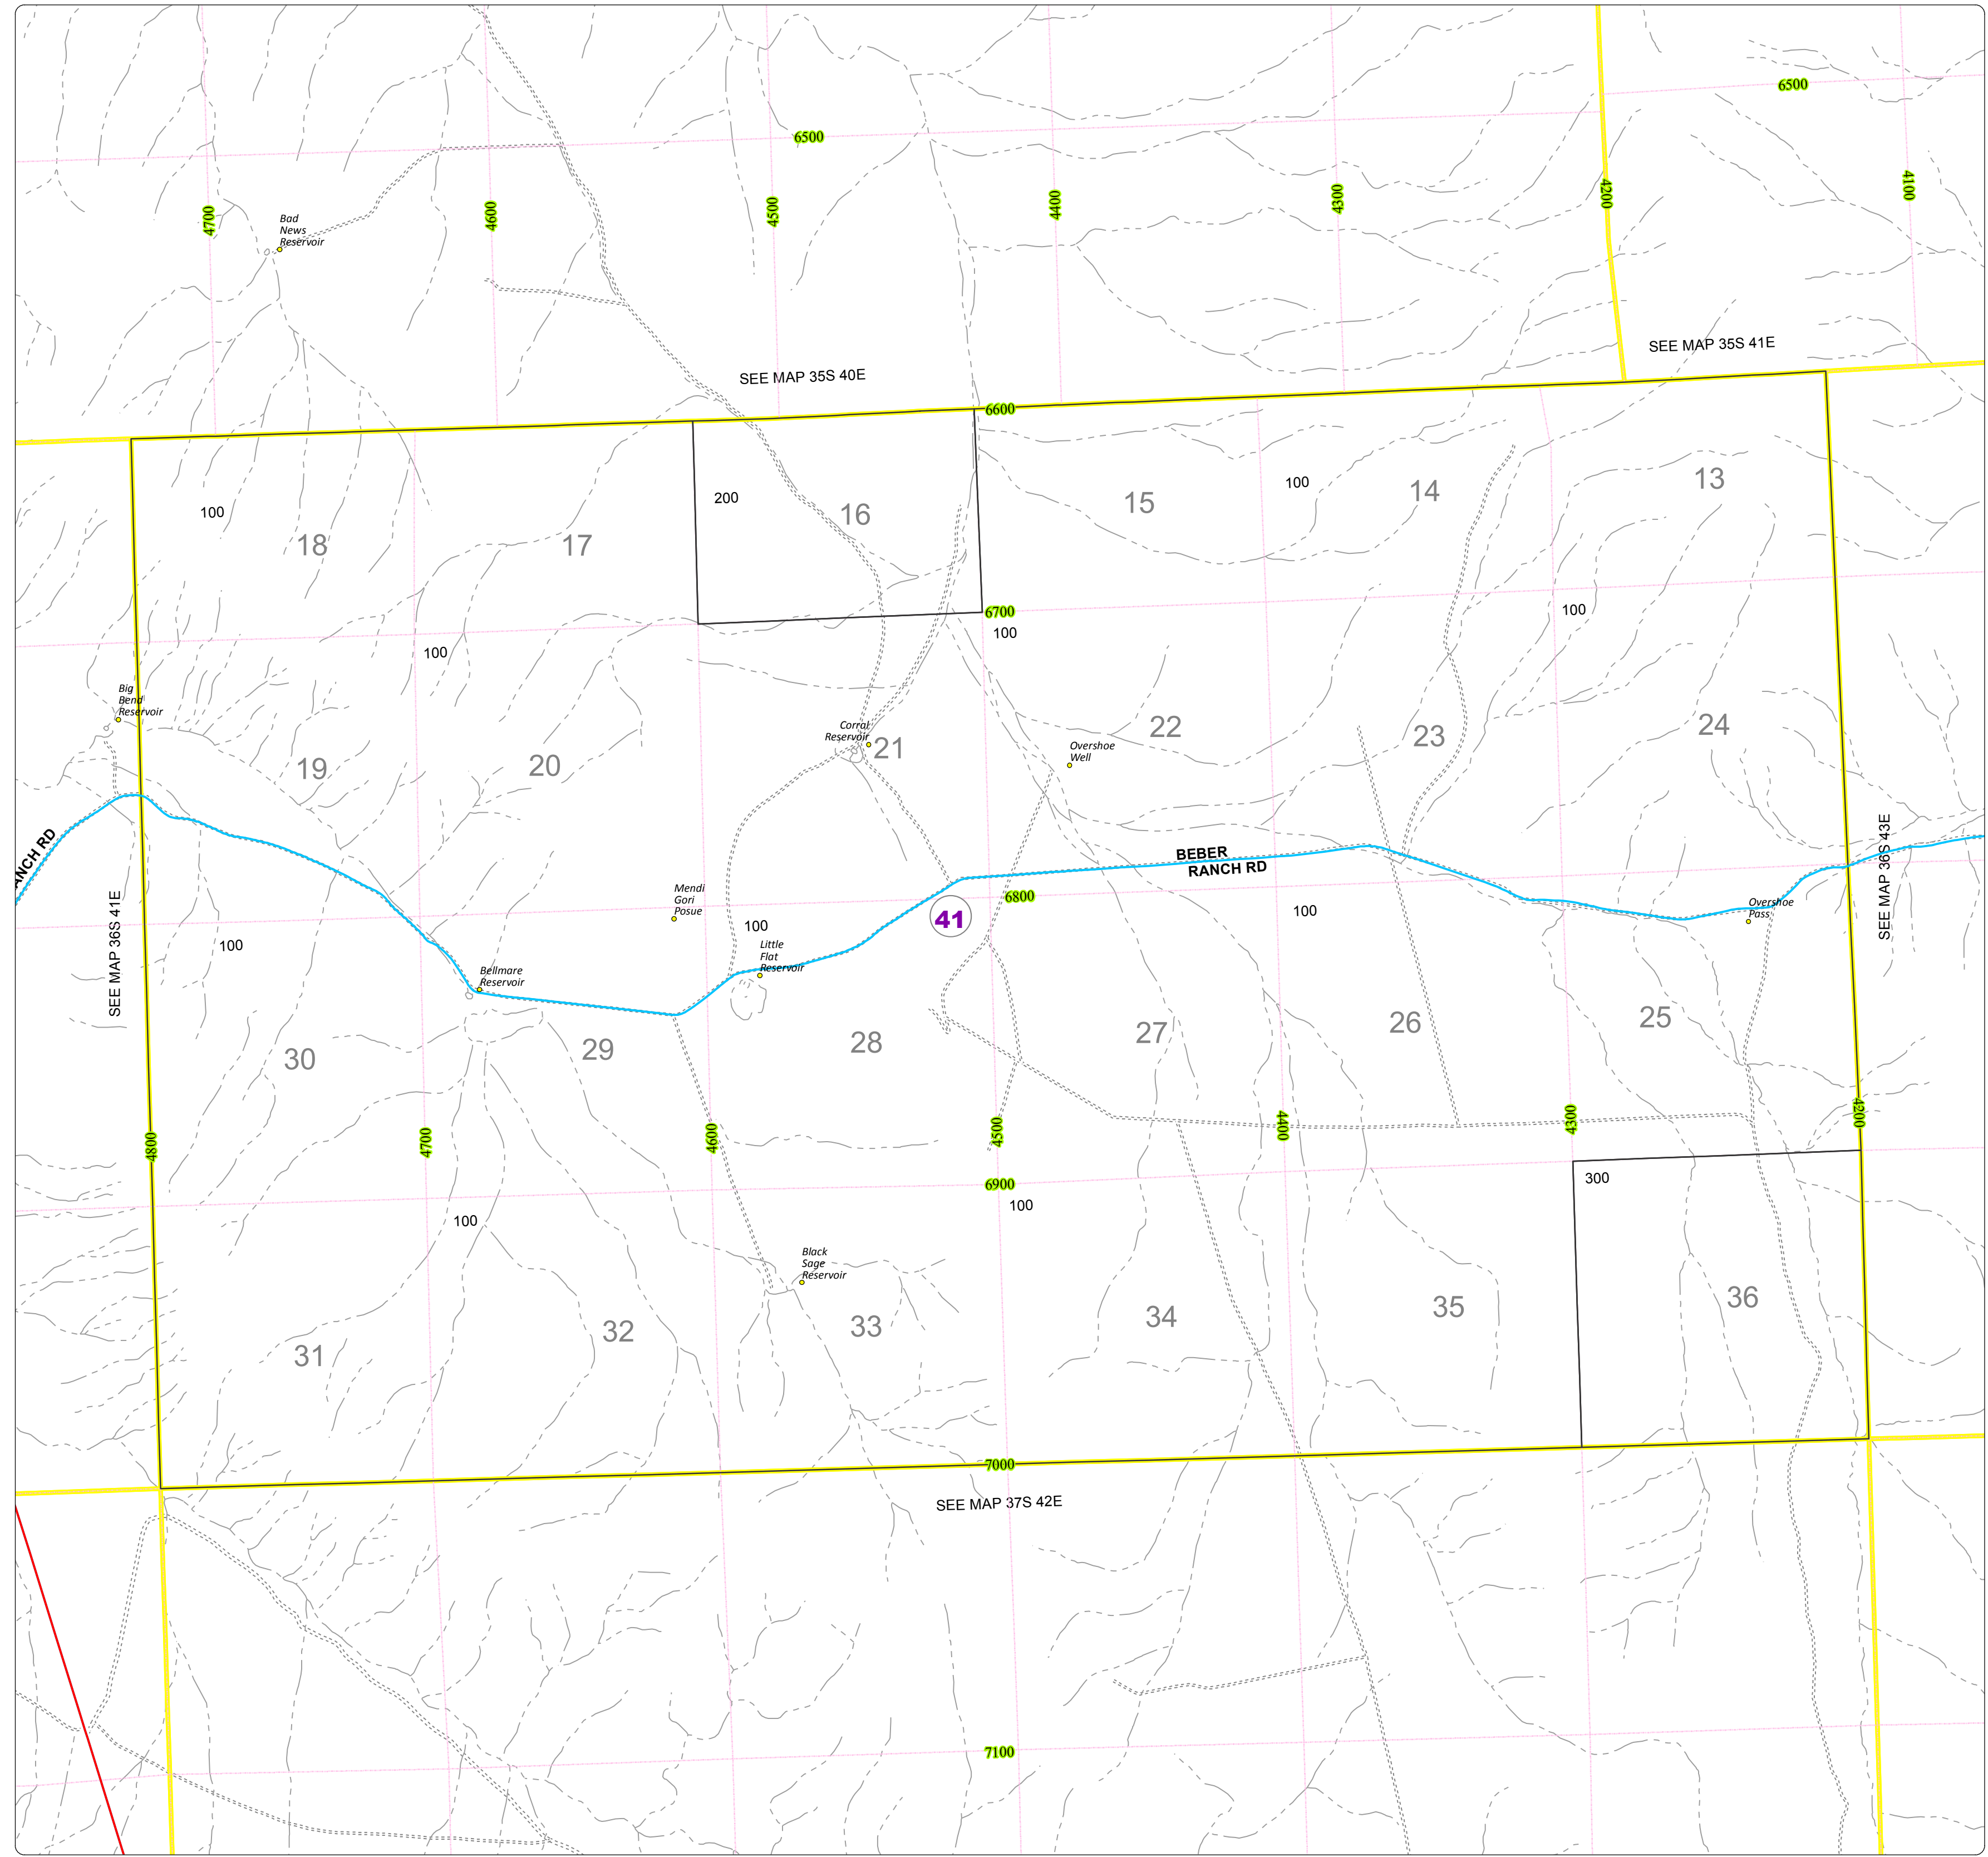

Malheur County Address Map

- Legend
- MapNumberBoundary
 - TAX CODE AREA
 - 41 - McDermitt

DISCLAIMER
This information is not intended for use as an address locator and it should be noted that not all county address will be found. Parcels containing multiple addresses may only display a single address as recorded in the Assessor's database. This public information should be accepted and used by the recipient with the understanding that the data received from multiple sources was developed and collected for **assessment purpose only**.