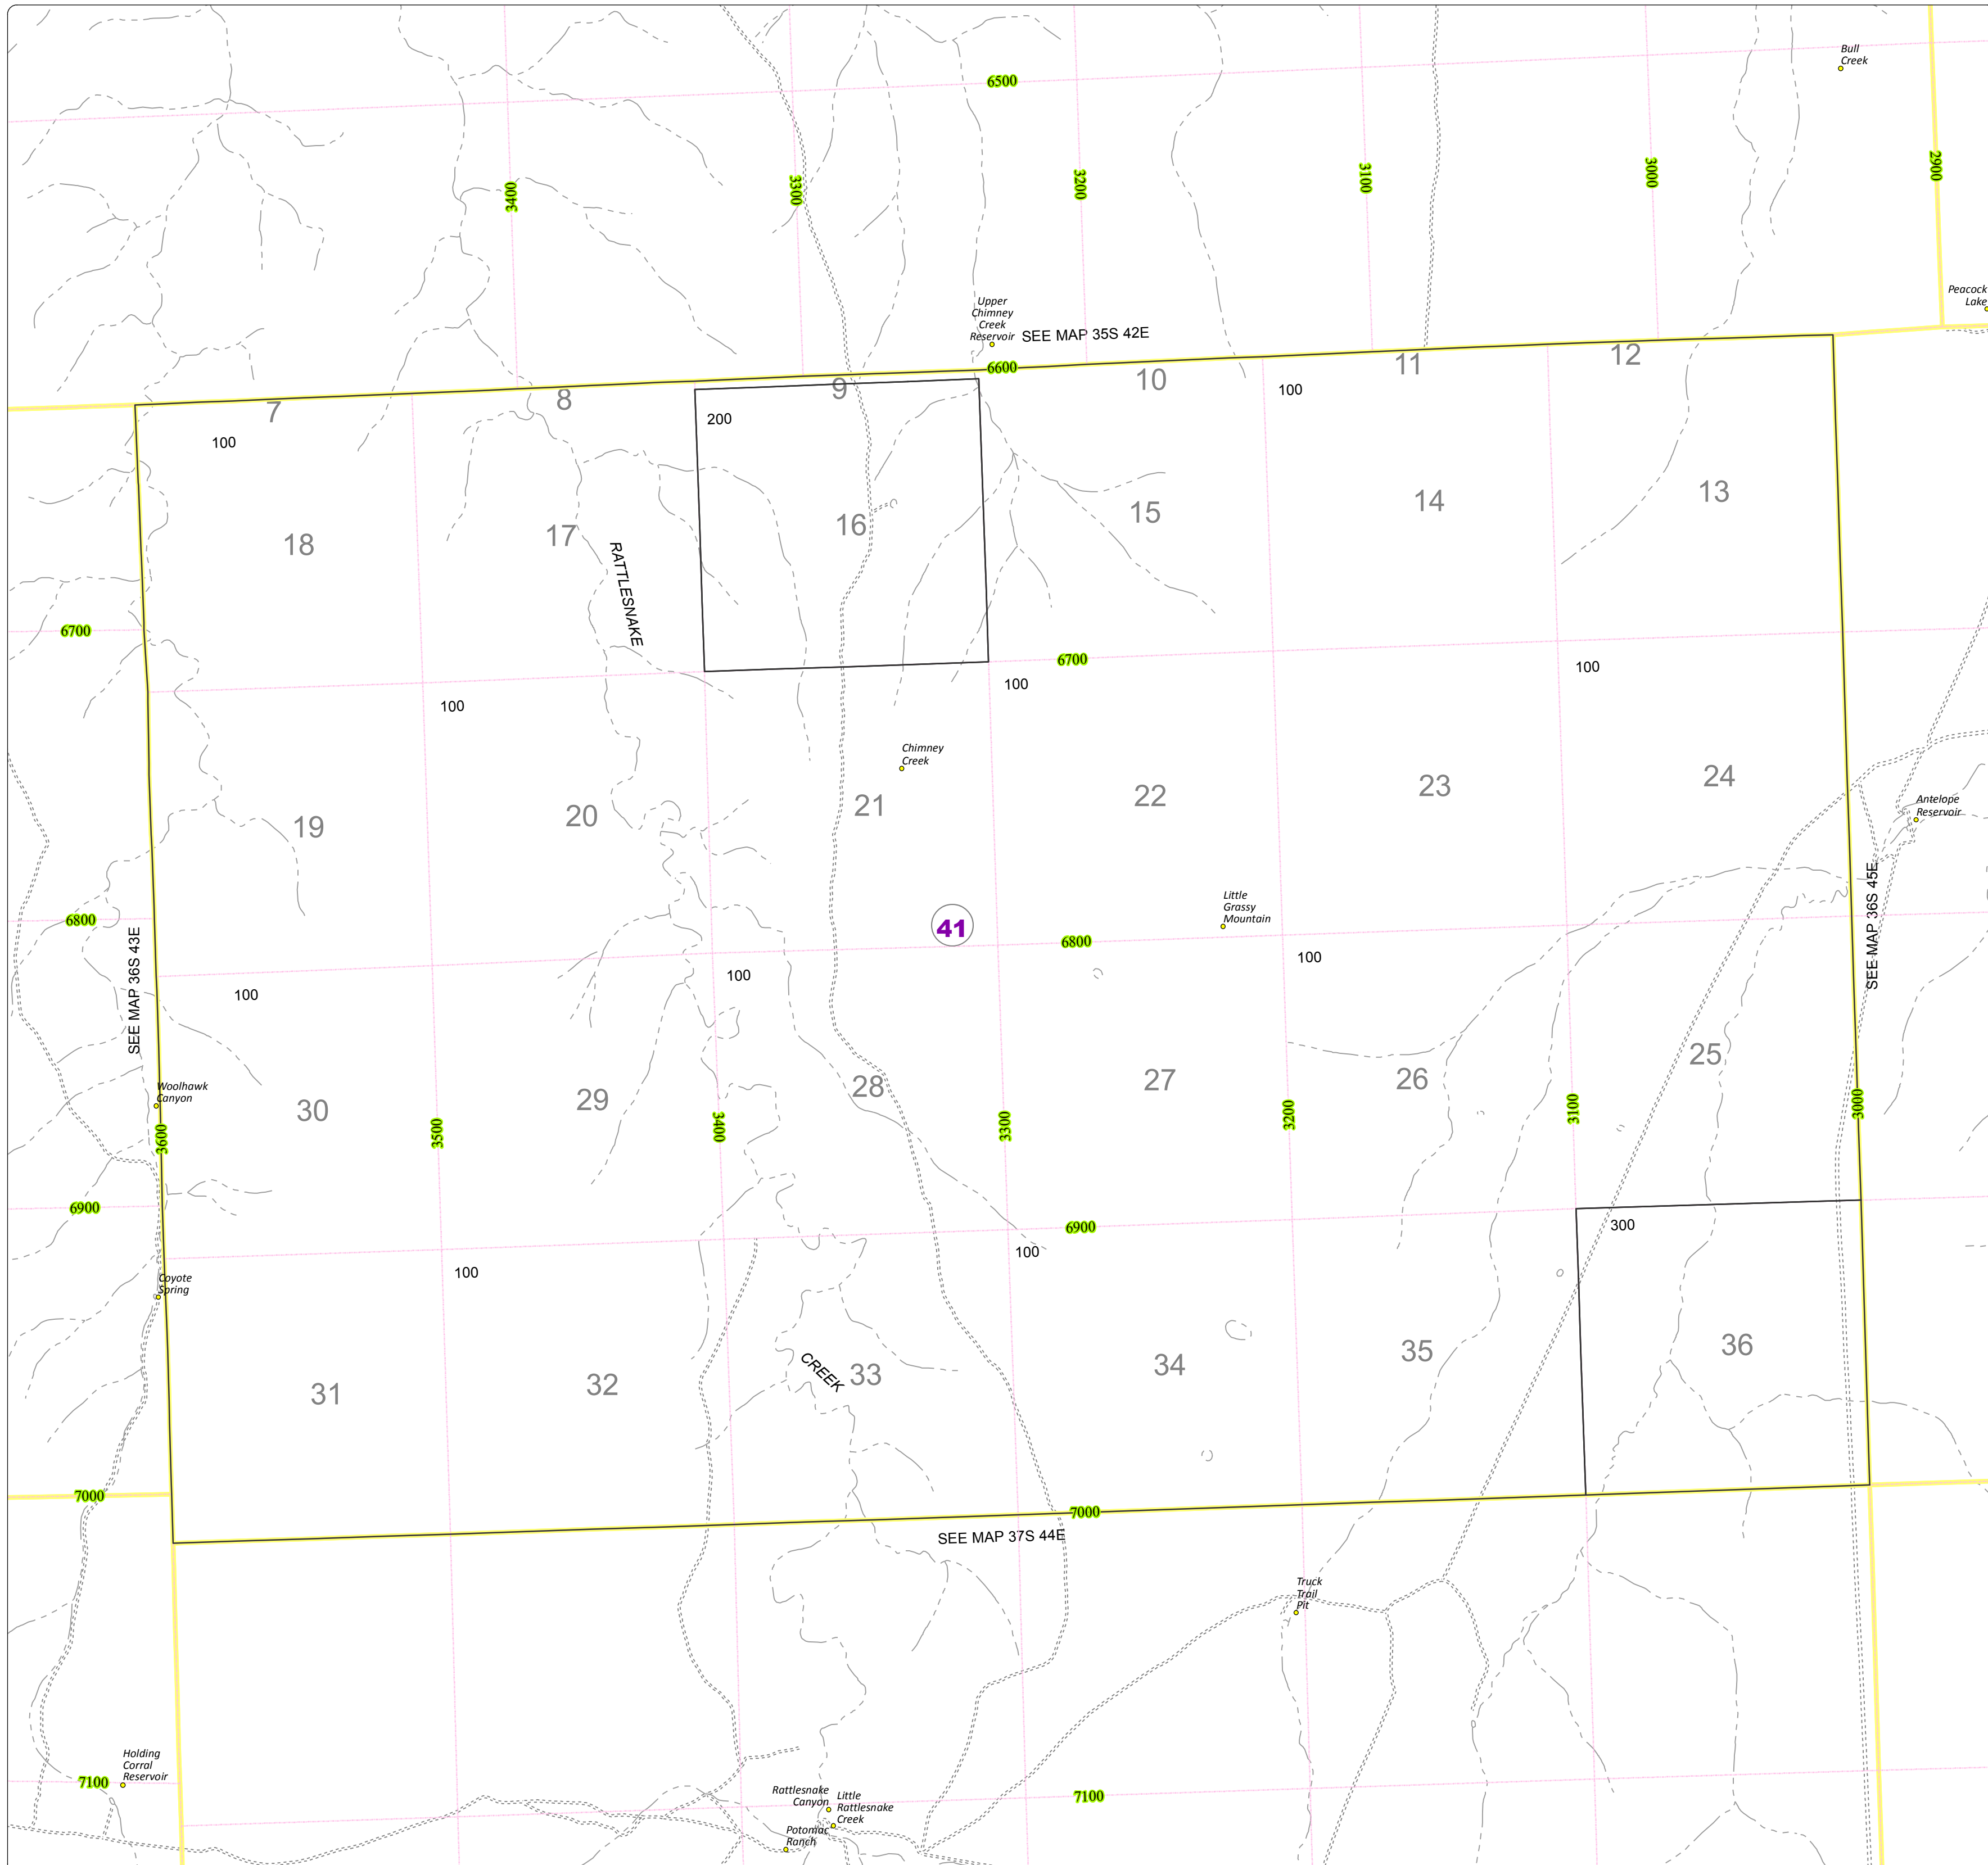

# Malheur County Address Map

- Legend
- MapNumberBoundary
  - TAX CODE AREA
  - 41 - McDermitt

**DISCLAIMER**  
This information is not intended for use as an address locator and it should be noted that not all county address will be found. Parcels containing multiple addresses may only display a single address as recorded in the Assessor's database. This public information should be accepted and used by the recipient with the understanding that the data received from multiple sources was developed and collected for **assessment purpose only**.

## 36S44E