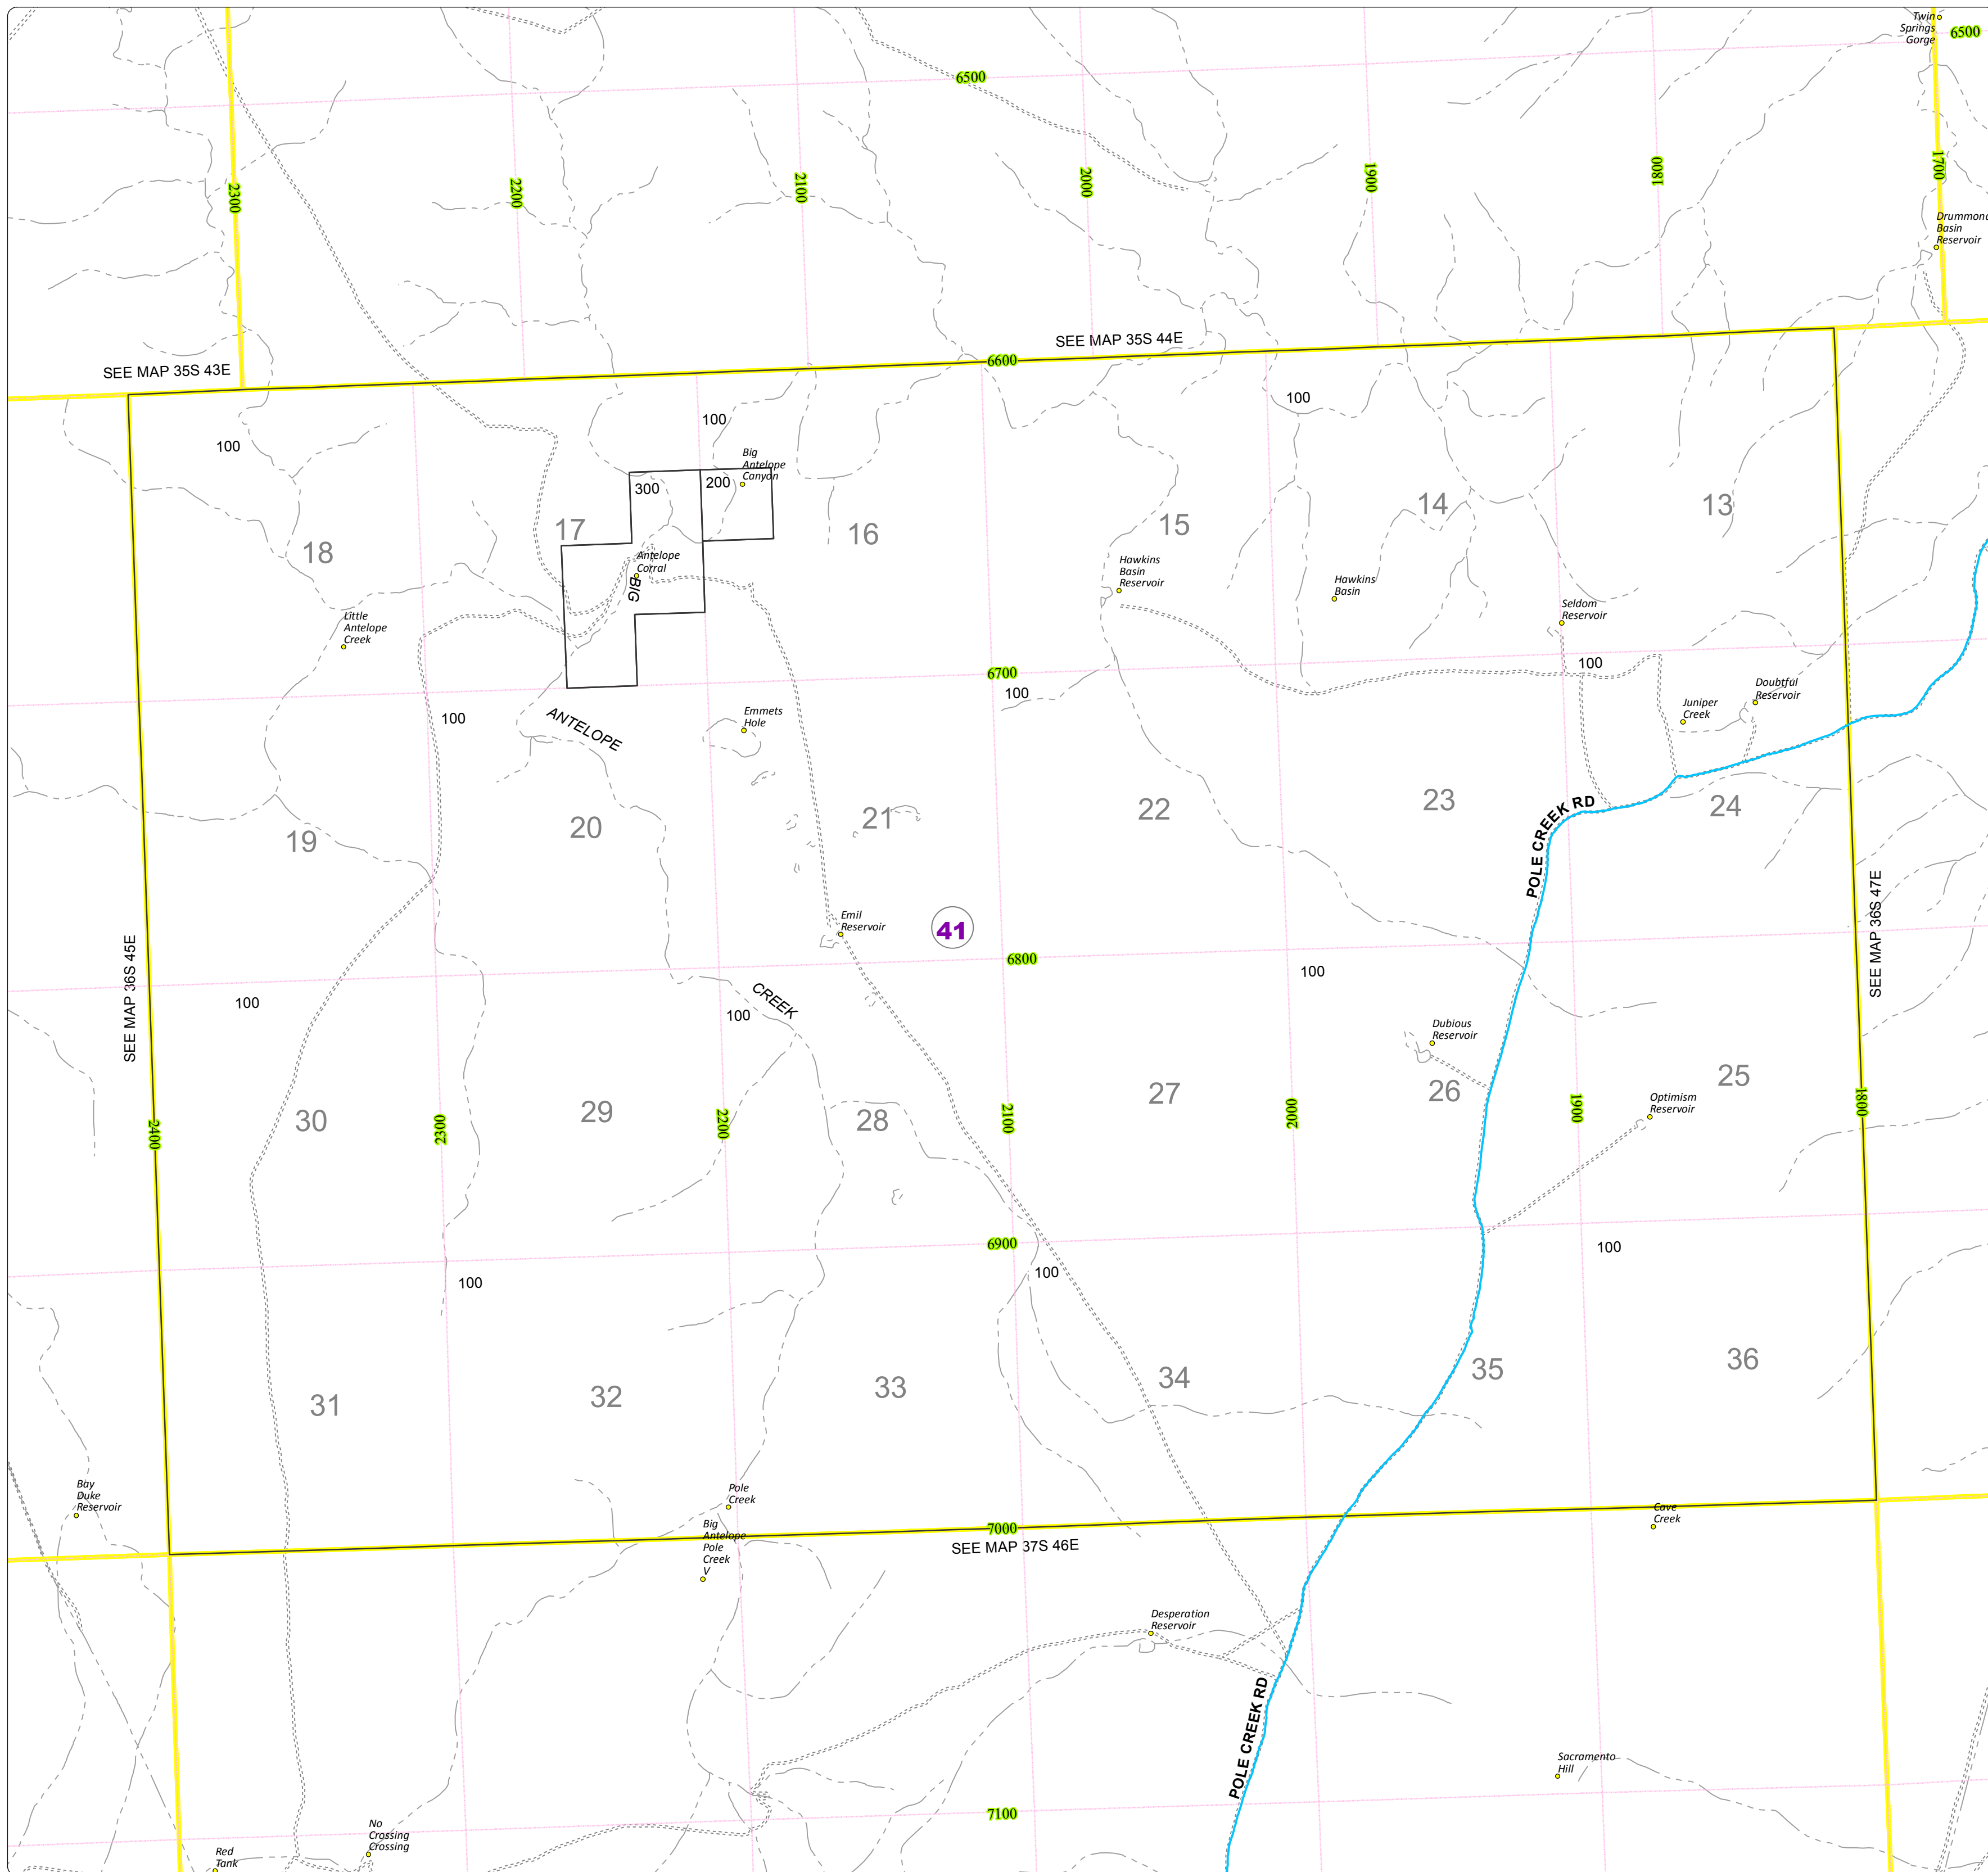

Malheur County Address Map

- Legend
- MapNumberBoundary
 - TAX CODE AREA**
 - 41 - McDermitt

DISCLAIMER
This information is not intended for use as an address locator and it should be noted that not all county address will be found. Parcels containing multiple addresses may only display a single address as recorded in the Assessor's database. This public information should be accepted and used by the recipient with the understanding that the data received from multiple sources was developed and collected for assessment purpose only.

GL2016

36S46E