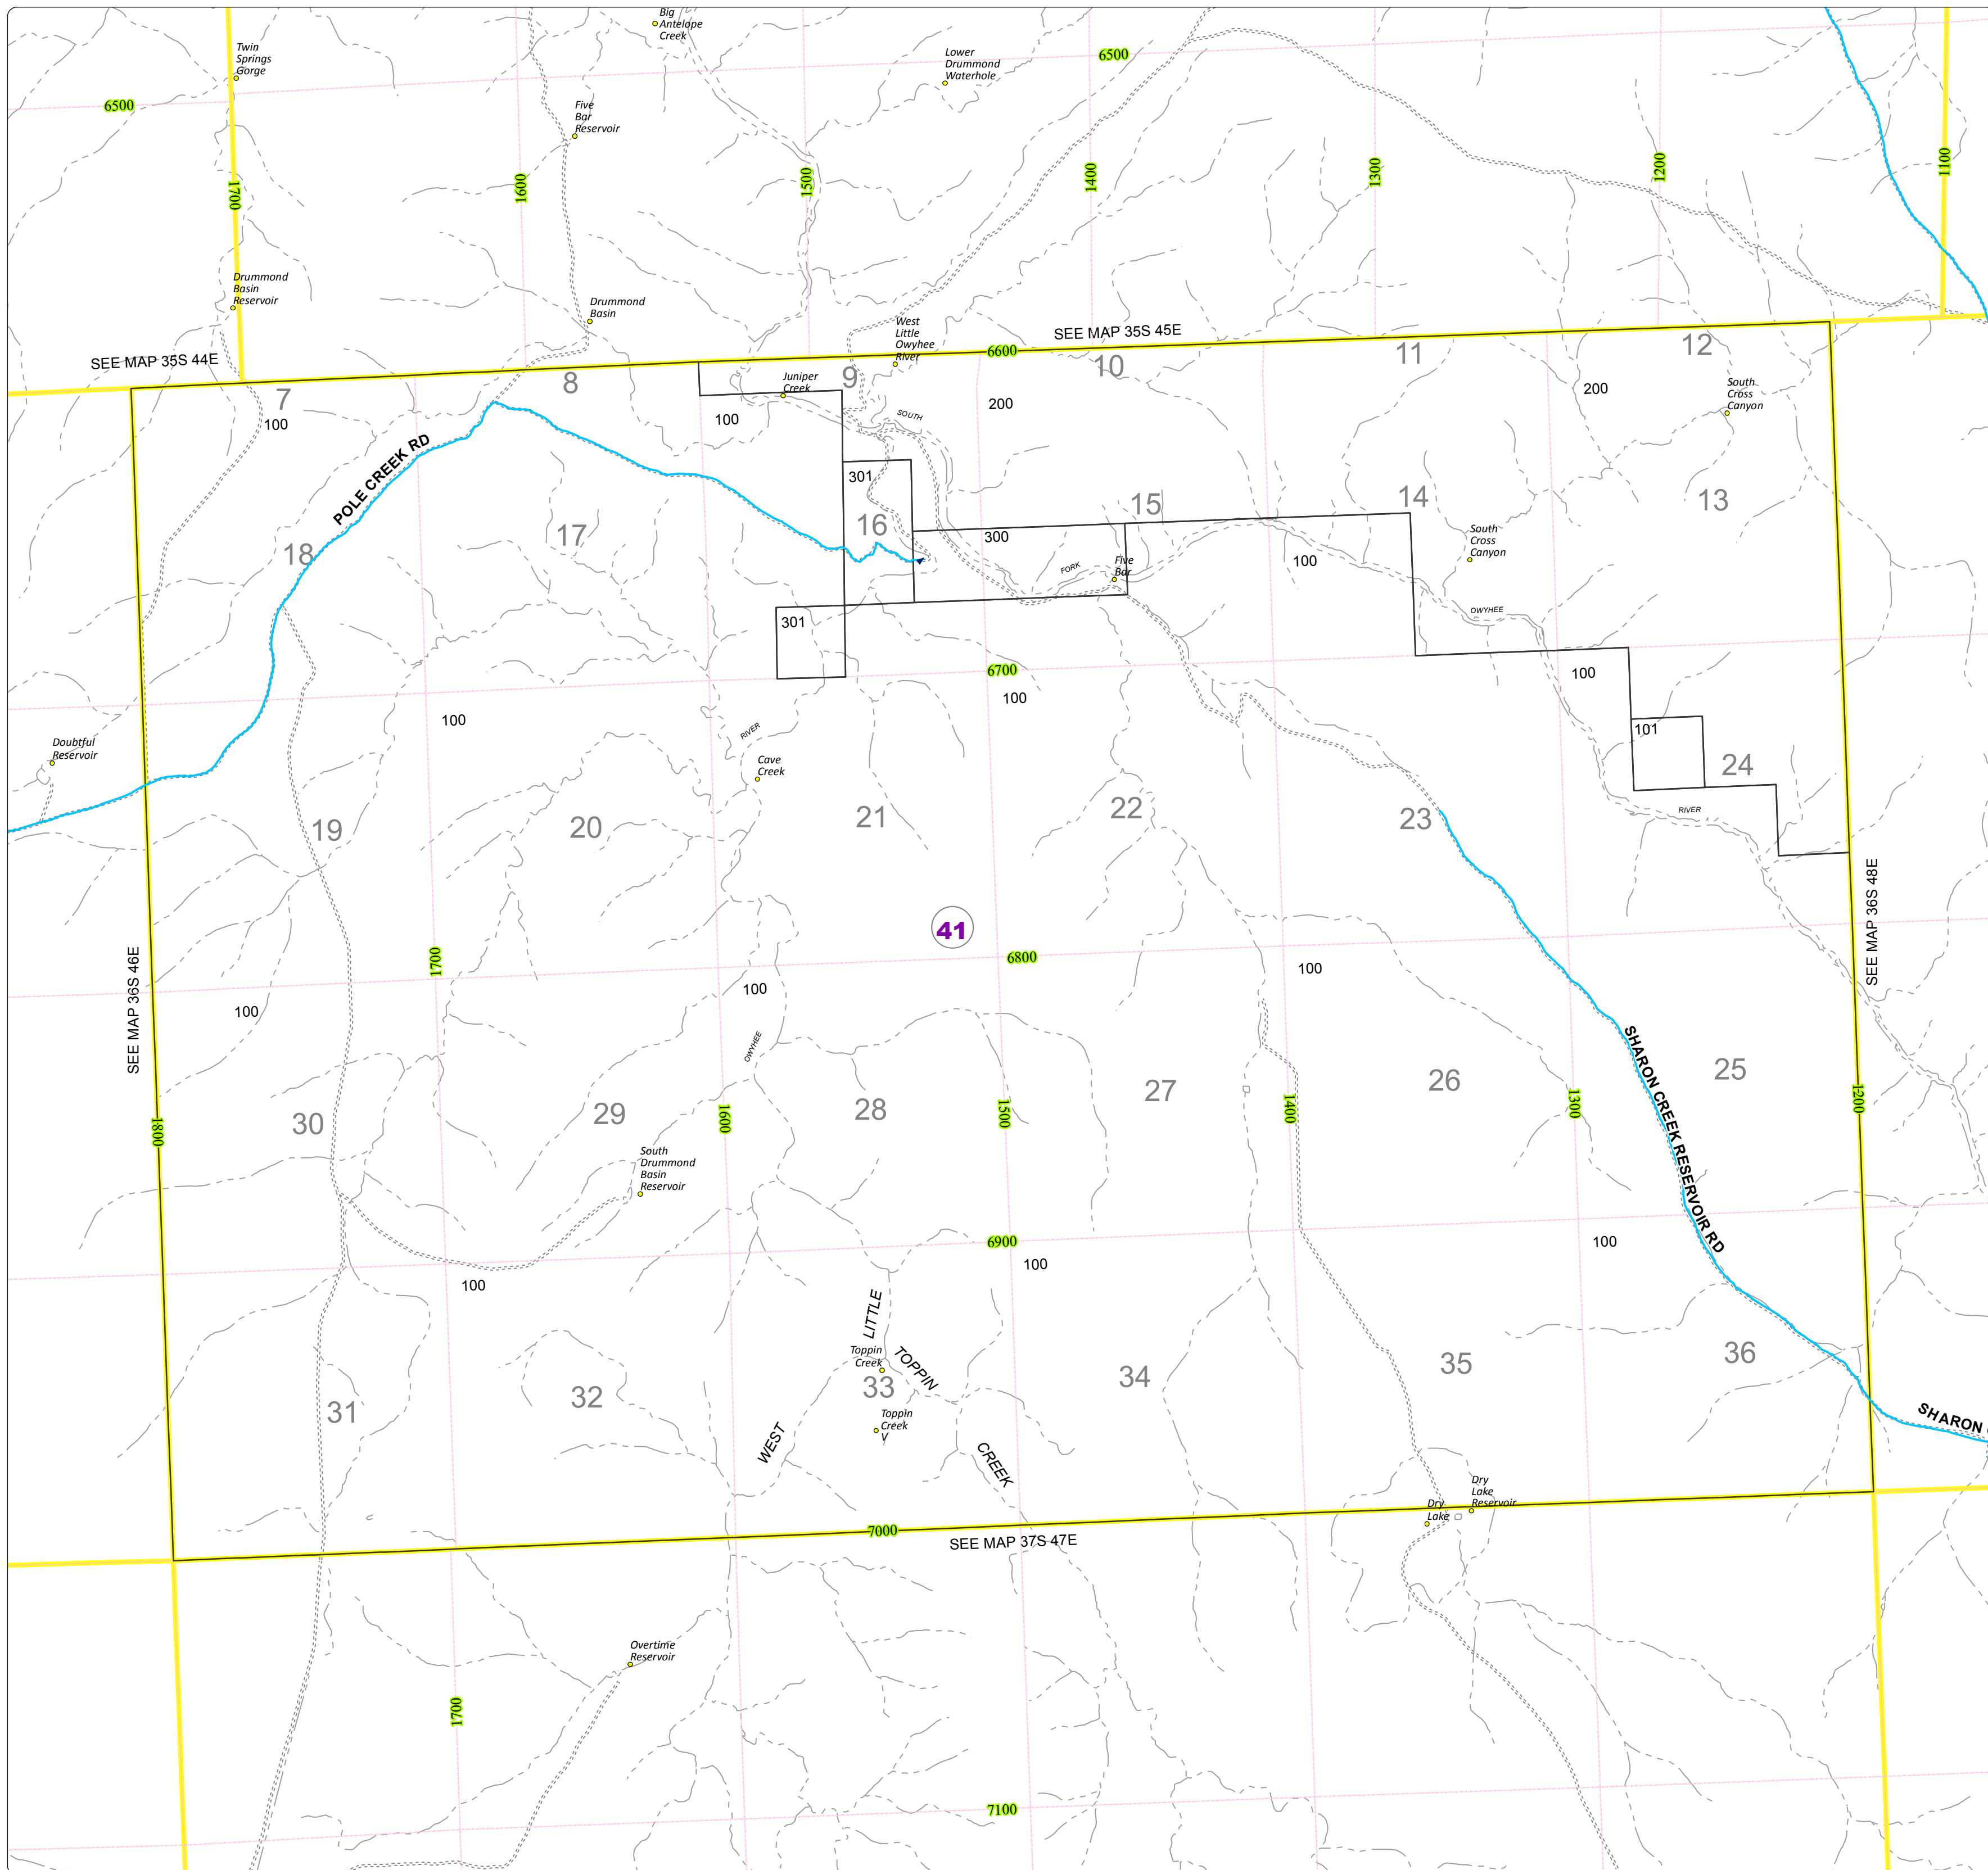

# Malheur County Address Map

- Legend
- MapNumberBoundary
  - TAX CODE AREA
  - 41 - McDermitt

**DISCLAIMER**  
This information is not intended for use as an address locator and it should be noted that not all county address will be found. Parcels containing multiple addresses may only display a single address as recorded in the Assessor's database. This public information should be accepted and used by the recipient with the understanding that the data received from multiple sources was developed and collected for assessment purpose only.

## 36S47E