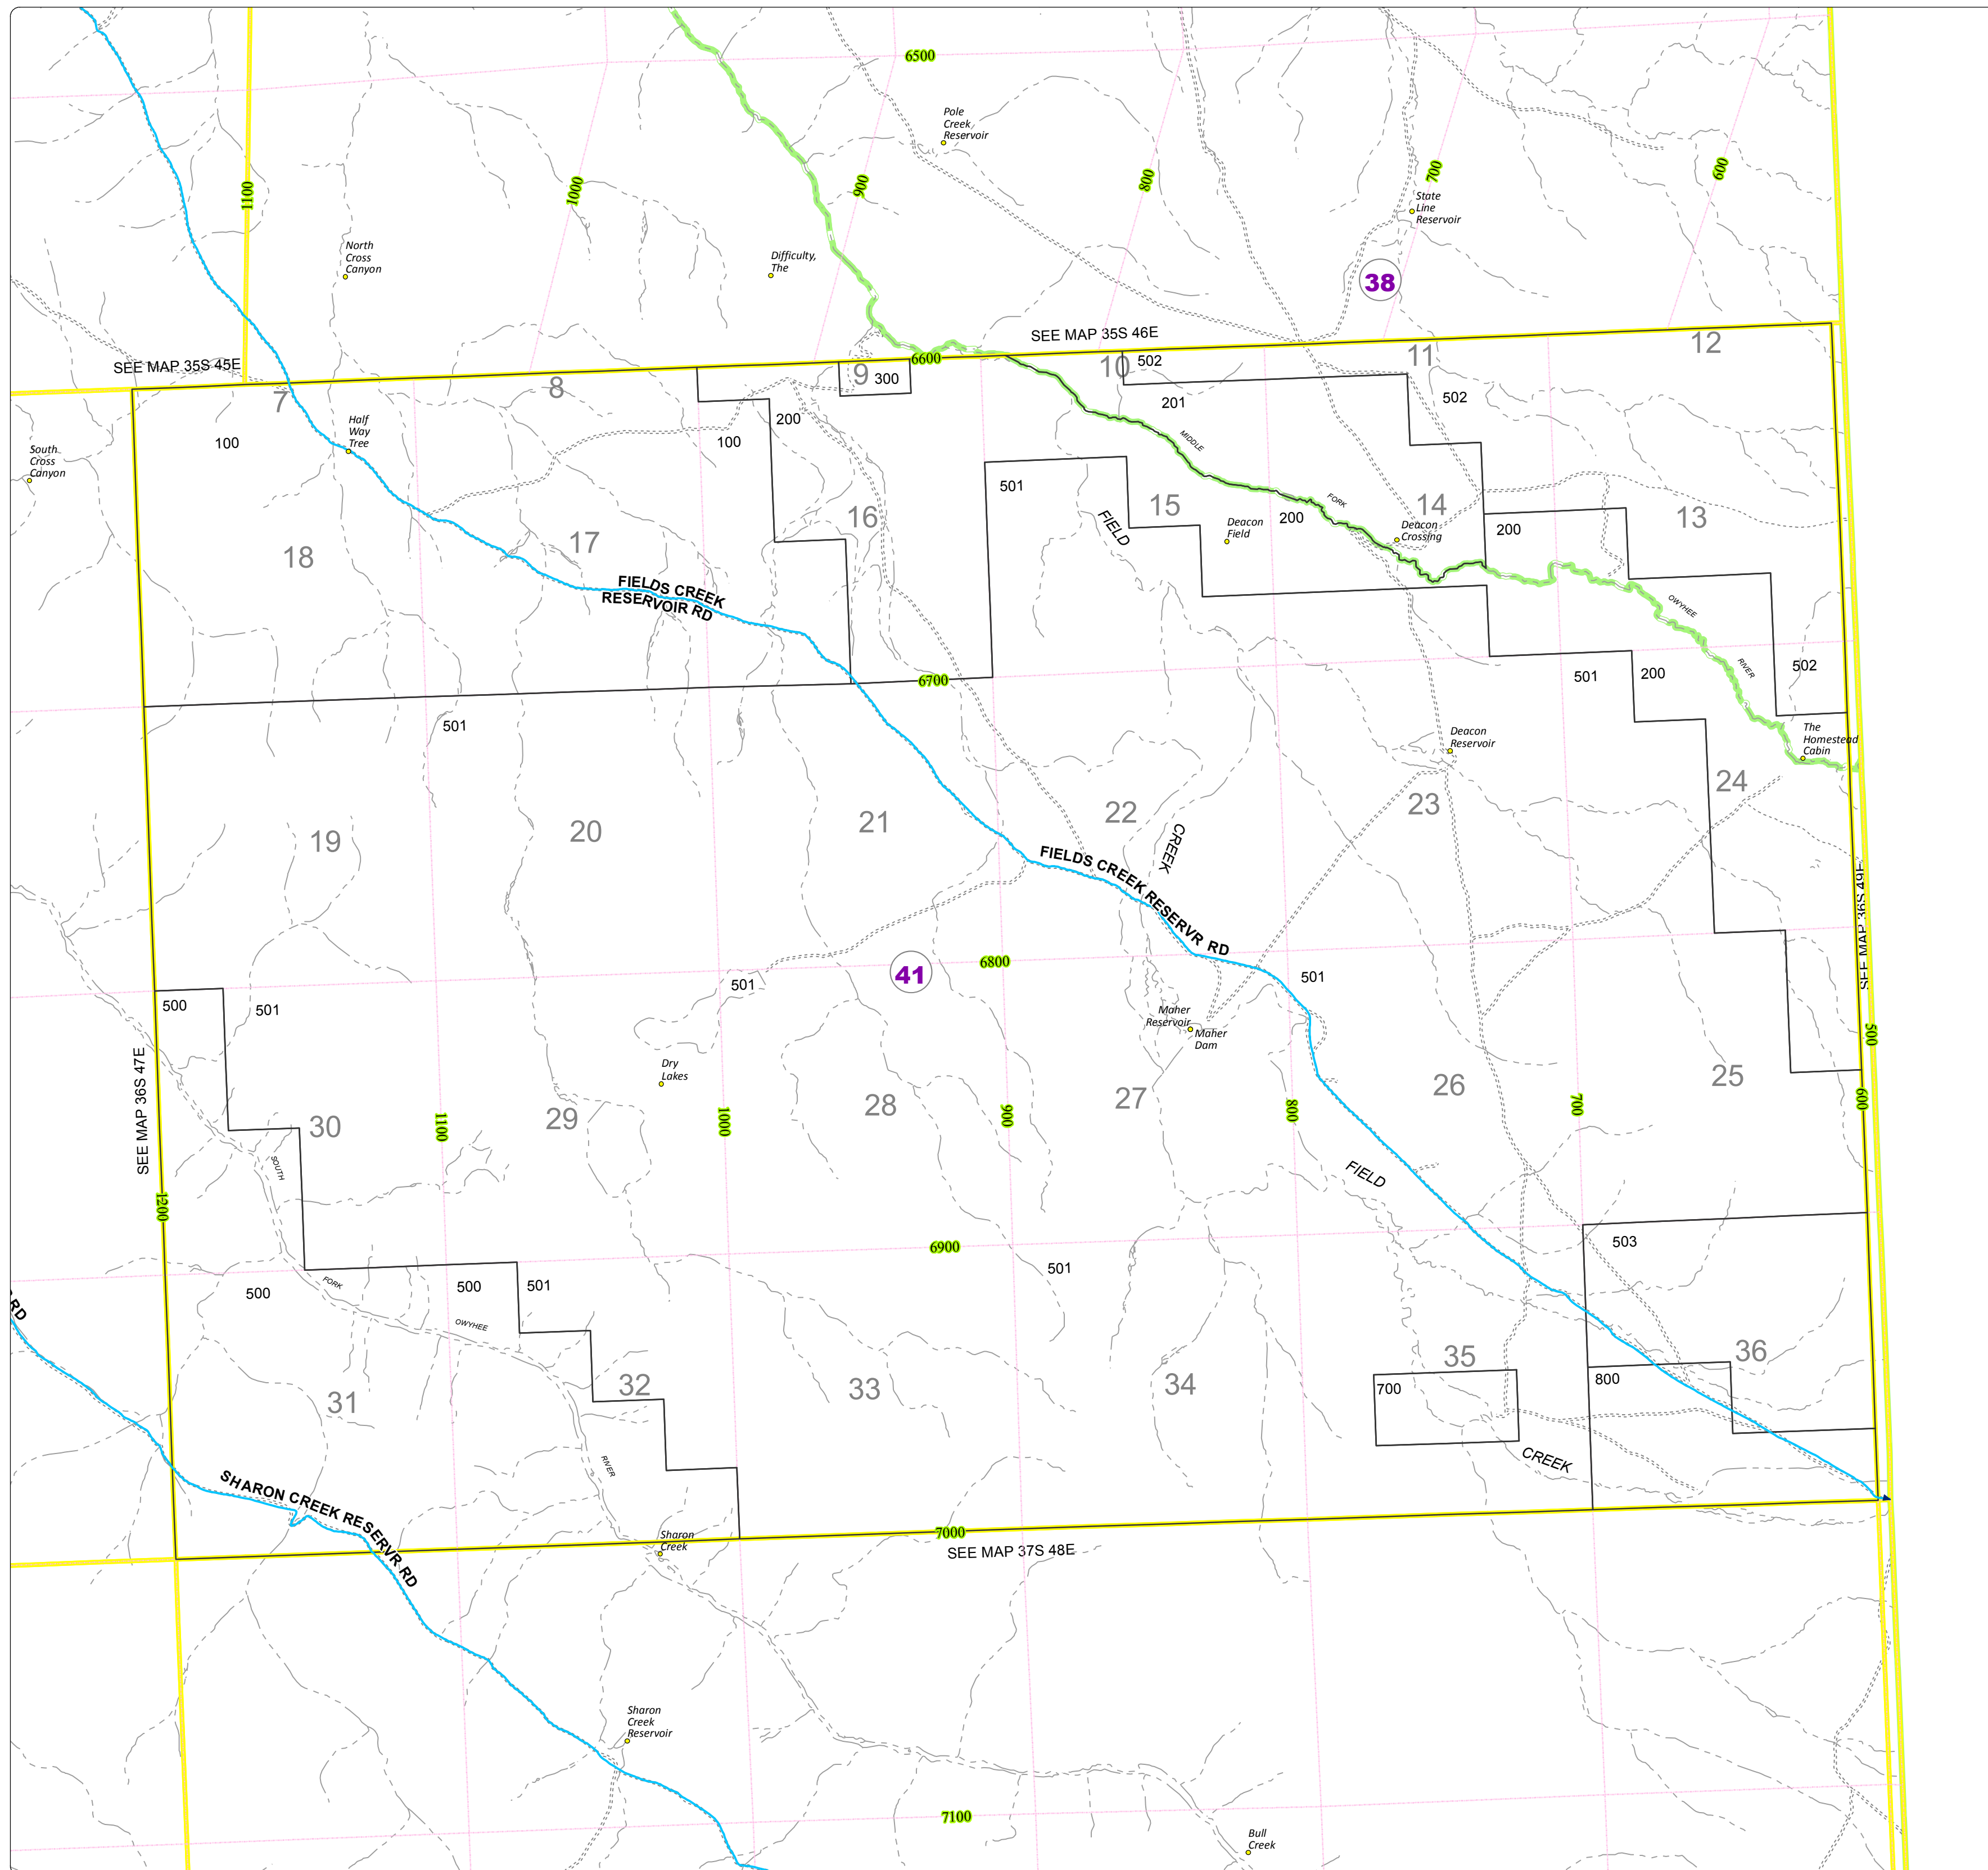

# Malheur County Address Map

- Legend
- MapNumberBoundary
  - TAX CODE AREA**
  - 38 - Jordan Valley-Rural
  - 41 - McDermitt

**DISCLAIMER**  
This information is not intended for use as an address locator and it should be noted that not all county address will be found. Parcels containing multiple addresses may only display a single address as recorded in the Assessor's database. This public information should be accepted and used by the recipient with the understanding that the data received from multiple sources was developed and collected for **assessment purpose only**.

GL2016

36S48E