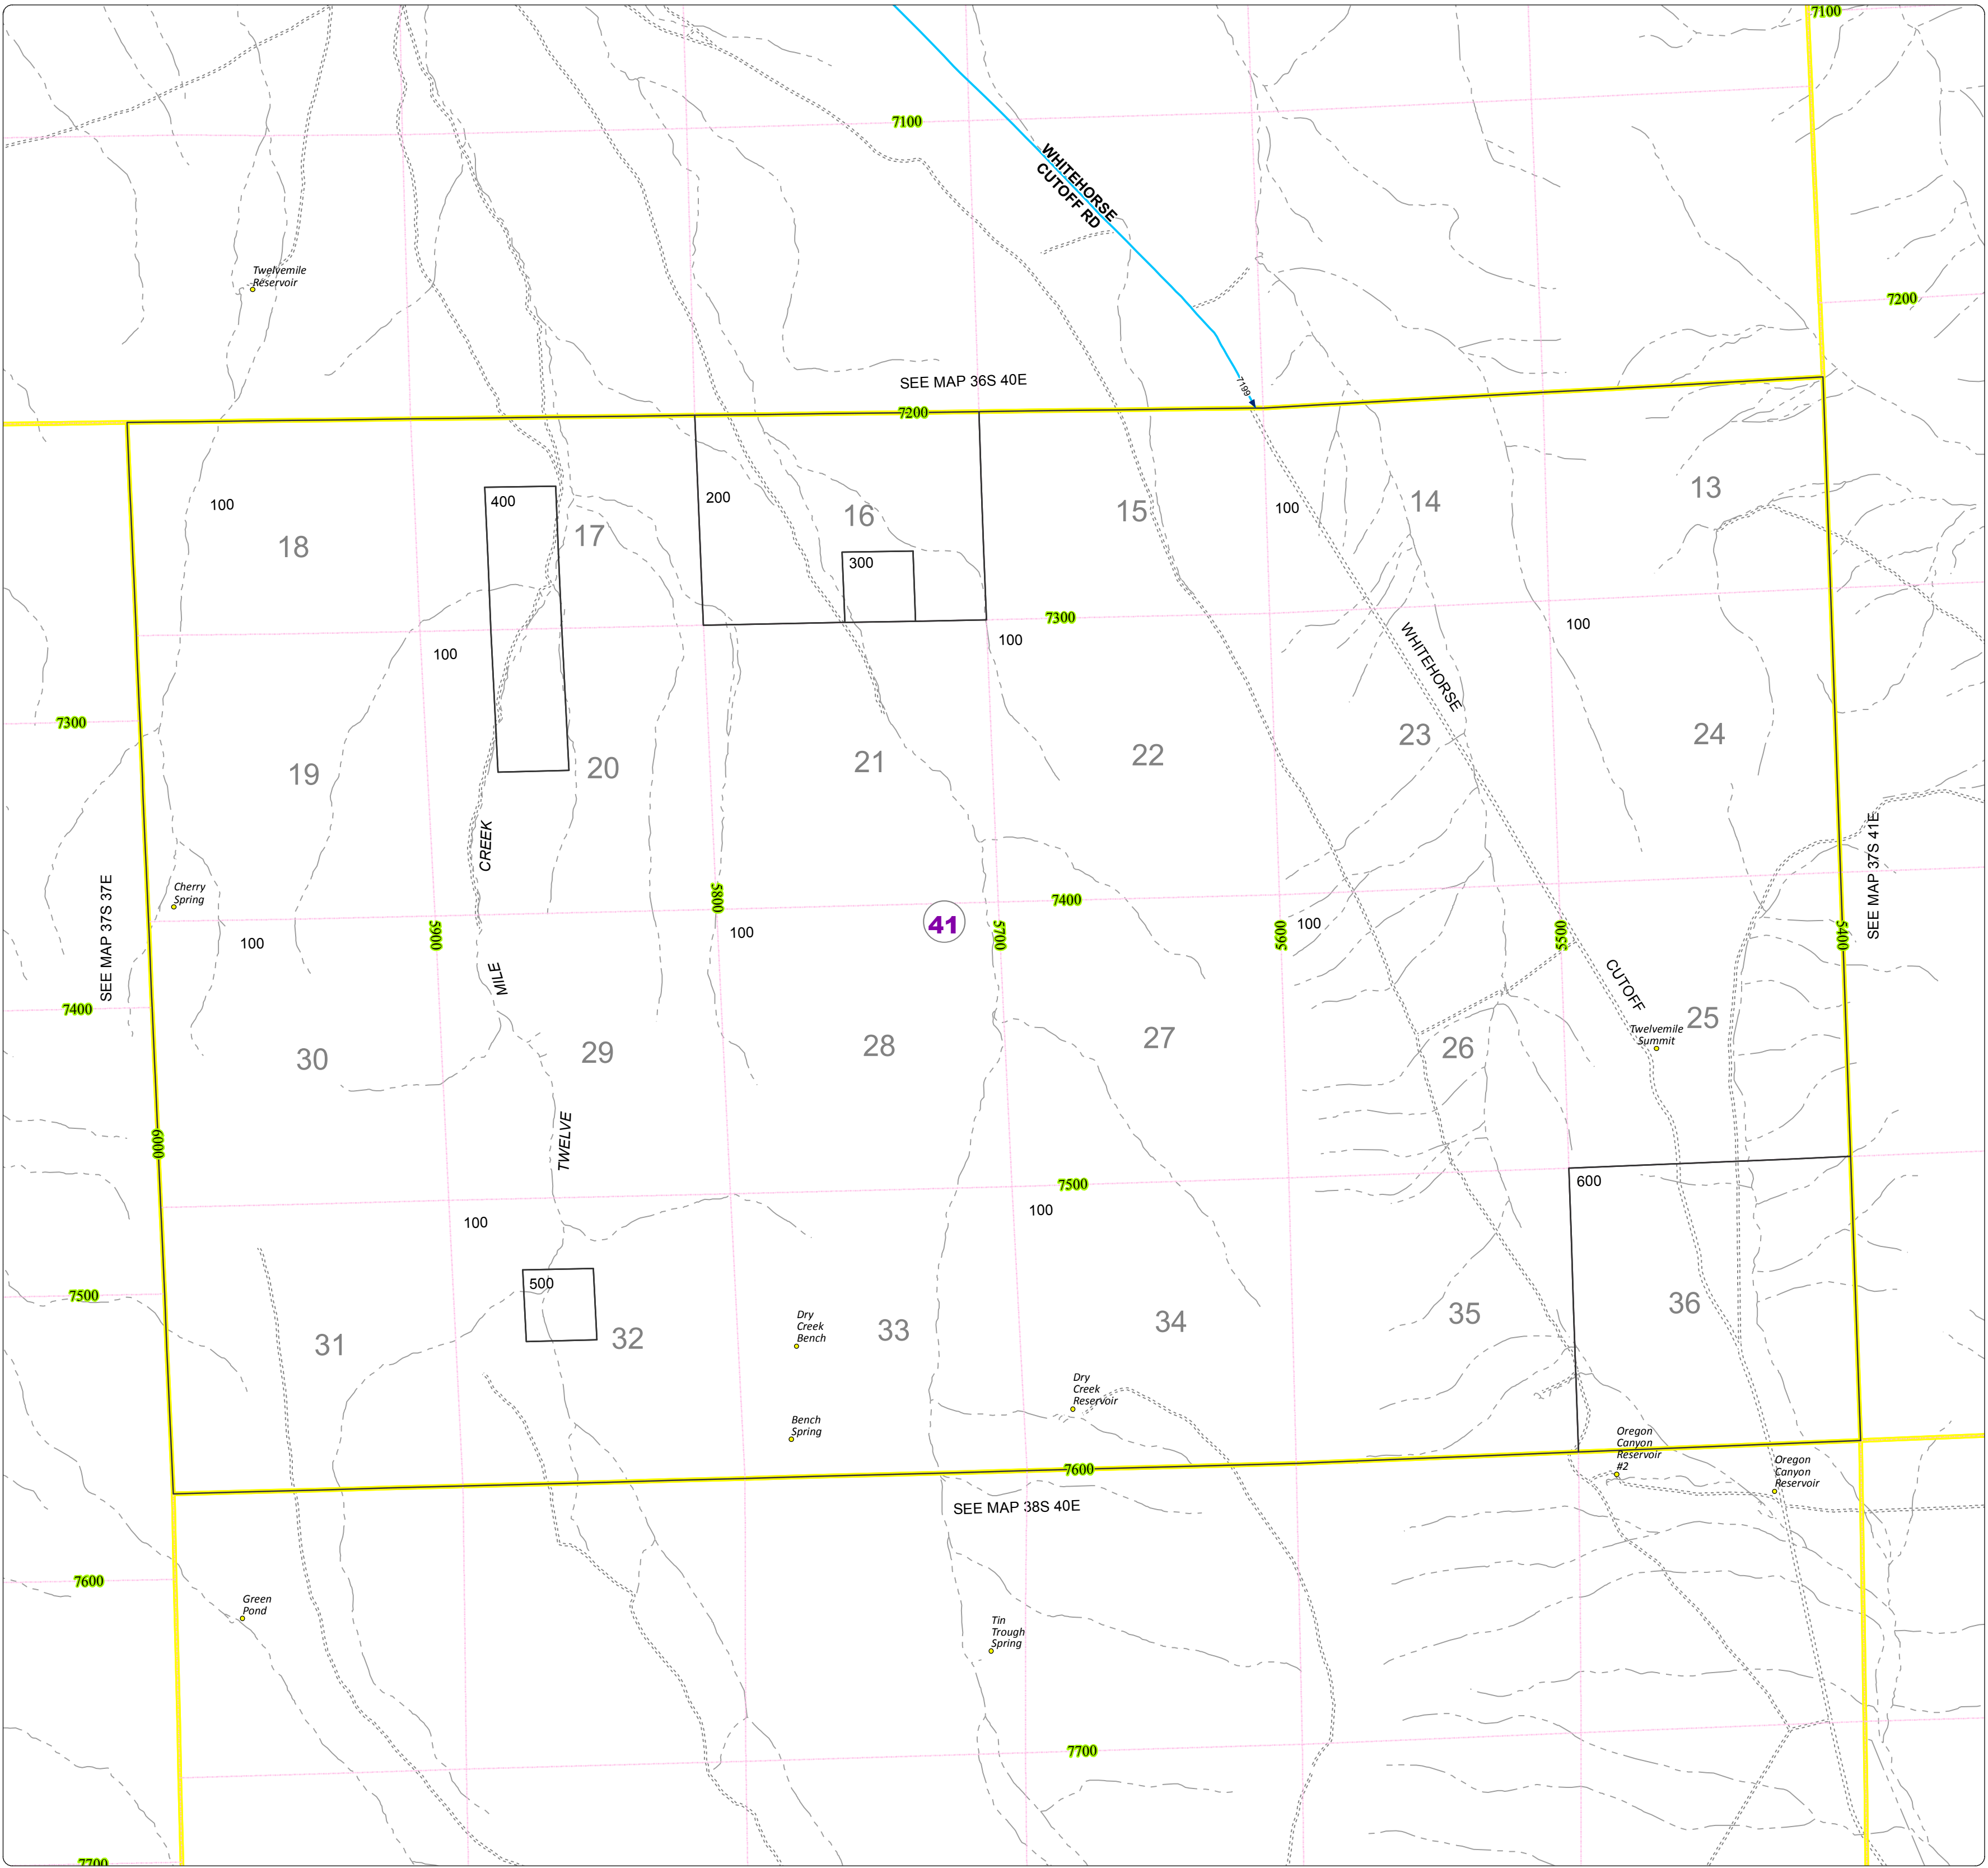

Malheur County Address Map

- Legend
- MapNumberBoundary
 - TAX CODE AREA
 - 41 - McDermitt

DISCLAIMER
This information is not intended for use as an address locator and it should be noted that not all county address will be found. Parcels containing multiple addresses may only display a single address as recorded in the Assessor's database. This public information should be accepted and used by the recipient with the understanding that the data received from multiple sources was developed and collected for assessment purpose only.

GL2016

37S40E