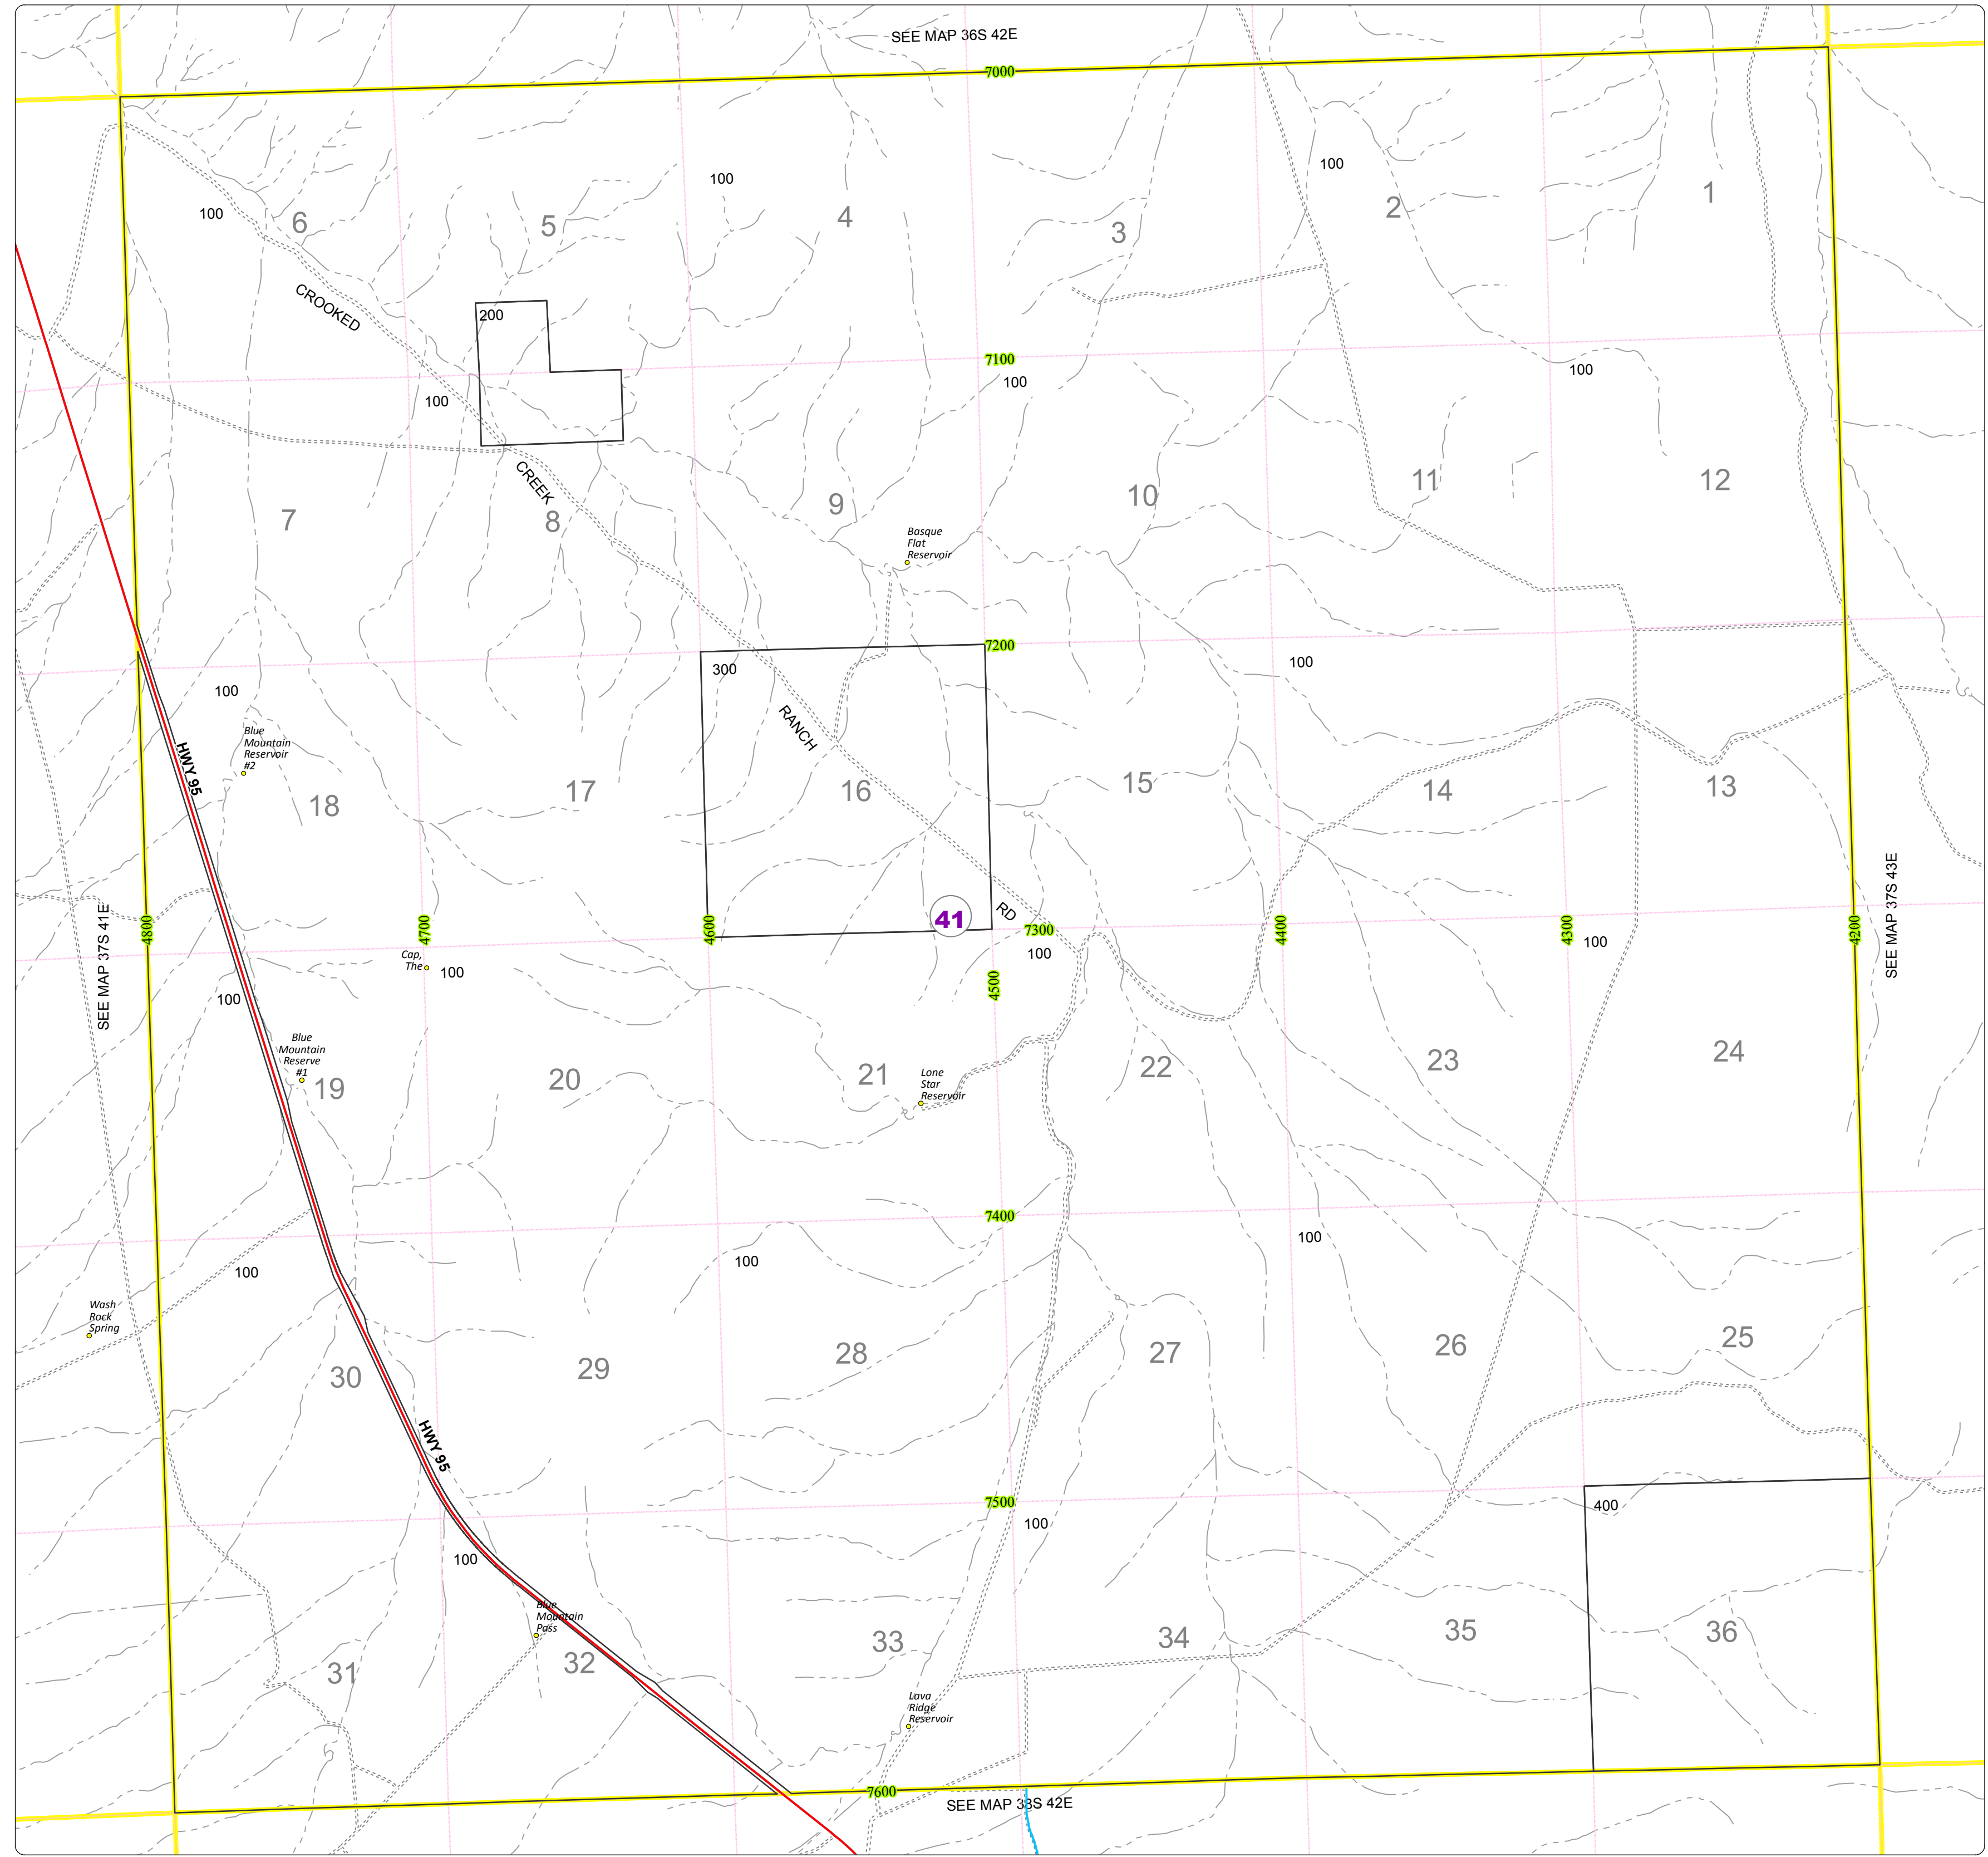

Malheur County Address Map

- Legend
- MapNumberBoundary
 - TAX CODE AREA**
 - 41 - McDermitt

DISCLAIMER
This information is not intended for use as an address locator and it should be noted that not all county address will be found. Parcels containing multiple addresses may only display a single address as recorded in the Assessor's database. This public information should be accepted and used by the recipient with the understanding that the data received from multiple sources was developed and collected for **assessment purpose only**.

GL2016

37S42E