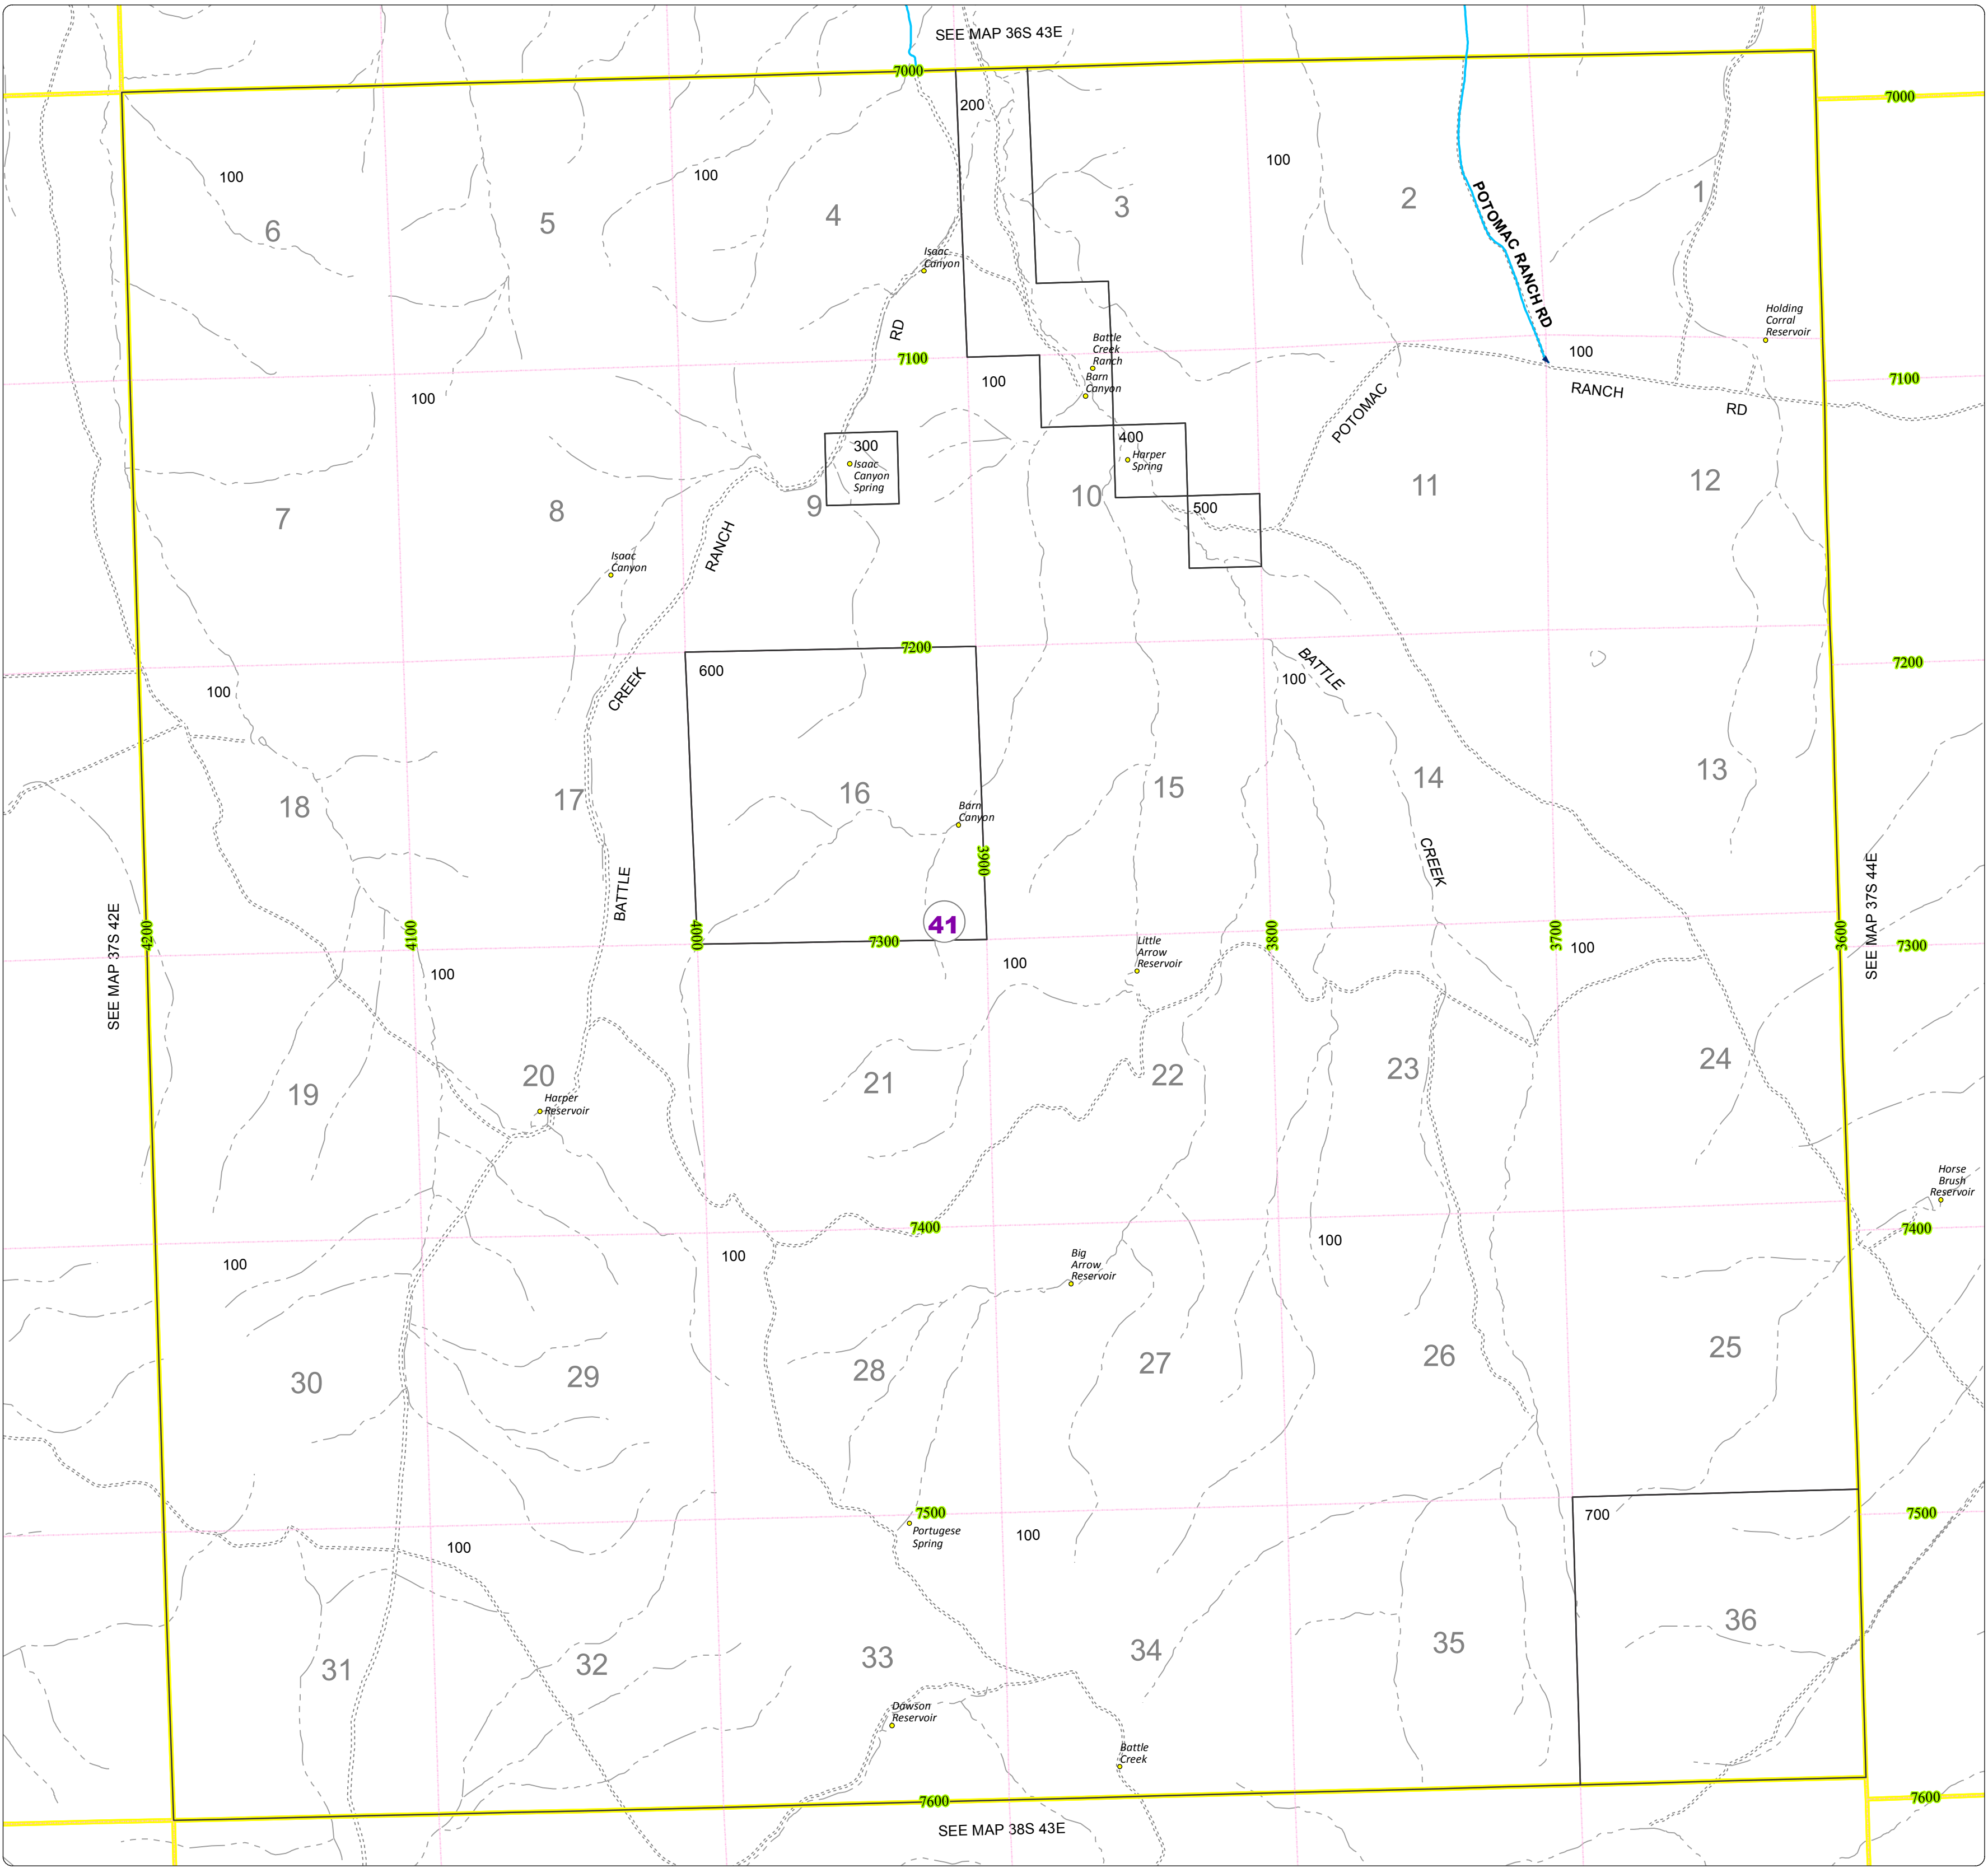

Malheur County Address Map

- Legend
- MapNumberBoundary
 - TAX CODE AREA
 - 41 - McDermitt

DISCLAIMER
This information is not intended for use as an address locator and it should be noted that not all county address will be found. Parcels containing multiple addresses may only display a single address as recorded in the Assessor's database. This public information should be accepted and used by the recipient with the understanding that the data received from multiple sources was developed and collected for assessment purpose only.