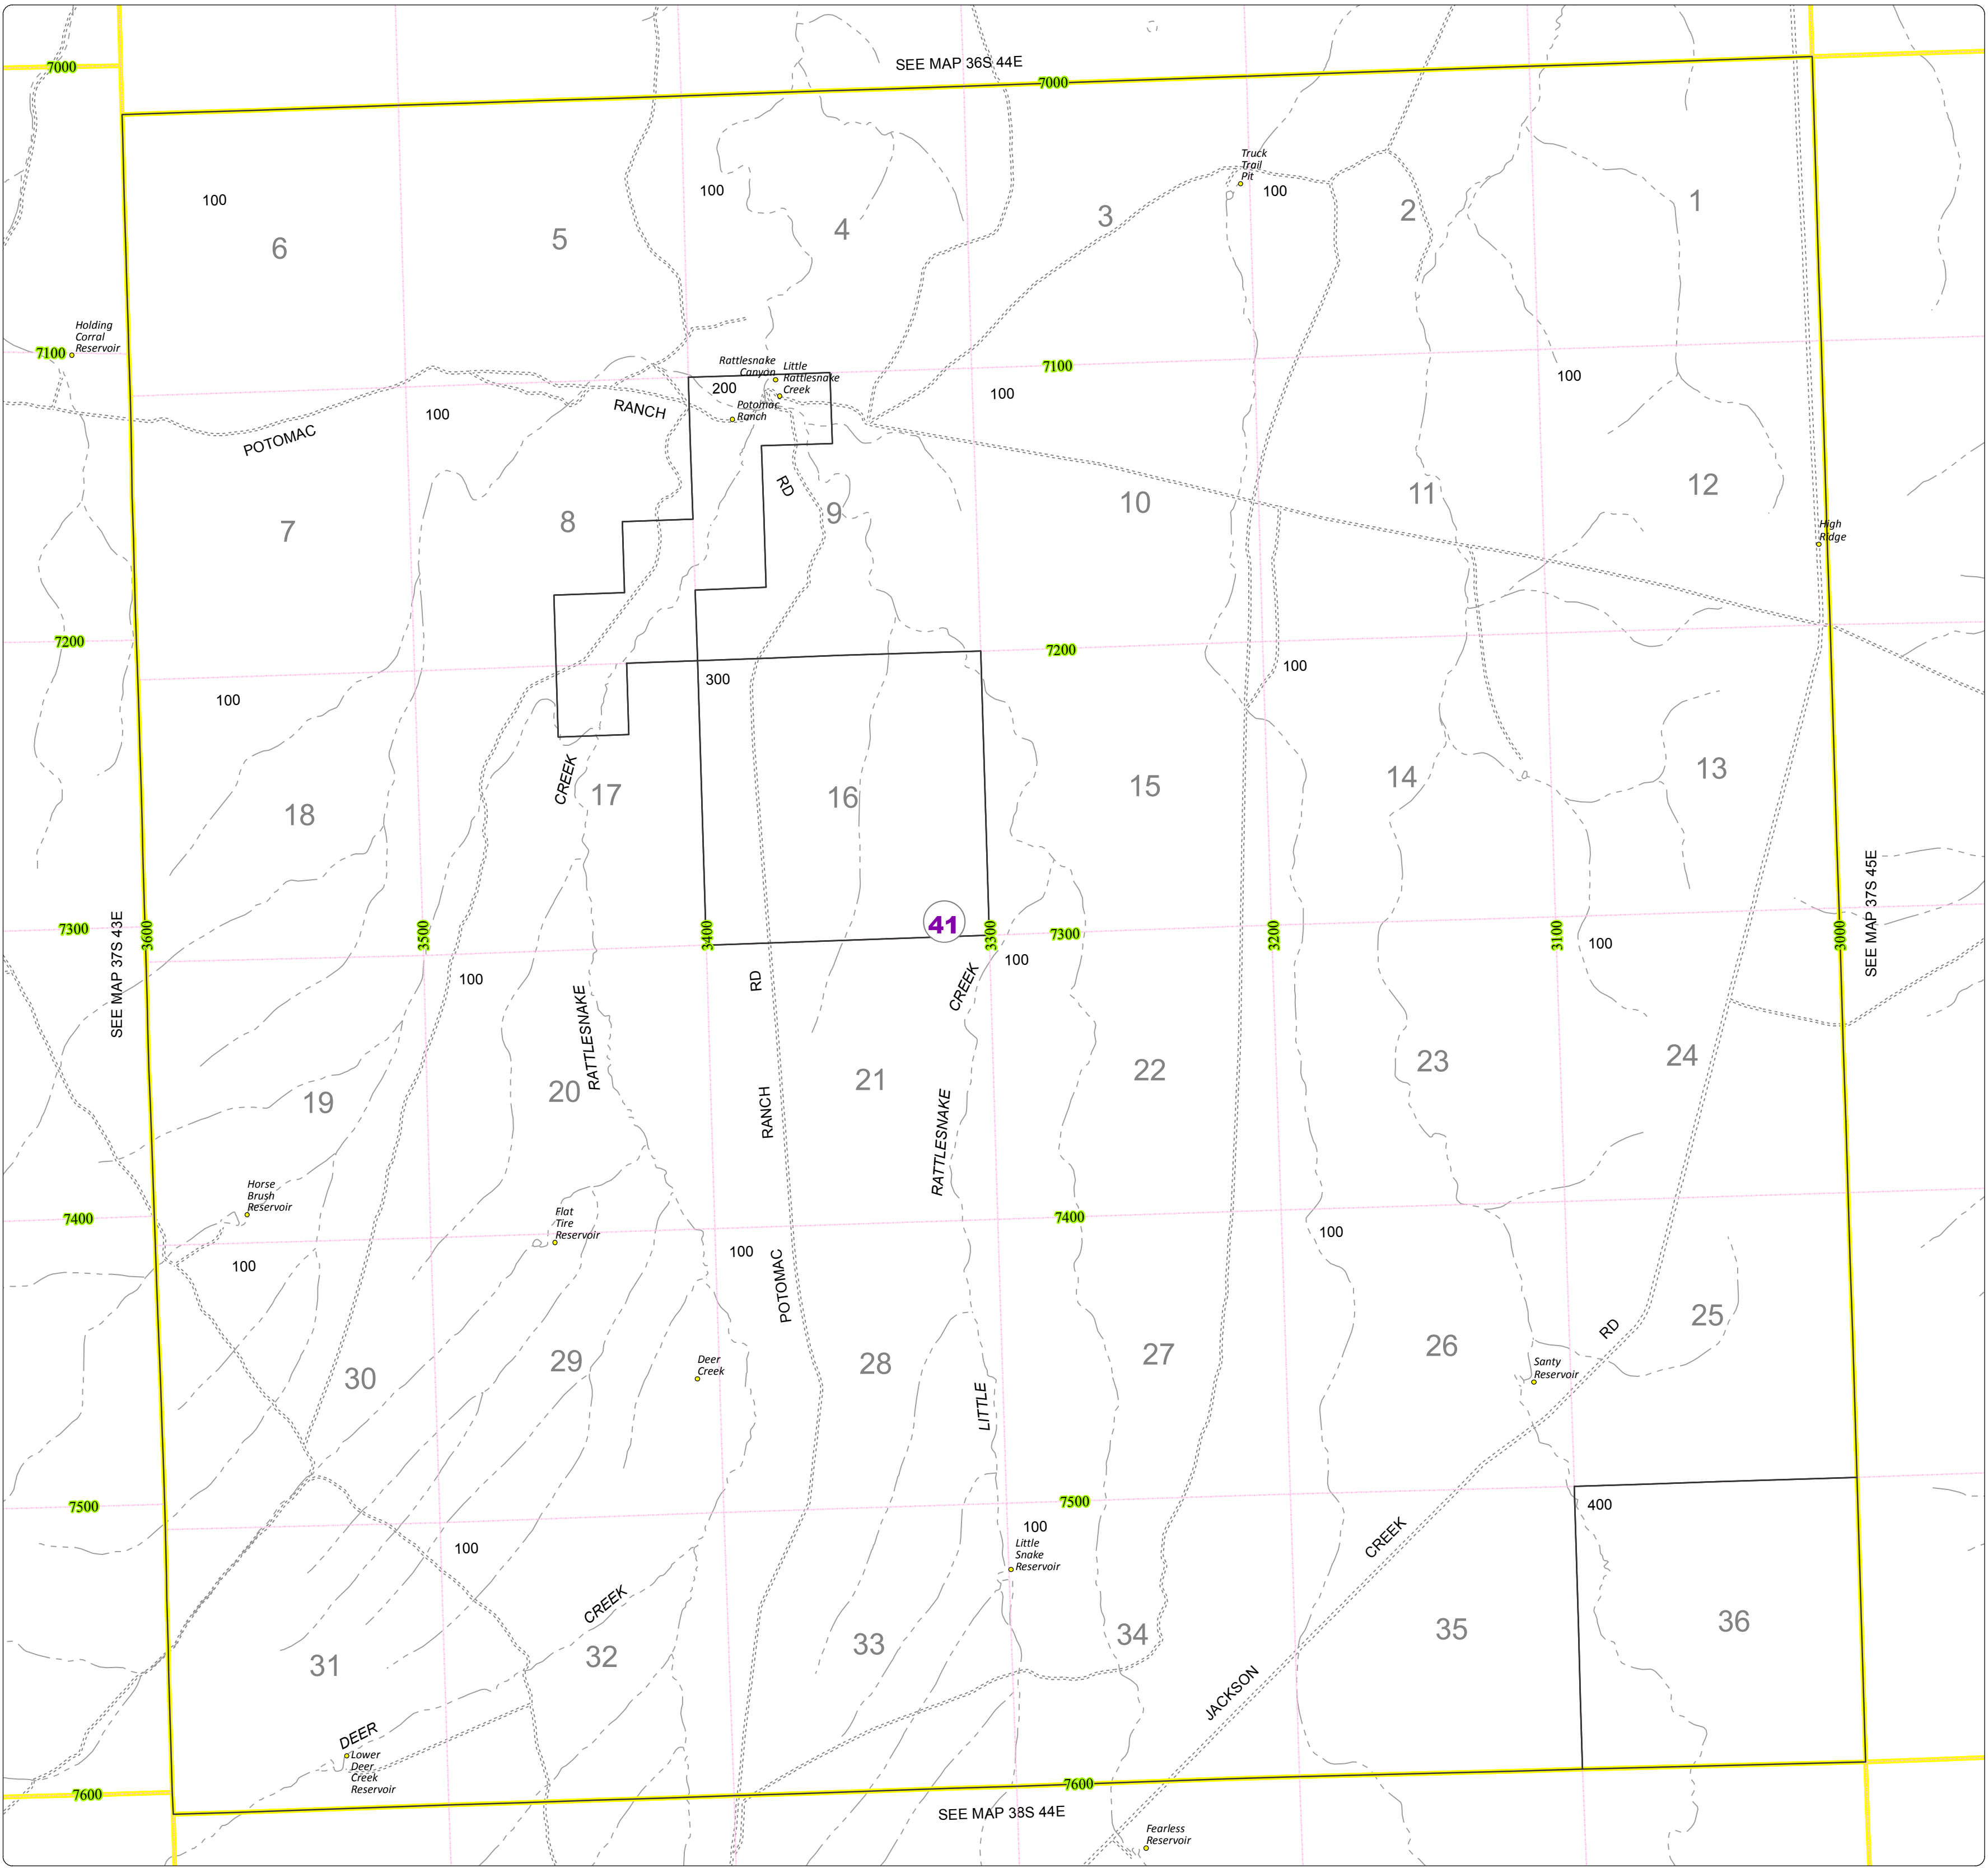

Malheur County Address Map

- Legend
- MapNumberBoundary
 - TAX CODE AREA**
 - 41 - McDermitt

DISCLAIMER
This information is not intended for use as an address locator and it should be noted that not all county address will be found. Parcels containing multiple addresses may only display a single address as recorded in the Assessor's database. This public information should be accepted and used by the recipient with the understanding that the data received from multiple sources was developed and collected for assessment purpose only.

GL2016

37S44E