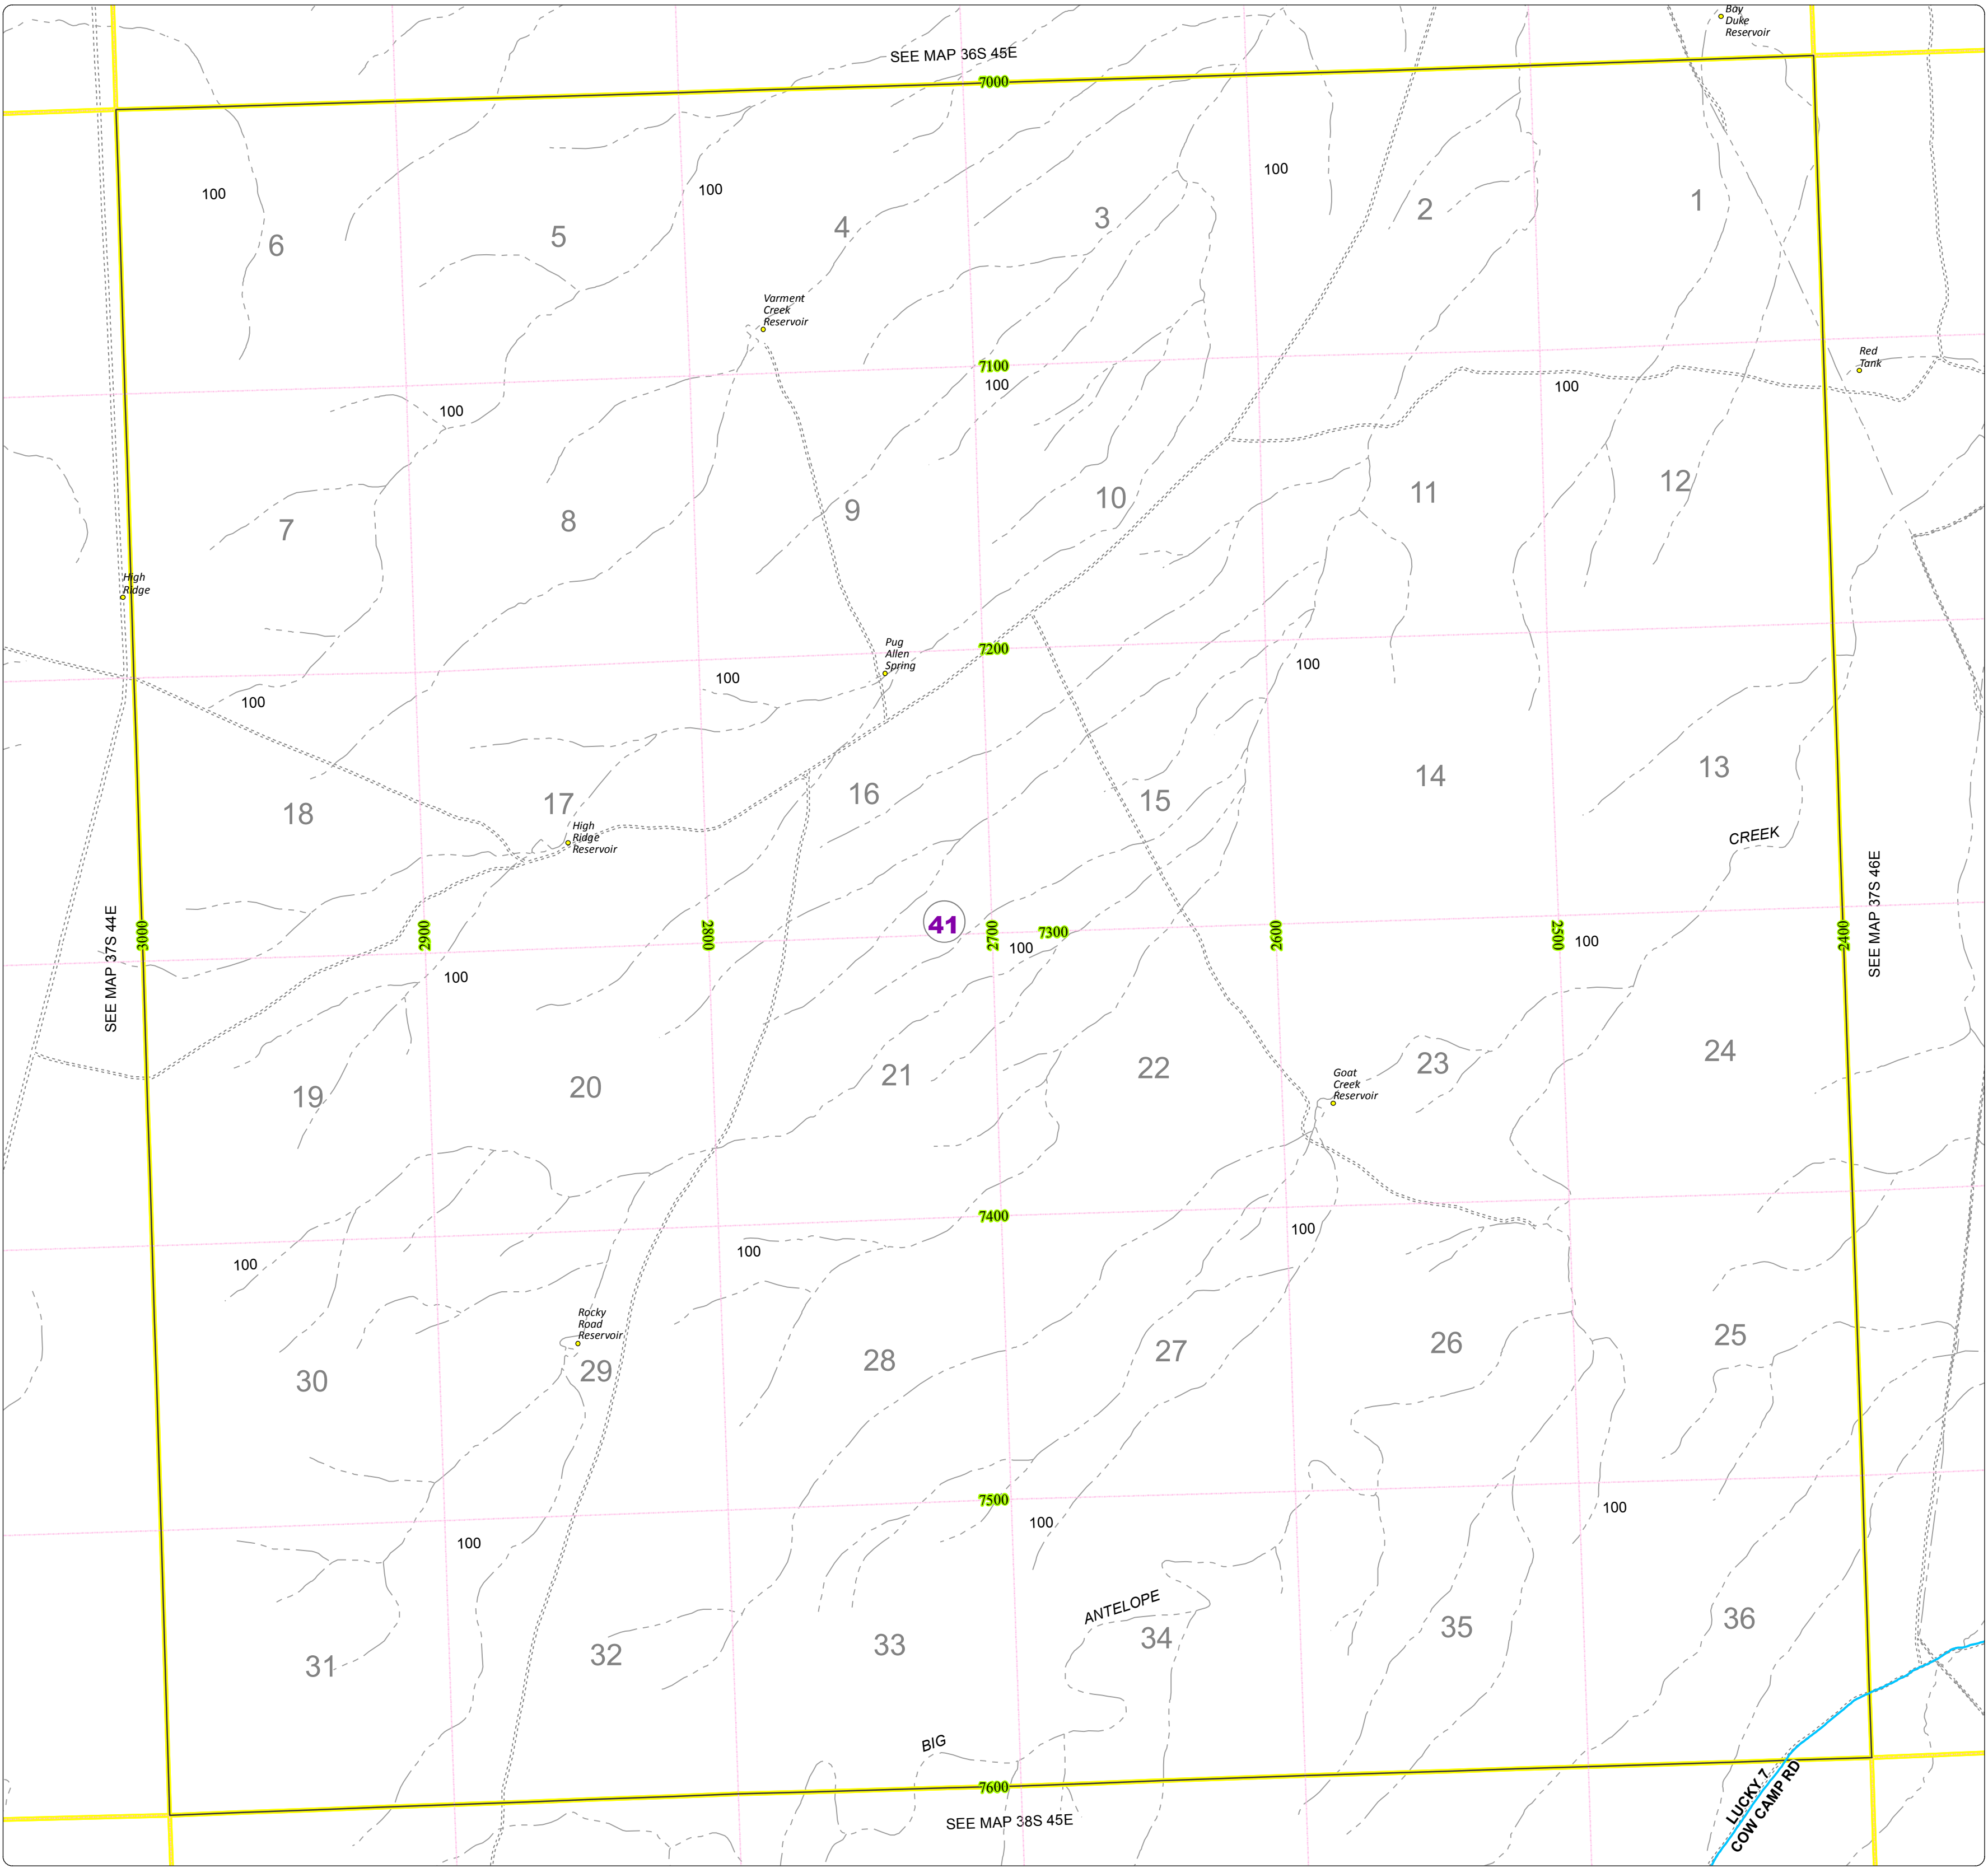

# Malheur County Address Map

- Legend
- MapNumberBoundary
  - TAX CODE AREA
  - 41 - McDermitt

**DISCLAIMER**  
This information is not intended for use as an address locator and it should be noted that not all county address will be found. Parcels containing multiple addresses may only display a single address as recorded in the Assessor's database. This public information should be accepted and used by the recipient with the understanding that the data received from multiple sources was developed and collected for assessment purpose only.

## 37S45E