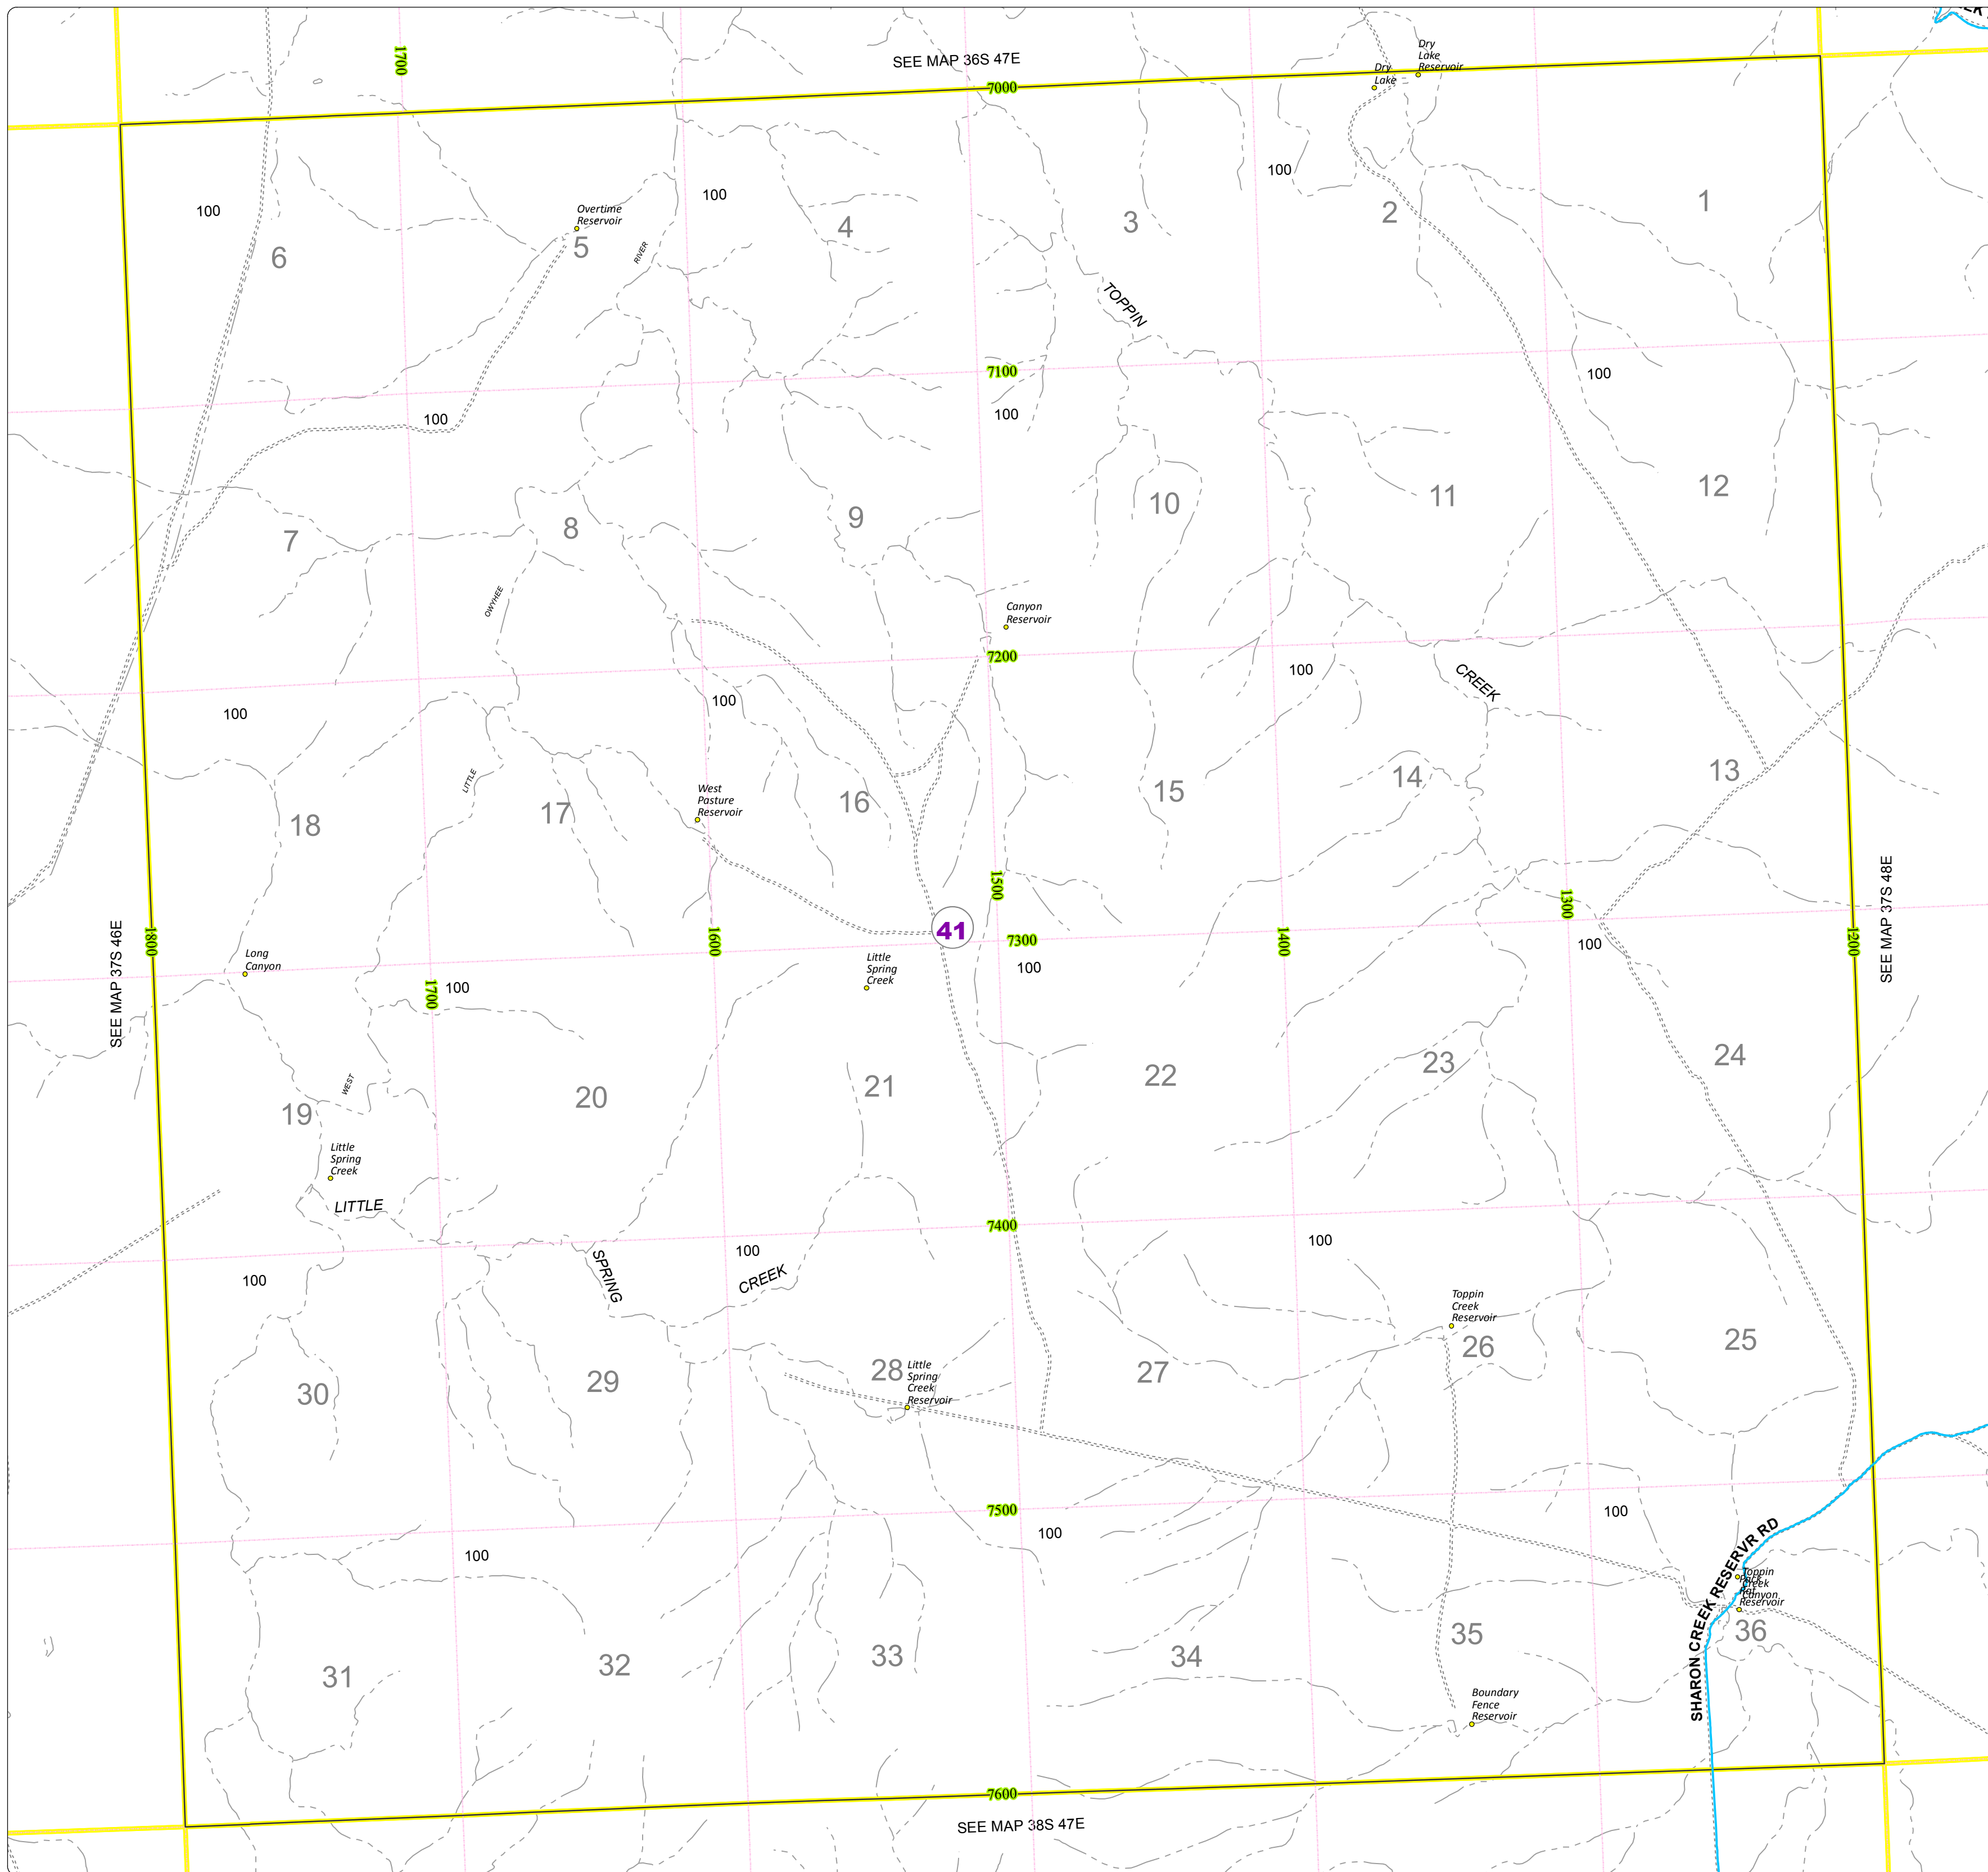

Malheur County Address Map

- Legend
- MapNumberBoundary
 - TAX CODE AREA
 - 41 - McDermitt

DISCLAIMER
This information is not intended for use as an address locator and it should be noted that not all county address will be found. Parcels containing multiple addresses may only display a single address as recorded in the Assessor's database. This public information should be accepted and used by the recipient with the understanding that the data received from multiple sources was developed and collected for **assessment purpose only**.