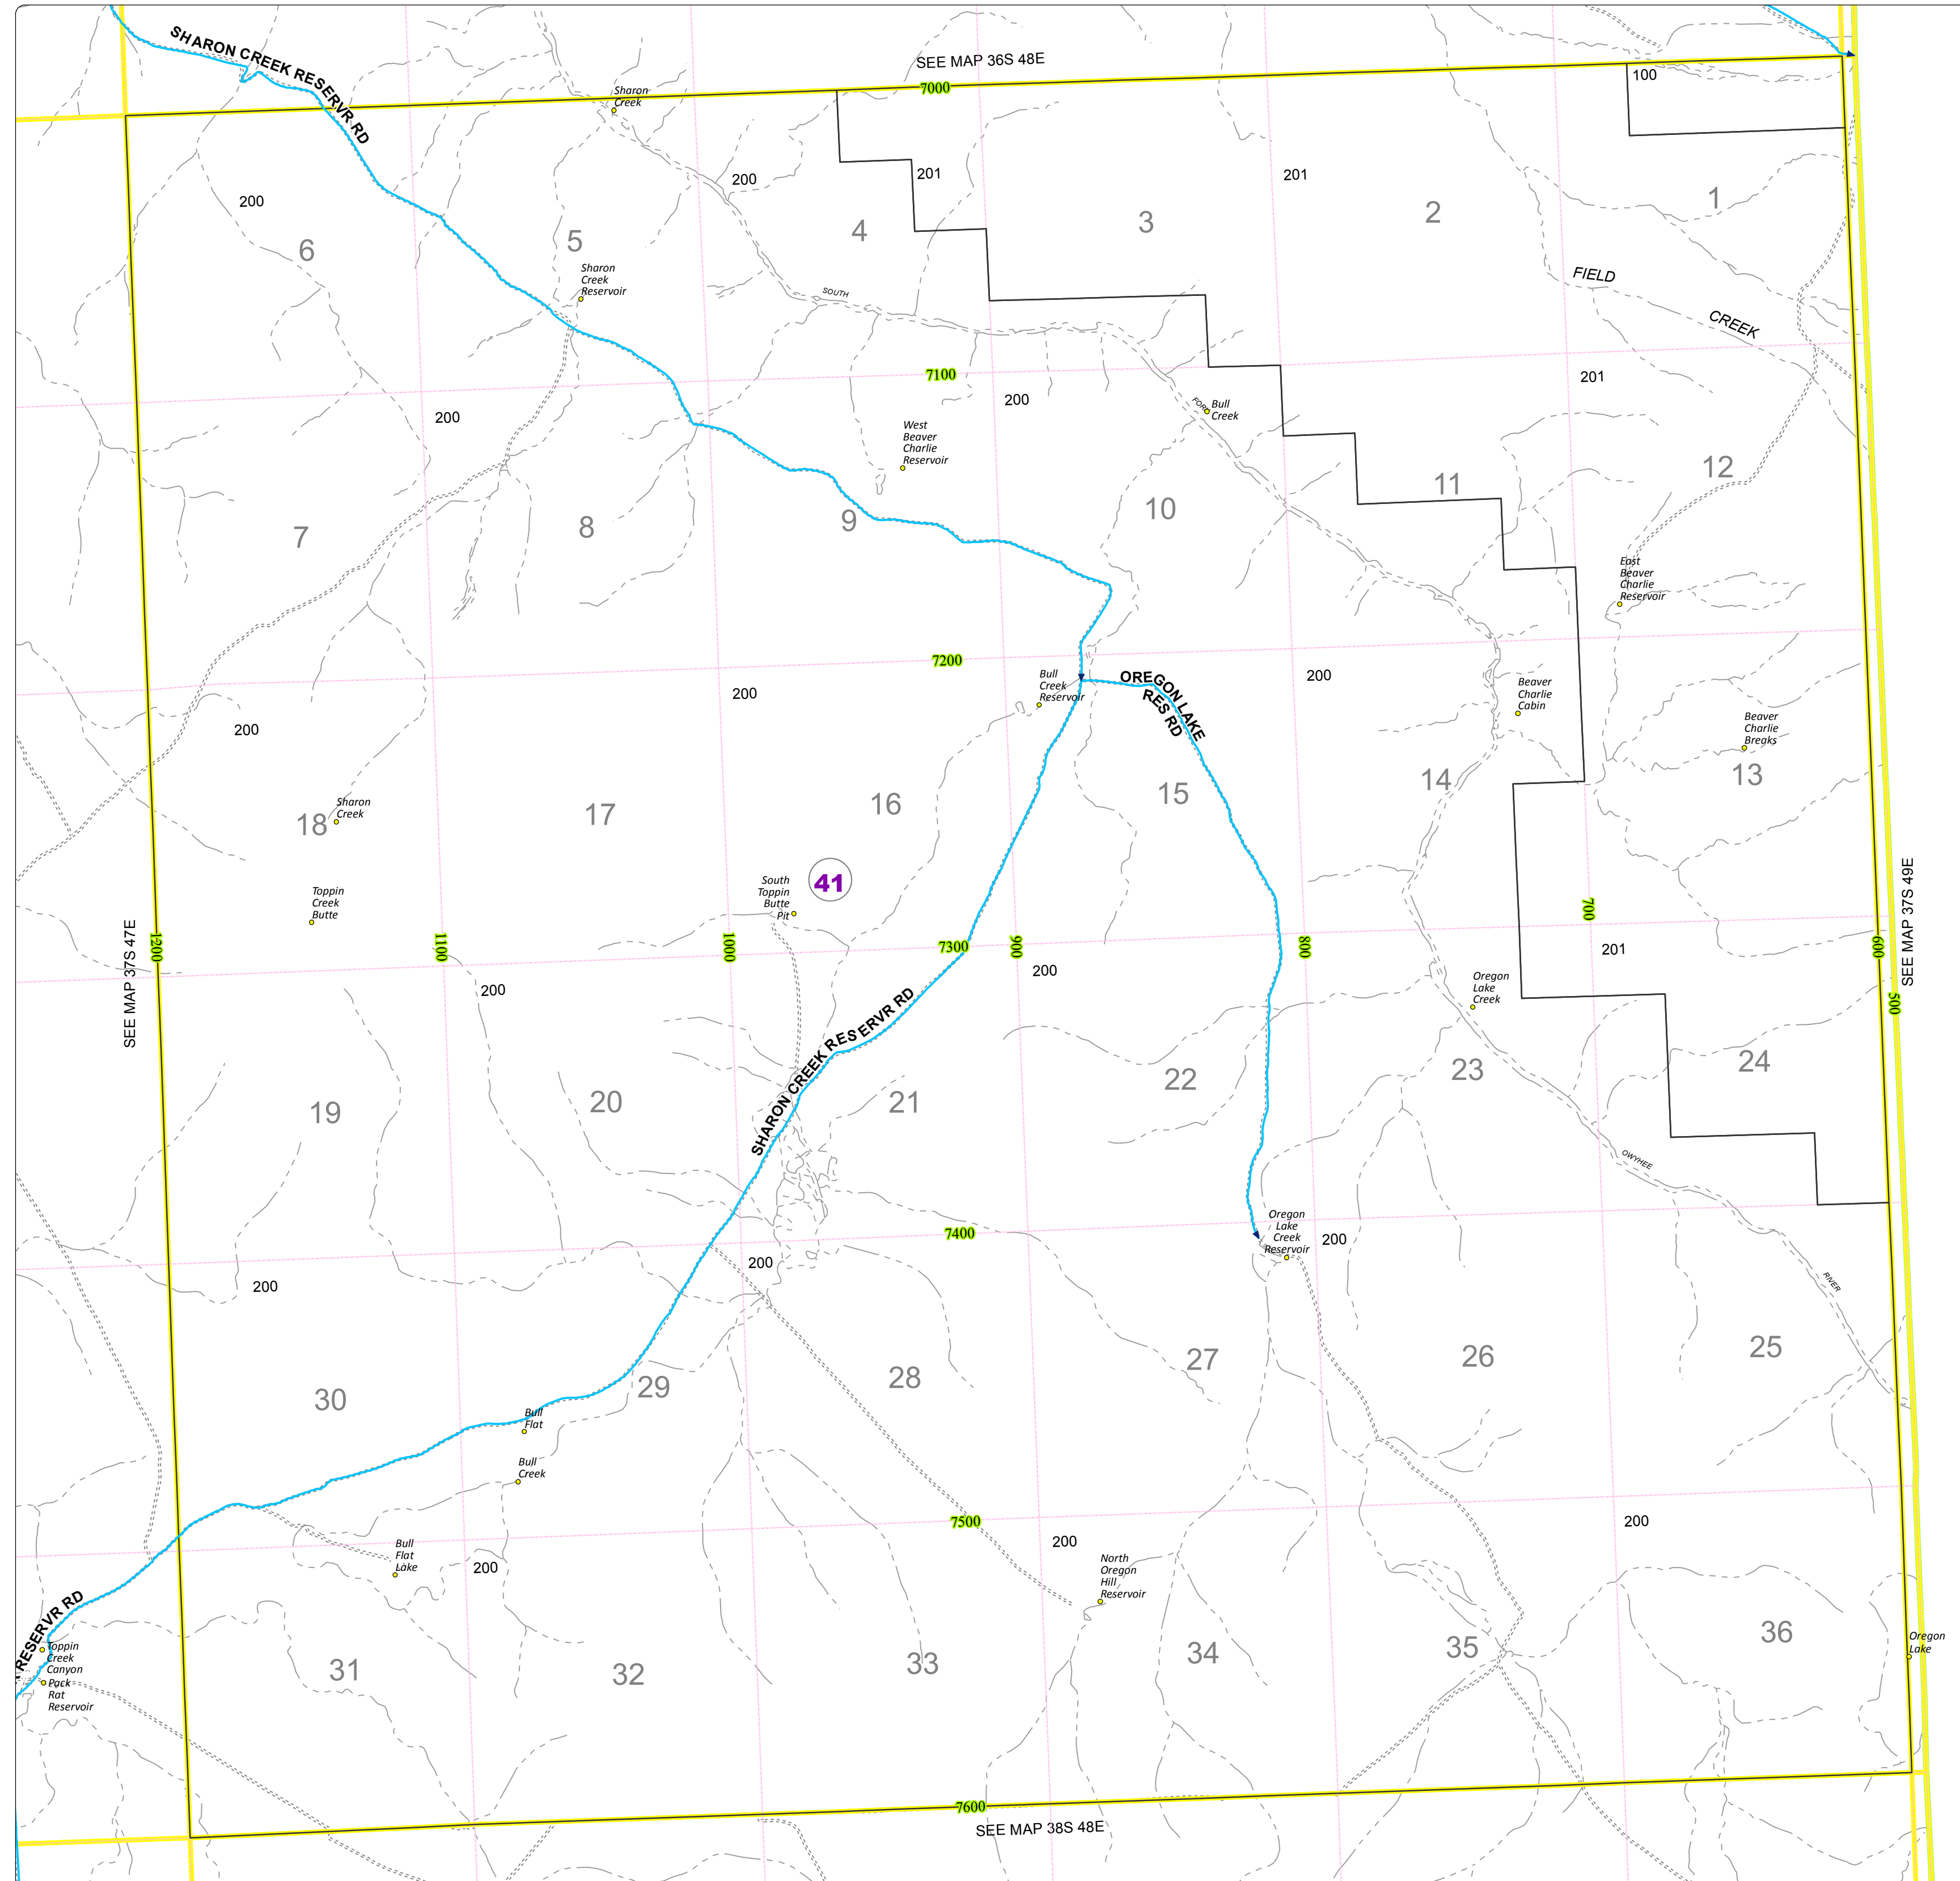

# Malheur County Address Map

- Legend
- MapNumberBoundary
  - TAX CODE AREA
  - 41 - McDermitt

**DISCLAIMER**  
This information is not intended for use as an address locator and it should be noted that not all county address will be found. Parcels containing multiple addresses may only display a single address as recorded in the Assessor's database. This public information should be accepted and used by the recipient with the understanding that the data received from multiple sources was developed and collected for **assessment purpose only**.

## 37S48E