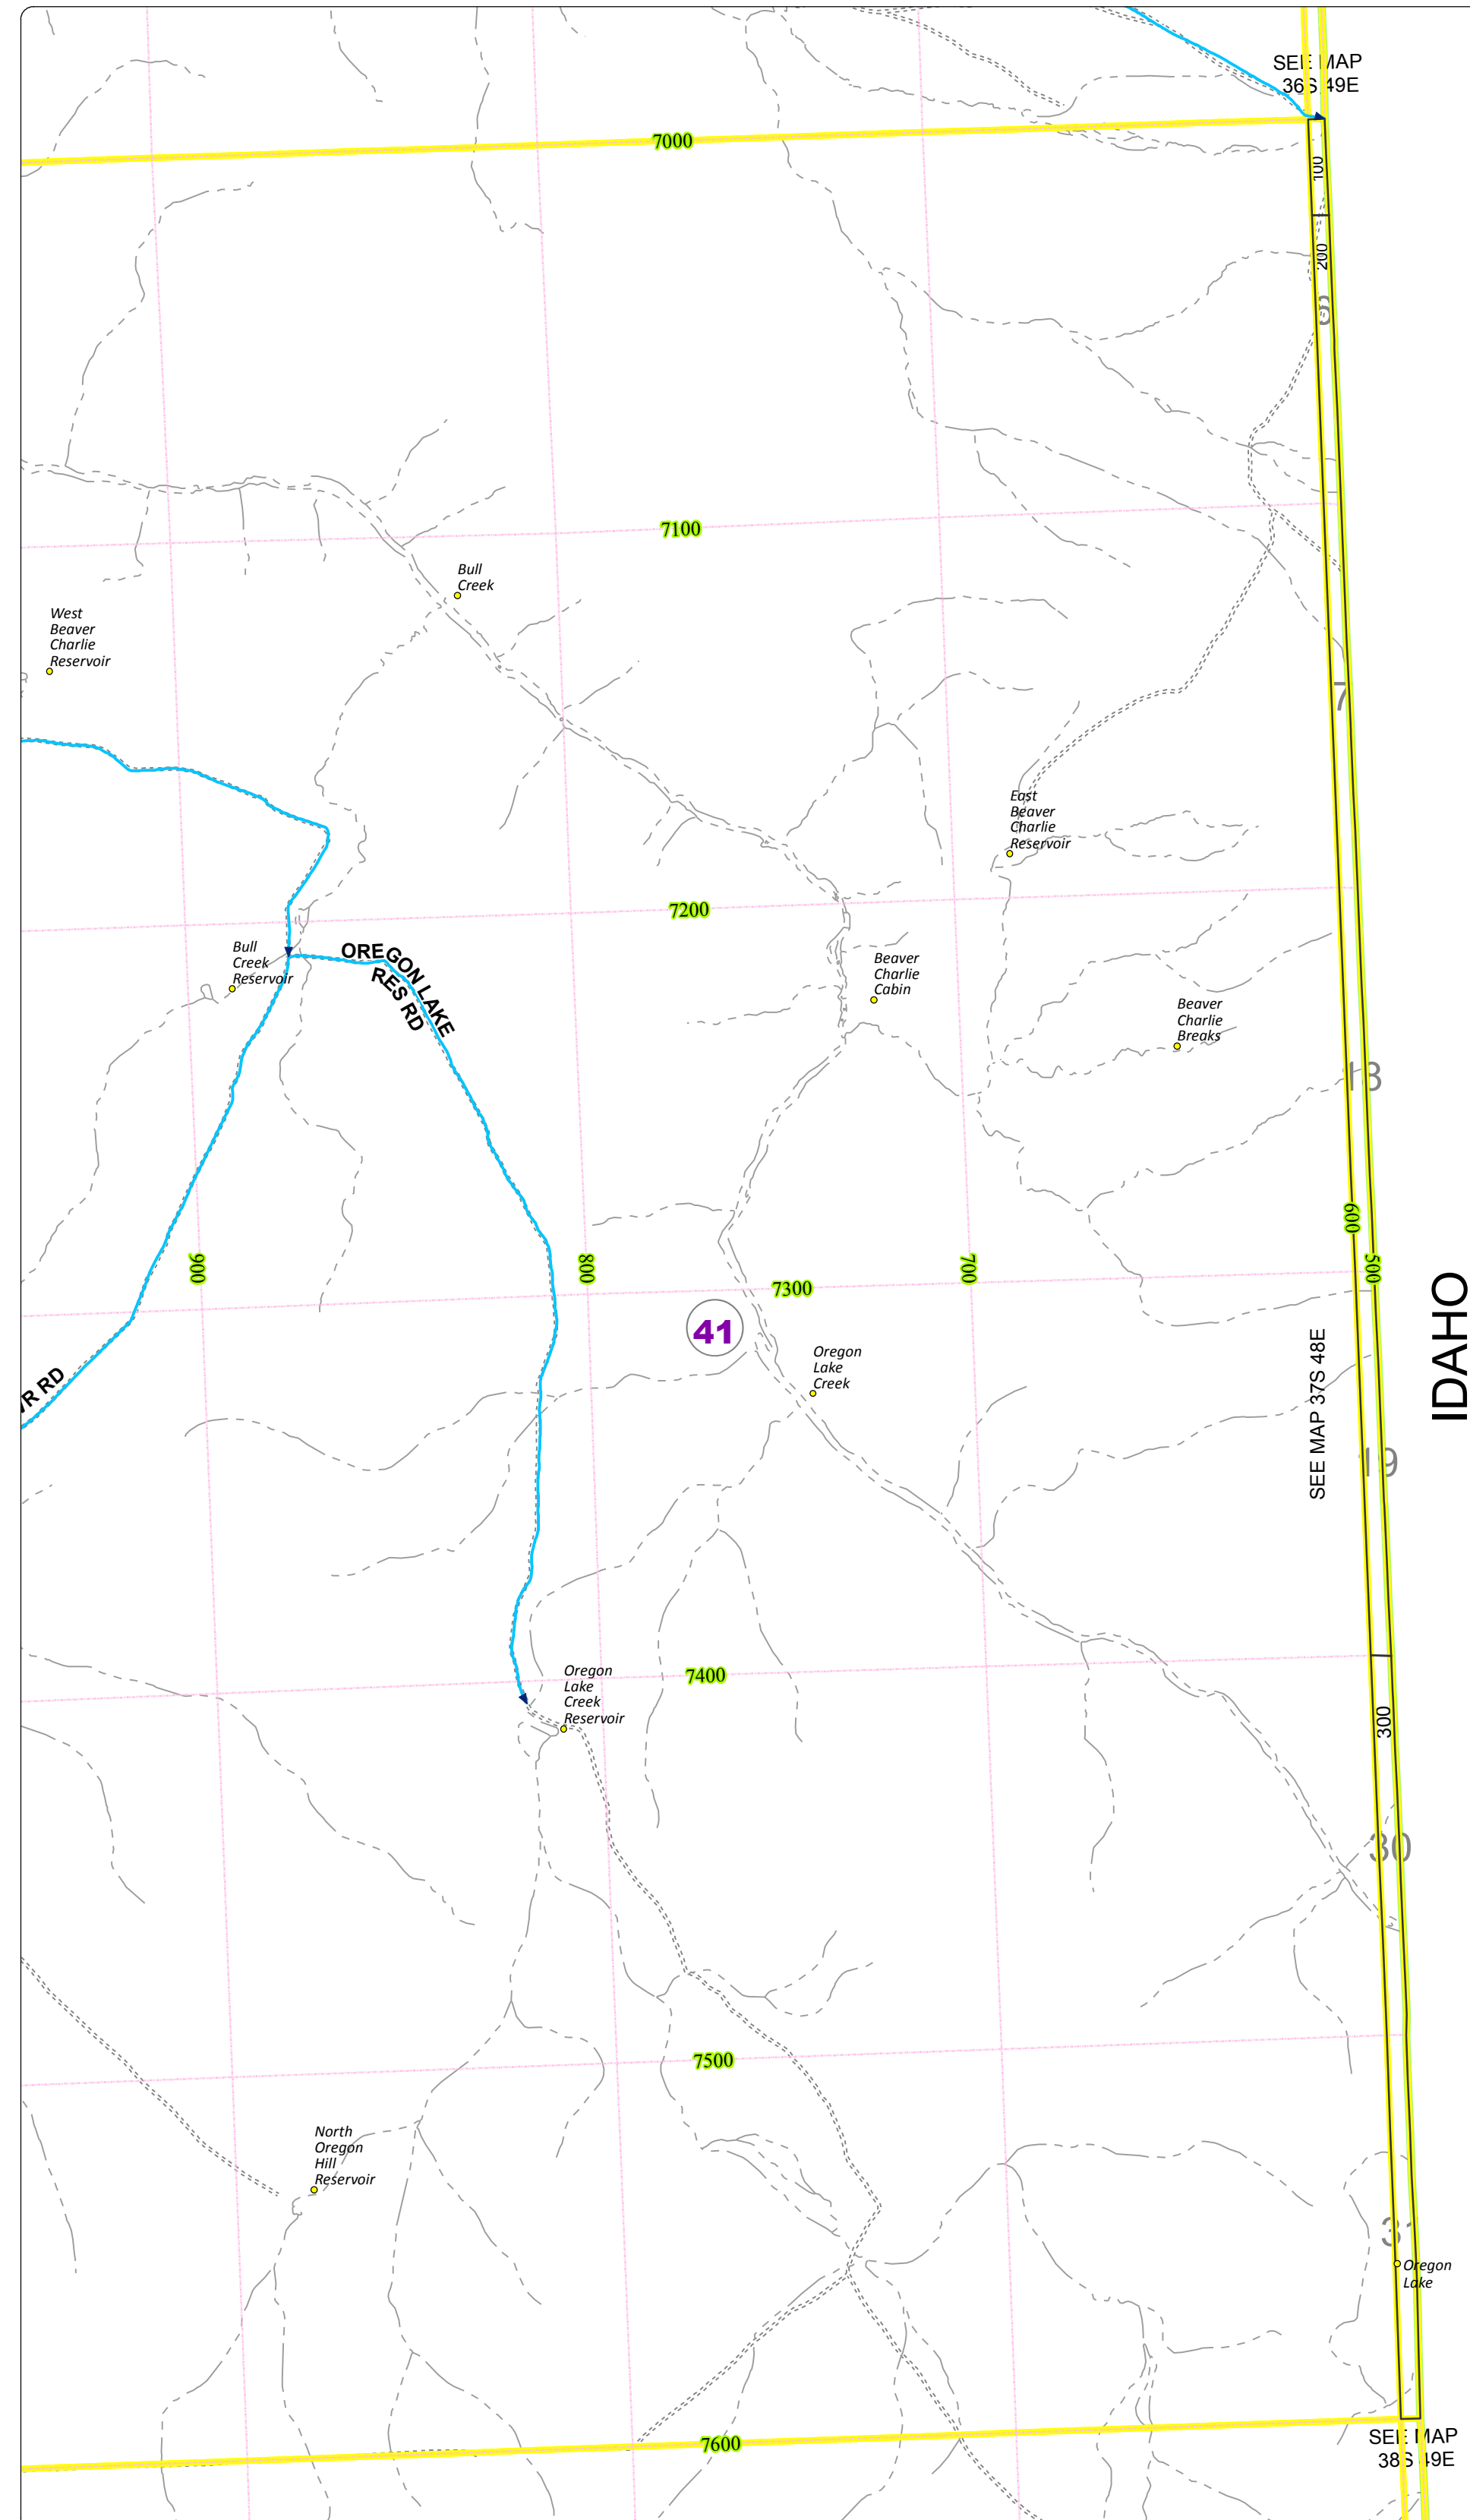

# Malheur County Address Map

- Legend
- MapNumberBoundary
  - TAX CODE AREA**
  - 41 - McDermitt

**DISCLAIMER**  
This information is not intended for use as an address locator and it should be noted that not all county address will be found. Parcels containing multiple addresses may only display a single address as recorded in the Assessor's database. This public information should be accepted and used by the recipient with the understanding that the data received from multiple sources was developed and collected for **assessment purpose only**.

## 37S49E