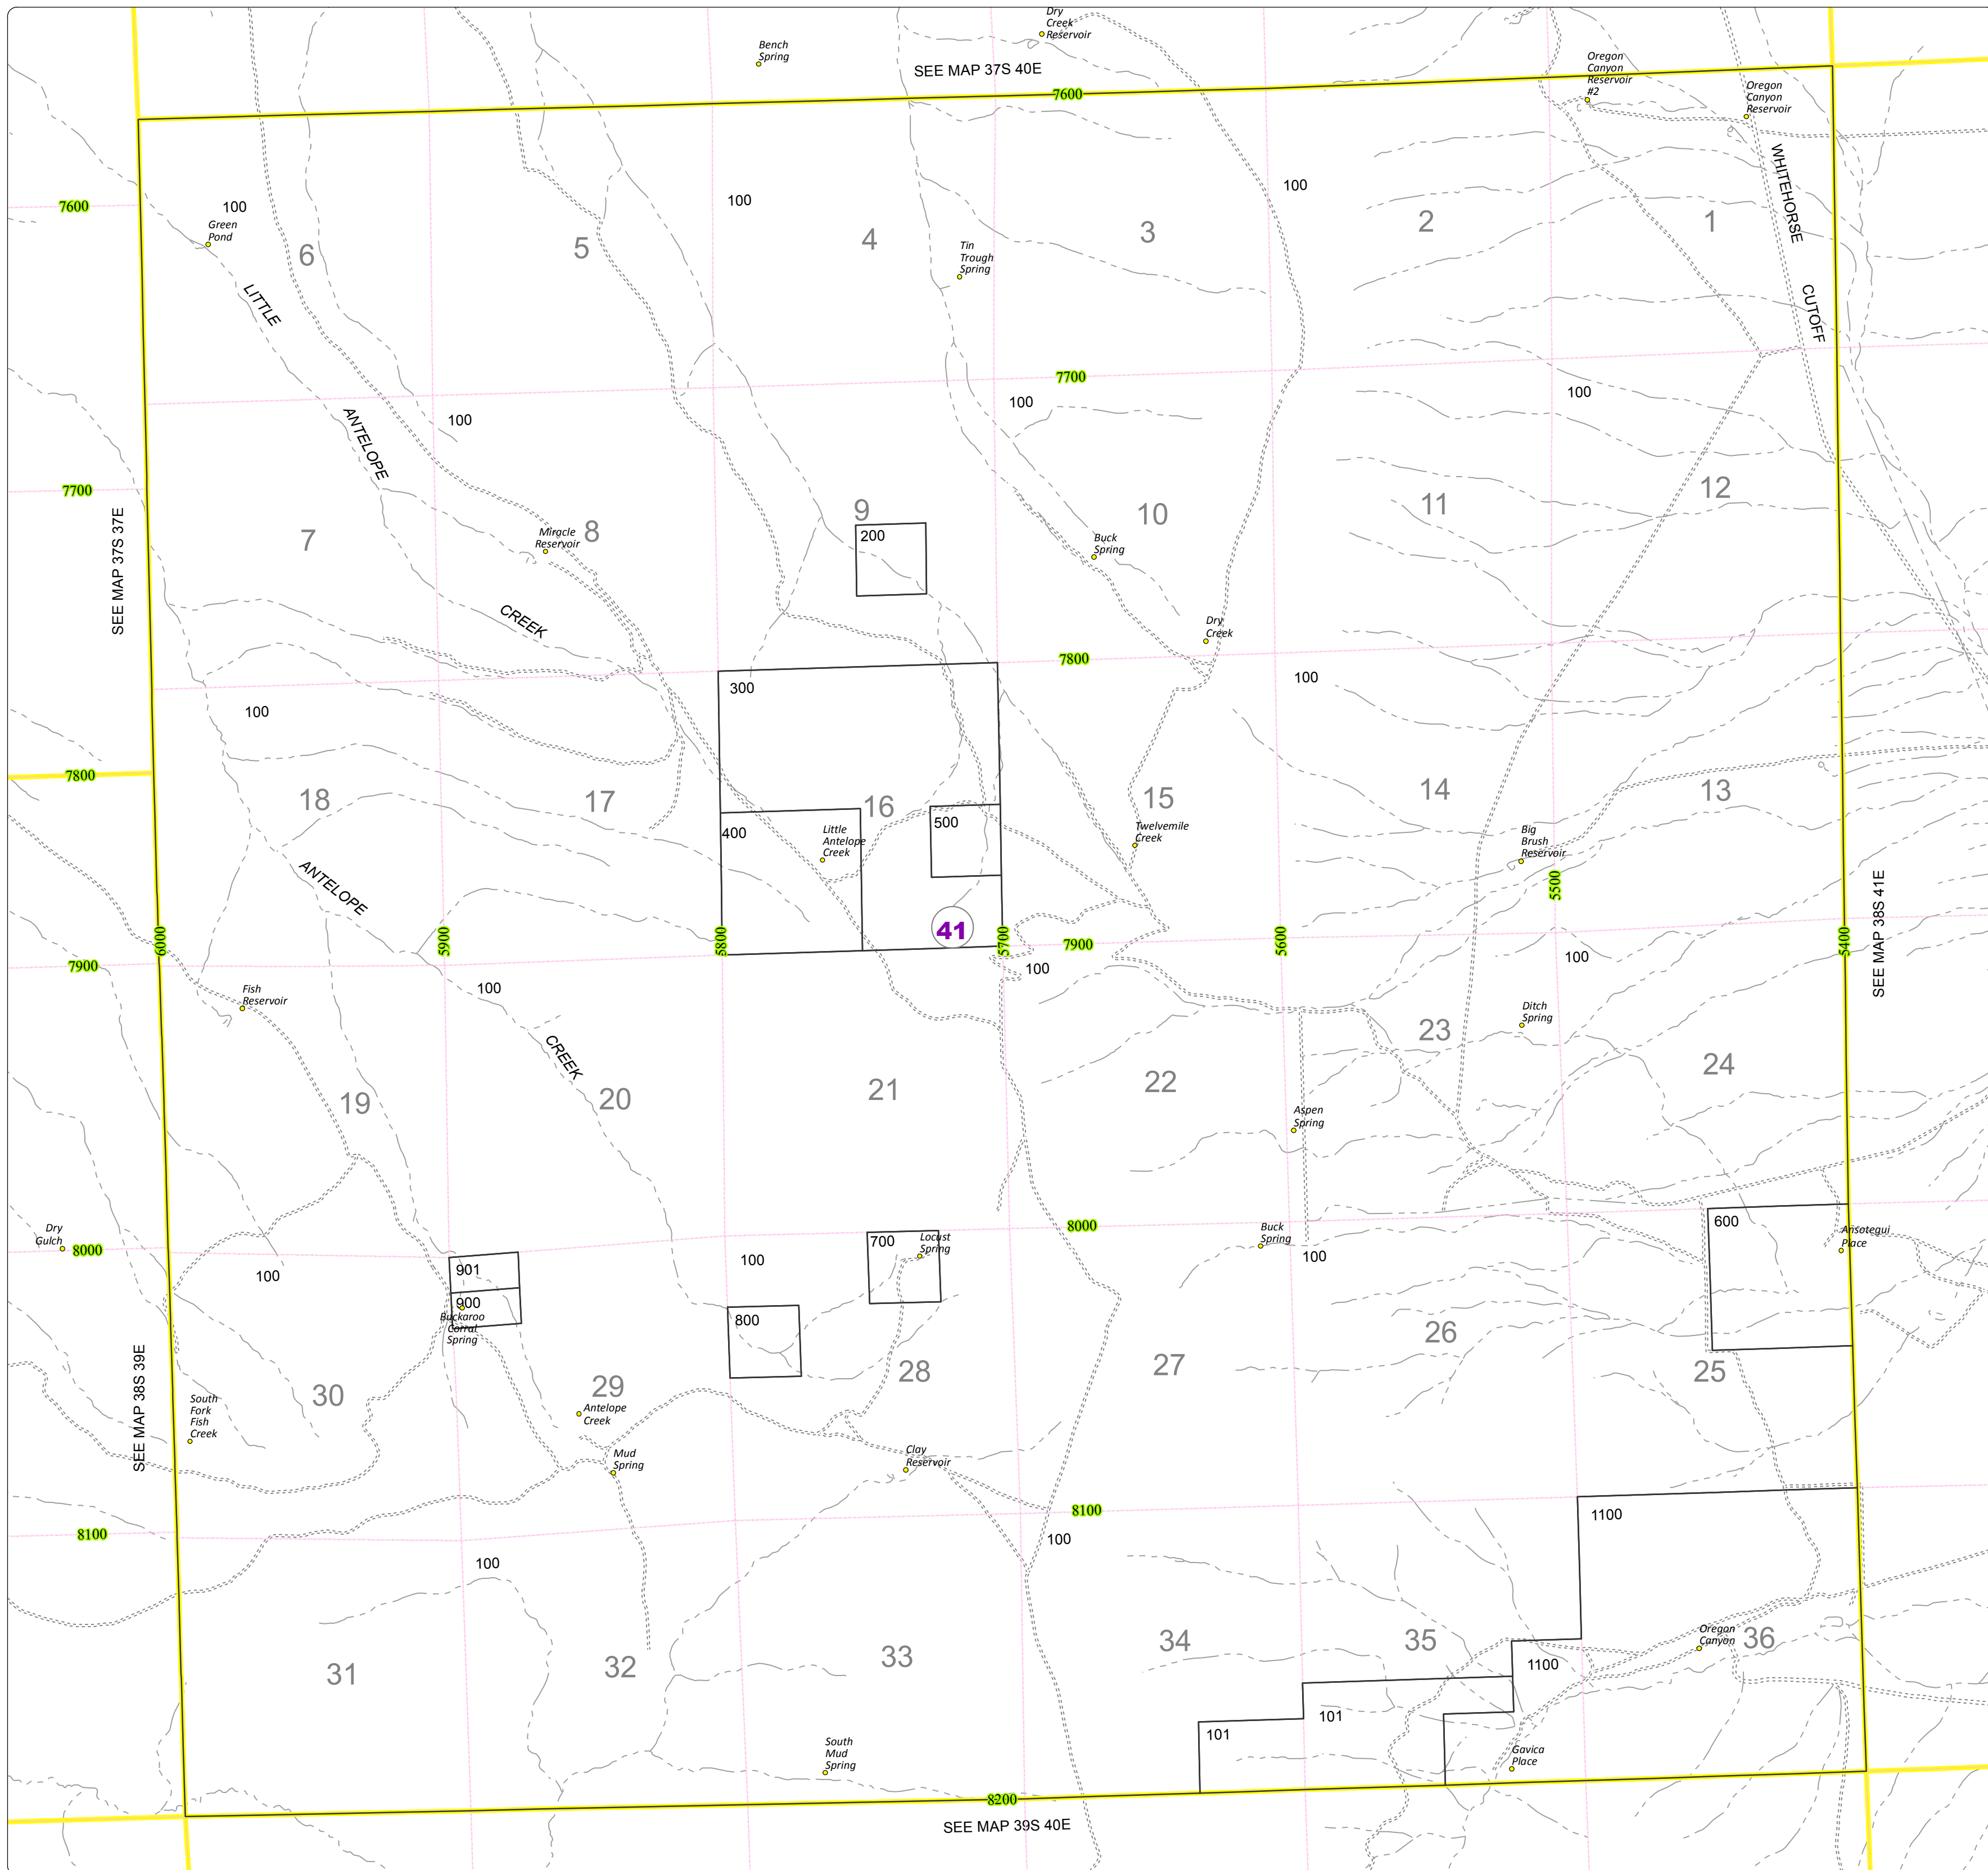

# Malheur County Address Map

- Legend
- MapNumberBoundary
  - TAX CODE AREA
  - 41 - McDermitt

**DISCLAIMER**  
This information is not intended for use as an address locator and it should be noted that not all county address will be found. Parcels containing multiple addresses may only display a single address as recorded in the Assessor's database. This public information should be accepted and used by the recipient with the understanding that the data received from multiple sources was developed and collected for assessment purpose only.

## 38S40E