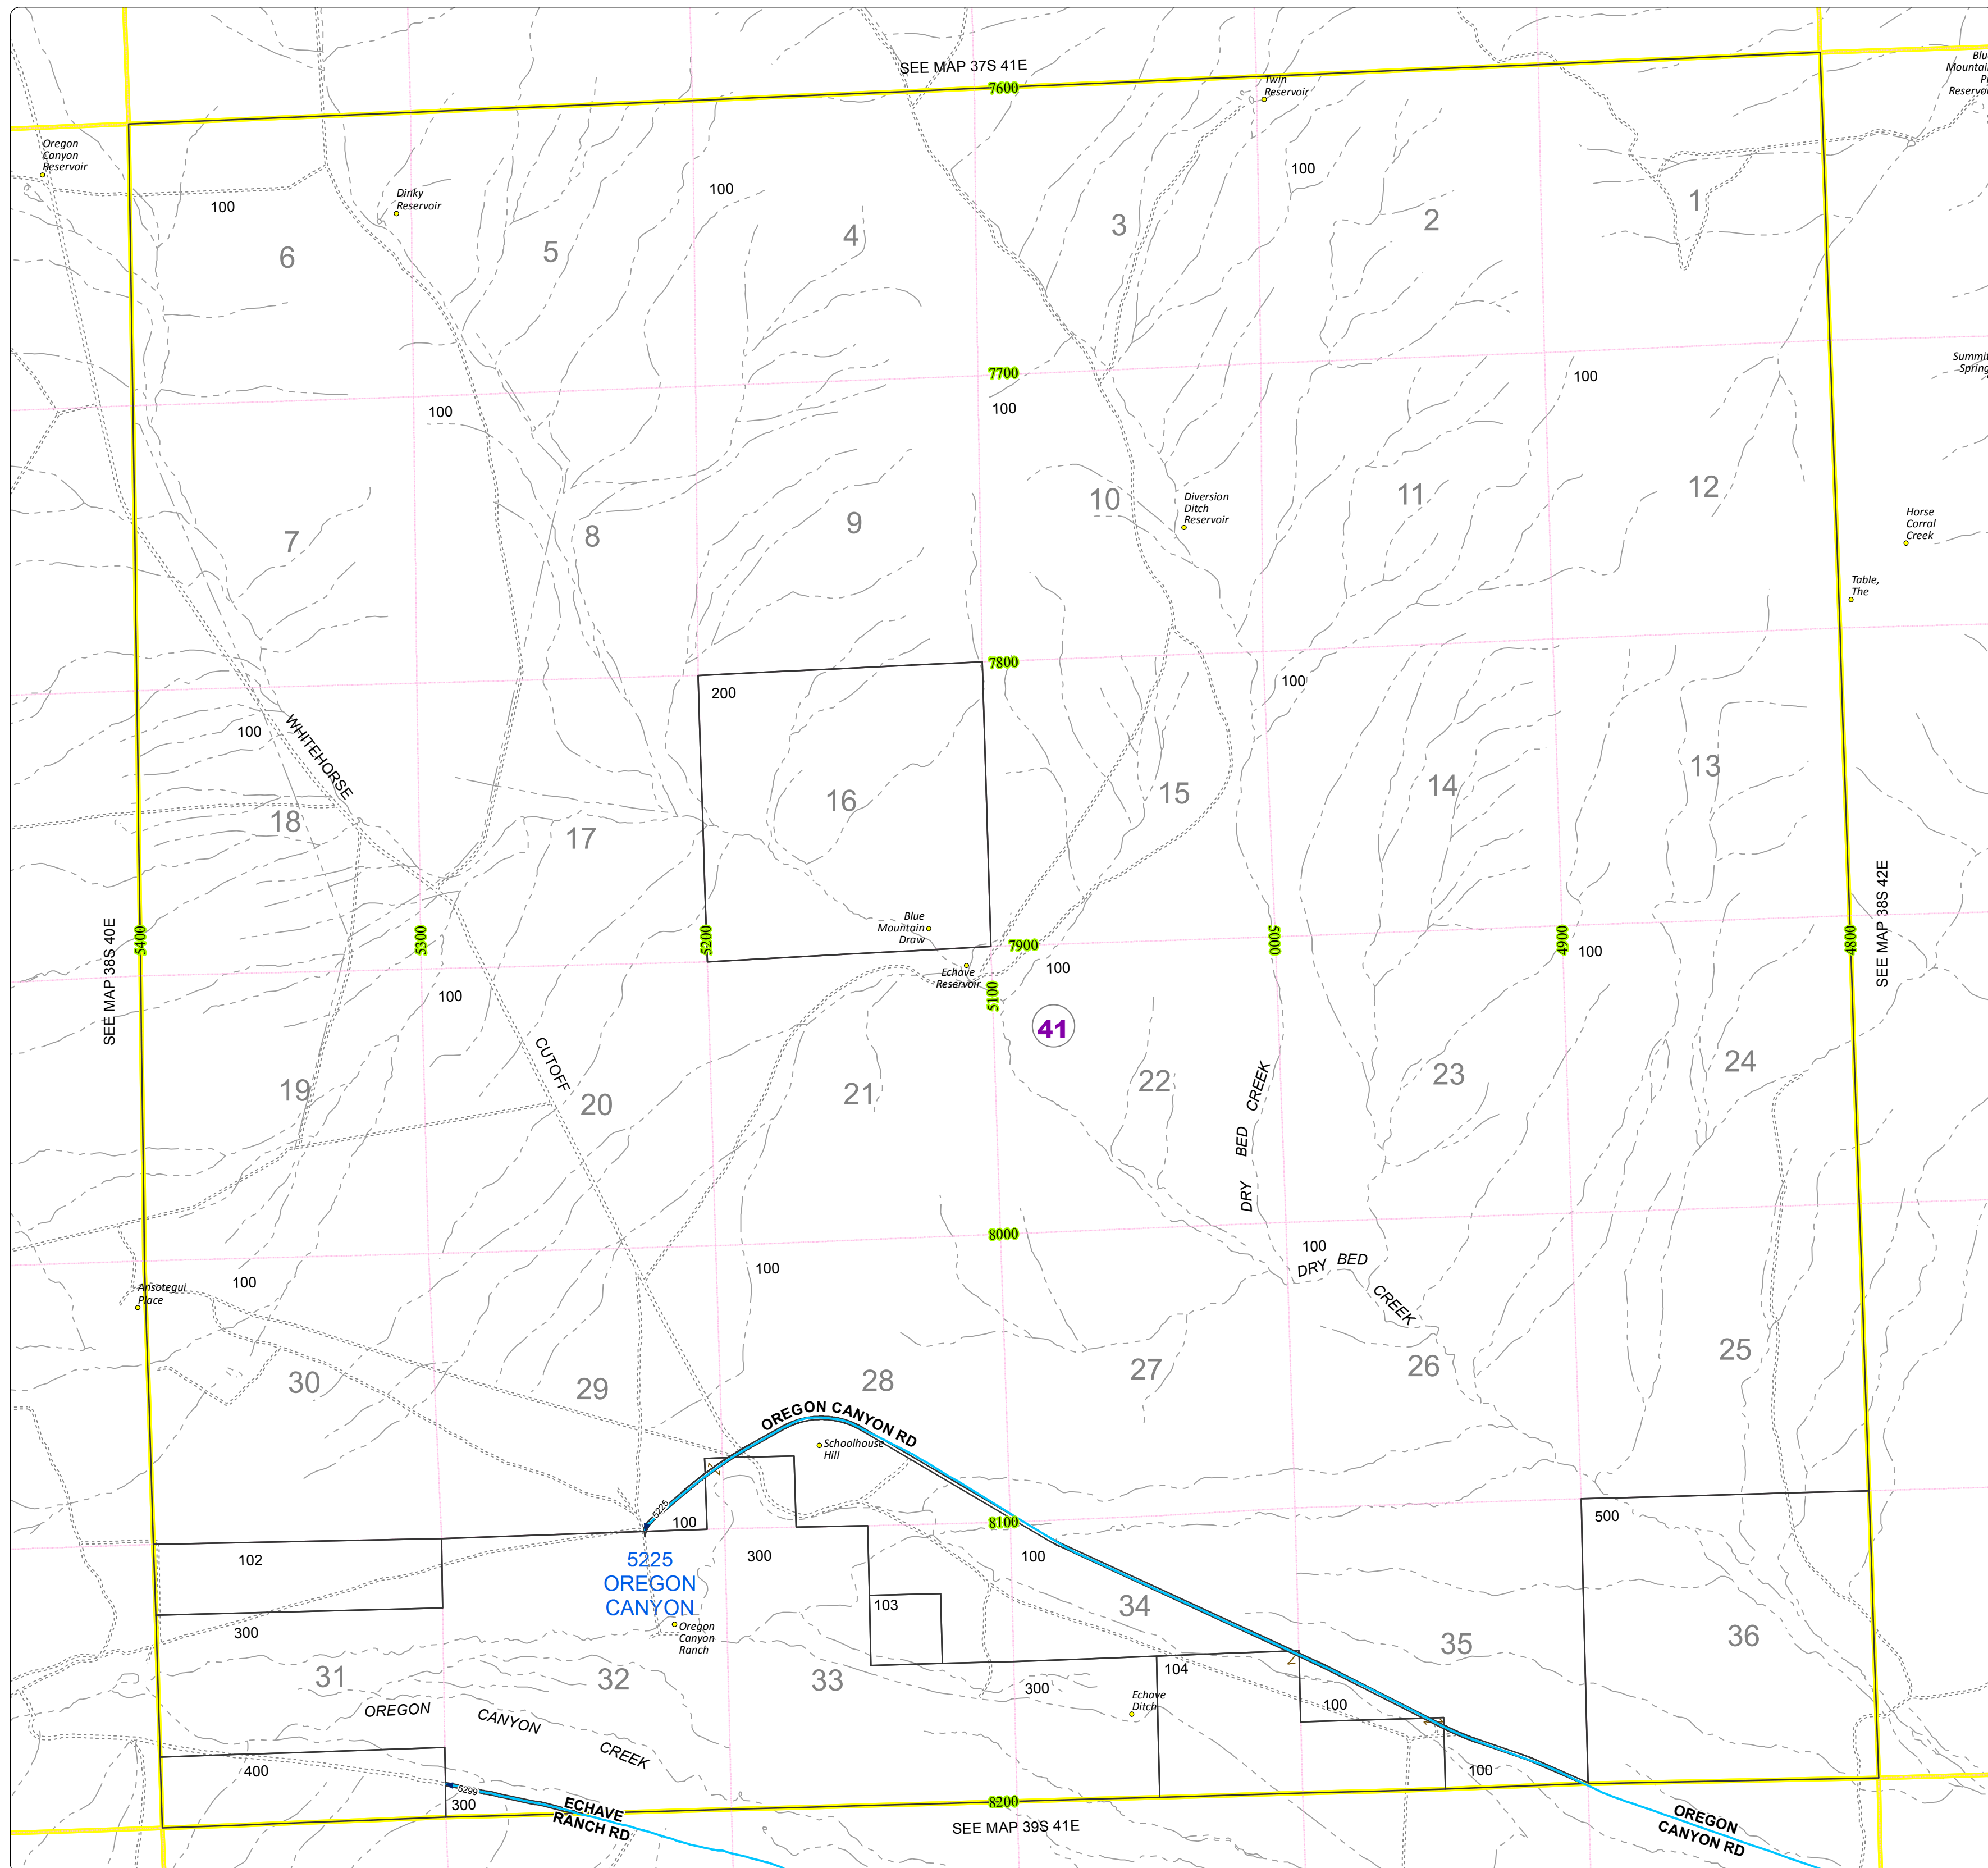

Malheur County Address Map

- Legend
- MapNumberBoundary
 - TAX CODE AREA
 - 41 - McDermitt

DISCLAIMER
This information is not intended for use as an address locator and it should be noted that not all county address will be found. Parcels containing multiple addresses may only display a single address as recorded in the Assessor's database. This public information should be accepted and used by the recipient with the understanding that the data received from multiple sources was developed and collected for assessment purpose only.

GL2016

38S41E