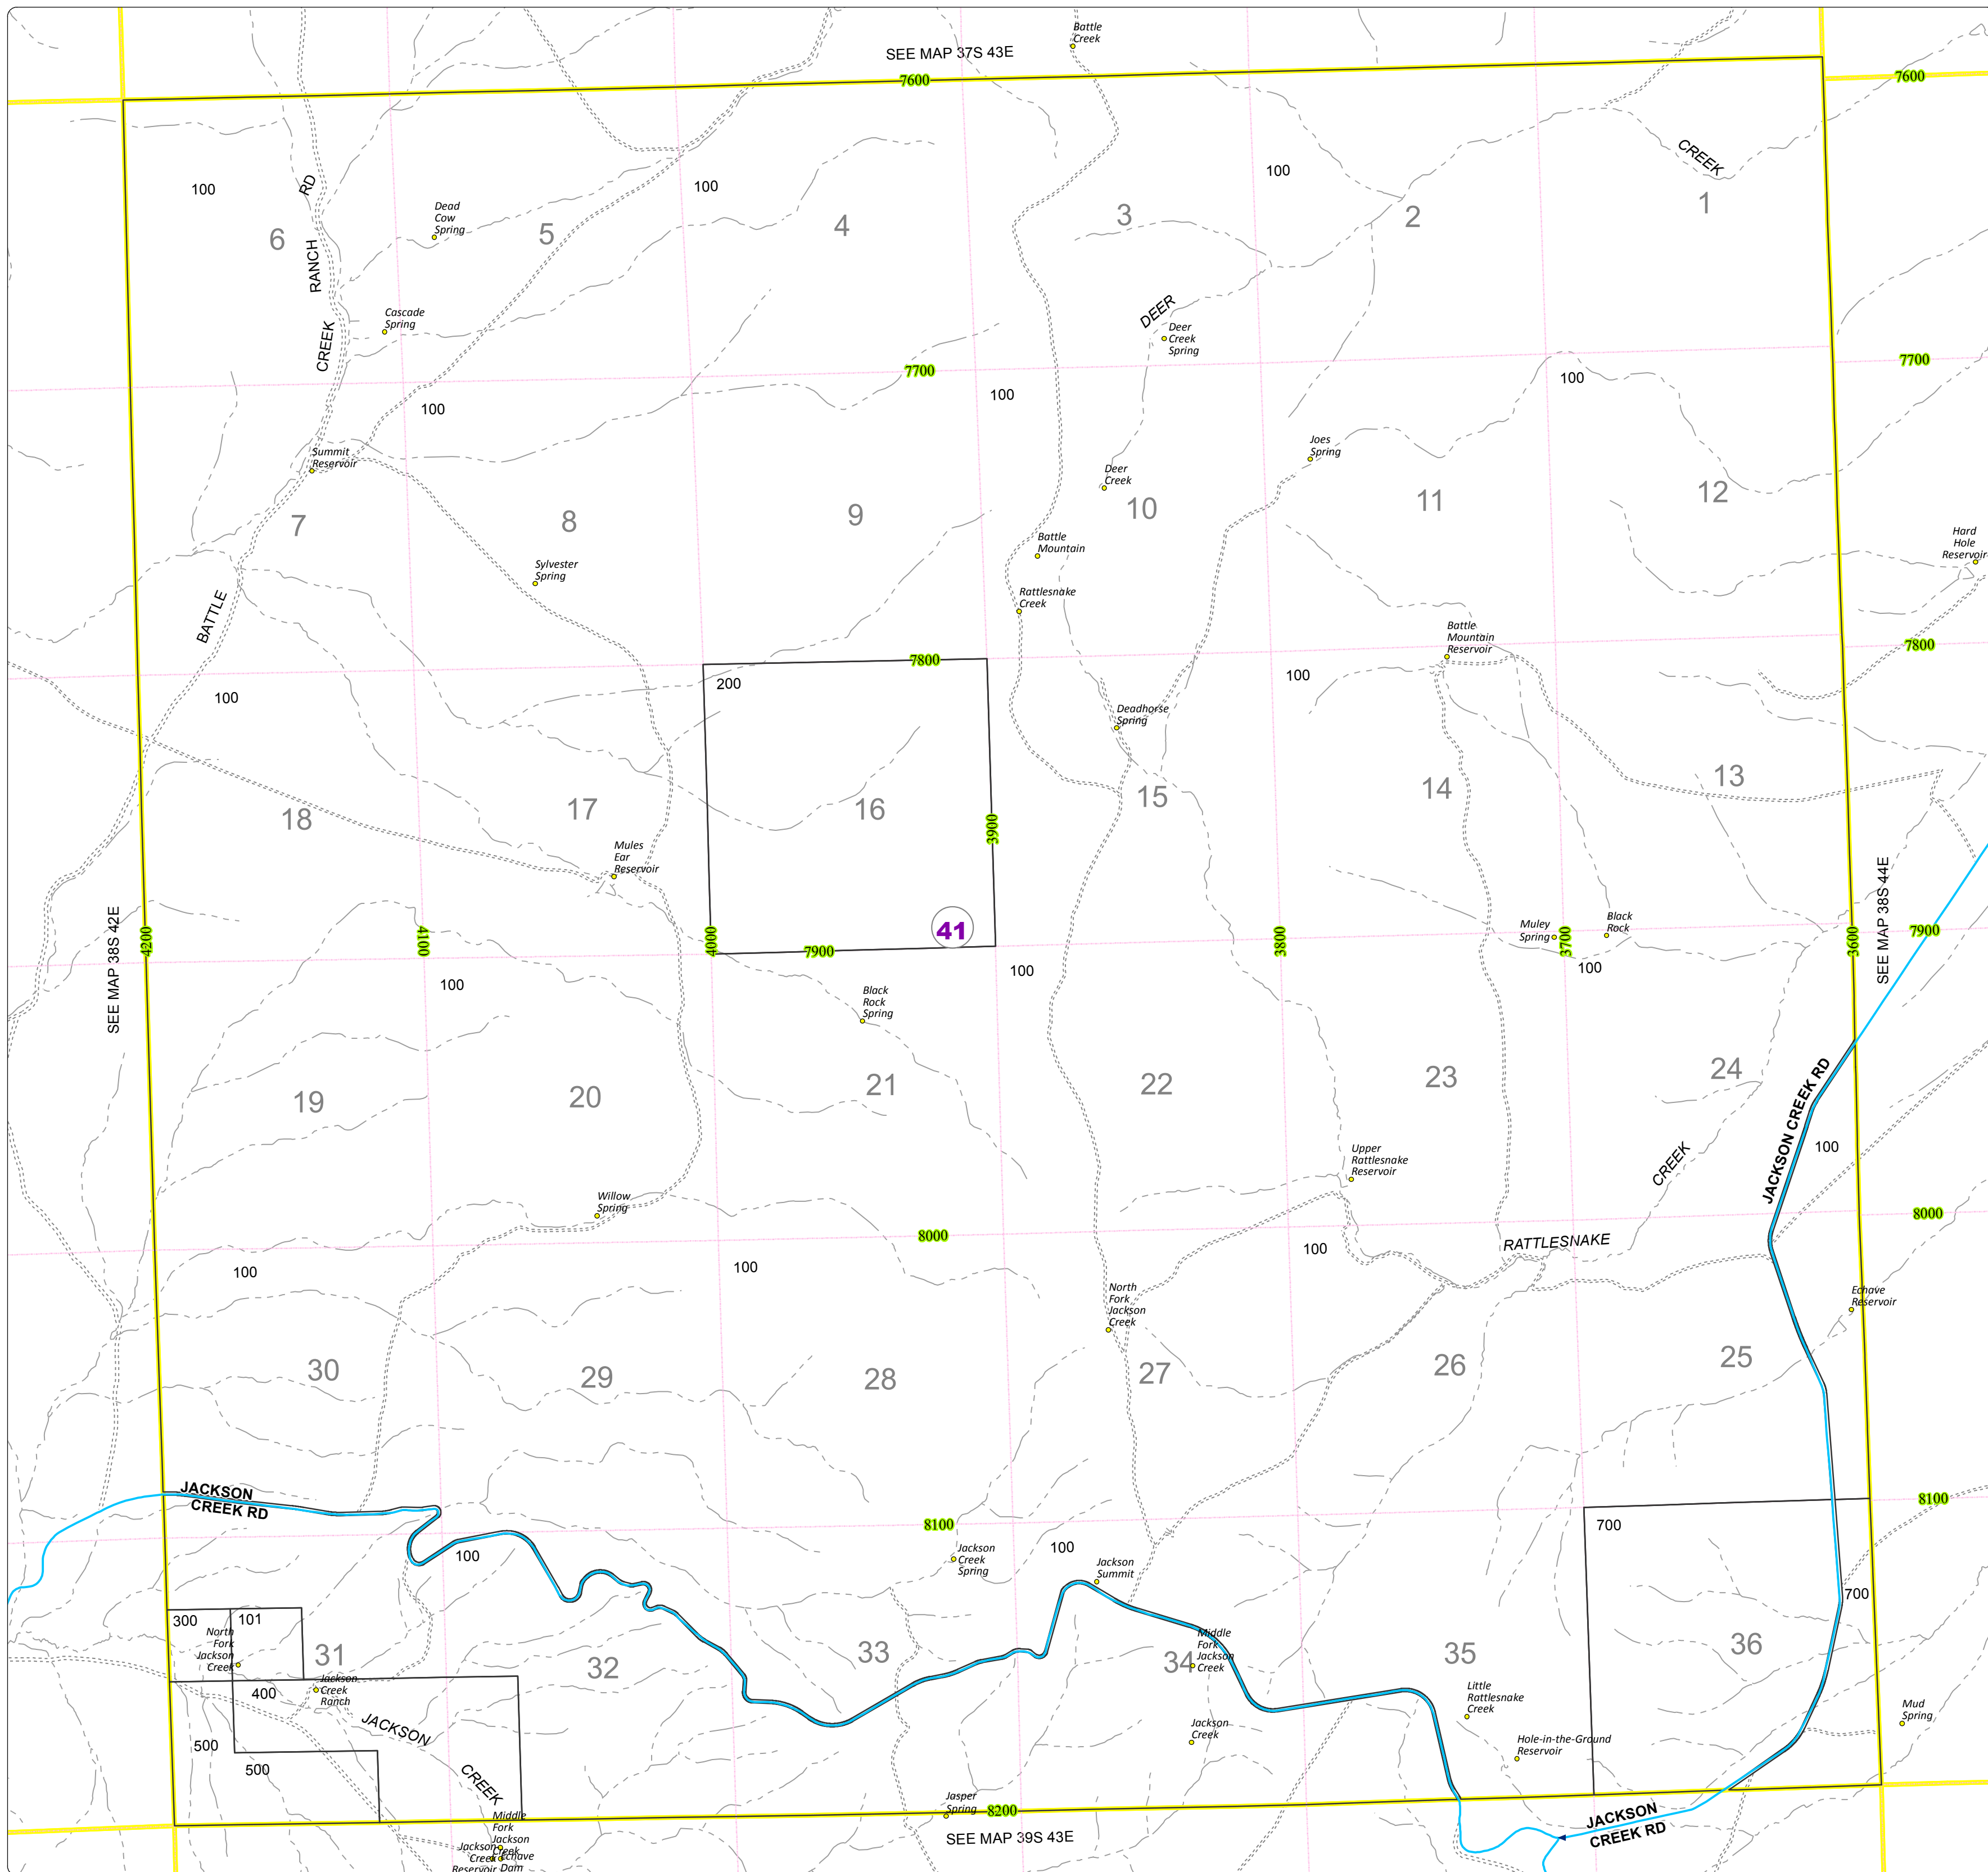

Malheur County Address Map

- Legend
- MapNumberBoundary
 - TAX CODE AREA
 - 41 - McDermitt

DISCLAIMER
This information is not intended for use as an address locator and it should be noted that not all county address will be found. Parcels containing multiple addresses may only display a single address as recorded in the Assessor's database. This public information should be accepted and used by the recipient with the understanding that the data received from multiple sources was developed and collected for assessment purpose only.