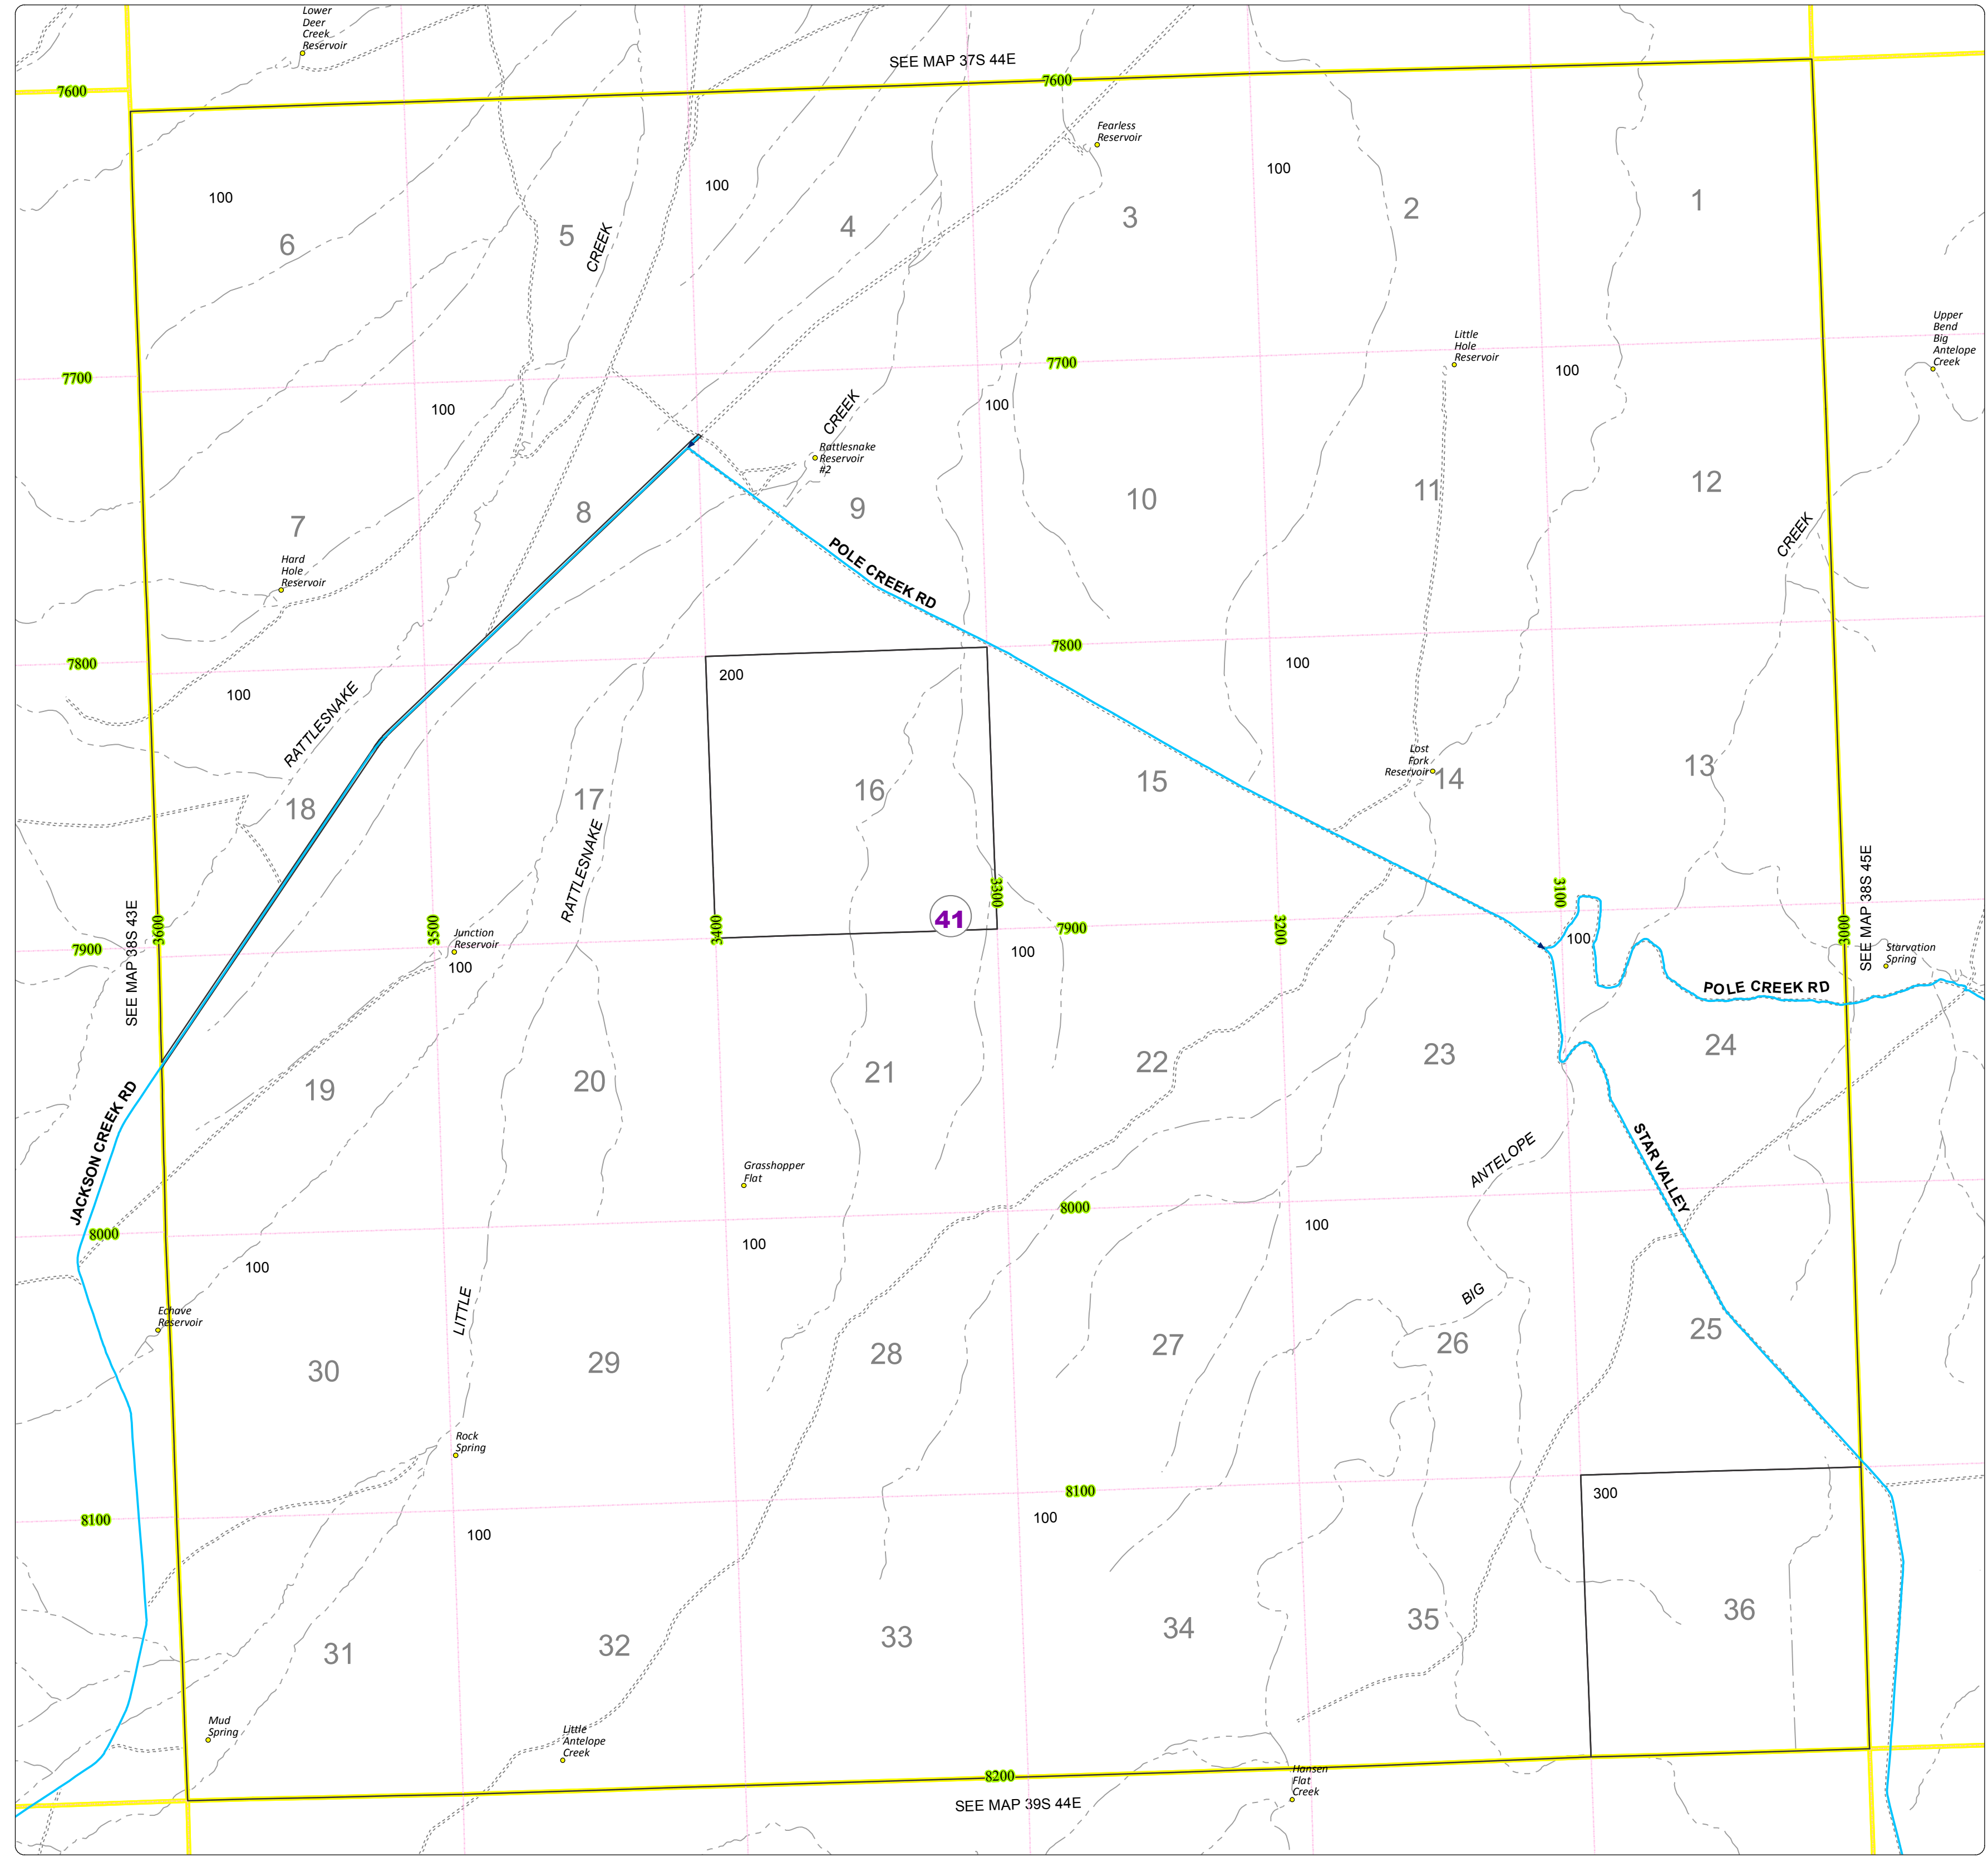

# Malheur County Address Map

- Legend
- MapNumberBoundary
  - TAX CODE AREA
  - 41 - McDermitt

**DISCLAIMER**  
This information is not intended for use as an address locator and it should be noted that not all county address will be found. Parcels containing multiple addresses may only display a single address as recorded in the Assessor's database. This public information should be accepted and used by the recipient with the understanding that the data received from multiple sources was developed and collected for assessment purpose only.

## 38S44E