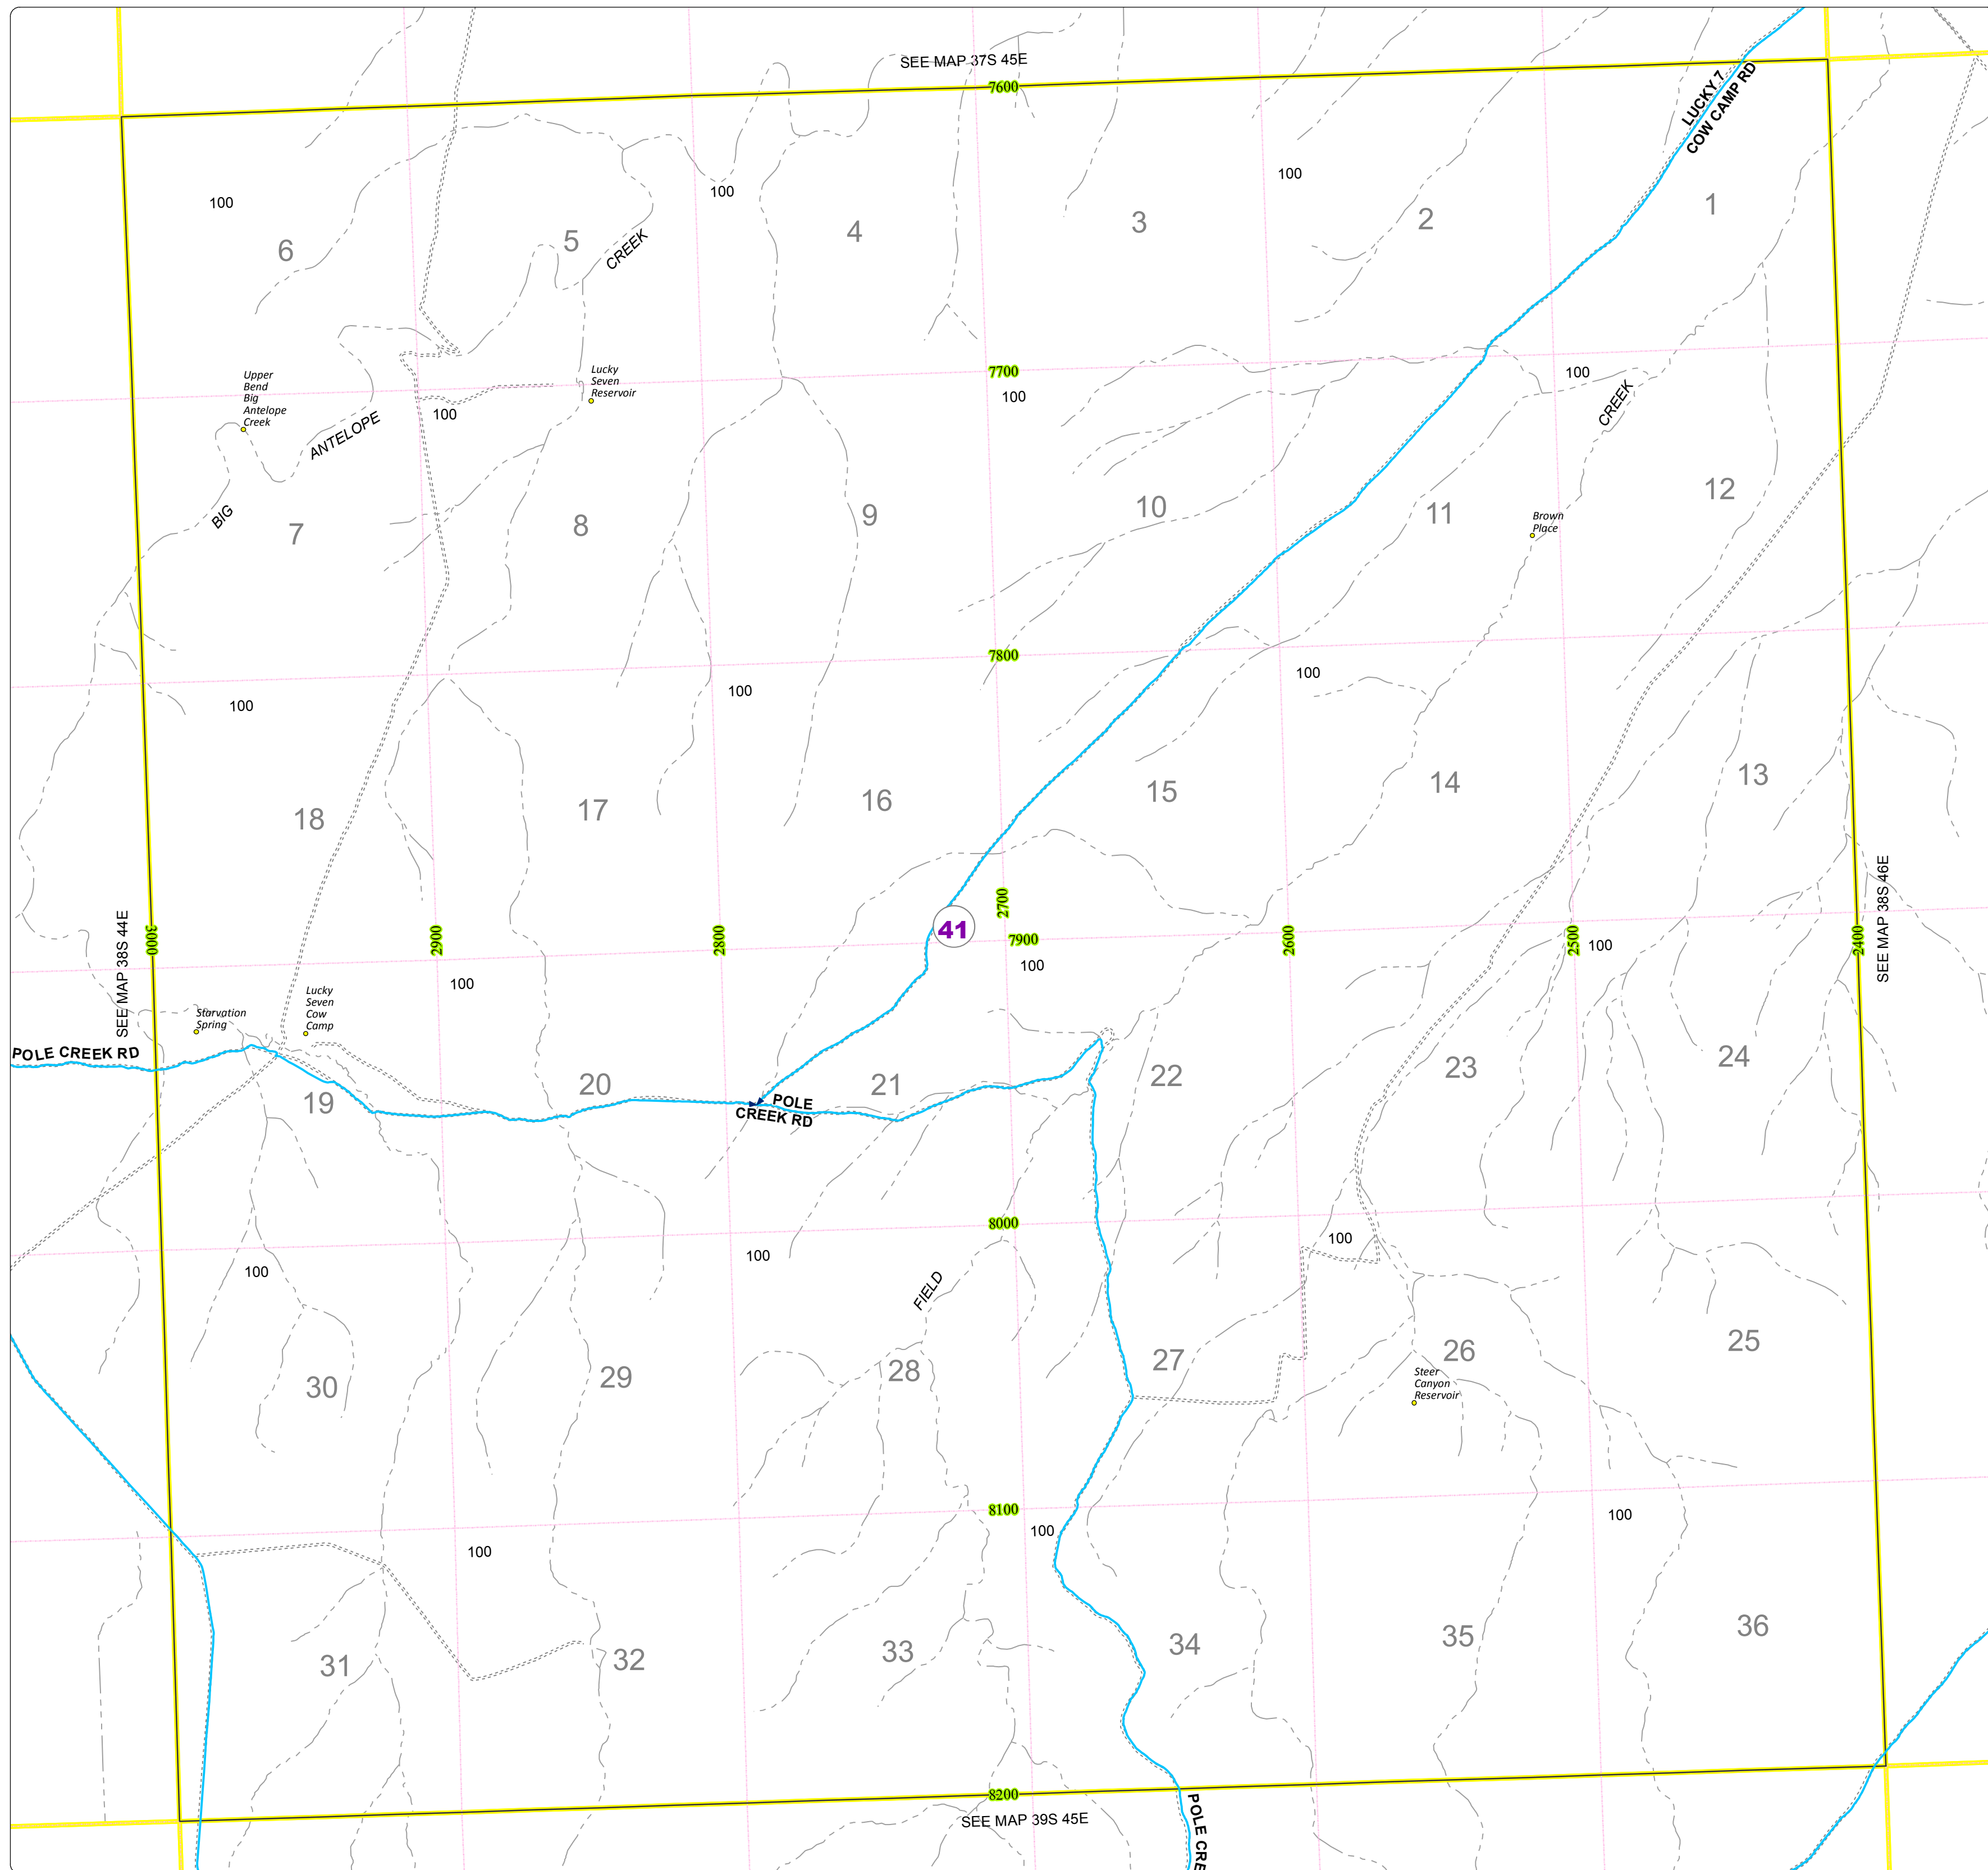

Malheur County Address Map

- Legend
- MapNumberBoundary
 - TAX CODE AREA
 - 41 - McDermitt

DISCLAIMER
This information is not intended for use as an address locator and it should be noted that not all county address will be found. Parcels containing multiple addresses may only display a single address as recorded in the Assessor's database. This public information should be accepted and used by the recipient with the understanding that the data received from multiple sources was developed and collected for assessment purpose only.