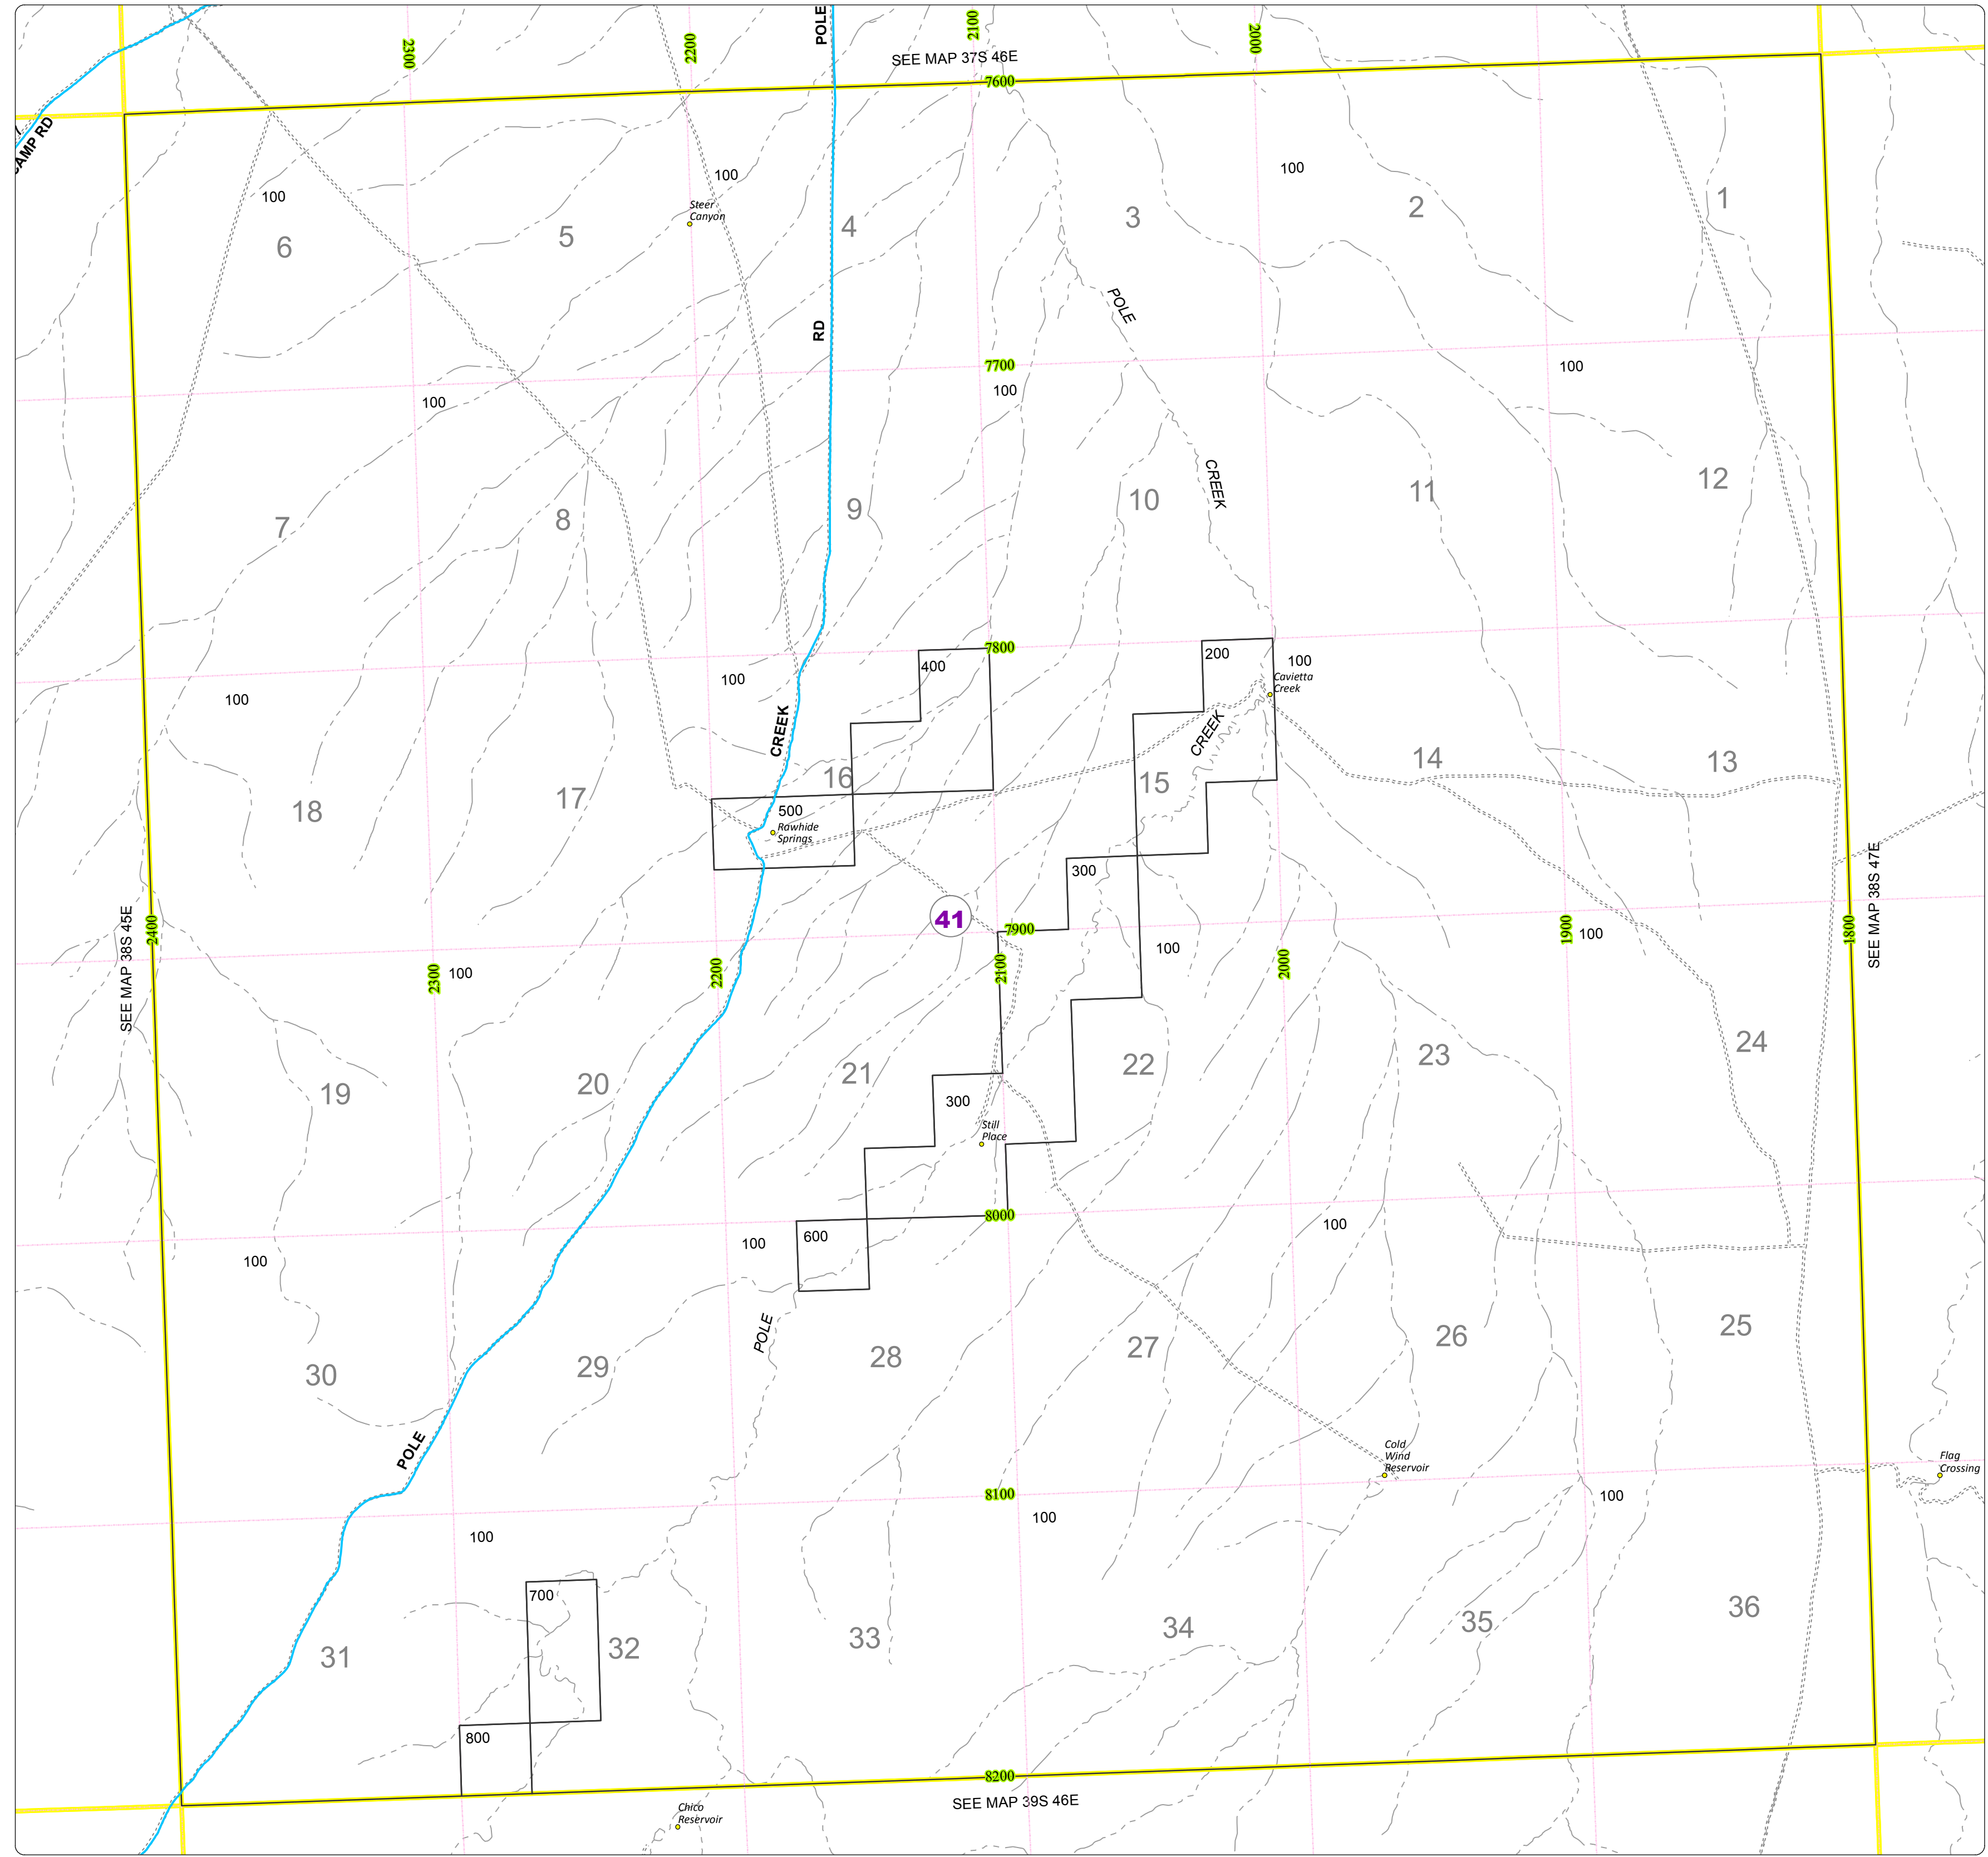

# Malheur County Address Map

- Legend
- MapNumberBoundary
  - TAX CODE AREA**
  - 41 - McDermitt

**DISCLAIMER**  
This information is not intended for use as an address locator and it should be noted that not all county address will be found. Parcels containing multiple addresses may only display a single address as recorded in the Assessor's database. This public information should be accepted and used by the recipient with the understanding that the data received from multiple sources was developed and collected for assessment purpose only.

## 38S46E