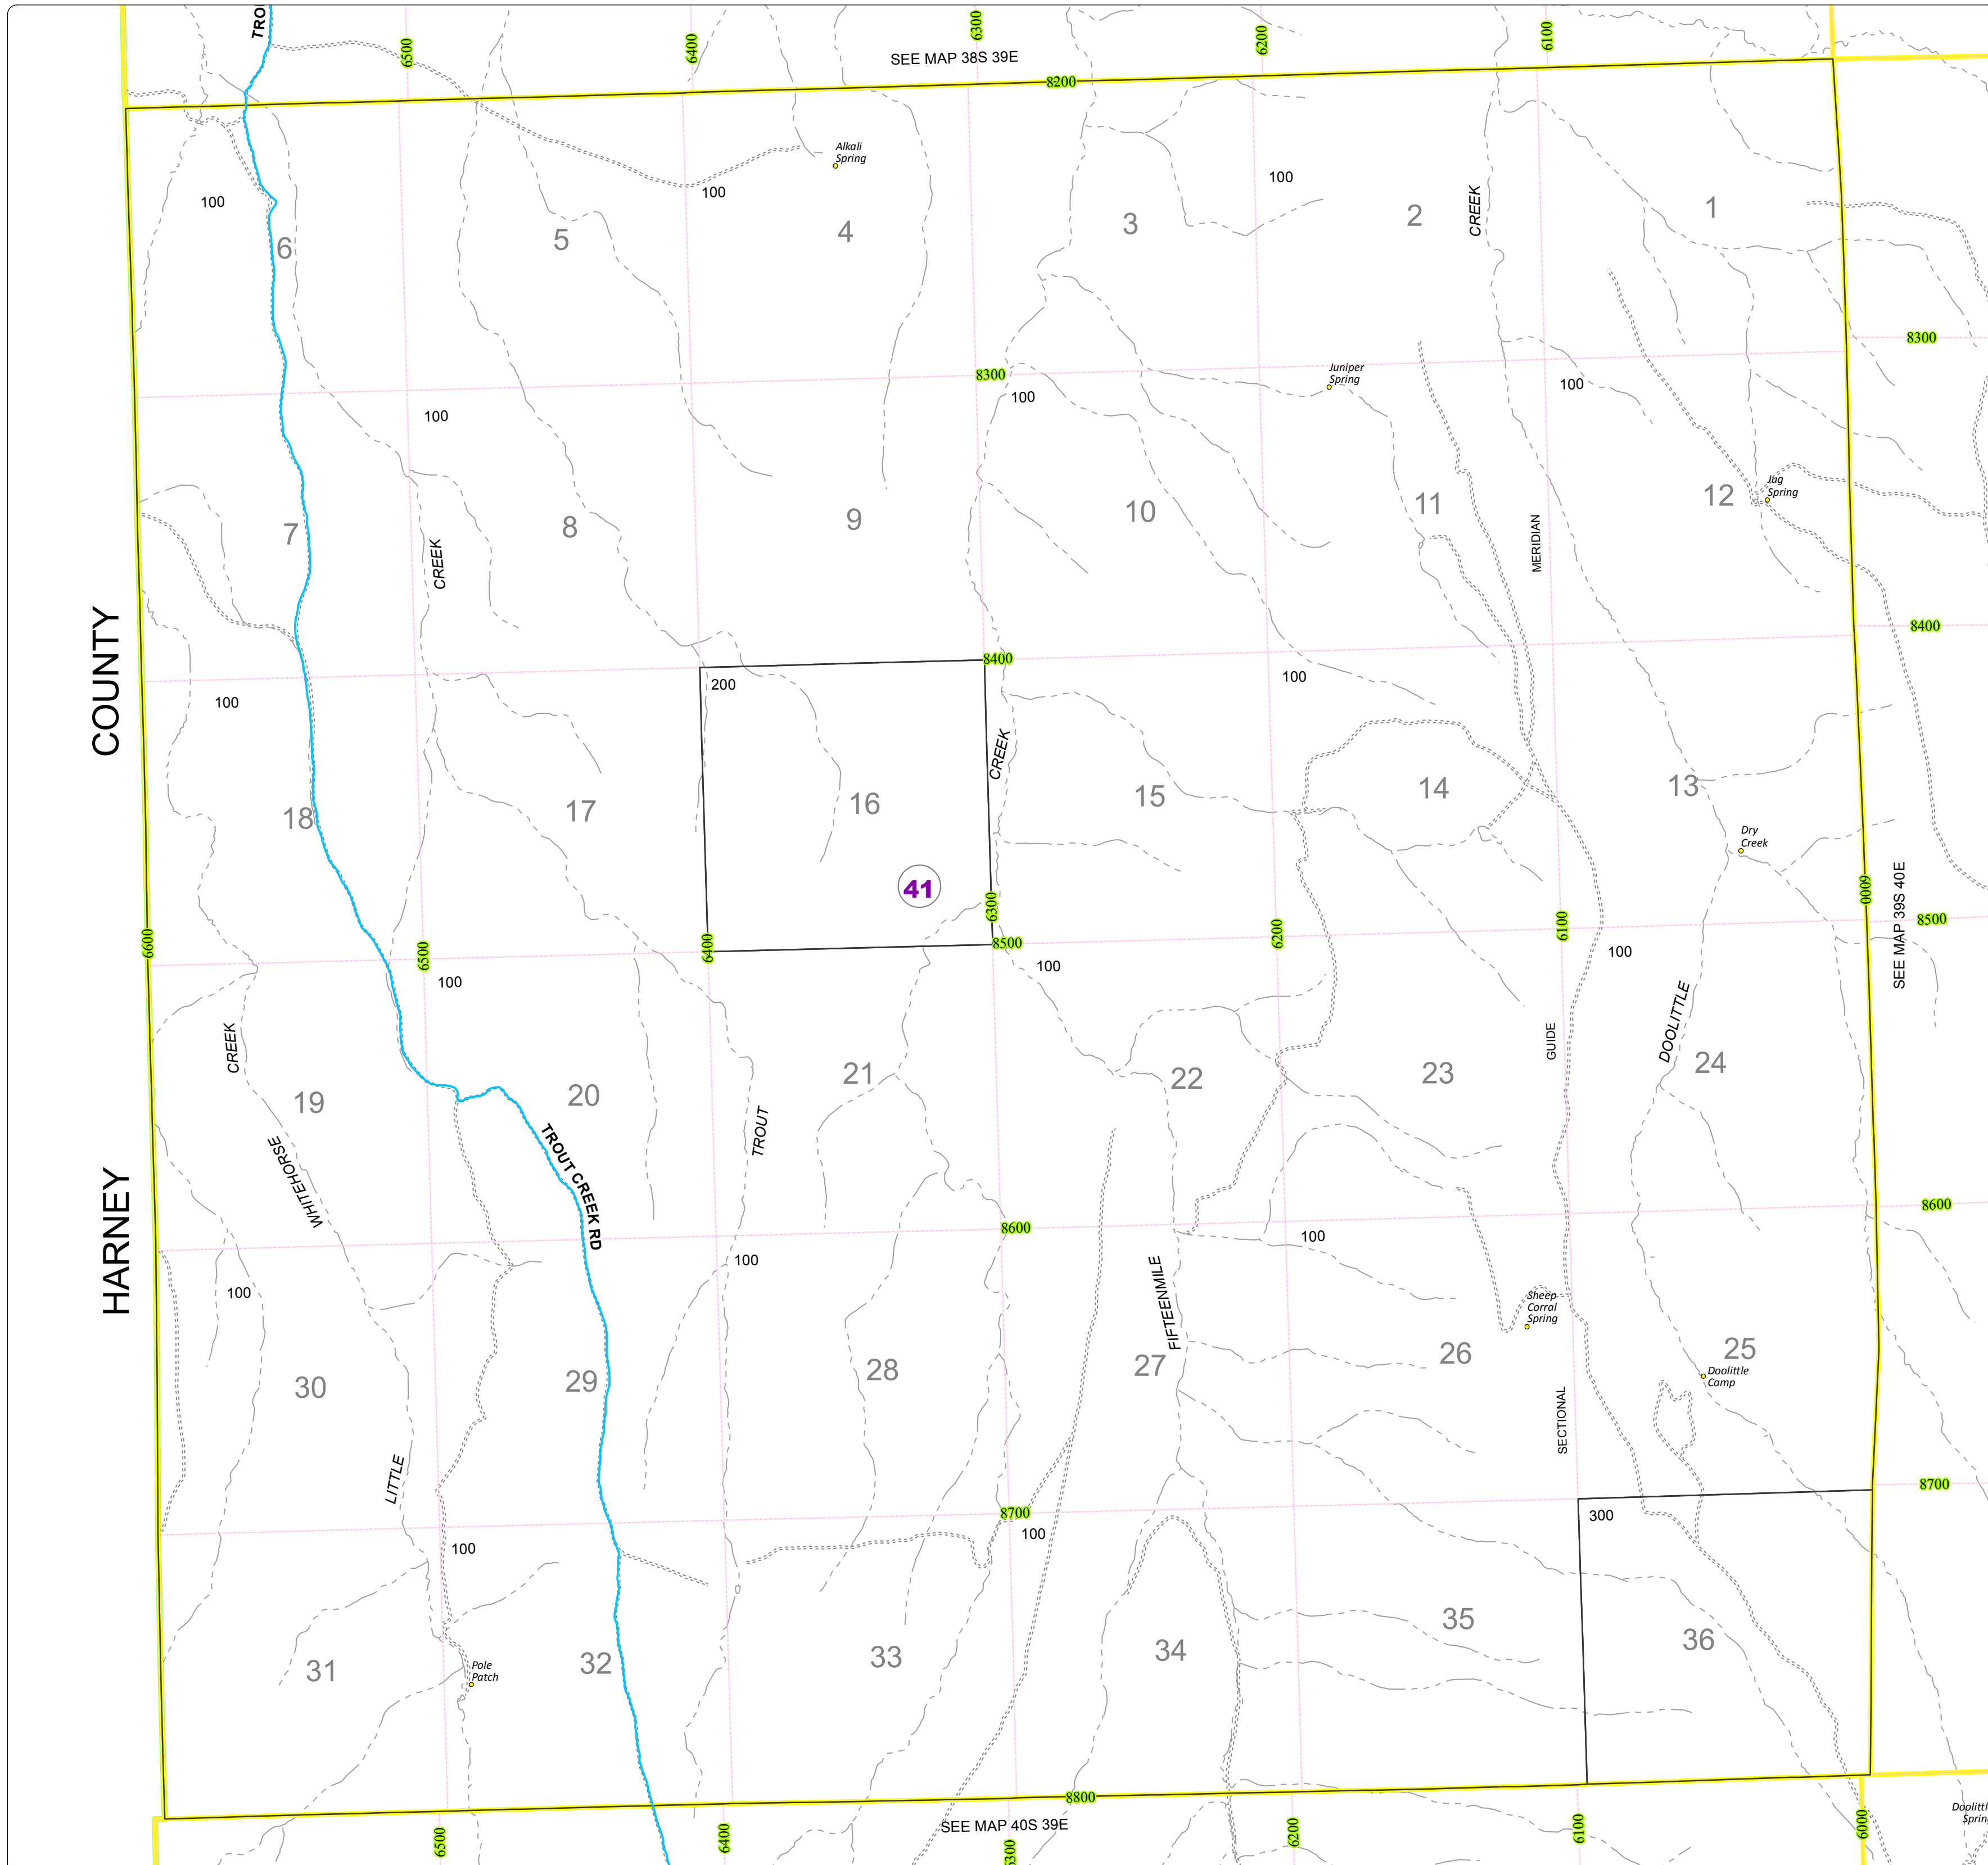

Malheur County Address Map

- Legend
- MapNumberBoundary
 - TAX CODE AREA
 - 41 - McDermitt

COUNTY

HARNEY

DISCLAIMER
This information is not intended for use as an address locator and it should be noted that not all county address will be found. Parcels containing multiple addresses may only display a single address as recorded in the Assessor's database. This public information should be accepted and used by the recipient with the understanding that the data received from multiple sources was developed and collected for **assessment purpose only**.

GL2016

39S39E