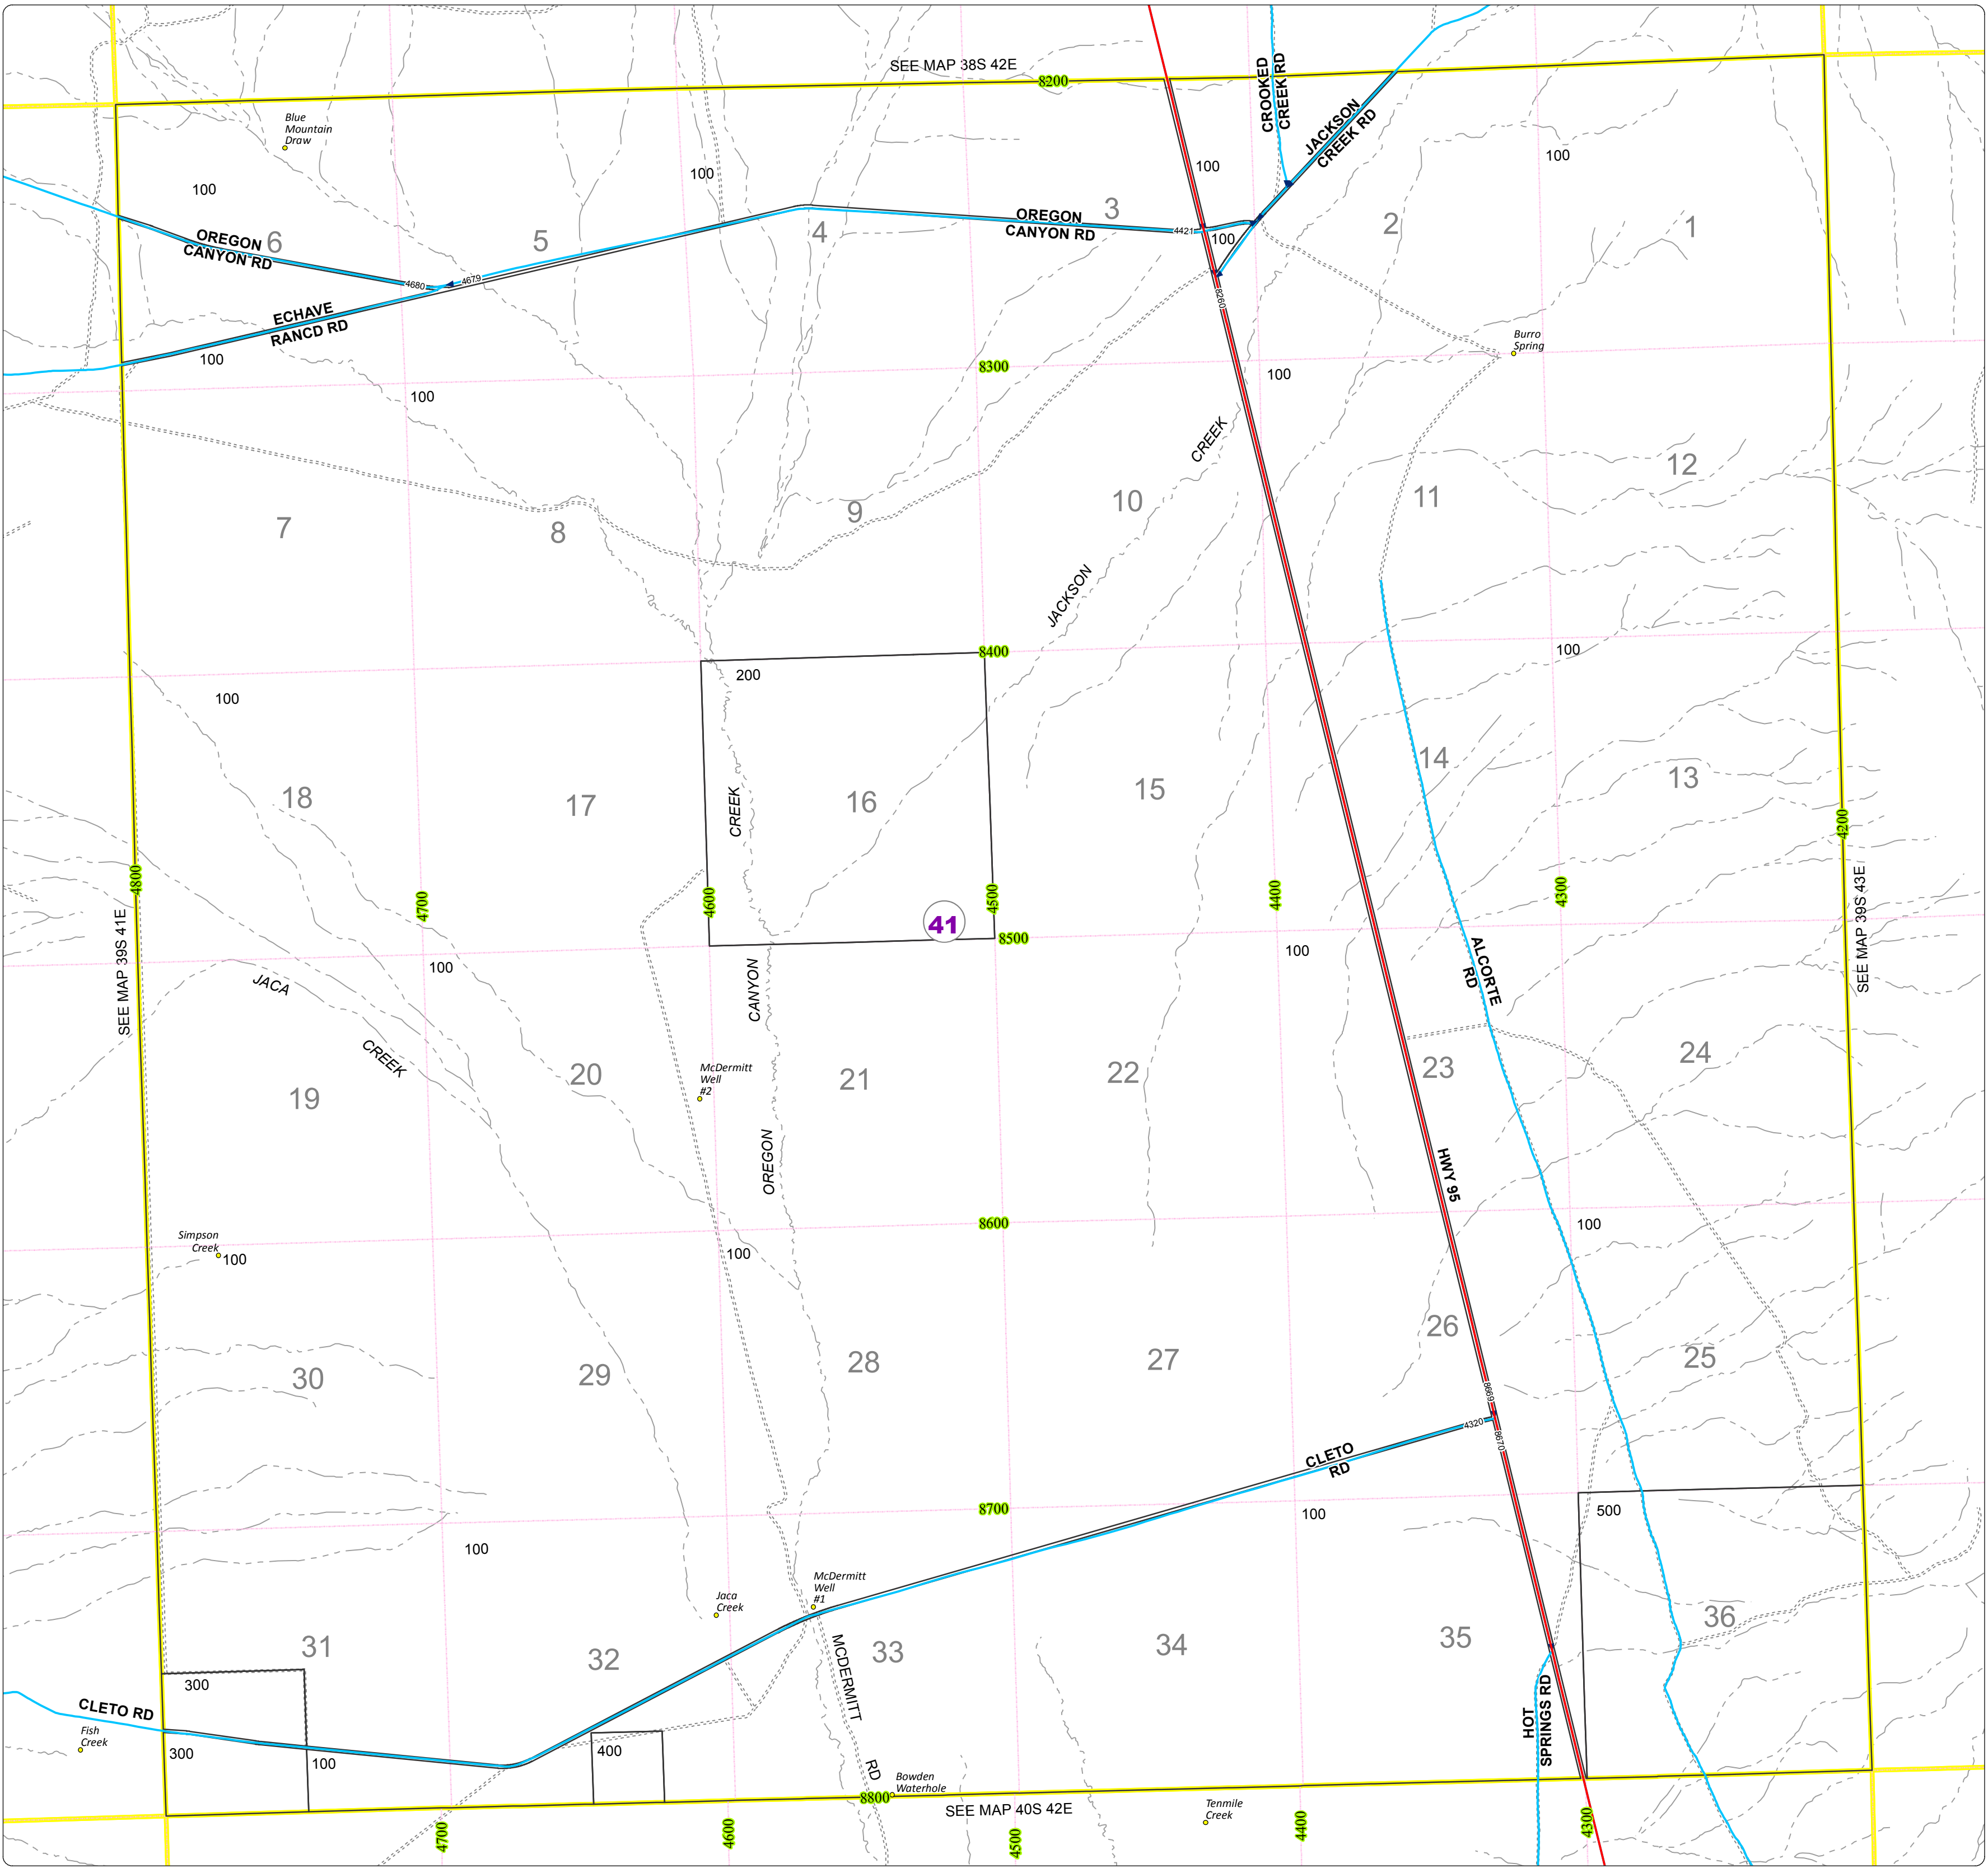

Malheur County Address Map

- Legend
- MapNumberBoundary
 - TAX CODE AREA
 - 41 - McDermitt

DISCLAIMER
This information is not intended for use as an address locator and it should be noted that not all county address will be found. Parcels containing multiple addresses may only display a single address as recorded in the Assessor's database. This public information should be accepted and used by the recipient with the understanding that the data received from multiple sources was developed and collected for assessment purpose only.

GL2016

39S42E