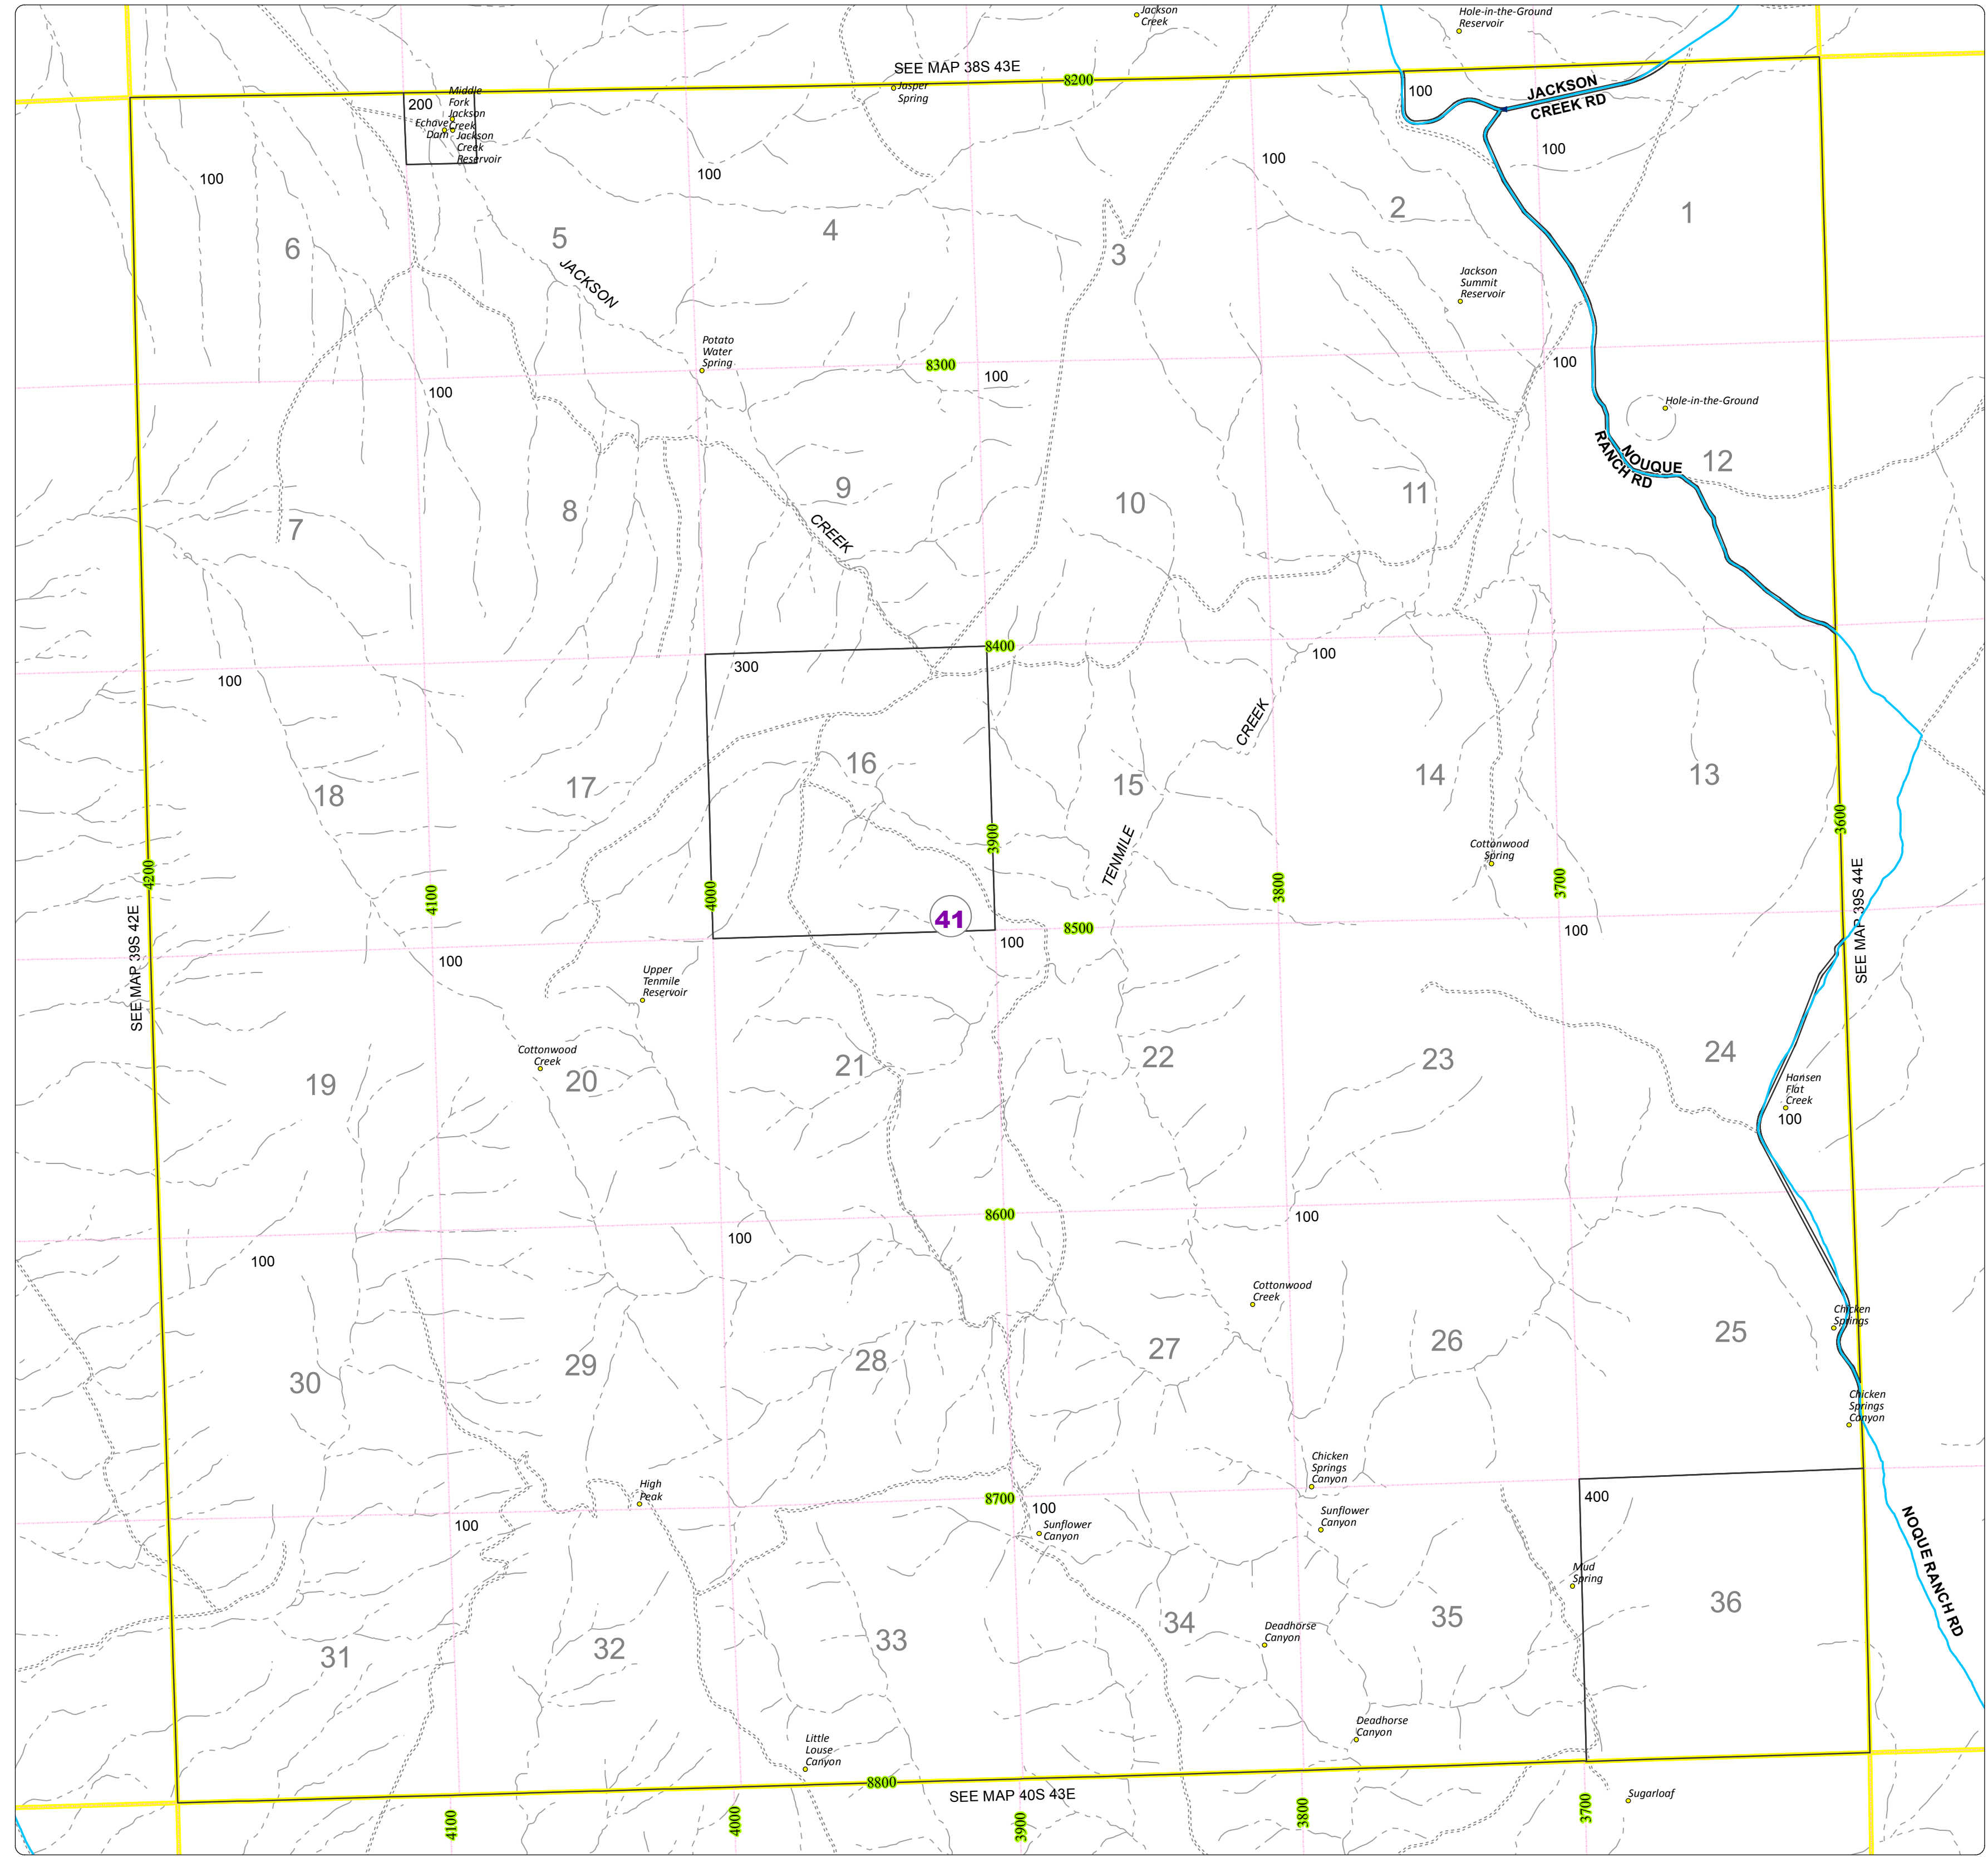

Malheur County Address Map

- Legend
- MapNumberBoundary
 - TAX CODE AREA
 - 41 - McDermitt

DISCLAIMER
This information is not intended for use as an address locator and it should be noted that not all county address will be found. Parcels containing multiple addresses may only display a single address as recorded in the Assessor's database. This public information should be accepted and used by the recipient with the understanding that the data received from multiple sources was developed and collected for **assessment purpose only**.

GL2016

39S43E