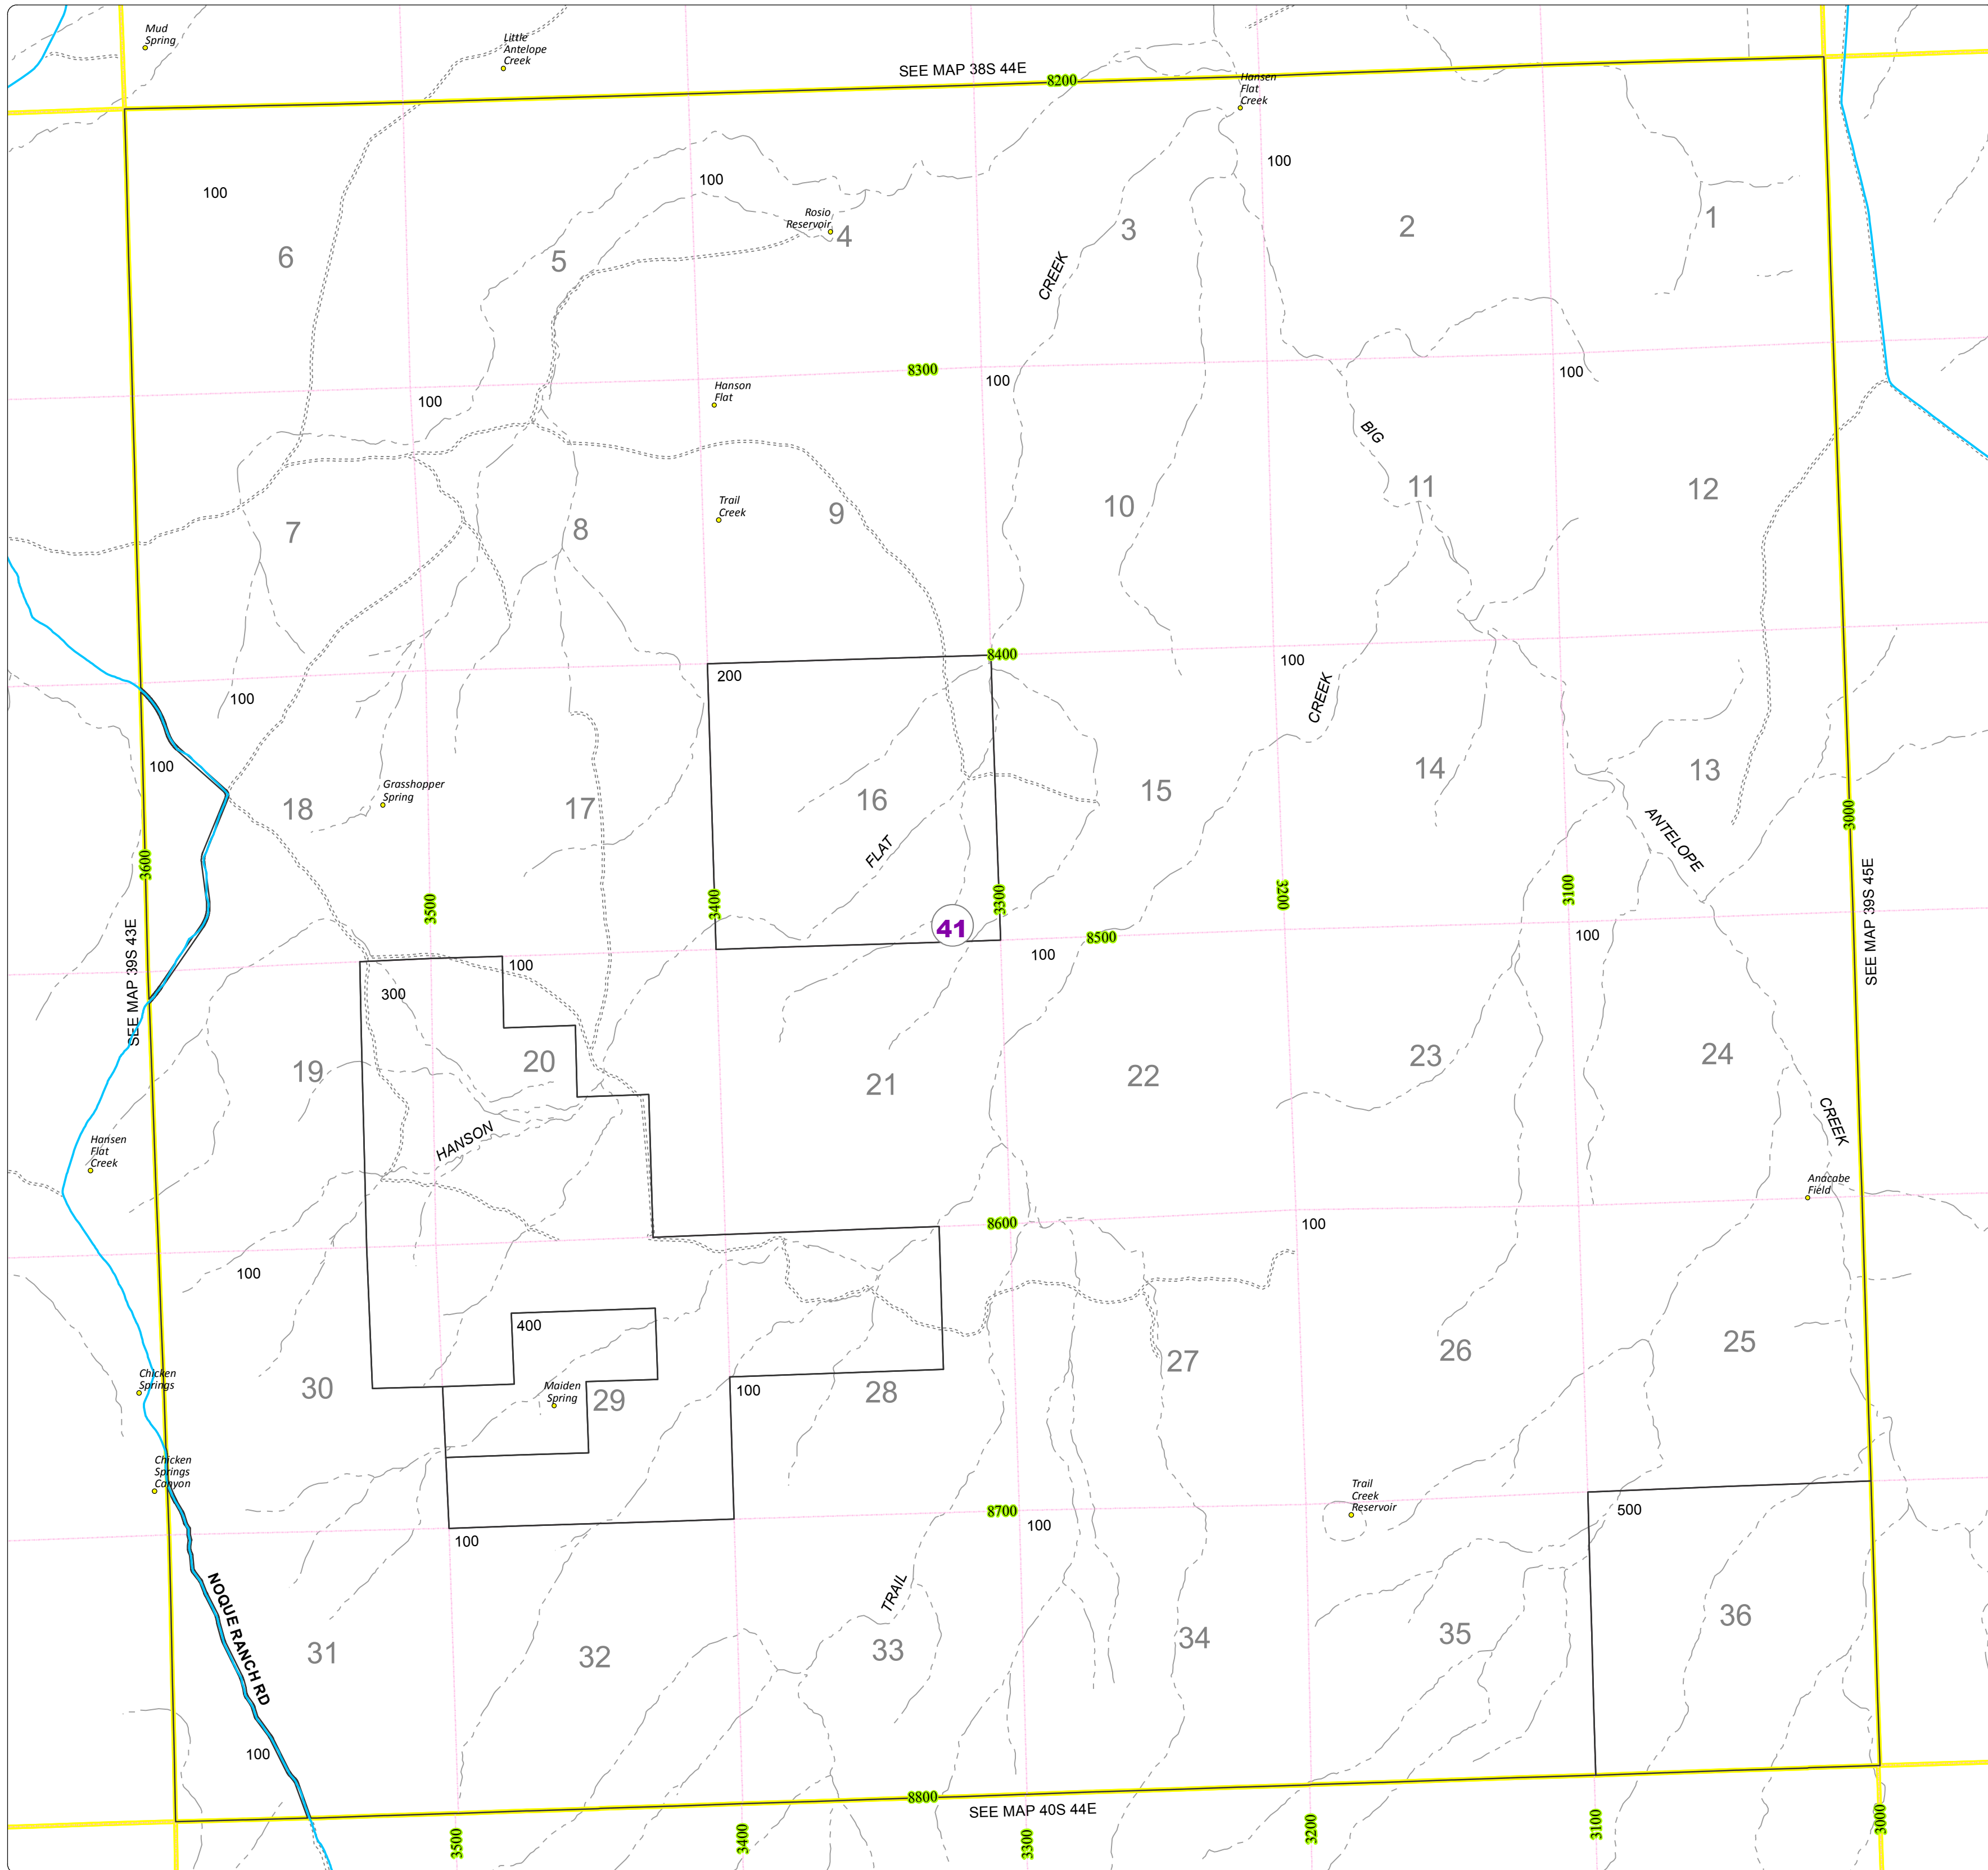

Malheur County Address Map

- Legend
- MapNumberBoundary
 - TAX CODE AREA
 - 41 - McDermitt

DISCLAIMER
This information is not intended for use as an address locator and it should be noted that not all county address will be found. Parcels containing multiple addresses may only display a single address as recorded in the Assessor's database. This public information should be accepted and used by the recipient with the understanding that the data received from multiple sources was developed and collected for **assessment purpose only**.

GL2016

39S44E