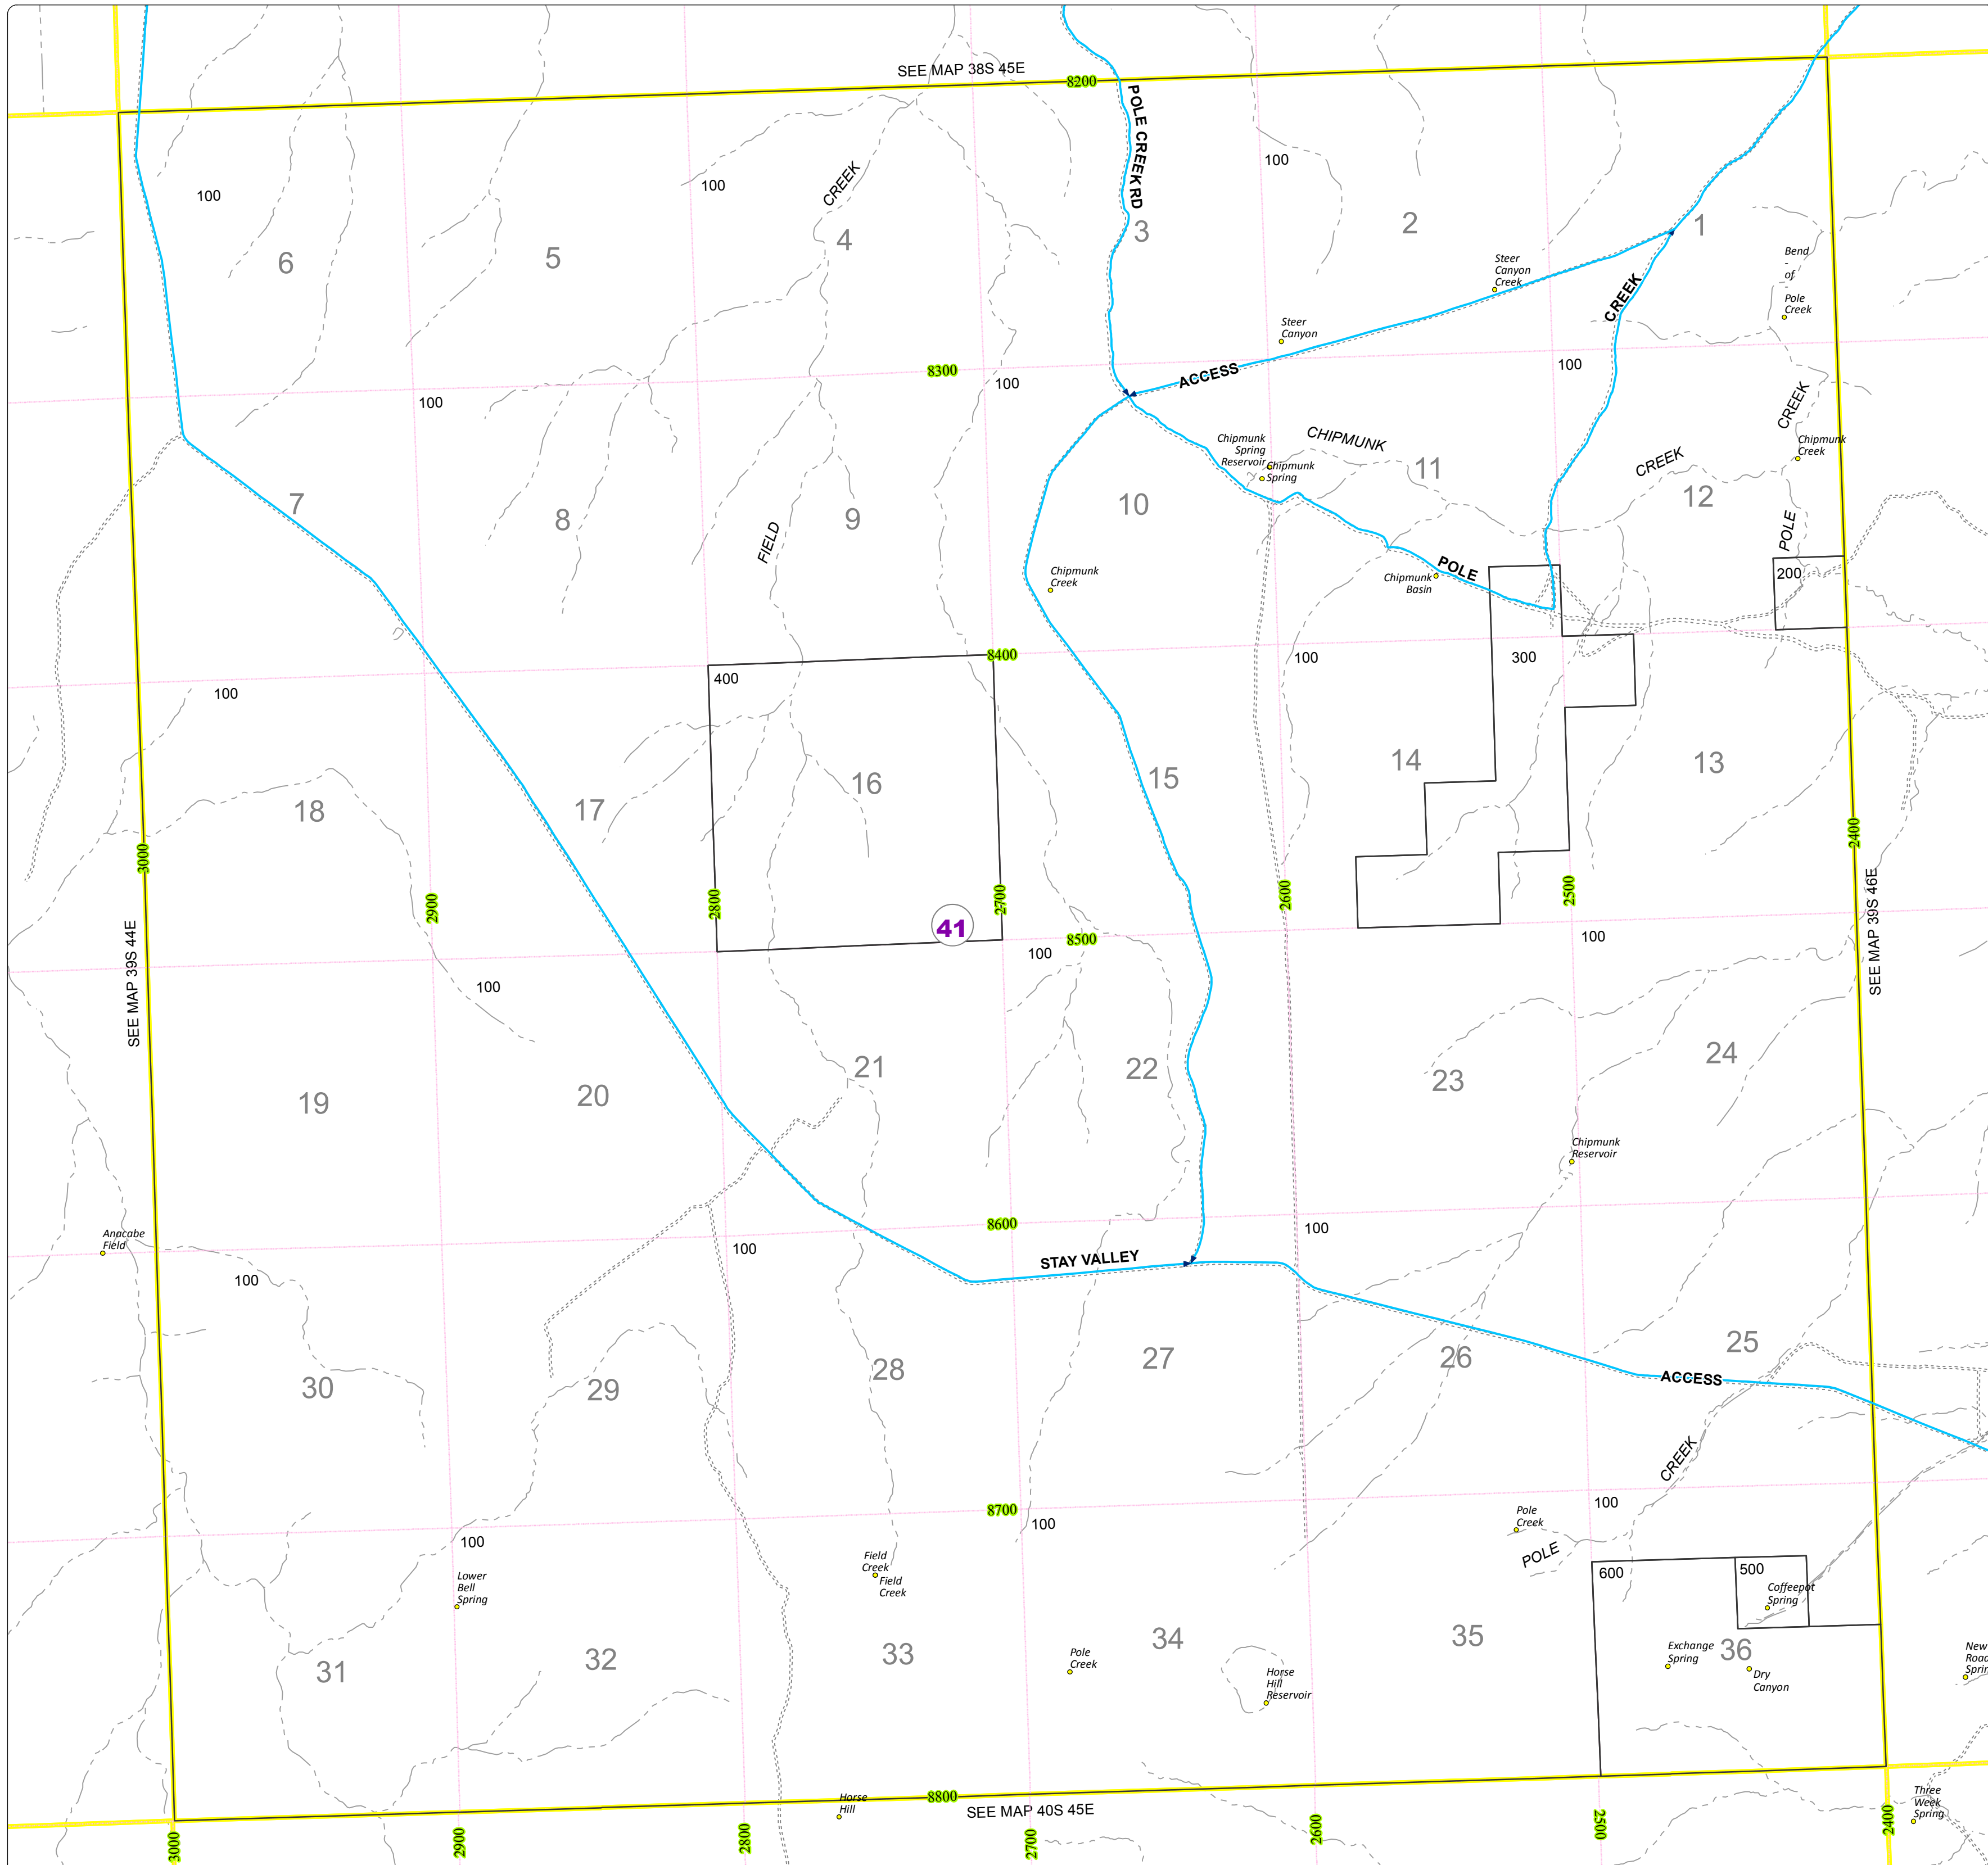

Malheur County Address Map

- Legend
- MapNumberBoundary
 - TAX CODE AREA**
 - 41 - McDermitt

DISCLAIMER
 This information is not intended for use as an address locator and it should be noted that not all county address will be found. Parcels containing multiple addresses may only display a single address as recorded in the Assessor's database. This public information should be accepted and used by the recipient with the understanding that the data received from multiple sources was developed and collected for **assessment purpose only**.