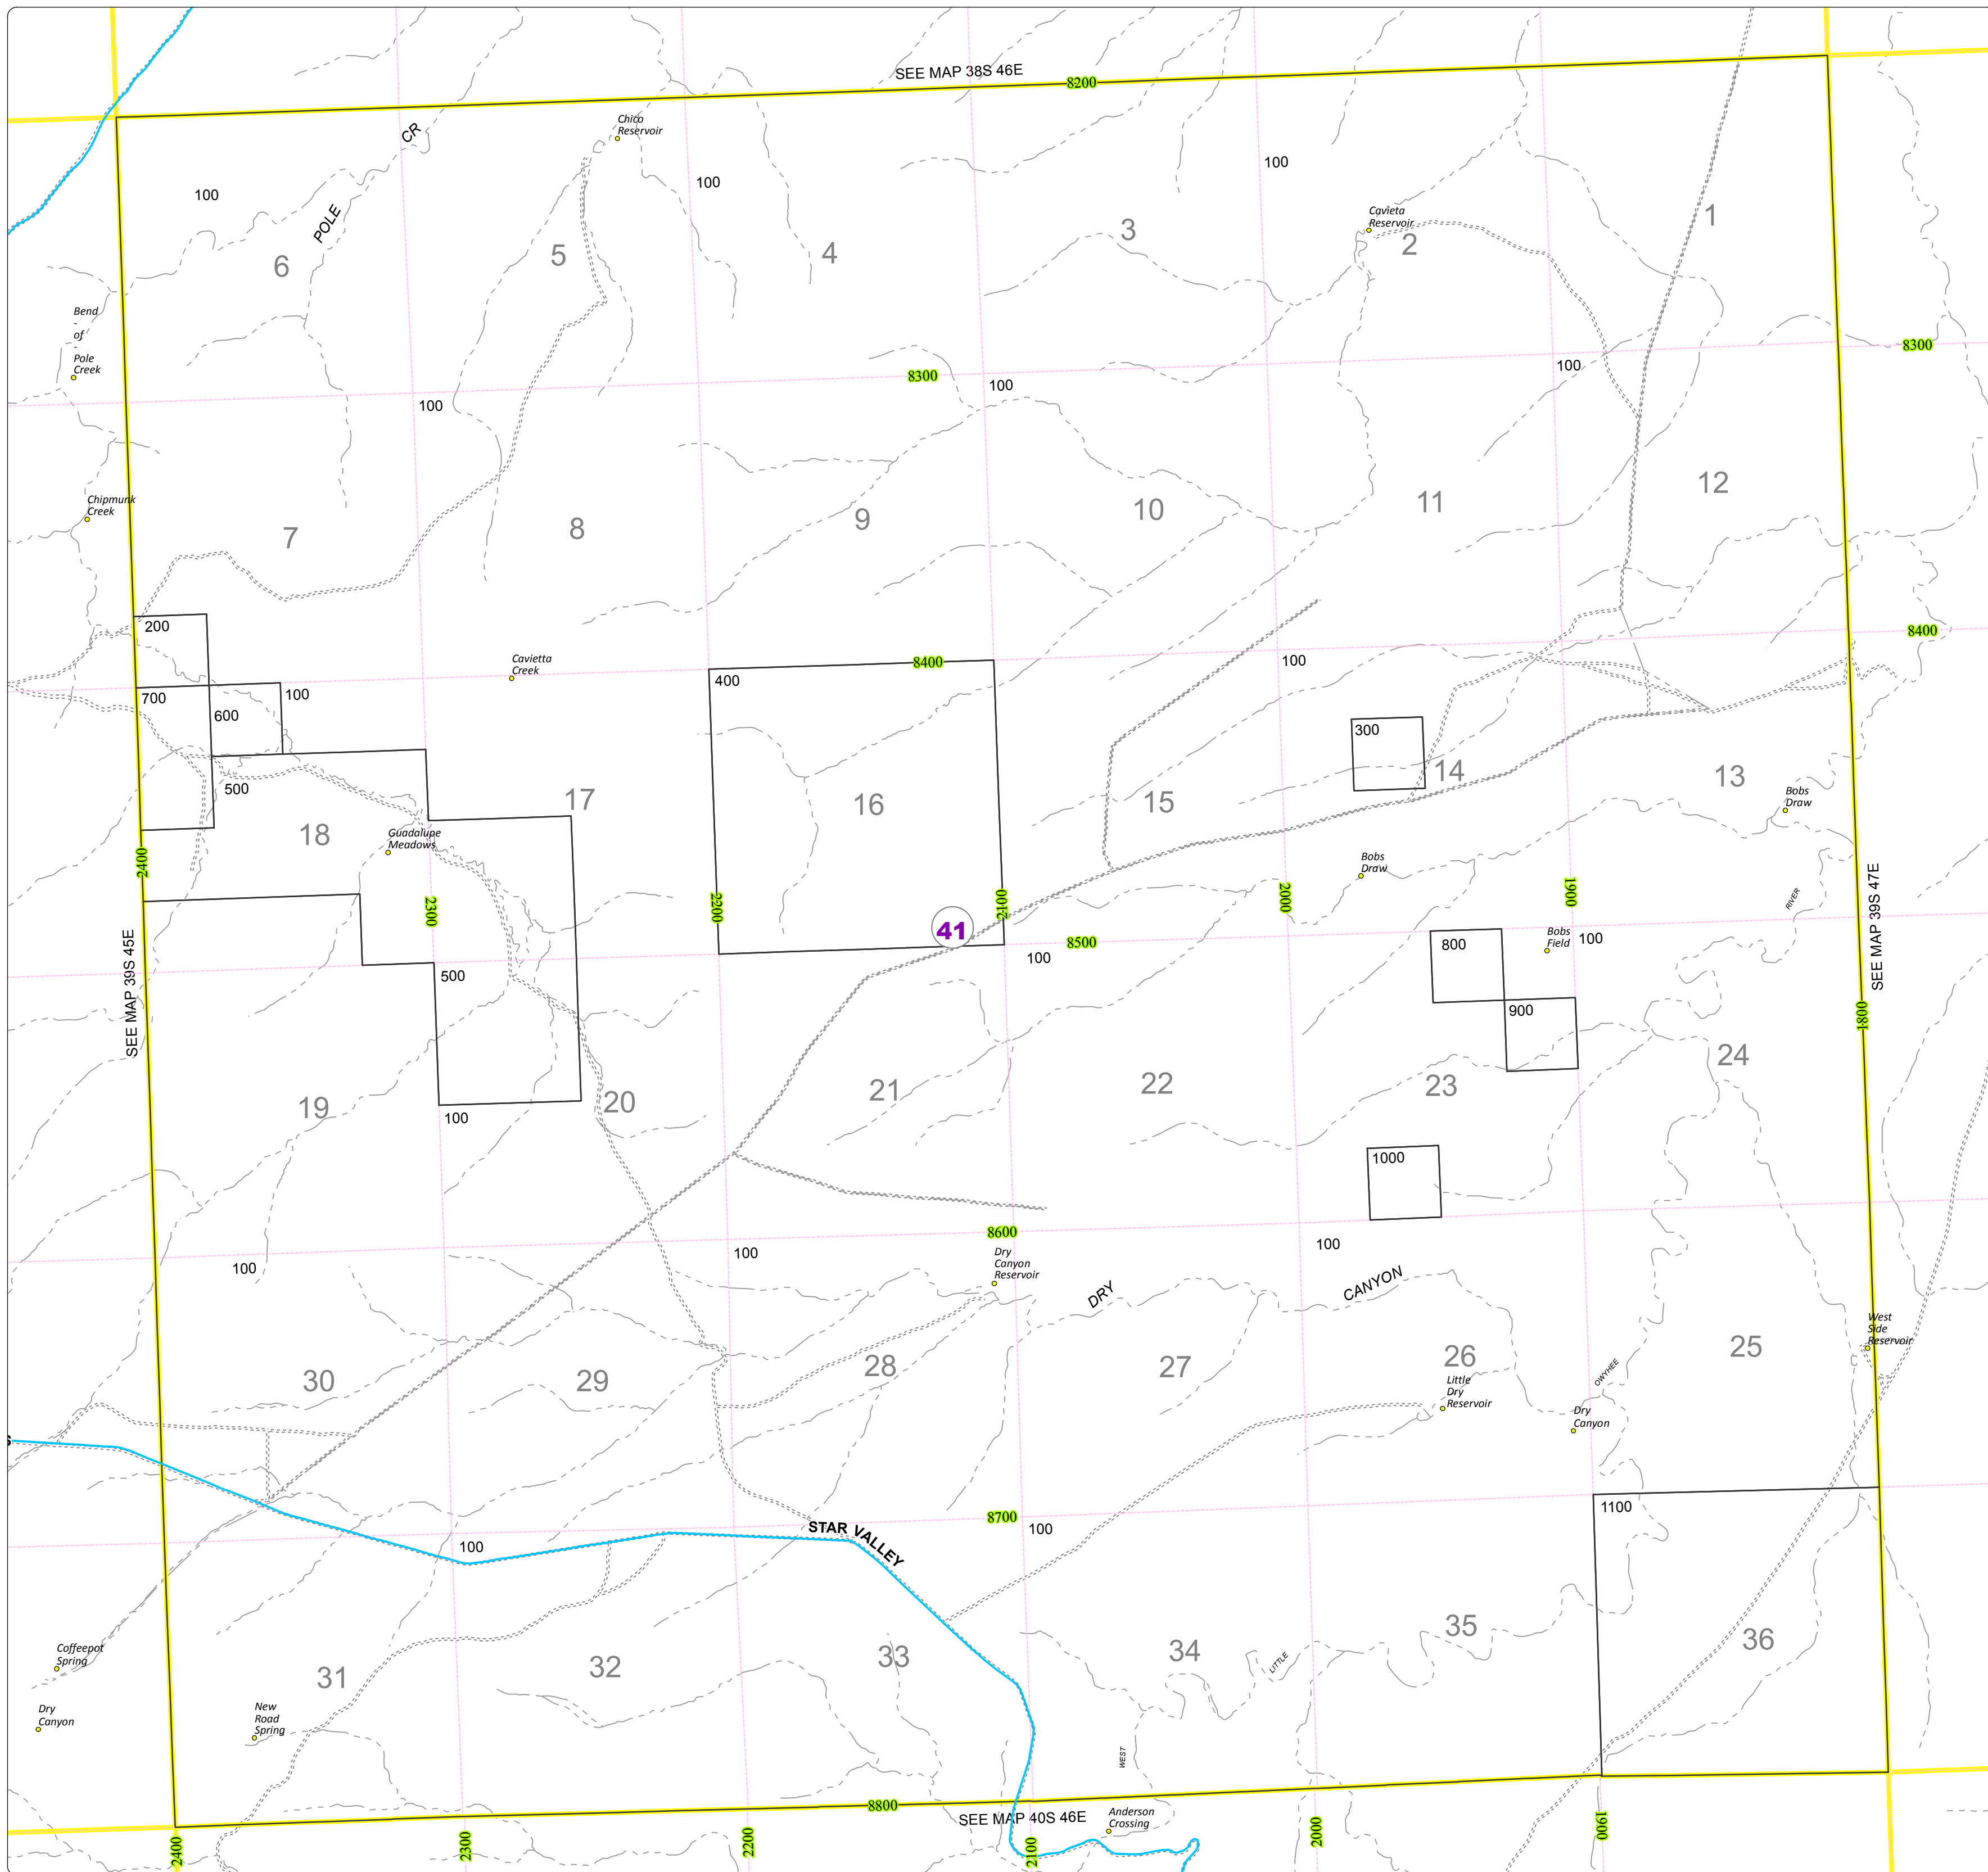

Malheur County Address Map

- Legend
- MapNumberBoundary
 - TAX CODE AREA
 - 41 - McDermitt

DISCLAIMER
This information is not intended for use as an address locator and it should be noted that not all county address will be found. Parcels containing multiple addresses may only display a single address as recorded in the Assessor's database. This public information should be accepted and used by the recipient with the understanding that the data received from multiple sources was developed and collected for assessment purpose only.

GL2016

39S46E