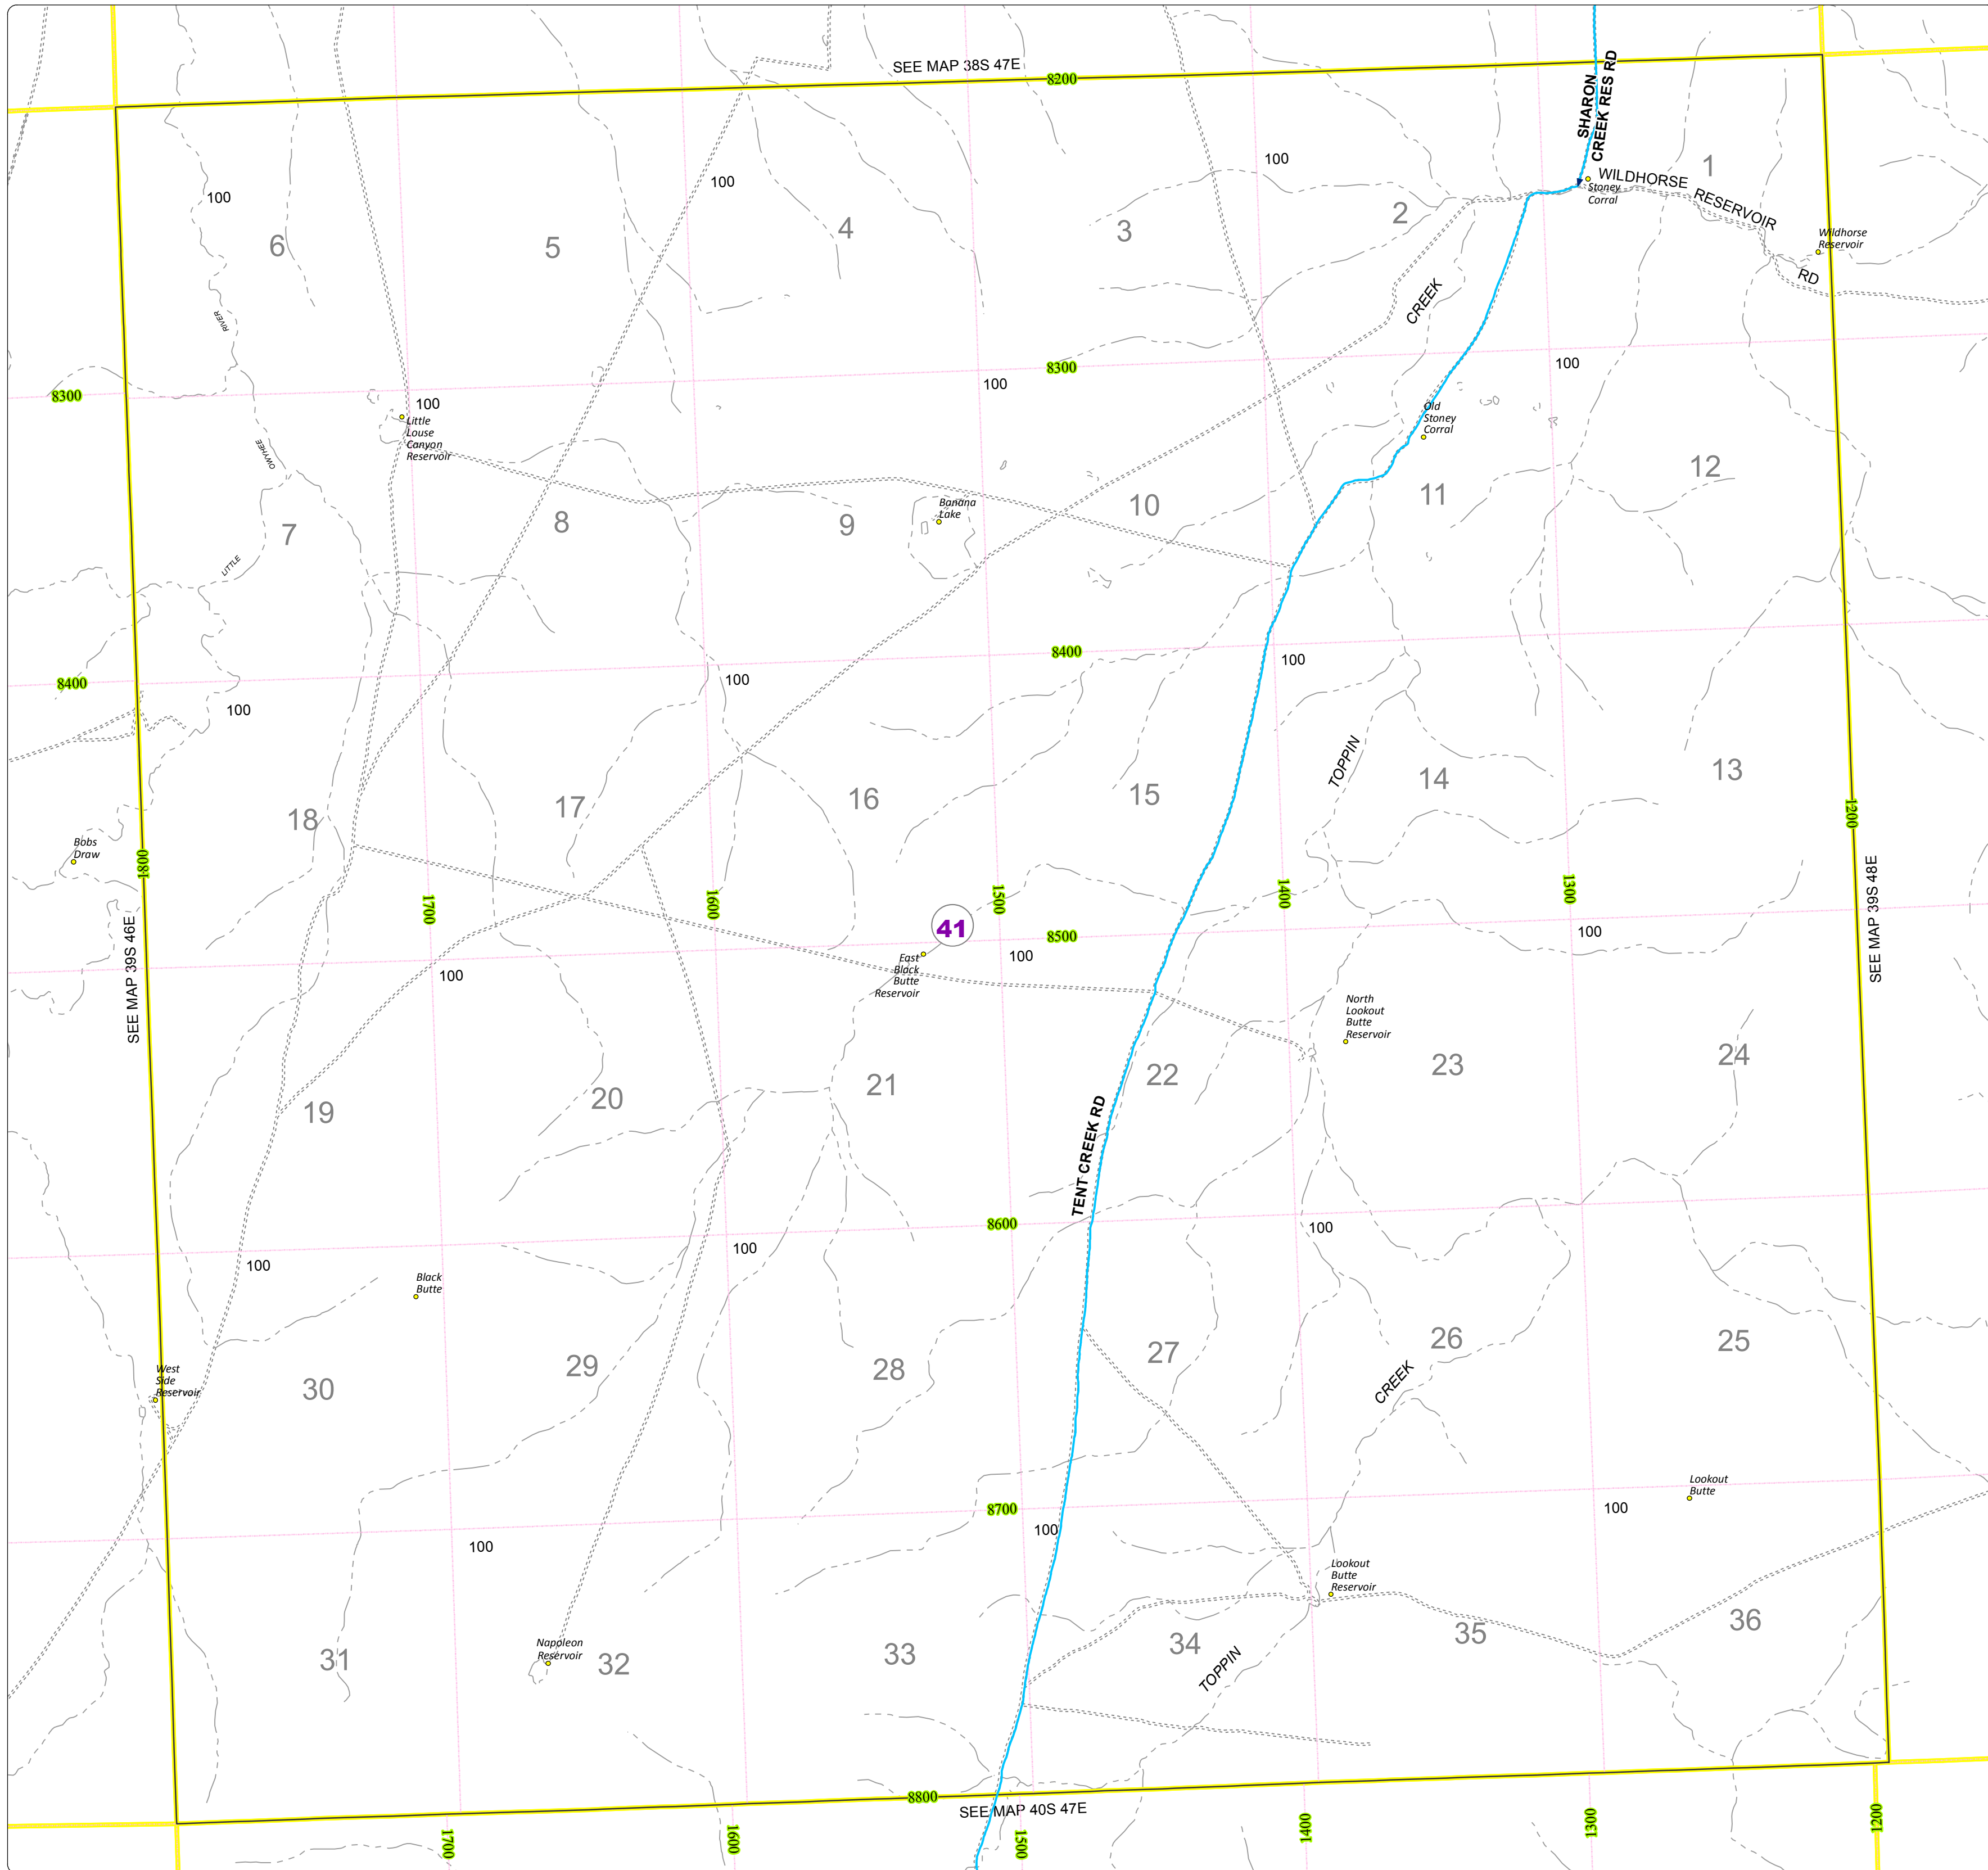

# Malheur County Address Map

- Legend
- MapNumberBoundary
  - TAX CODE AREA
  - 41 - McDermitt

**DISCLAIMER**  
This information is not intended for use as an address locator and it should be noted that not all county address will be found. Parcels containing multiple addresses may only display a single address as recorded in the Assessor's database. This public information should be accepted and used by the recipient with the understanding that the data received from multiple sources was developed and collected for **assessment purpose only**.

## 39S47E