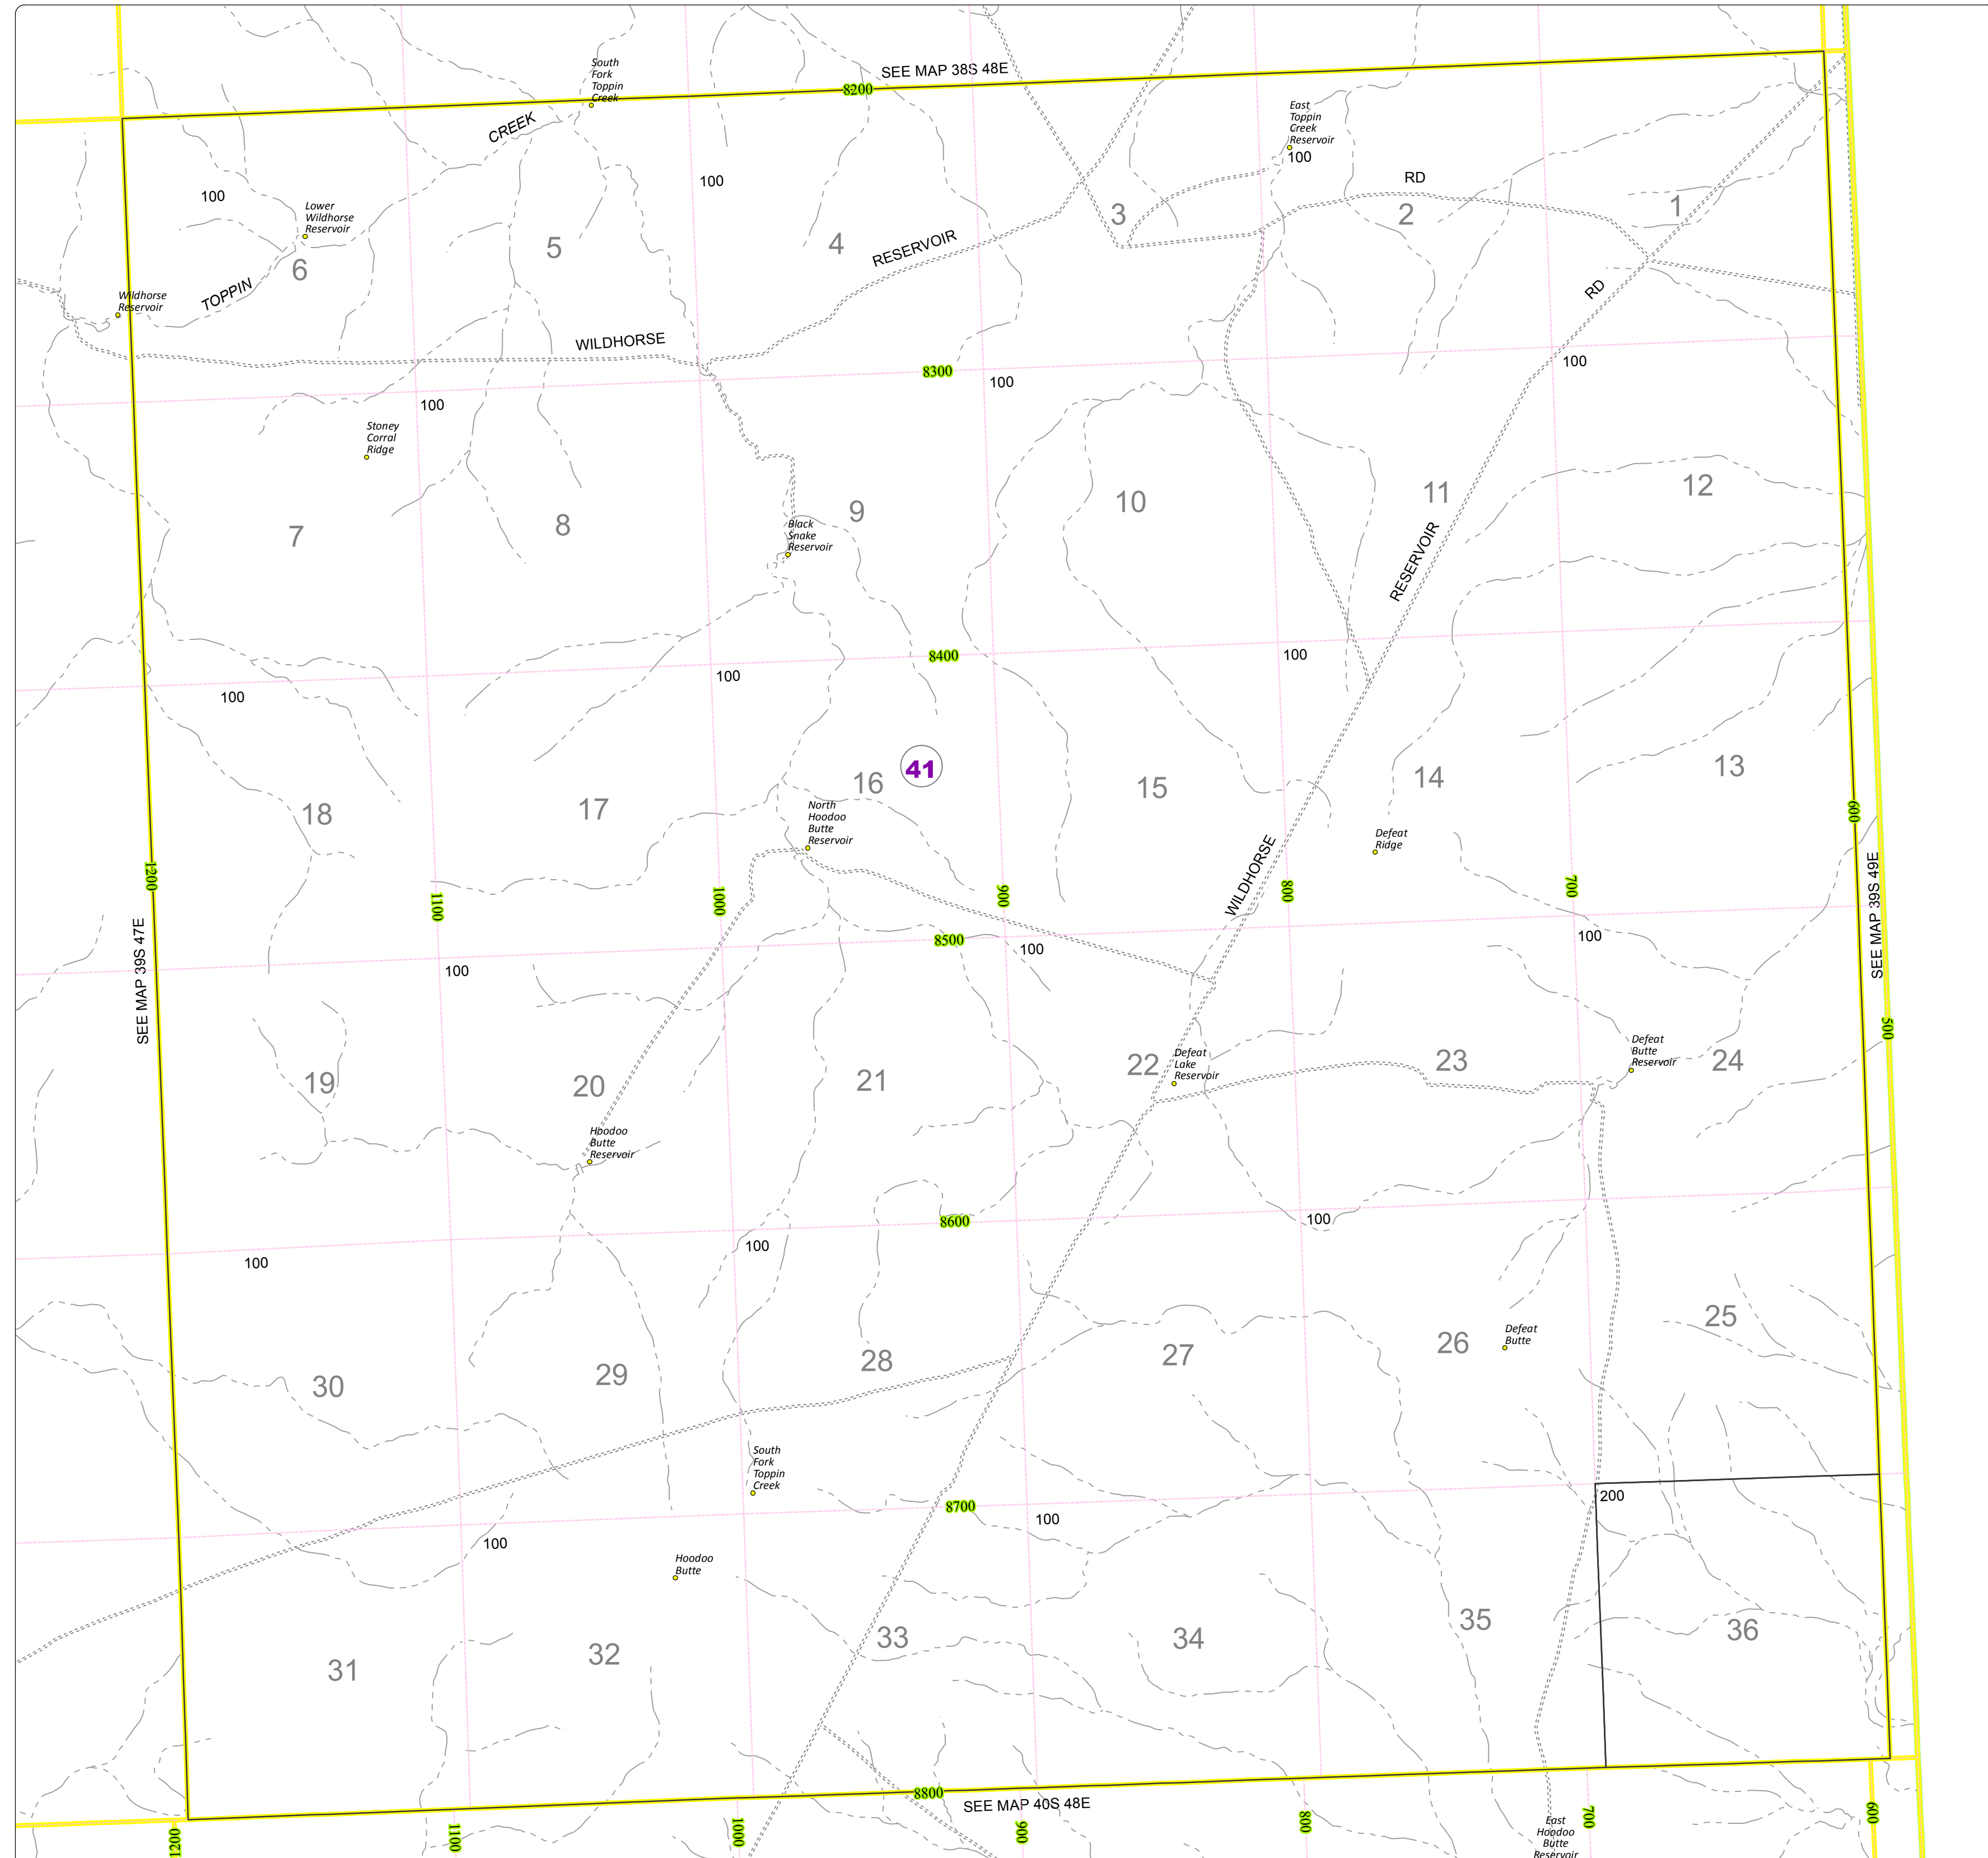

Malheur County Address Map

- Legend
- MapNumberBoundary
 - TAX CODE AREA
 - 41 - McDermitt

DISCLAIMER
This information is not intended for use as an address locator and it should be noted that not all county address will be found. Parcels containing multiple addresses may only display a single address as recorded in the Assessor's database. This public information should be accepted and used by the recipient with the understanding that the data received from multiple sources was developed and collected for **assessment purpose only**.

GL2016

39S48E