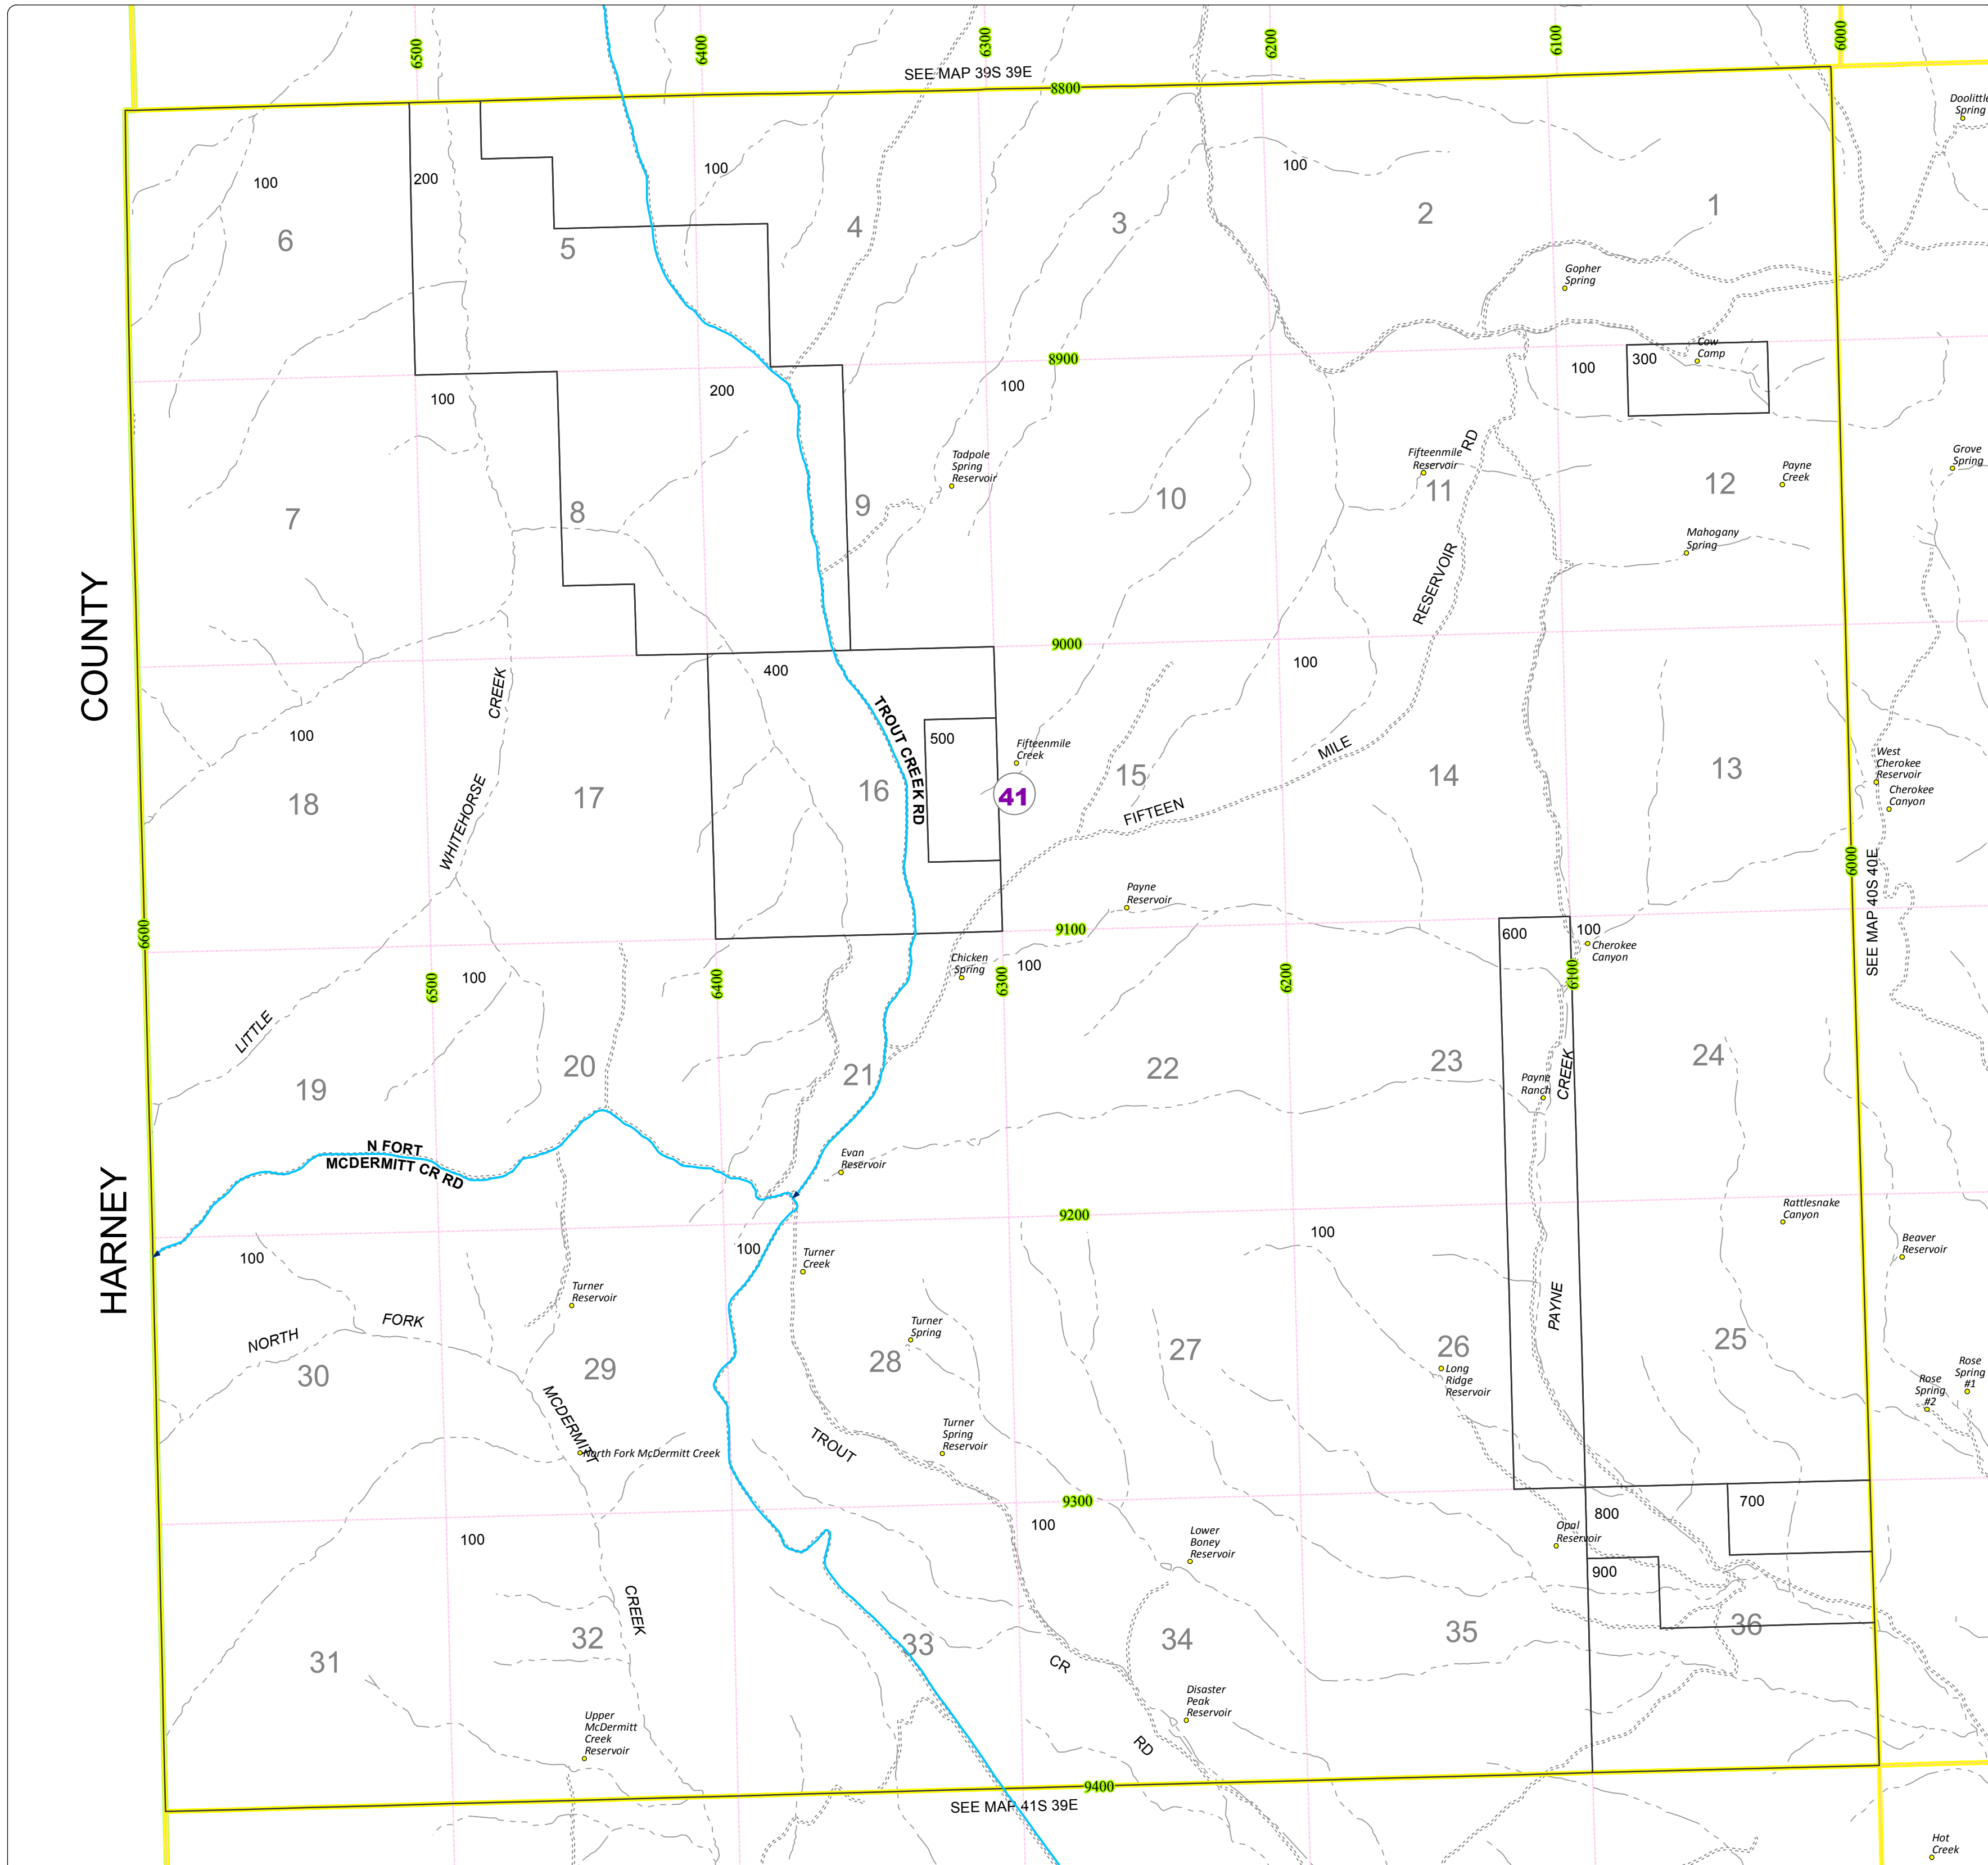

Malheur County Address Map

- Legend
- MapNumberBoundary
 - TAX CODE AREA**
 - 41 - McDermitt

COUNTY

HARNEY

DISCLAIMER
This information is not intended for use as an address locator and it should be noted that not all county address will be found. Parcels containing multiple addresses may only display a single address as recorded in the Assessor's database. This public information should be accepted and used by the recipient with the understanding that the data received from multiple sources was developed and collected for **assessment purpose only**.

GL2016

40S39E