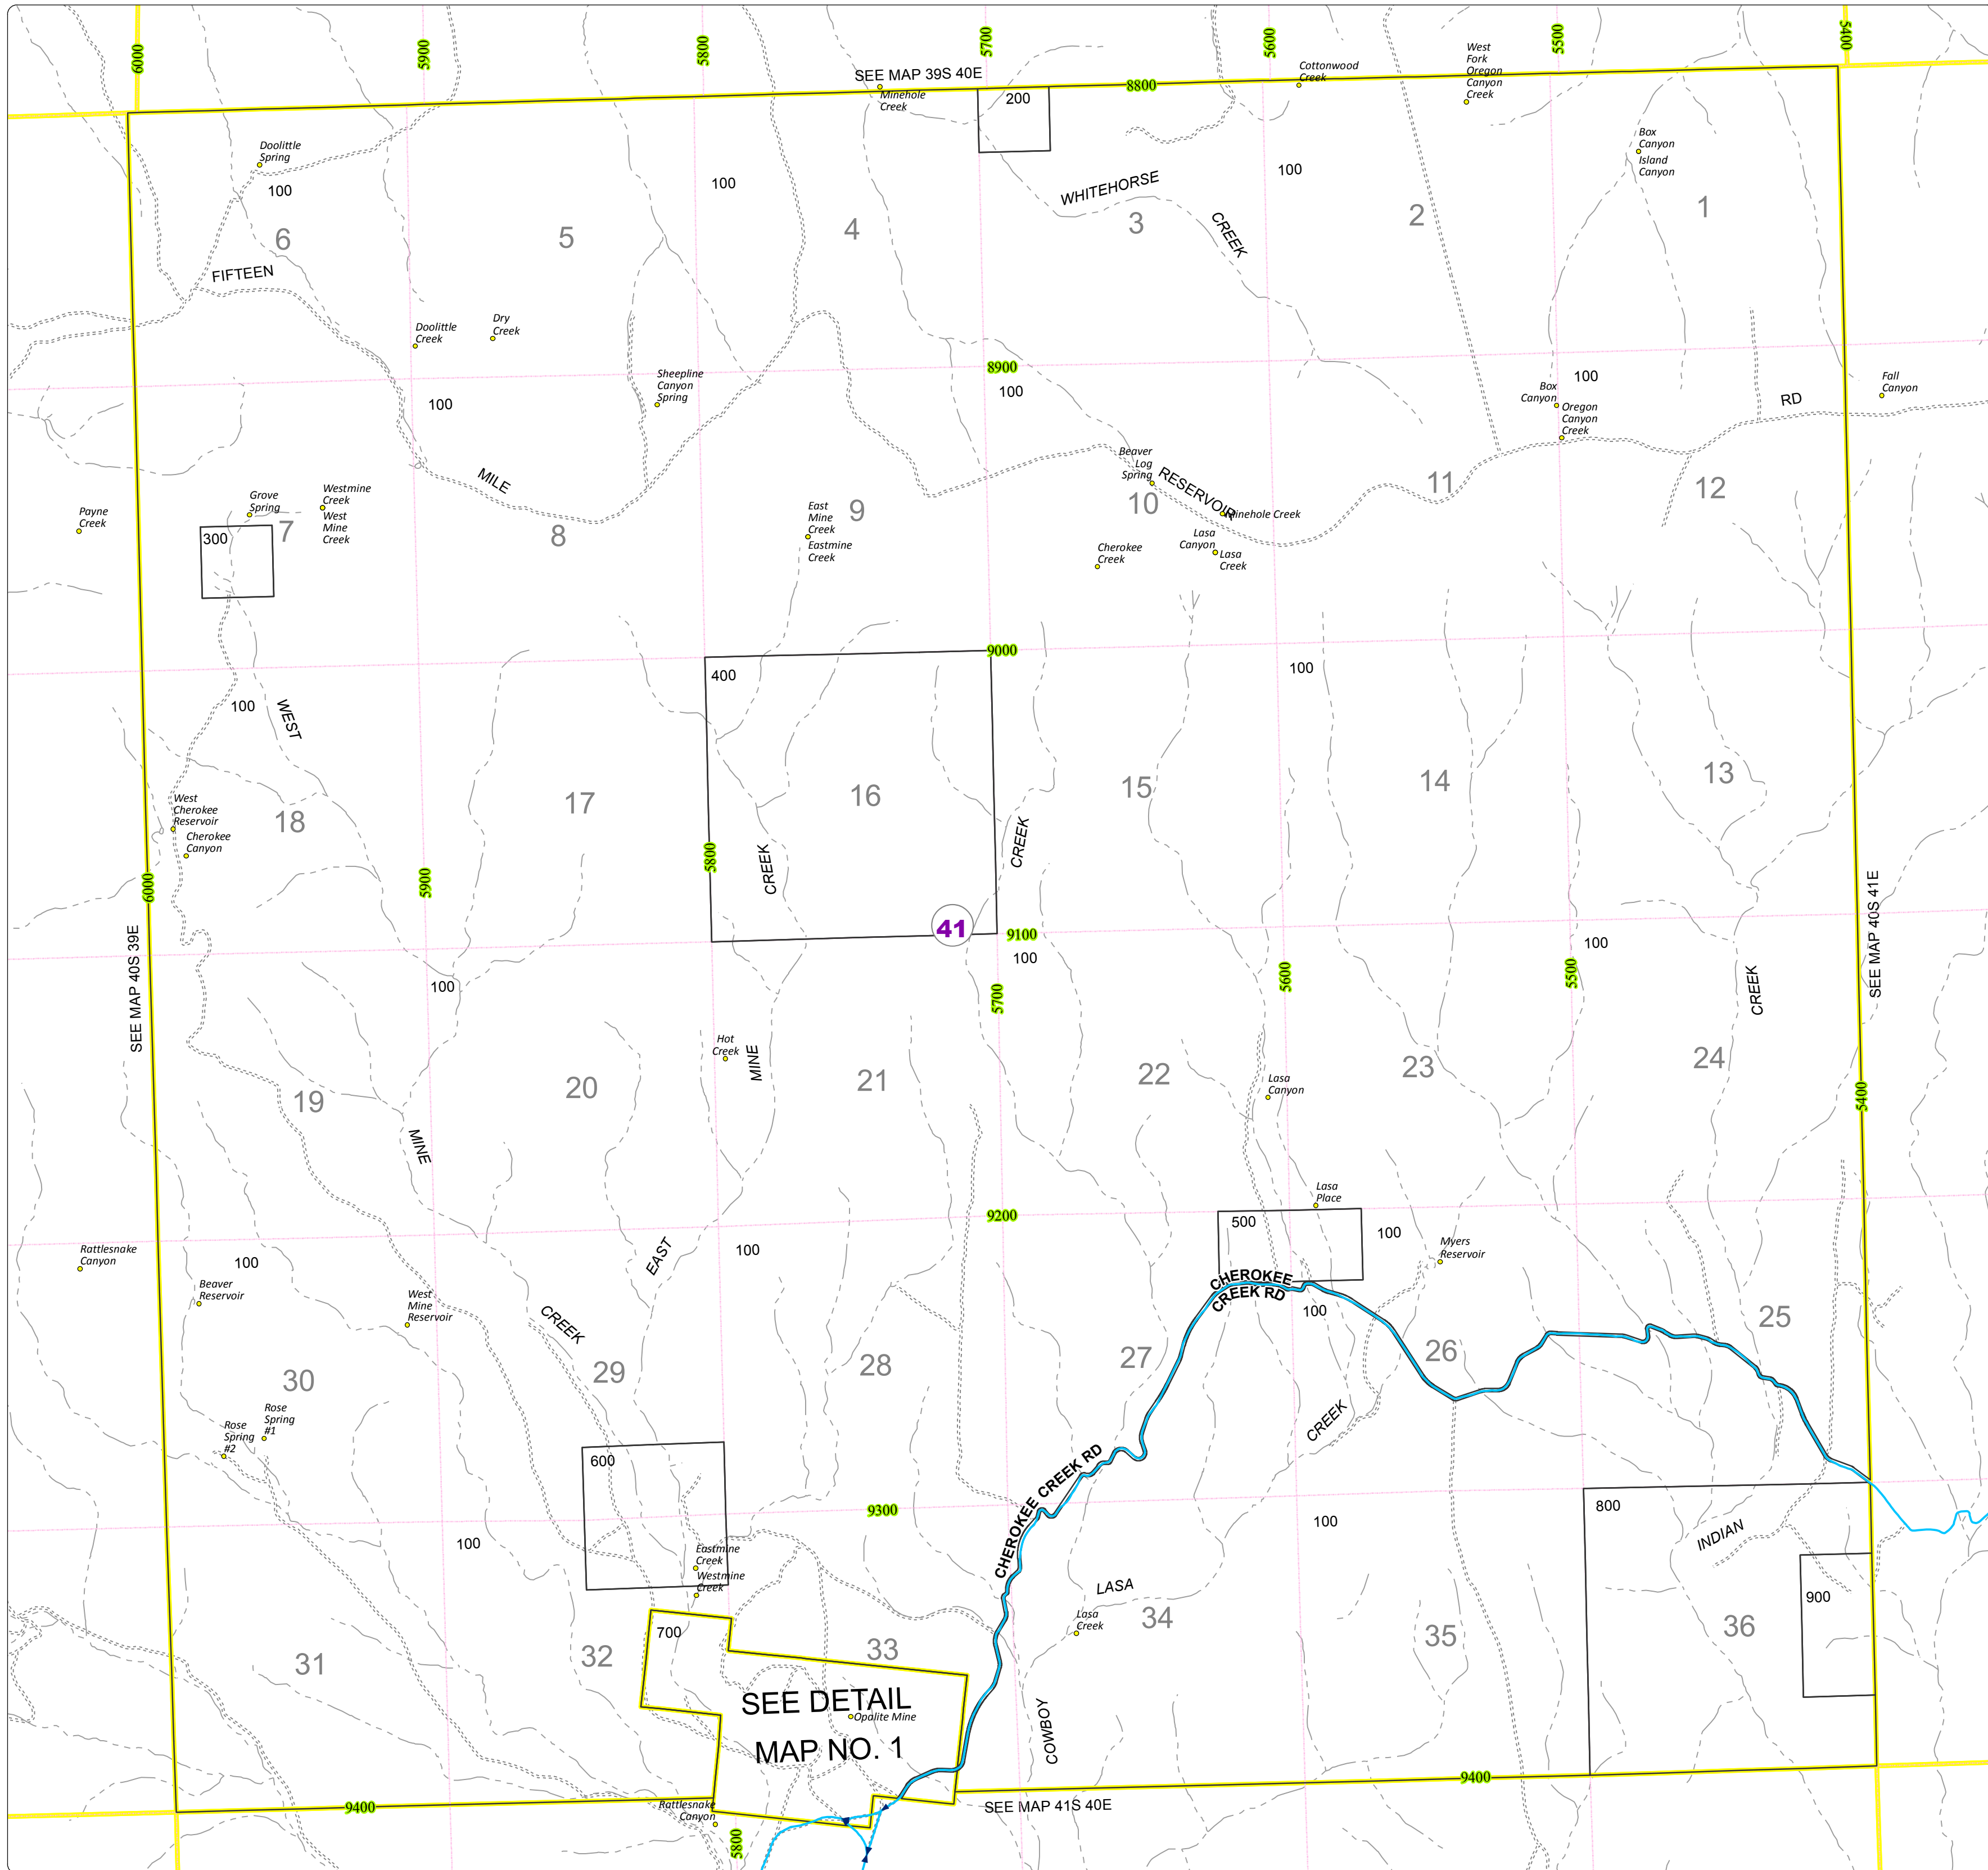

Malheur County Address Map

- Legend
- MapNumberBoundary
 - TAX CODE AREA**
 - 41 - McDermitt

DISCLAIMER
This information is not intended for use as an address locator and it should be noted that not all county address will be found. Parcels containing multiple addresses may only display a single address as recorded in the Assessor's database. This public information should be accepted and used by the recipient with the understanding that the data received from multiple sources was developed and collected for **assessment purpose only**.