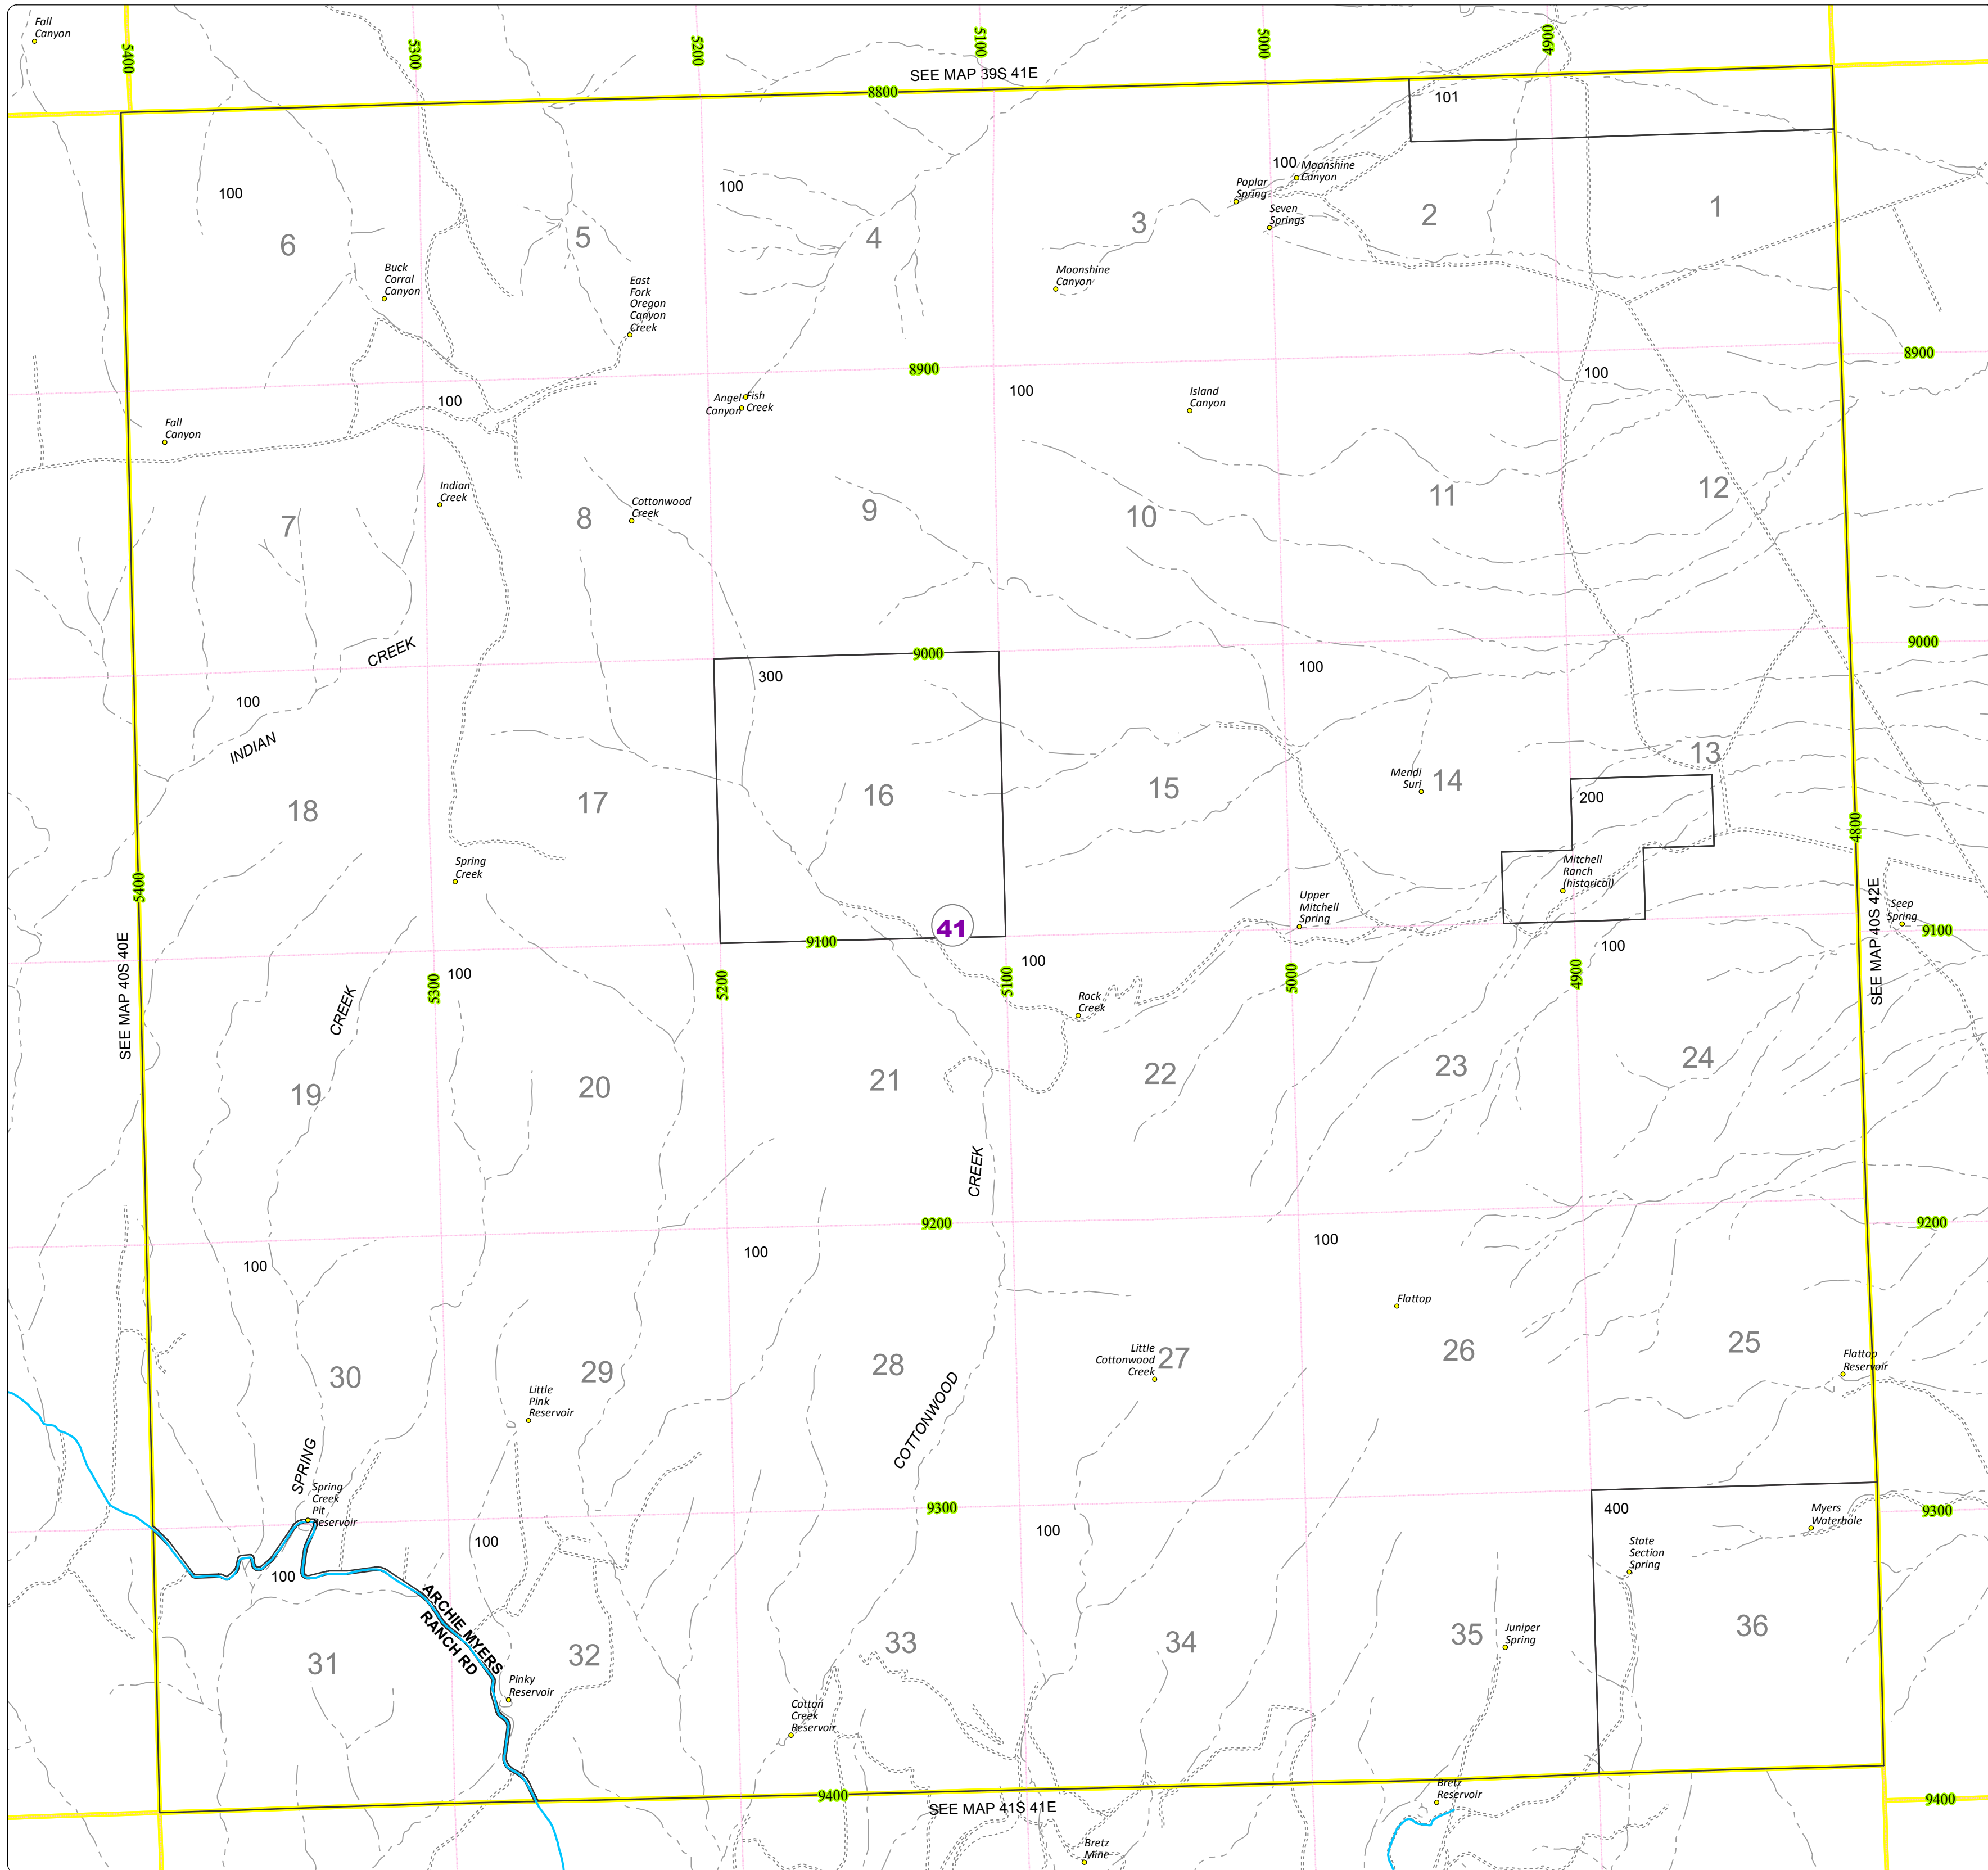

Malheur County Address Map

- Legend
- MapNumberBoundary
 - TAX CODE AREA
 - 41 - McDermitt

DISCLAIMER
This information is not intended for use as an address locator and it should be noted that not all county address will be found. Parcels containing multiple addresses may only display a single address as recorded in the Assessor's database. This public information should be accepted and used by the recipient with the understanding that the data received from multiple sources was developed and collected for assessment purpose only.