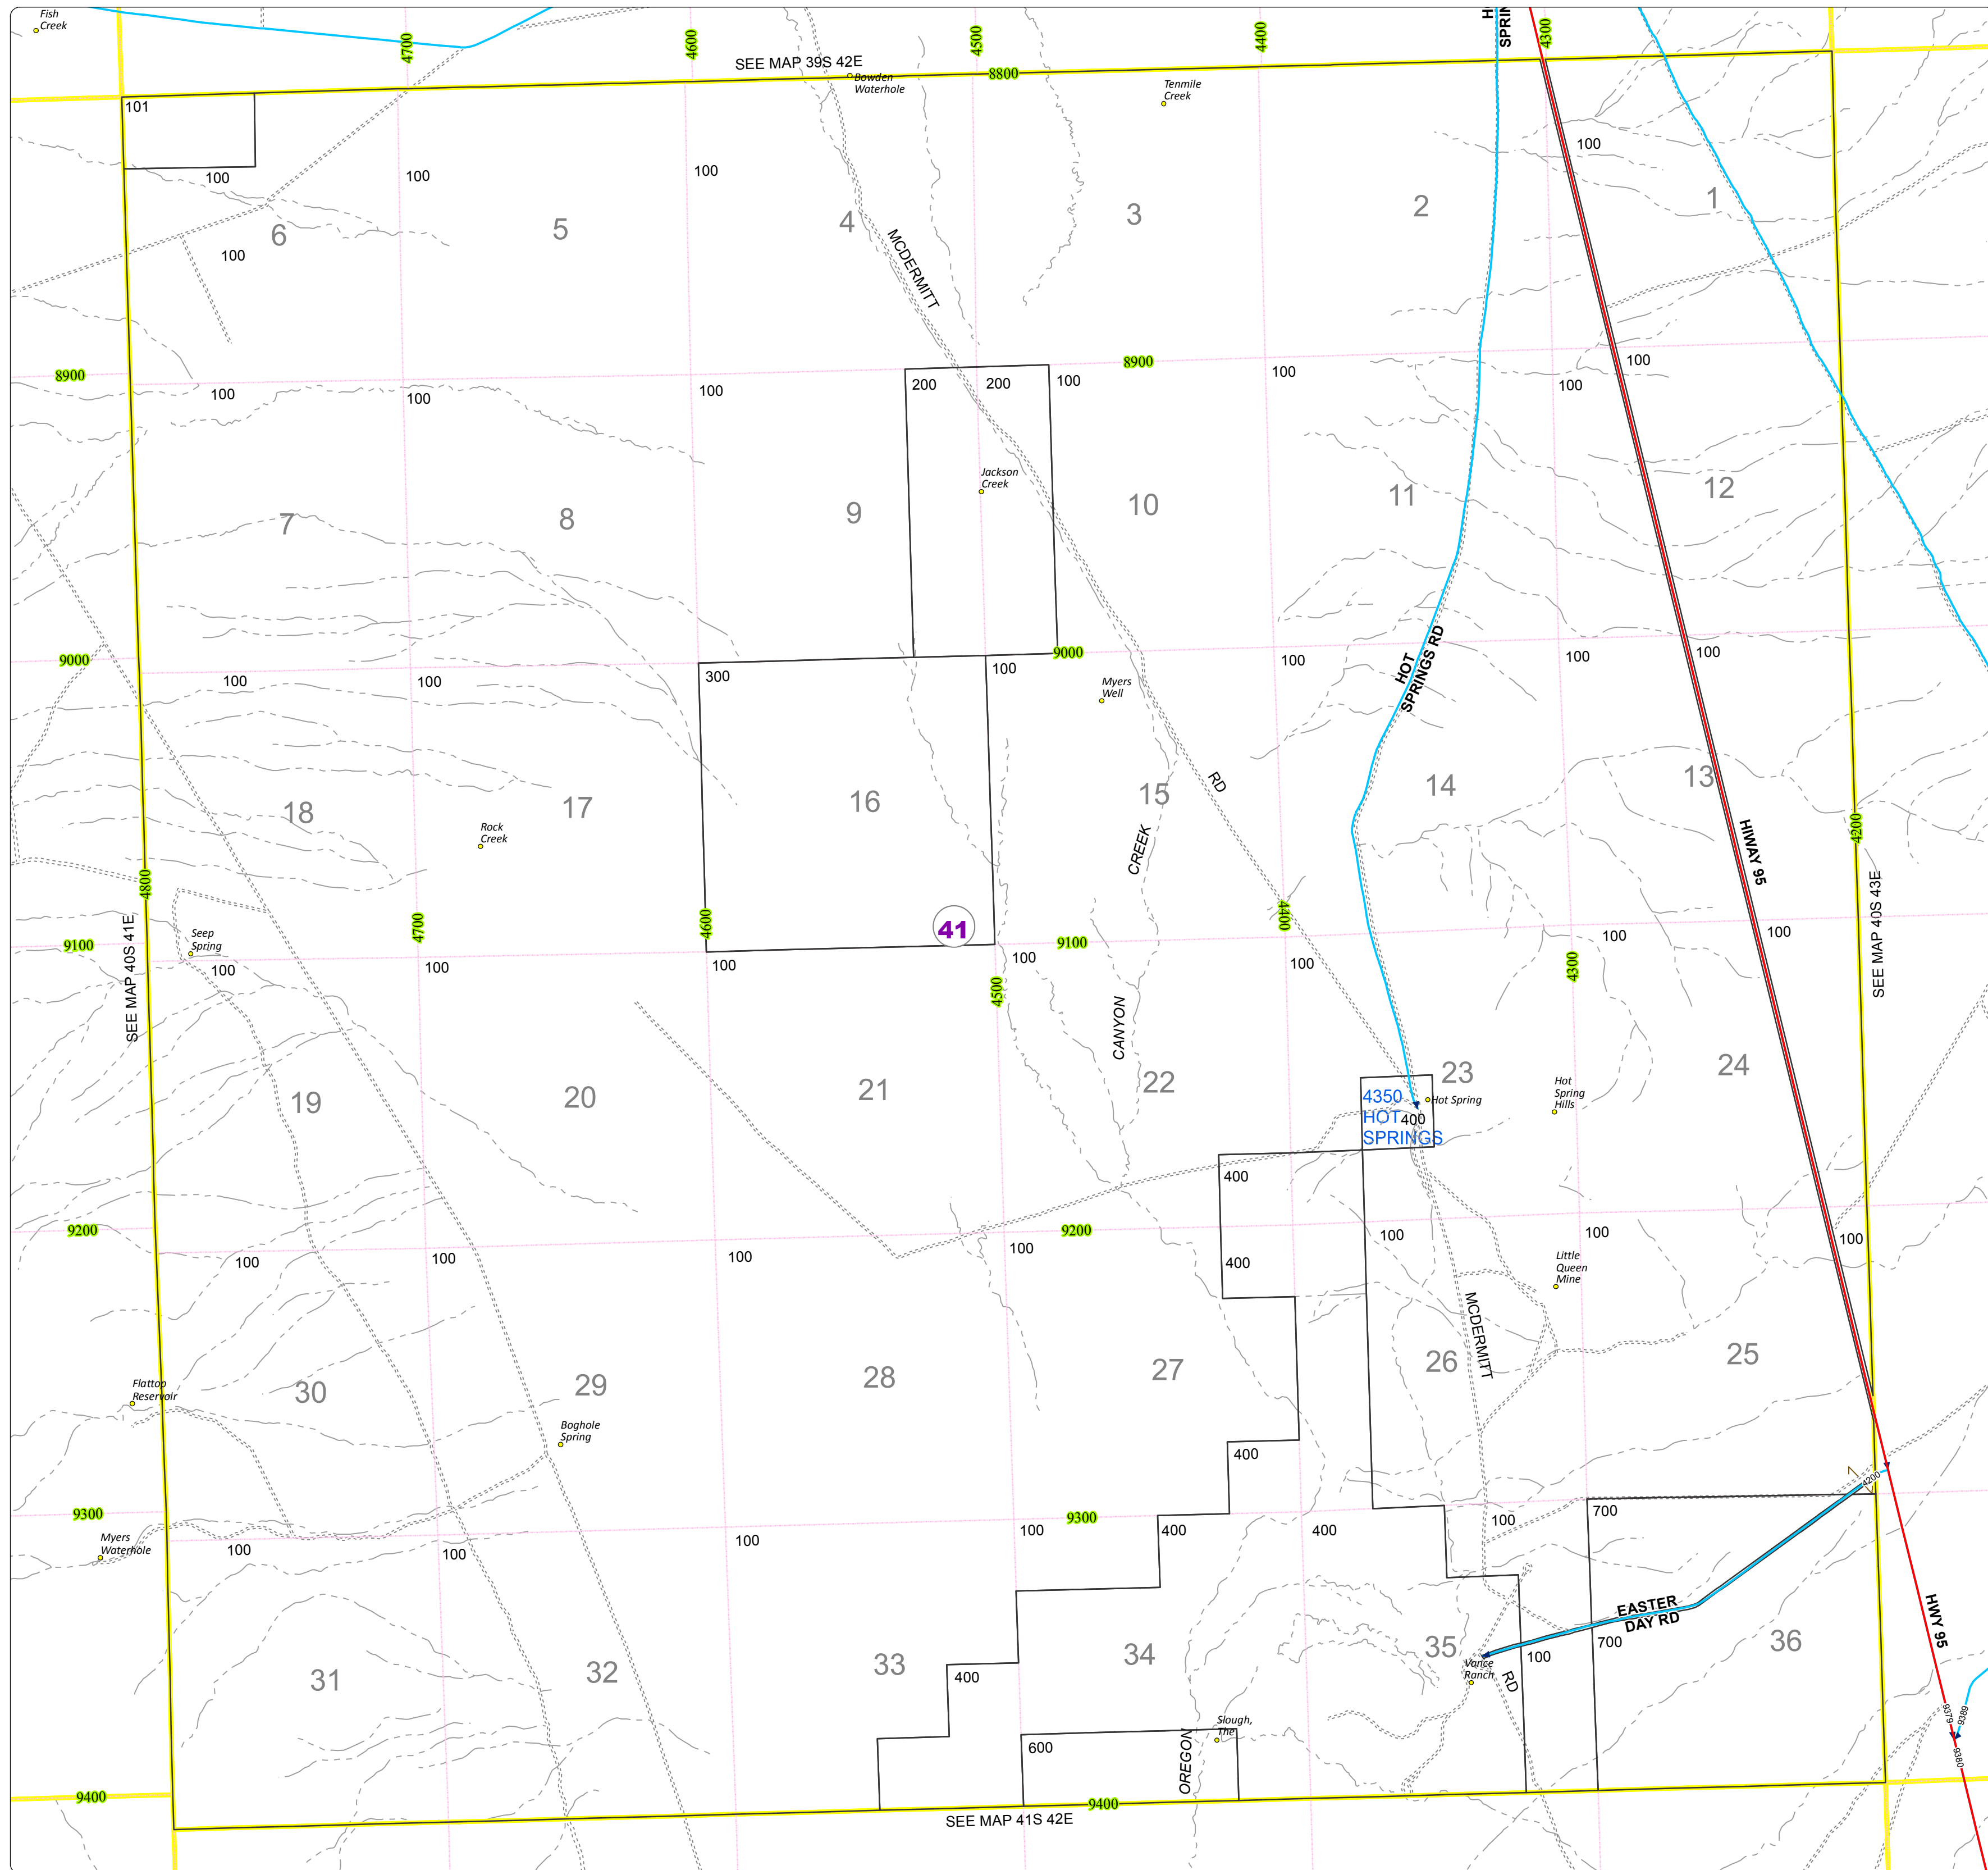

# Malheur County Address Map

- Legend
- MapNumberBoundary
  - TAX CODE AREA
  - 41 - McDermitt

**DISCLAIMER**  
This information is not intended for use as an address locator and it should be noted that not all county address will be found. Parcels containing multiple addresses may only display a single address as recorded in the Assessor's database. This public information should be accepted and used by the recipient with the understanding that the data received from multiple sources was developed and collected for assessment purpose only.

## 40S42E