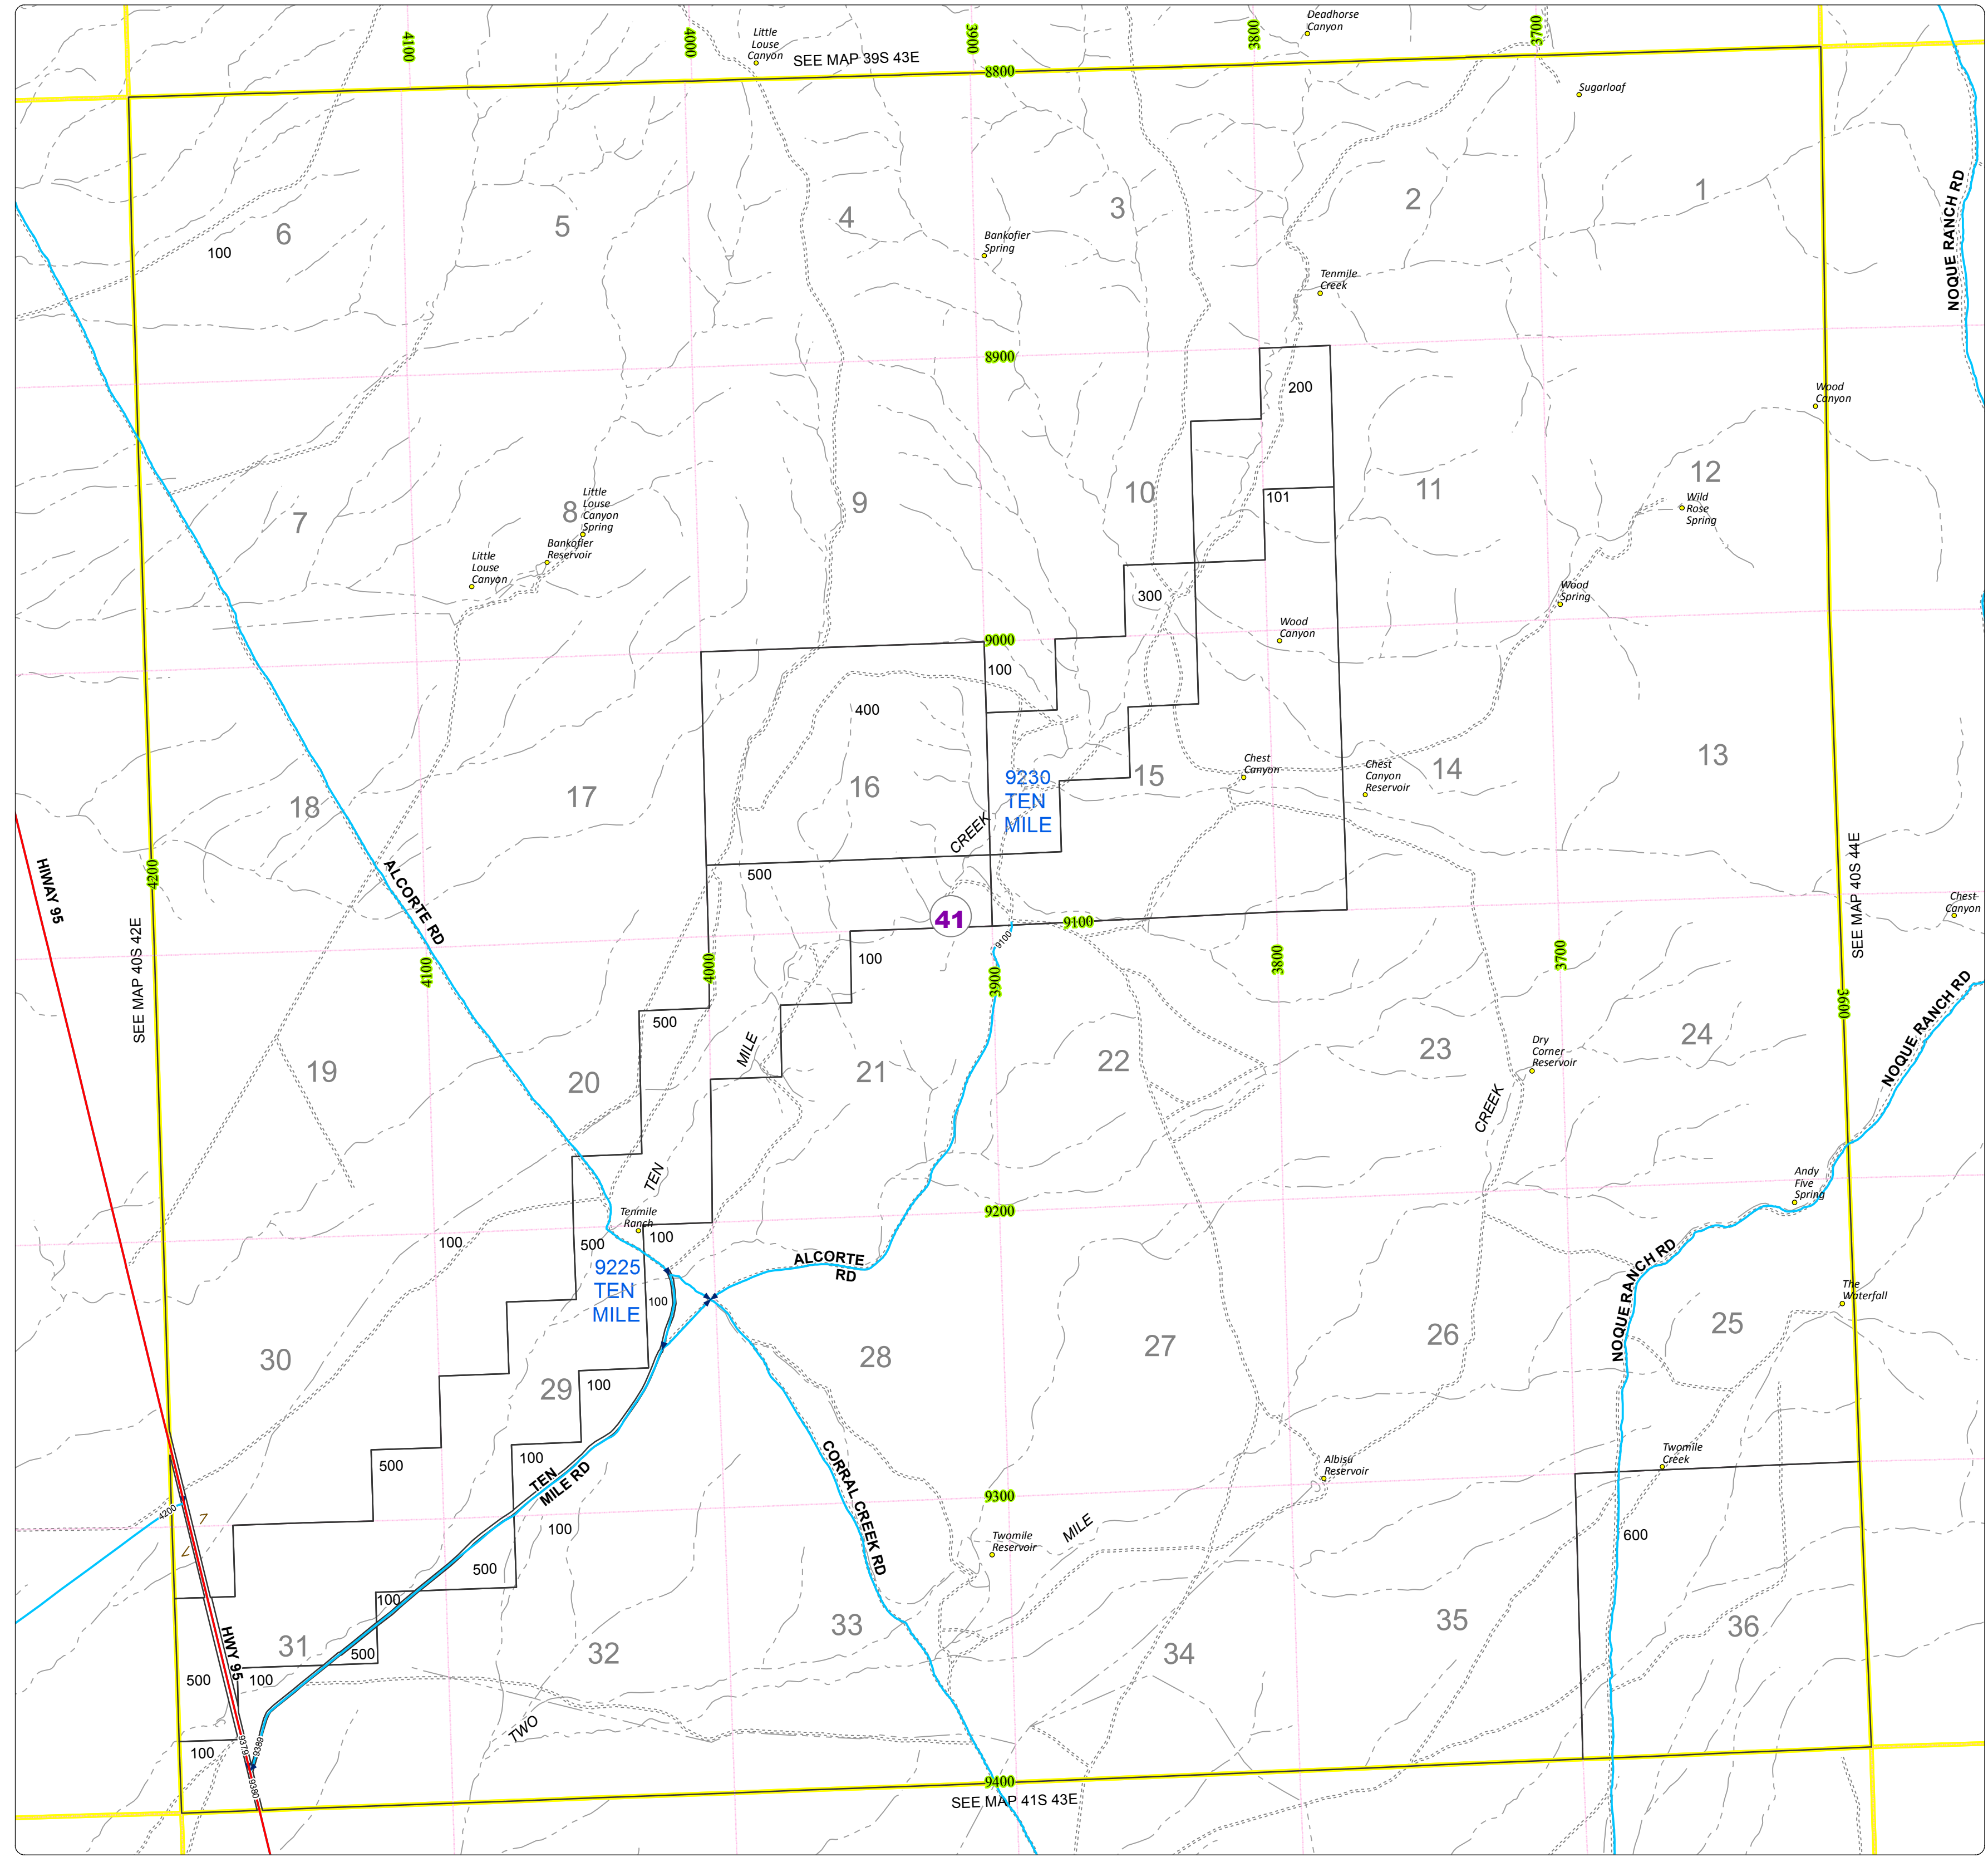

Malheur County Address Map

- Legend
- MapNumberBoundary
 - TAX CODE AREA
 - 41 - McDermitt

DISCLAIMER
This information is not intended for use as an address locator and it should be noted that not all county address will be found. Parcels containing multiple addresses may only display a single address as recorded in the Assessor's database. This public information should be accepted and used by the recipient with the understanding that the data received from multiple sources was developed and collected for **assessment purpose only**.

GL2016

40S43E