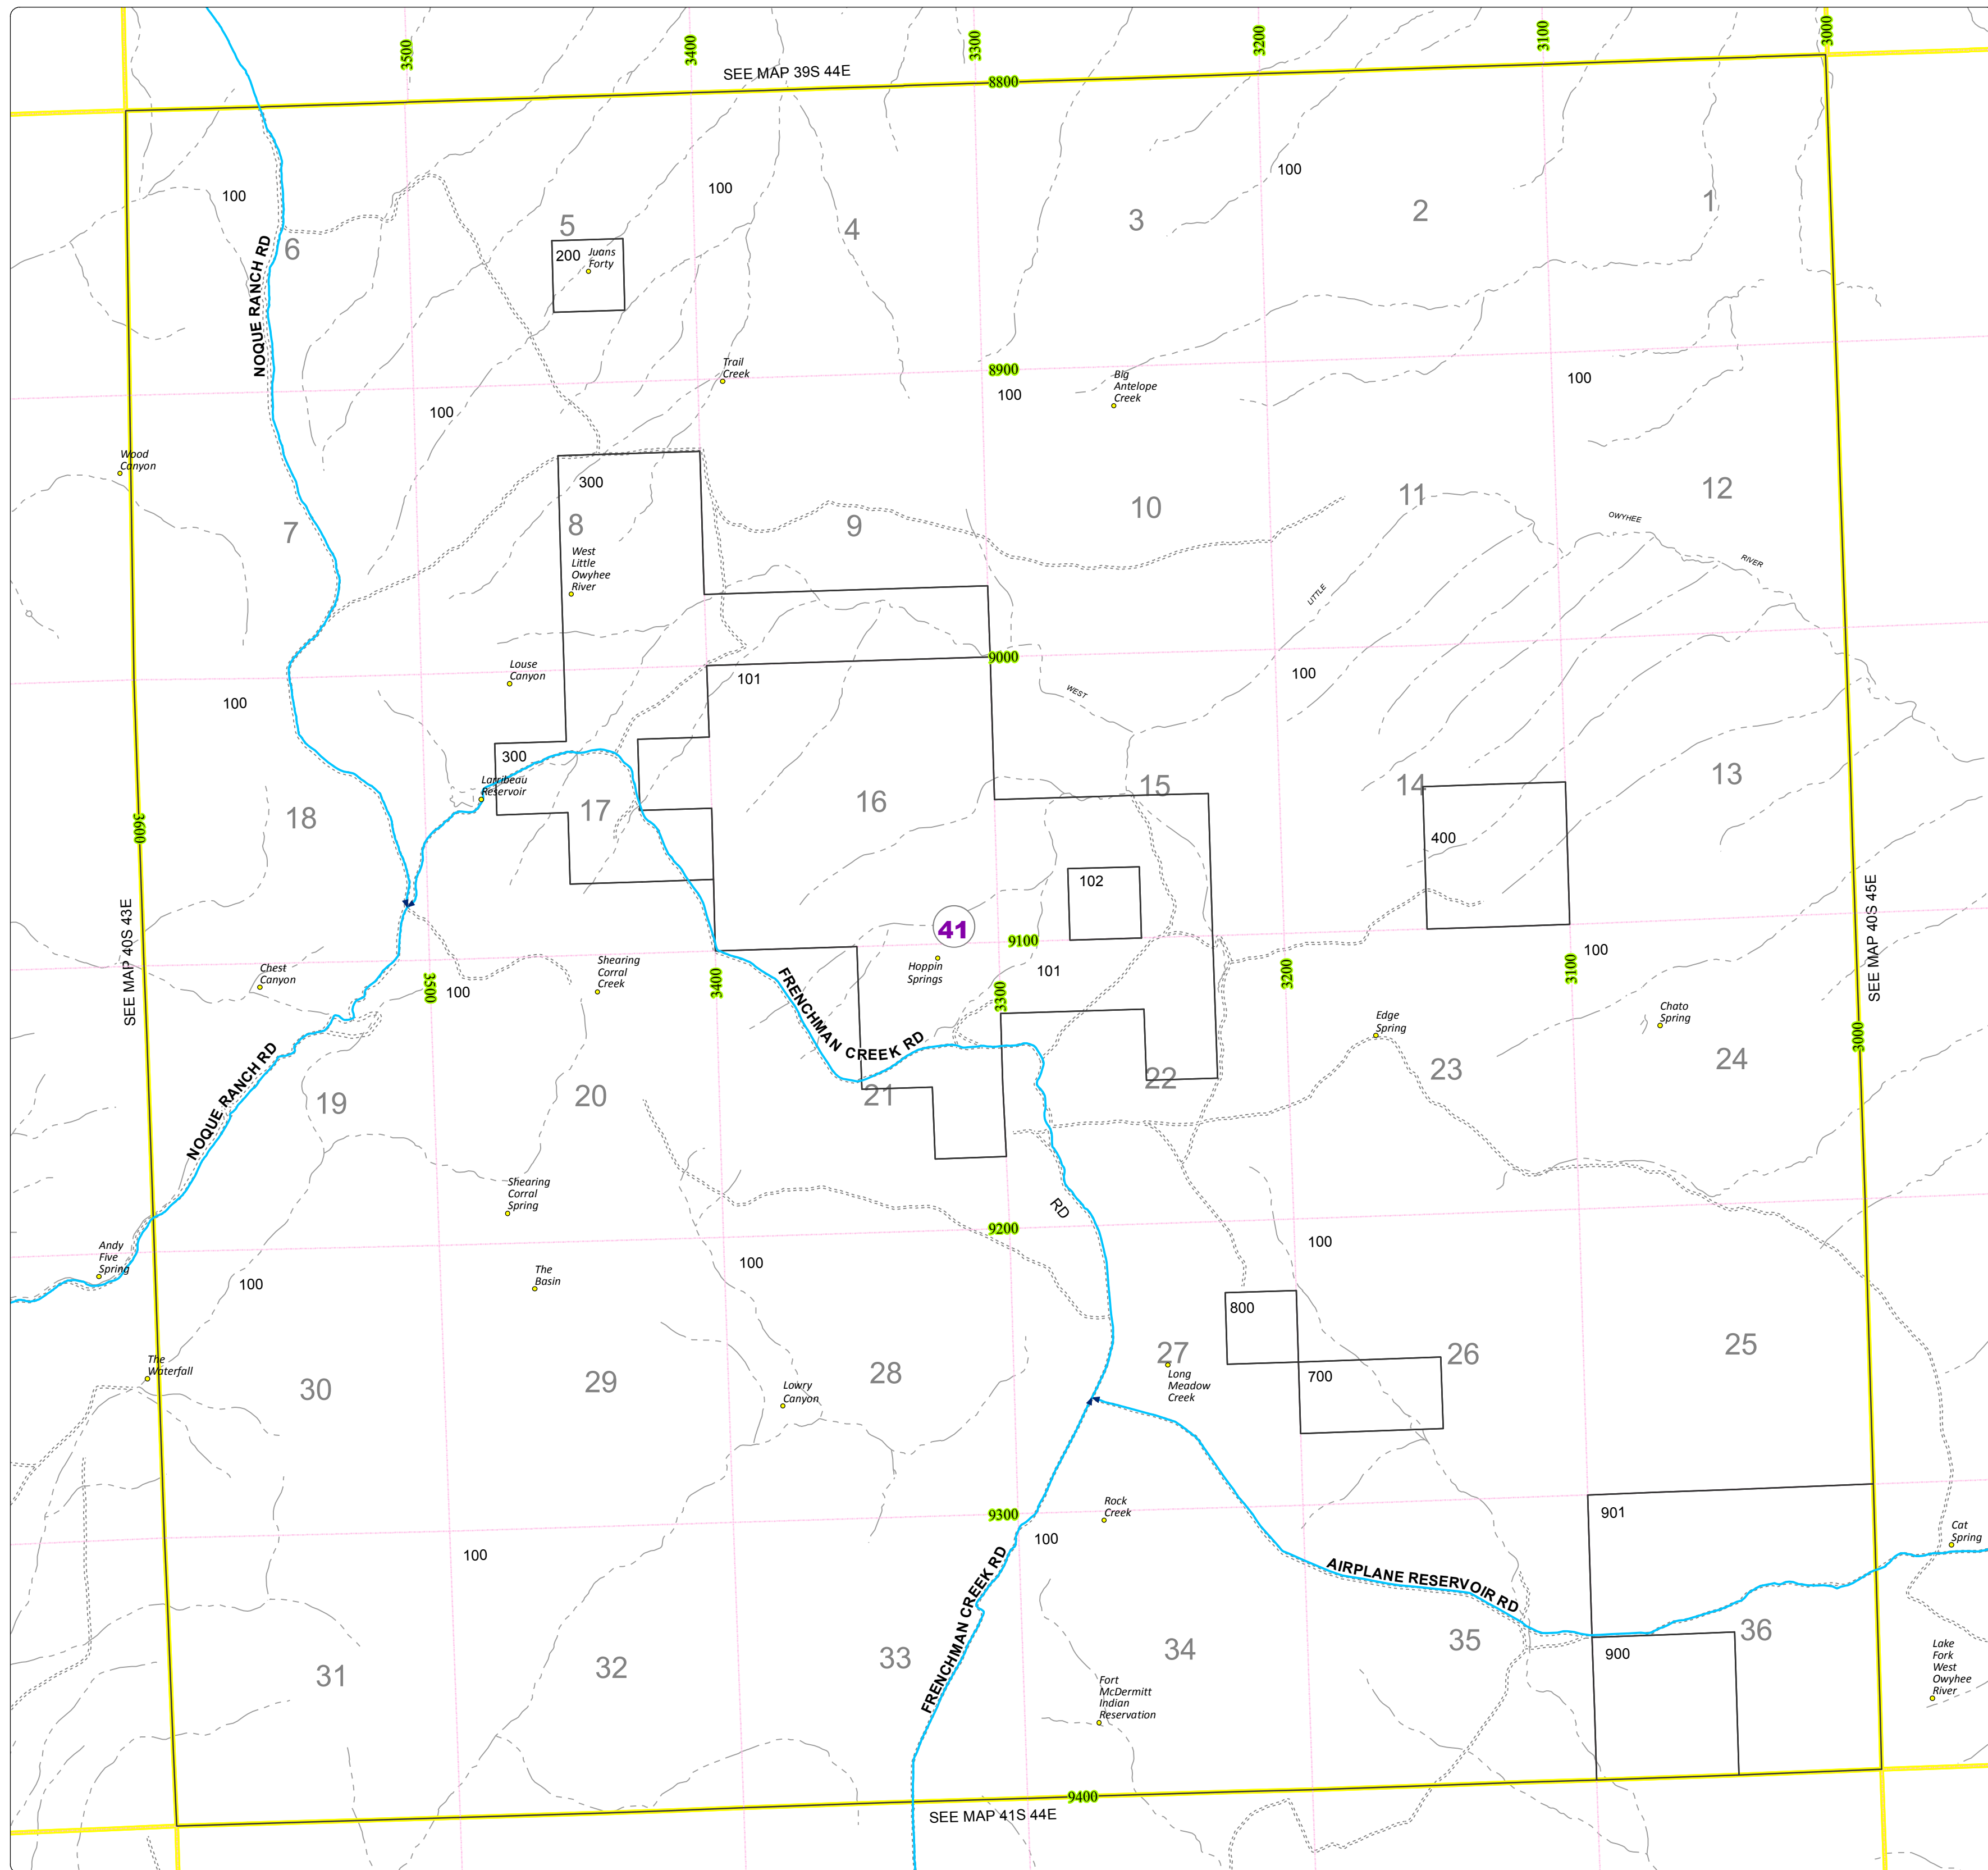

# Malheur County Address Map

- Legend
- MapNumberBoundary
  - TAX CODE AREA
  - 41 - McDermitt

**DISCLAIMER**  
This information is not intended for use as an address locator and it should be noted that not all county address will be found. Parcels containing multiple addresses may only display a single address as recorded in the Assessor's database. This public information should be accepted and used by the recipient with the understanding that the data received from multiple sources was developed and collected for assessment purpose only.

GL2016

40S44E