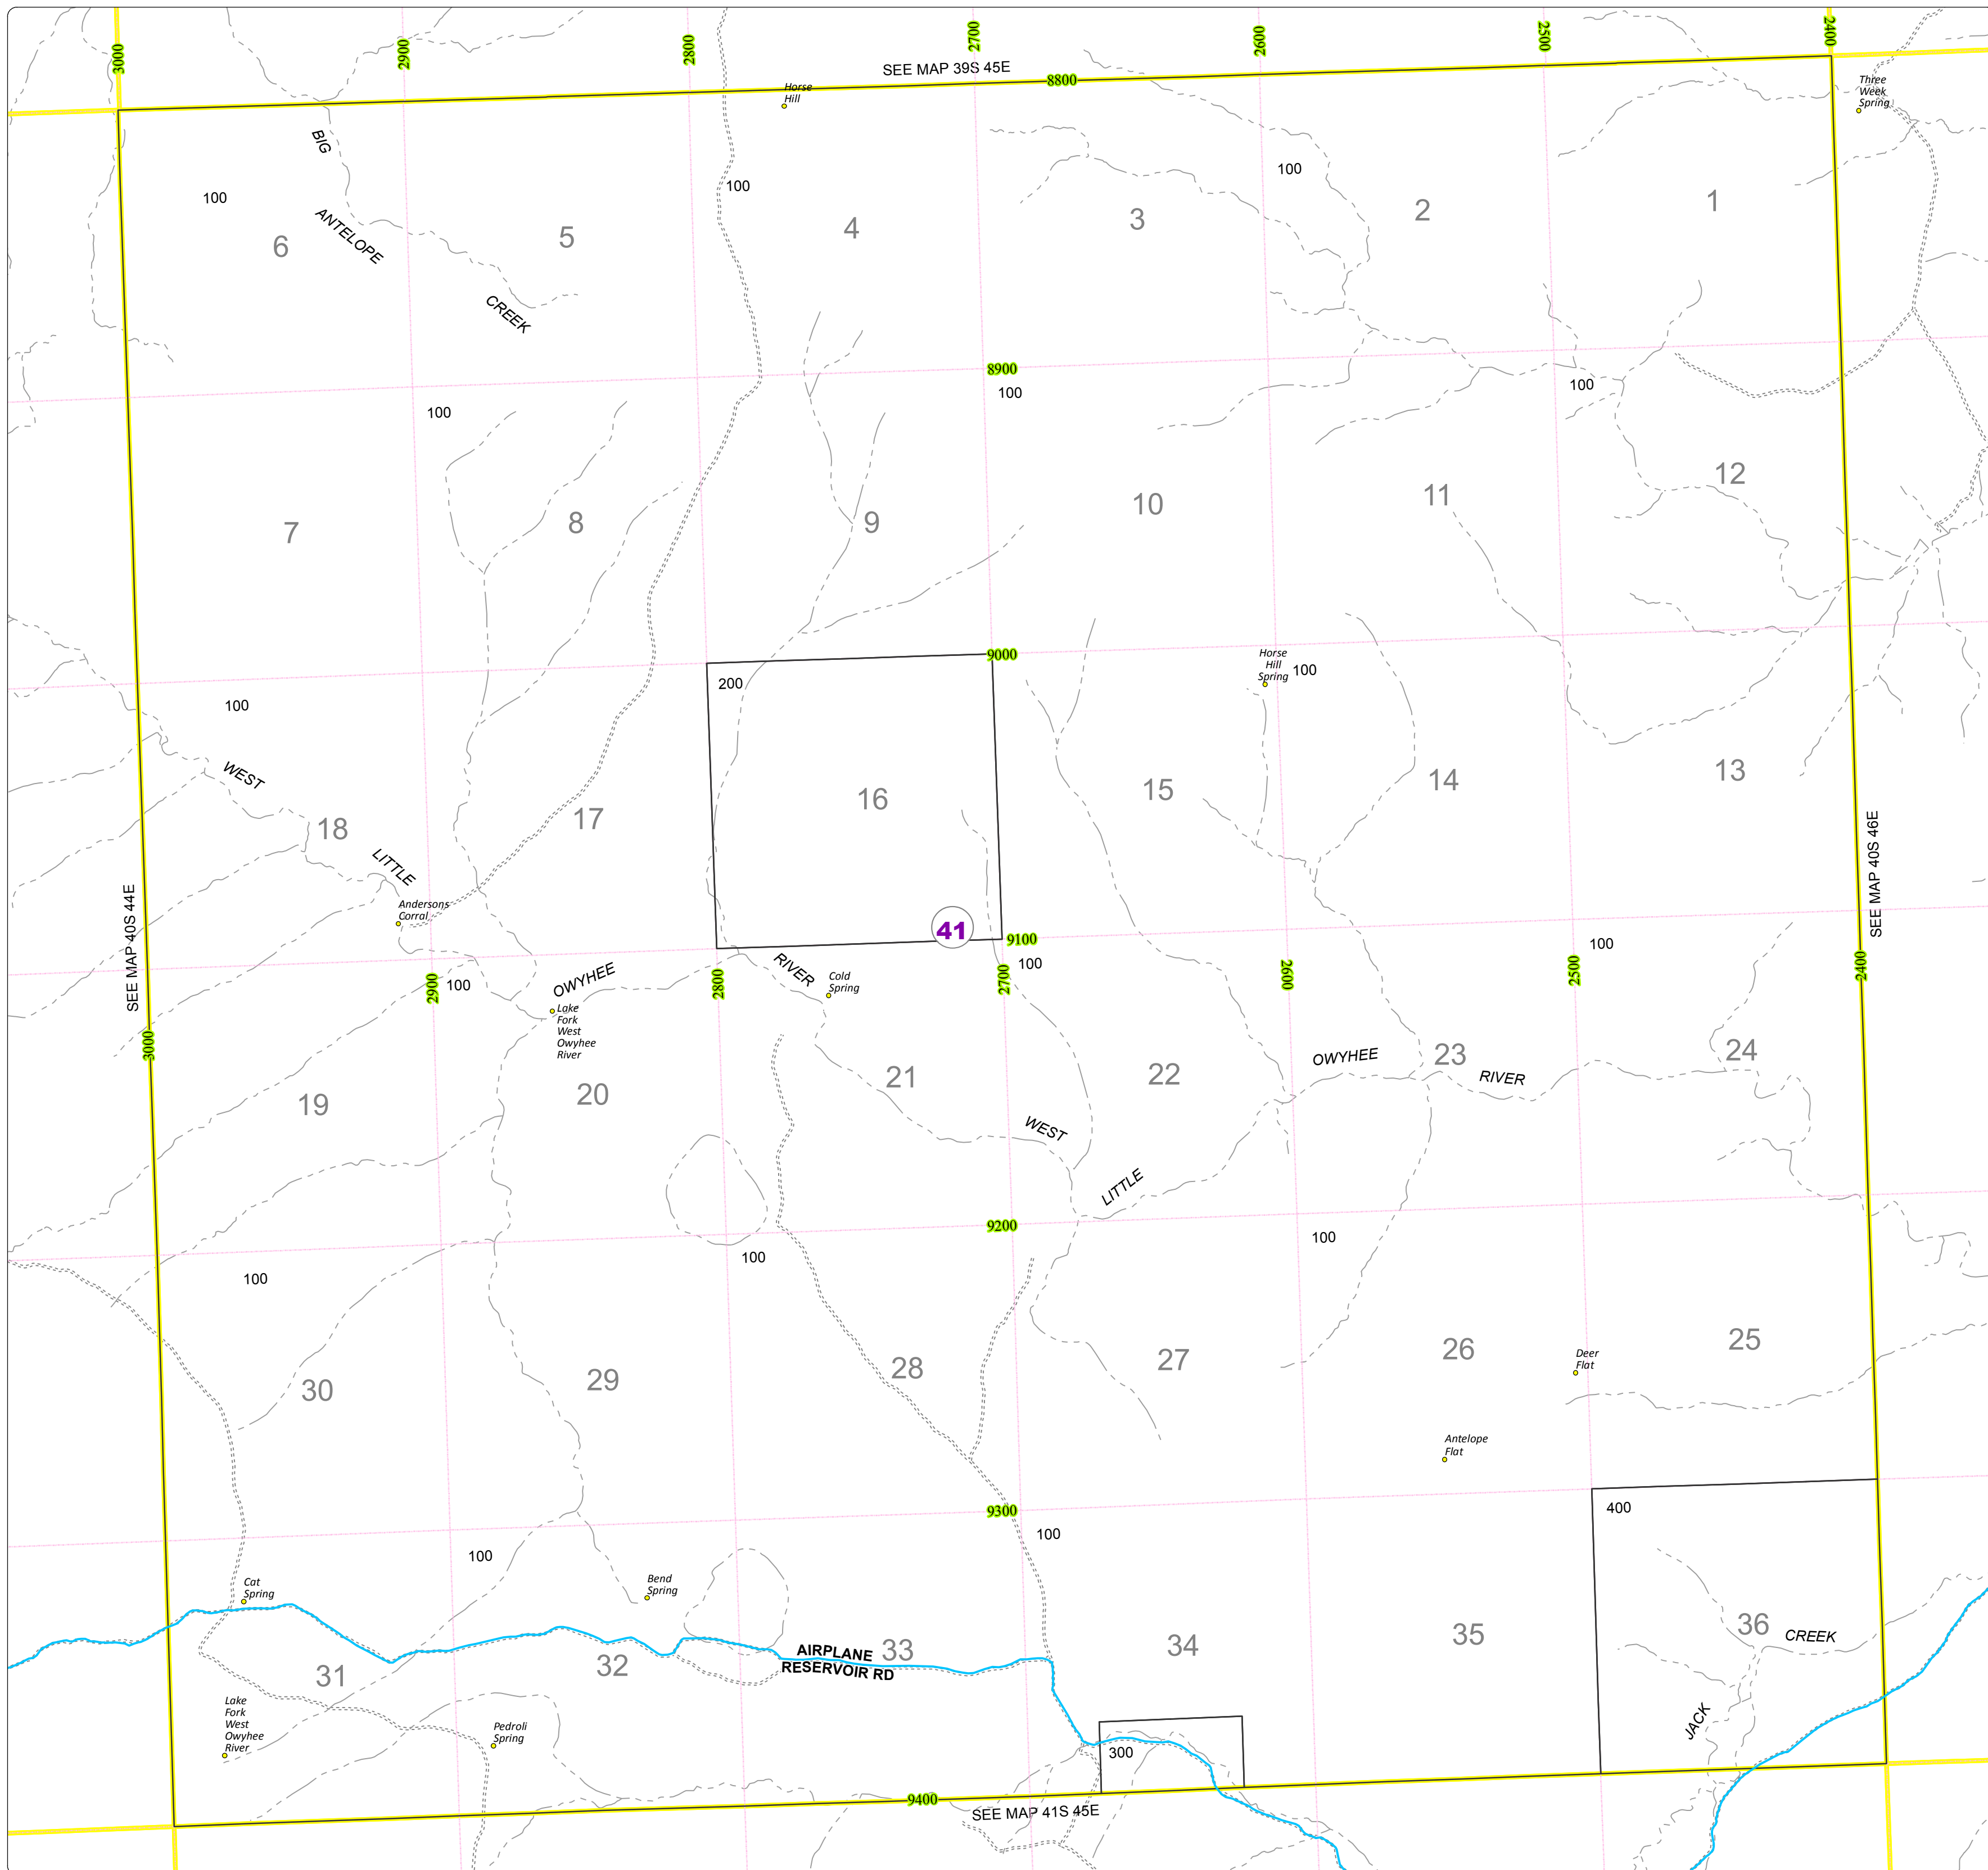

Malheur County Address Map

- Legend
- MapNumberBoundary
 - TAX CODE AREA**
 - 41 - McDermitt

DISCLAIMER
This information is not intended for use as an address locator and it should be noted that not all county address will be found. Parcels containing multiple addresses may only display a single address as recorded in the Assessor's database. This public information should be accepted and used by the recipient with the understanding that the data received from multiple sources was developed and collected for assessment purpose only.

GL2016

40S45E