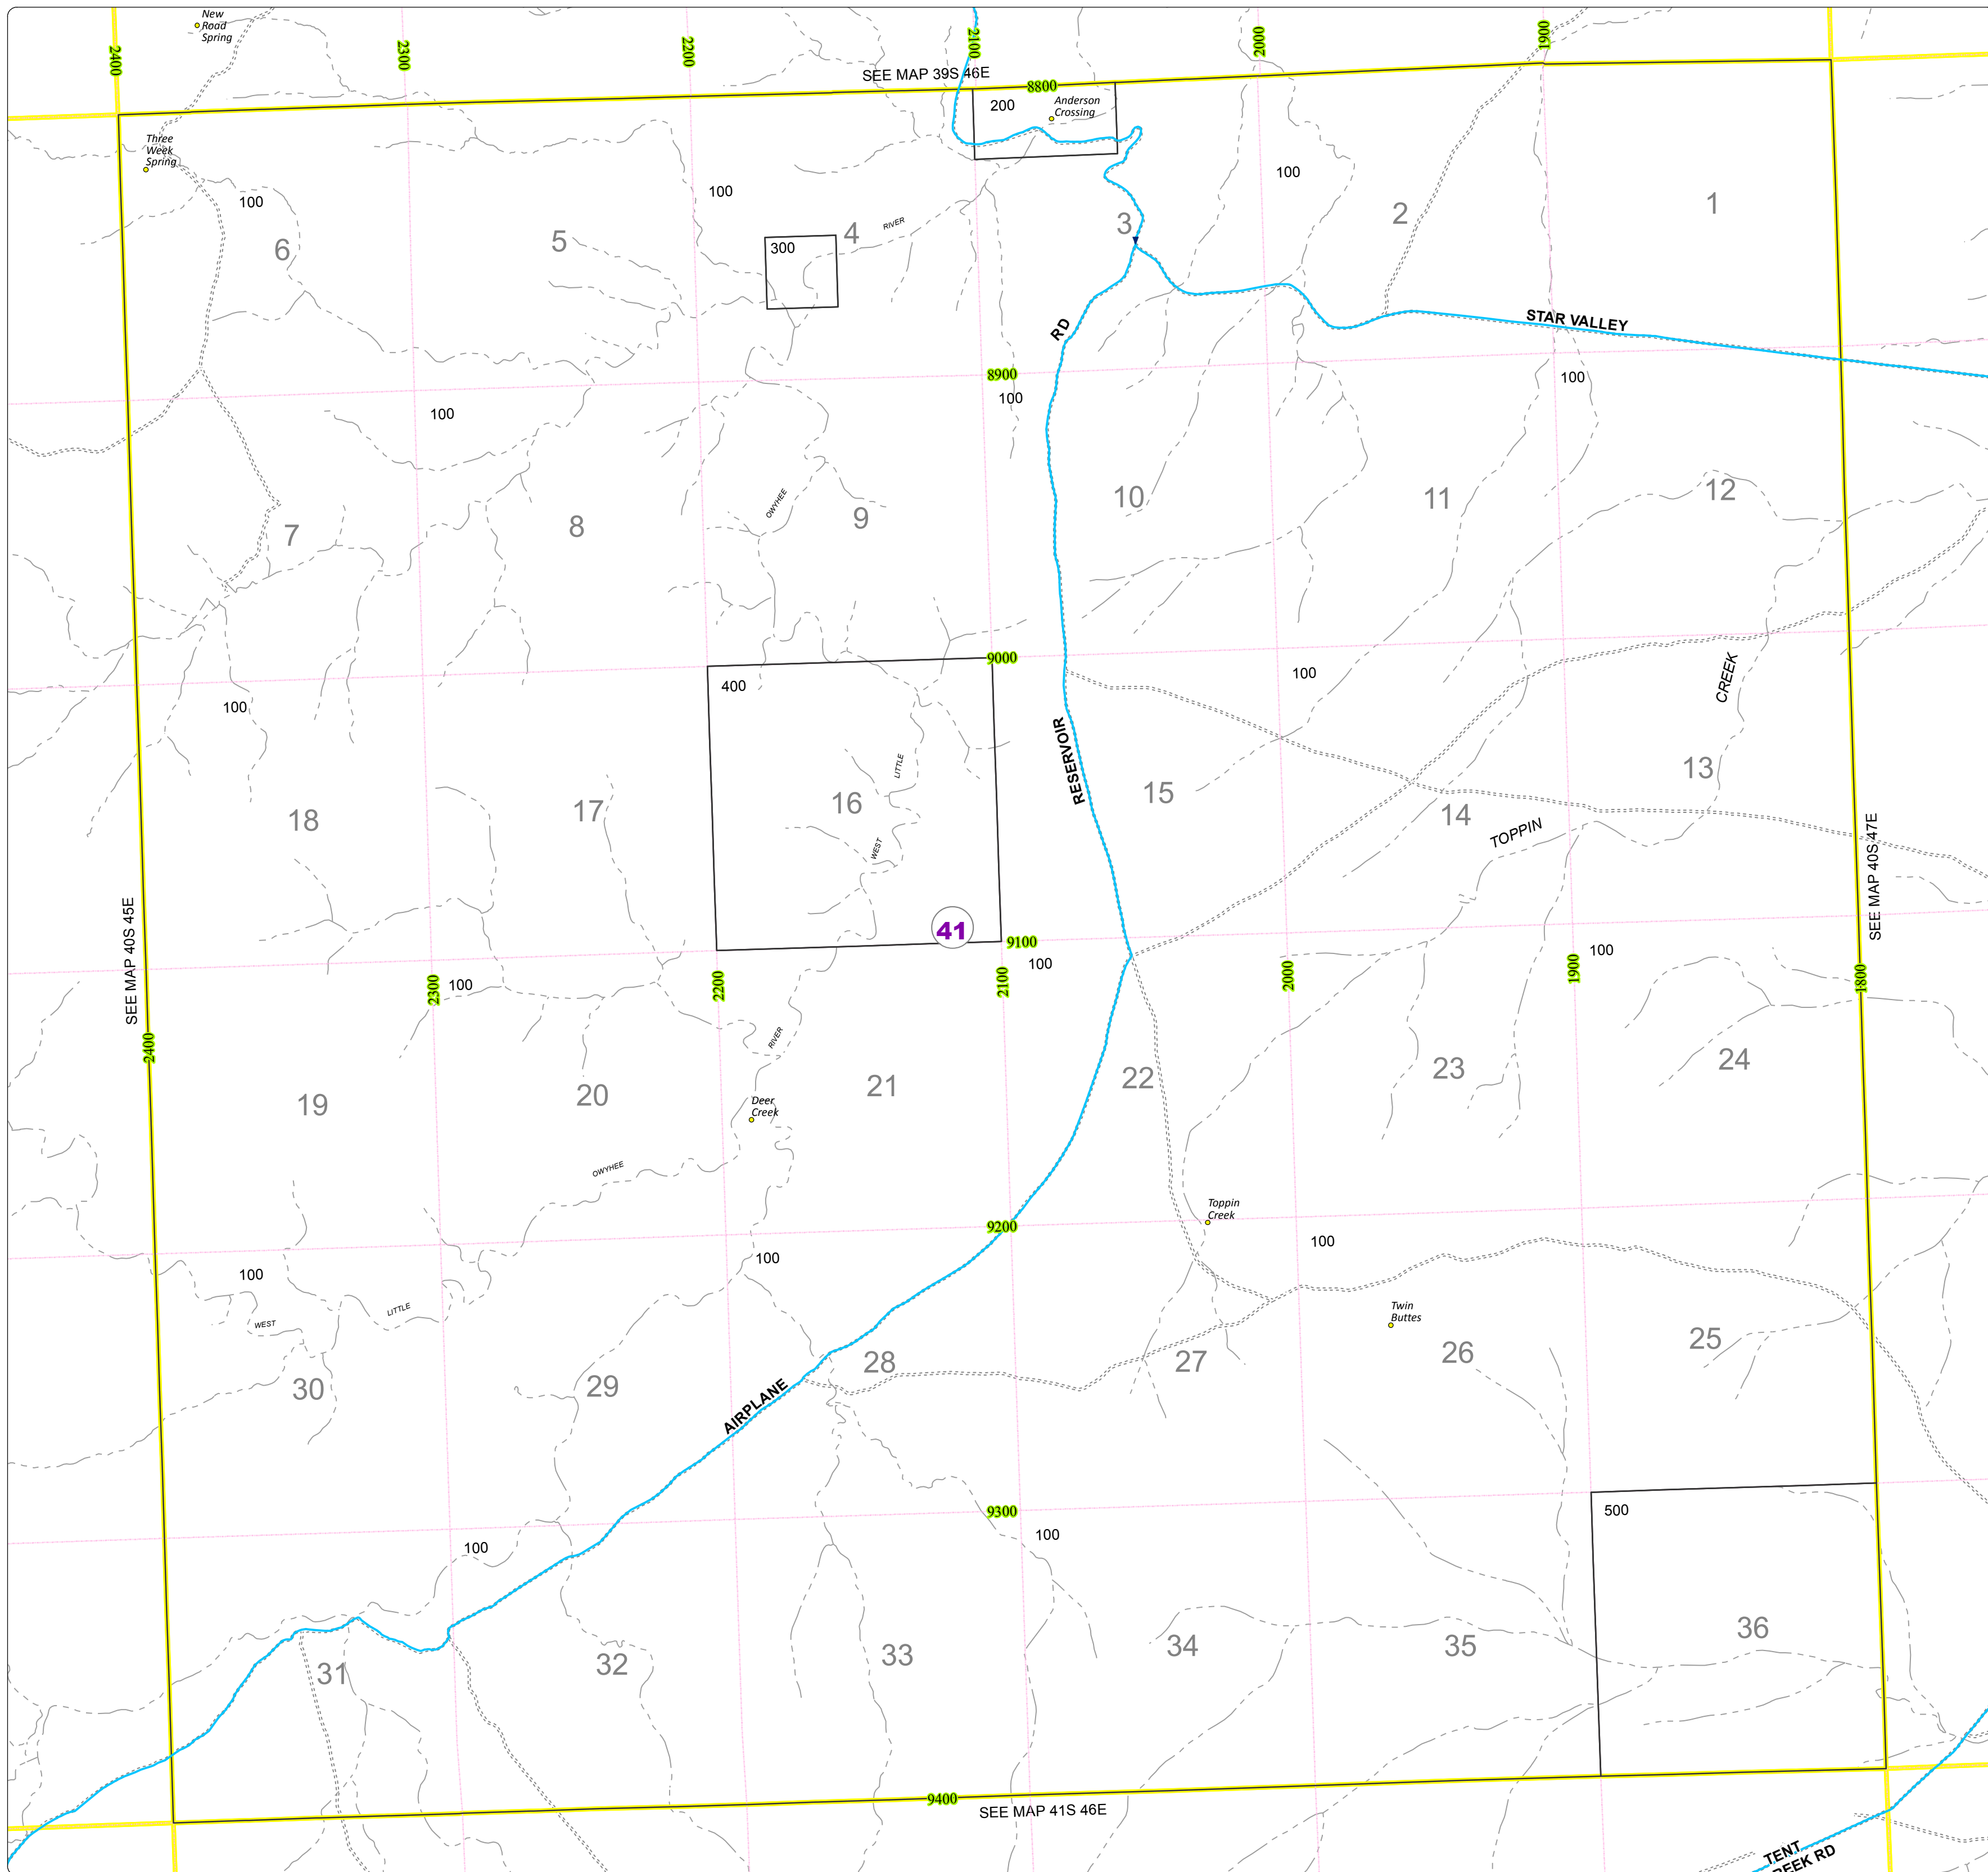

Malheur County Address Map

- Legend
- MapNumberBoundary
 - TAX CODE AREA
 - 41 - McDermitt

DISCLAIMER
This information is not intended for use as an address locator and it should be noted that not all county address will be found. Parcels containing multiple addresses may only display a single address as recorded in the Assessor's database. This public information should be accepted and used by the recipient with the understanding that the data received from multiple sources was developed and collected for assessment purpose only.

GL2016

40S46E