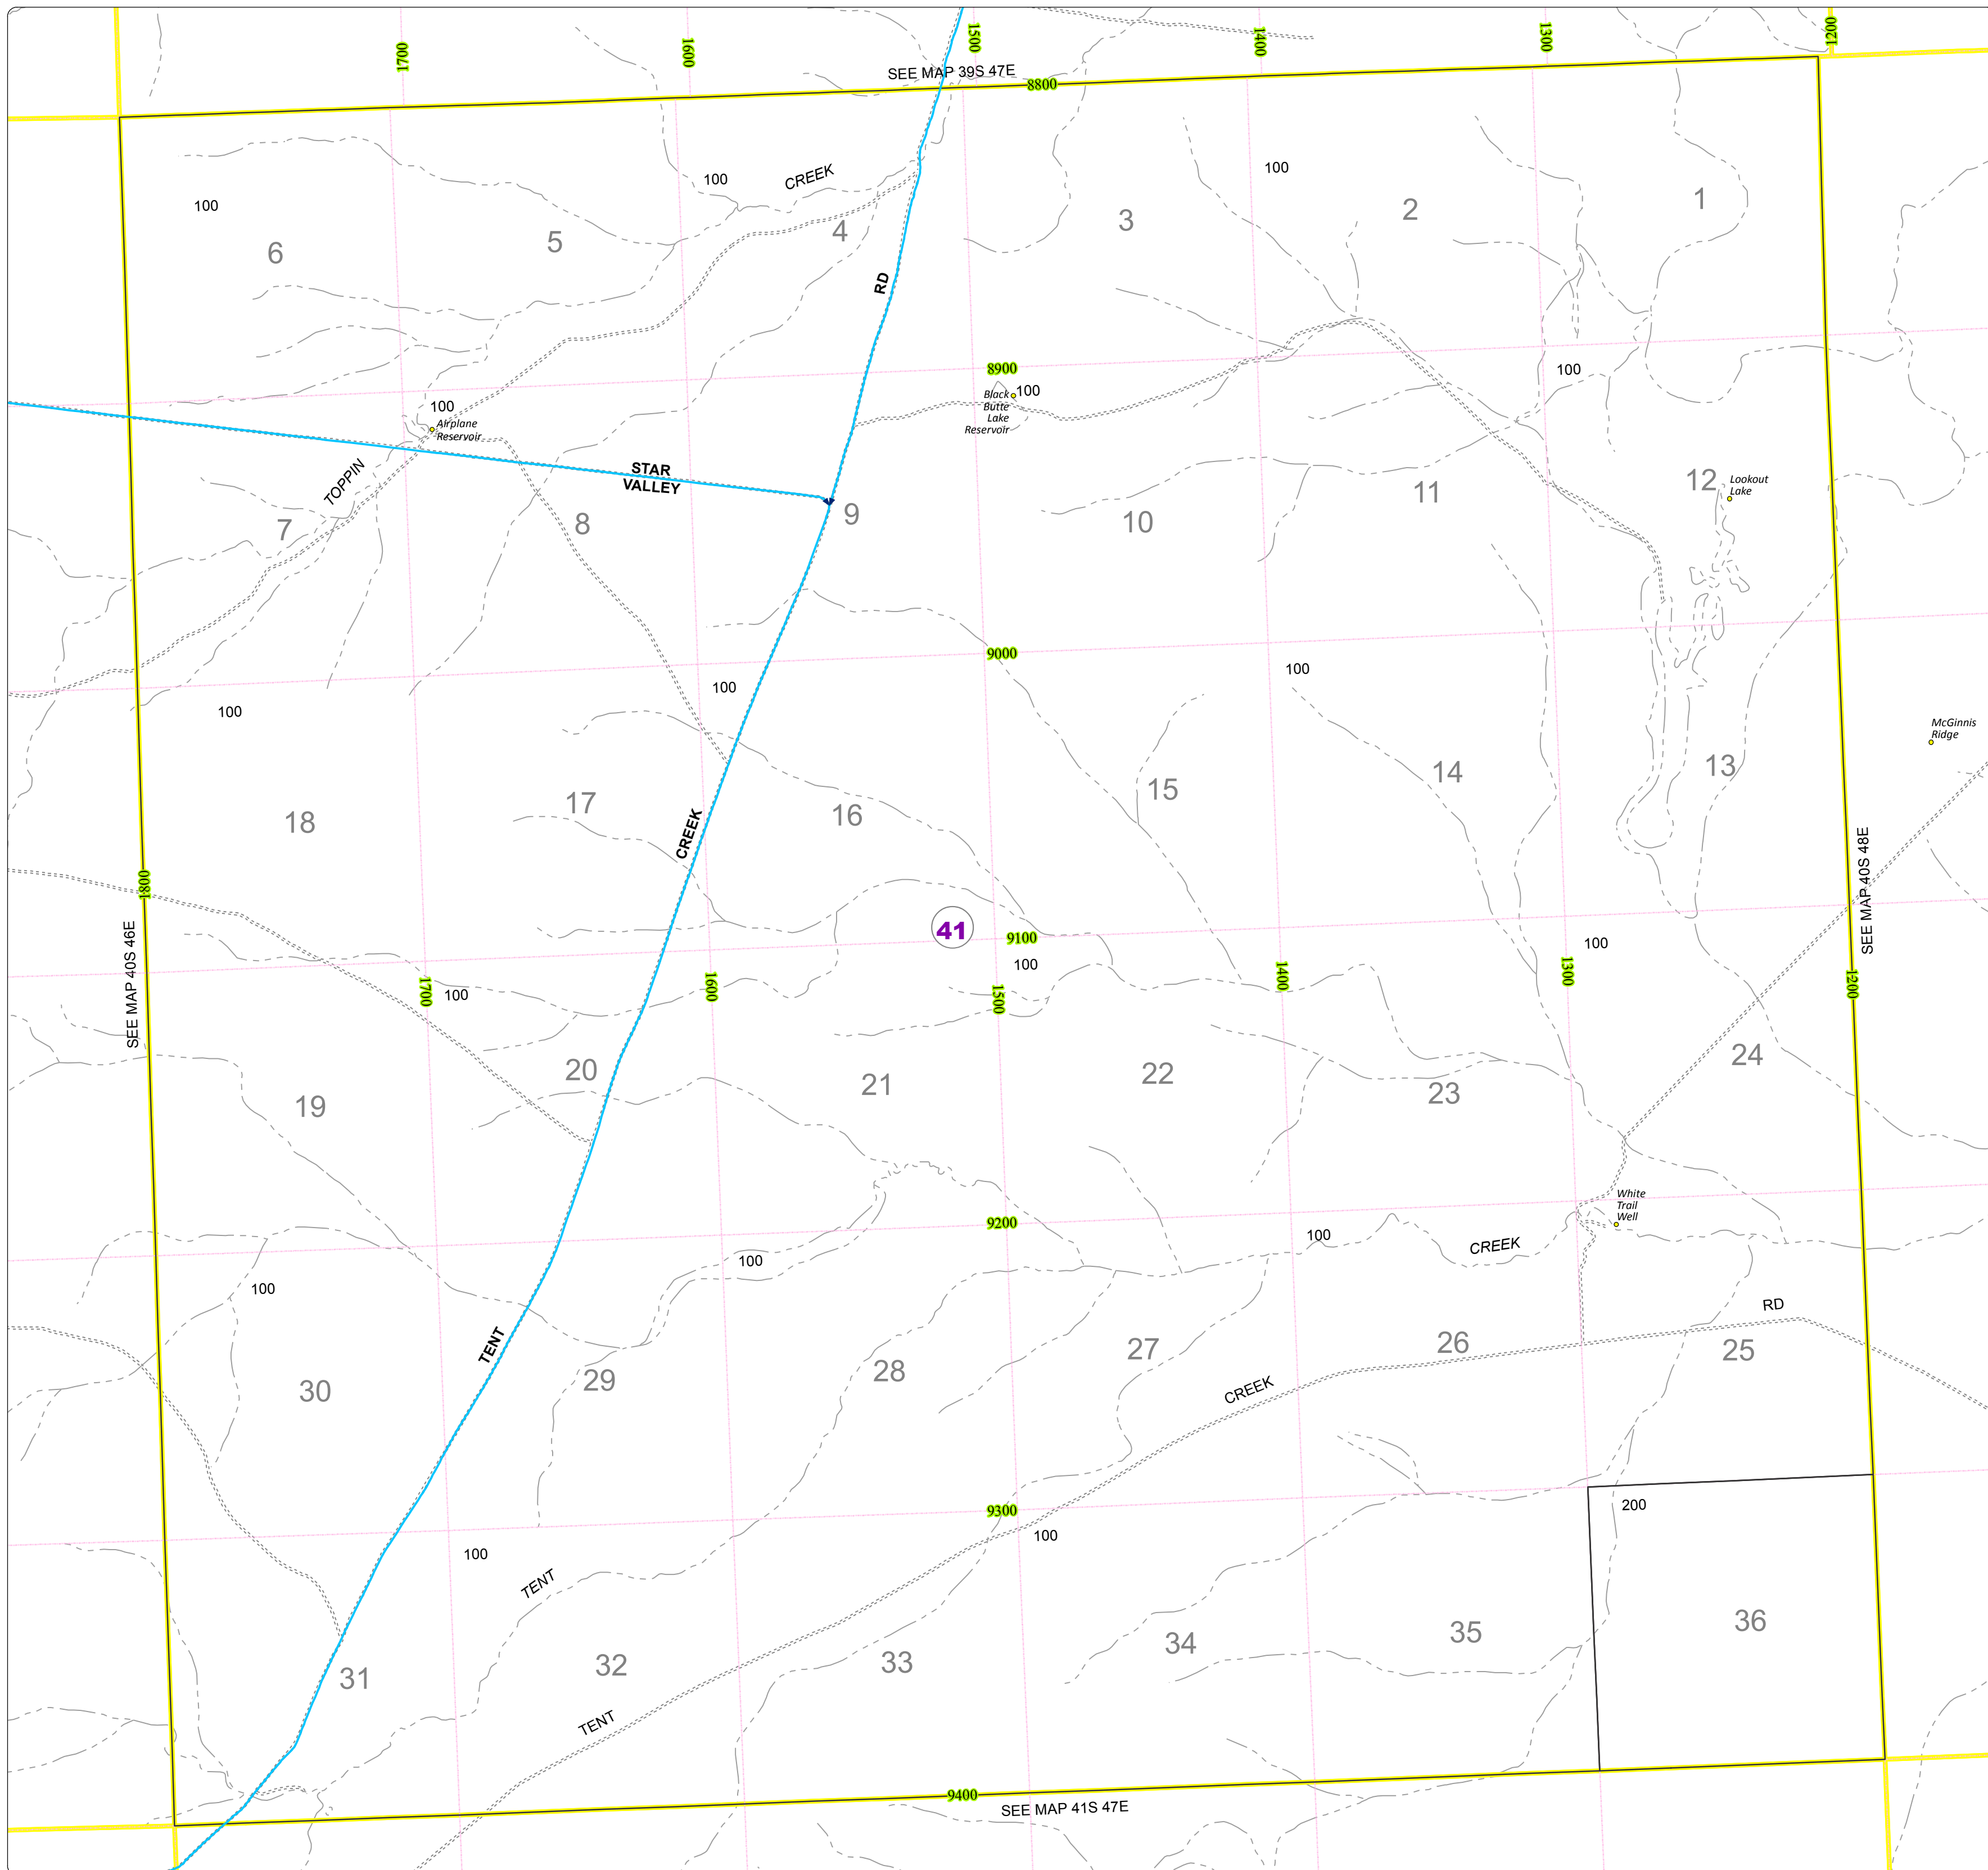

# Malheur County Address Map

- Legend
- MapNumberBoundary
  - TAX CODE AREA
  - 41 - McDermitt

**DISCLAIMER**  
This information is not intended for use as an address locator and it should be noted that not all county address will be found. Parcels containing multiple addresses may only display a single address as recorded in the Assessor's database. This public information should be accepted and used by the recipient with the understanding that the data received from multiple sources was developed and collected for **assessment purpose only**.

## 40S47E