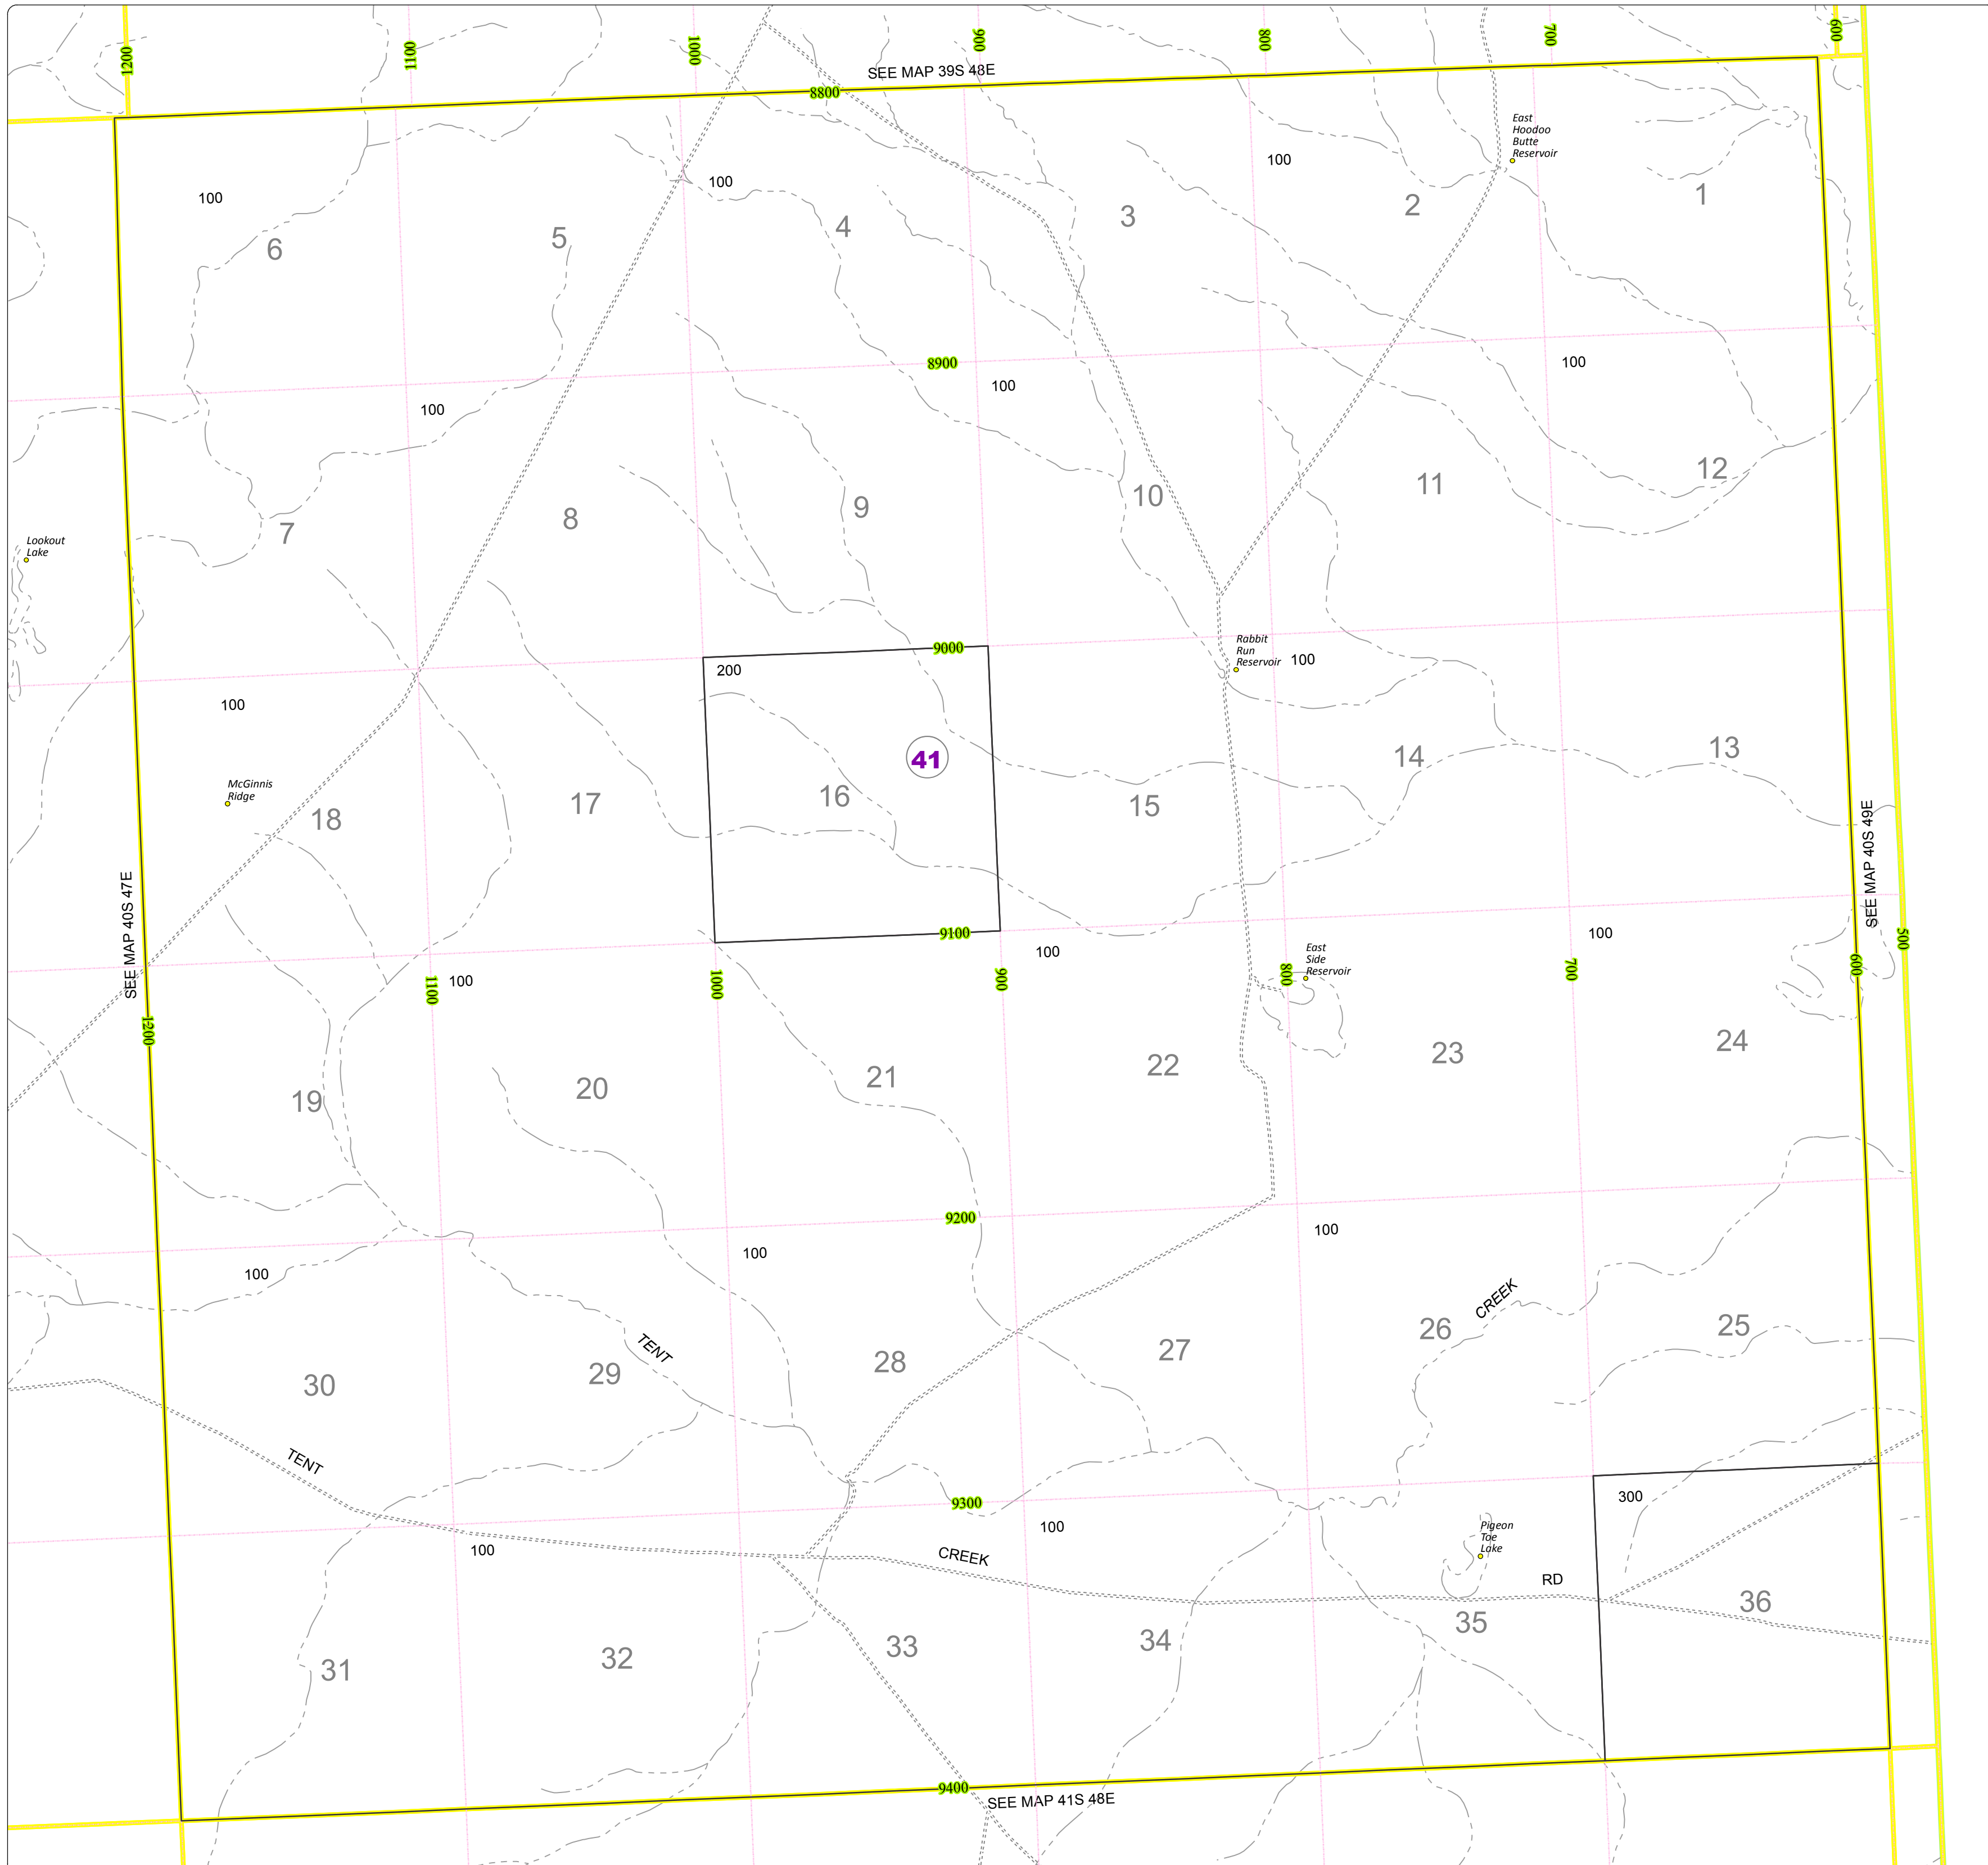

# Malheur County Address Map

- Legend
- MapNumberBoundary
  - TAX CODE AREA
  - 41 - McDermitt

**DISCLAIMER**  
This information is not intended for use as an address locator and it should be noted that not all county address will be found. Parcels containing multiple addresses may only display a single address as recorded in the Assessor's database. This public information should be accepted and used by the recipient with the understanding that the data received from multiple sources was developed and collected for **assessment purpose only**.

## 40S48E