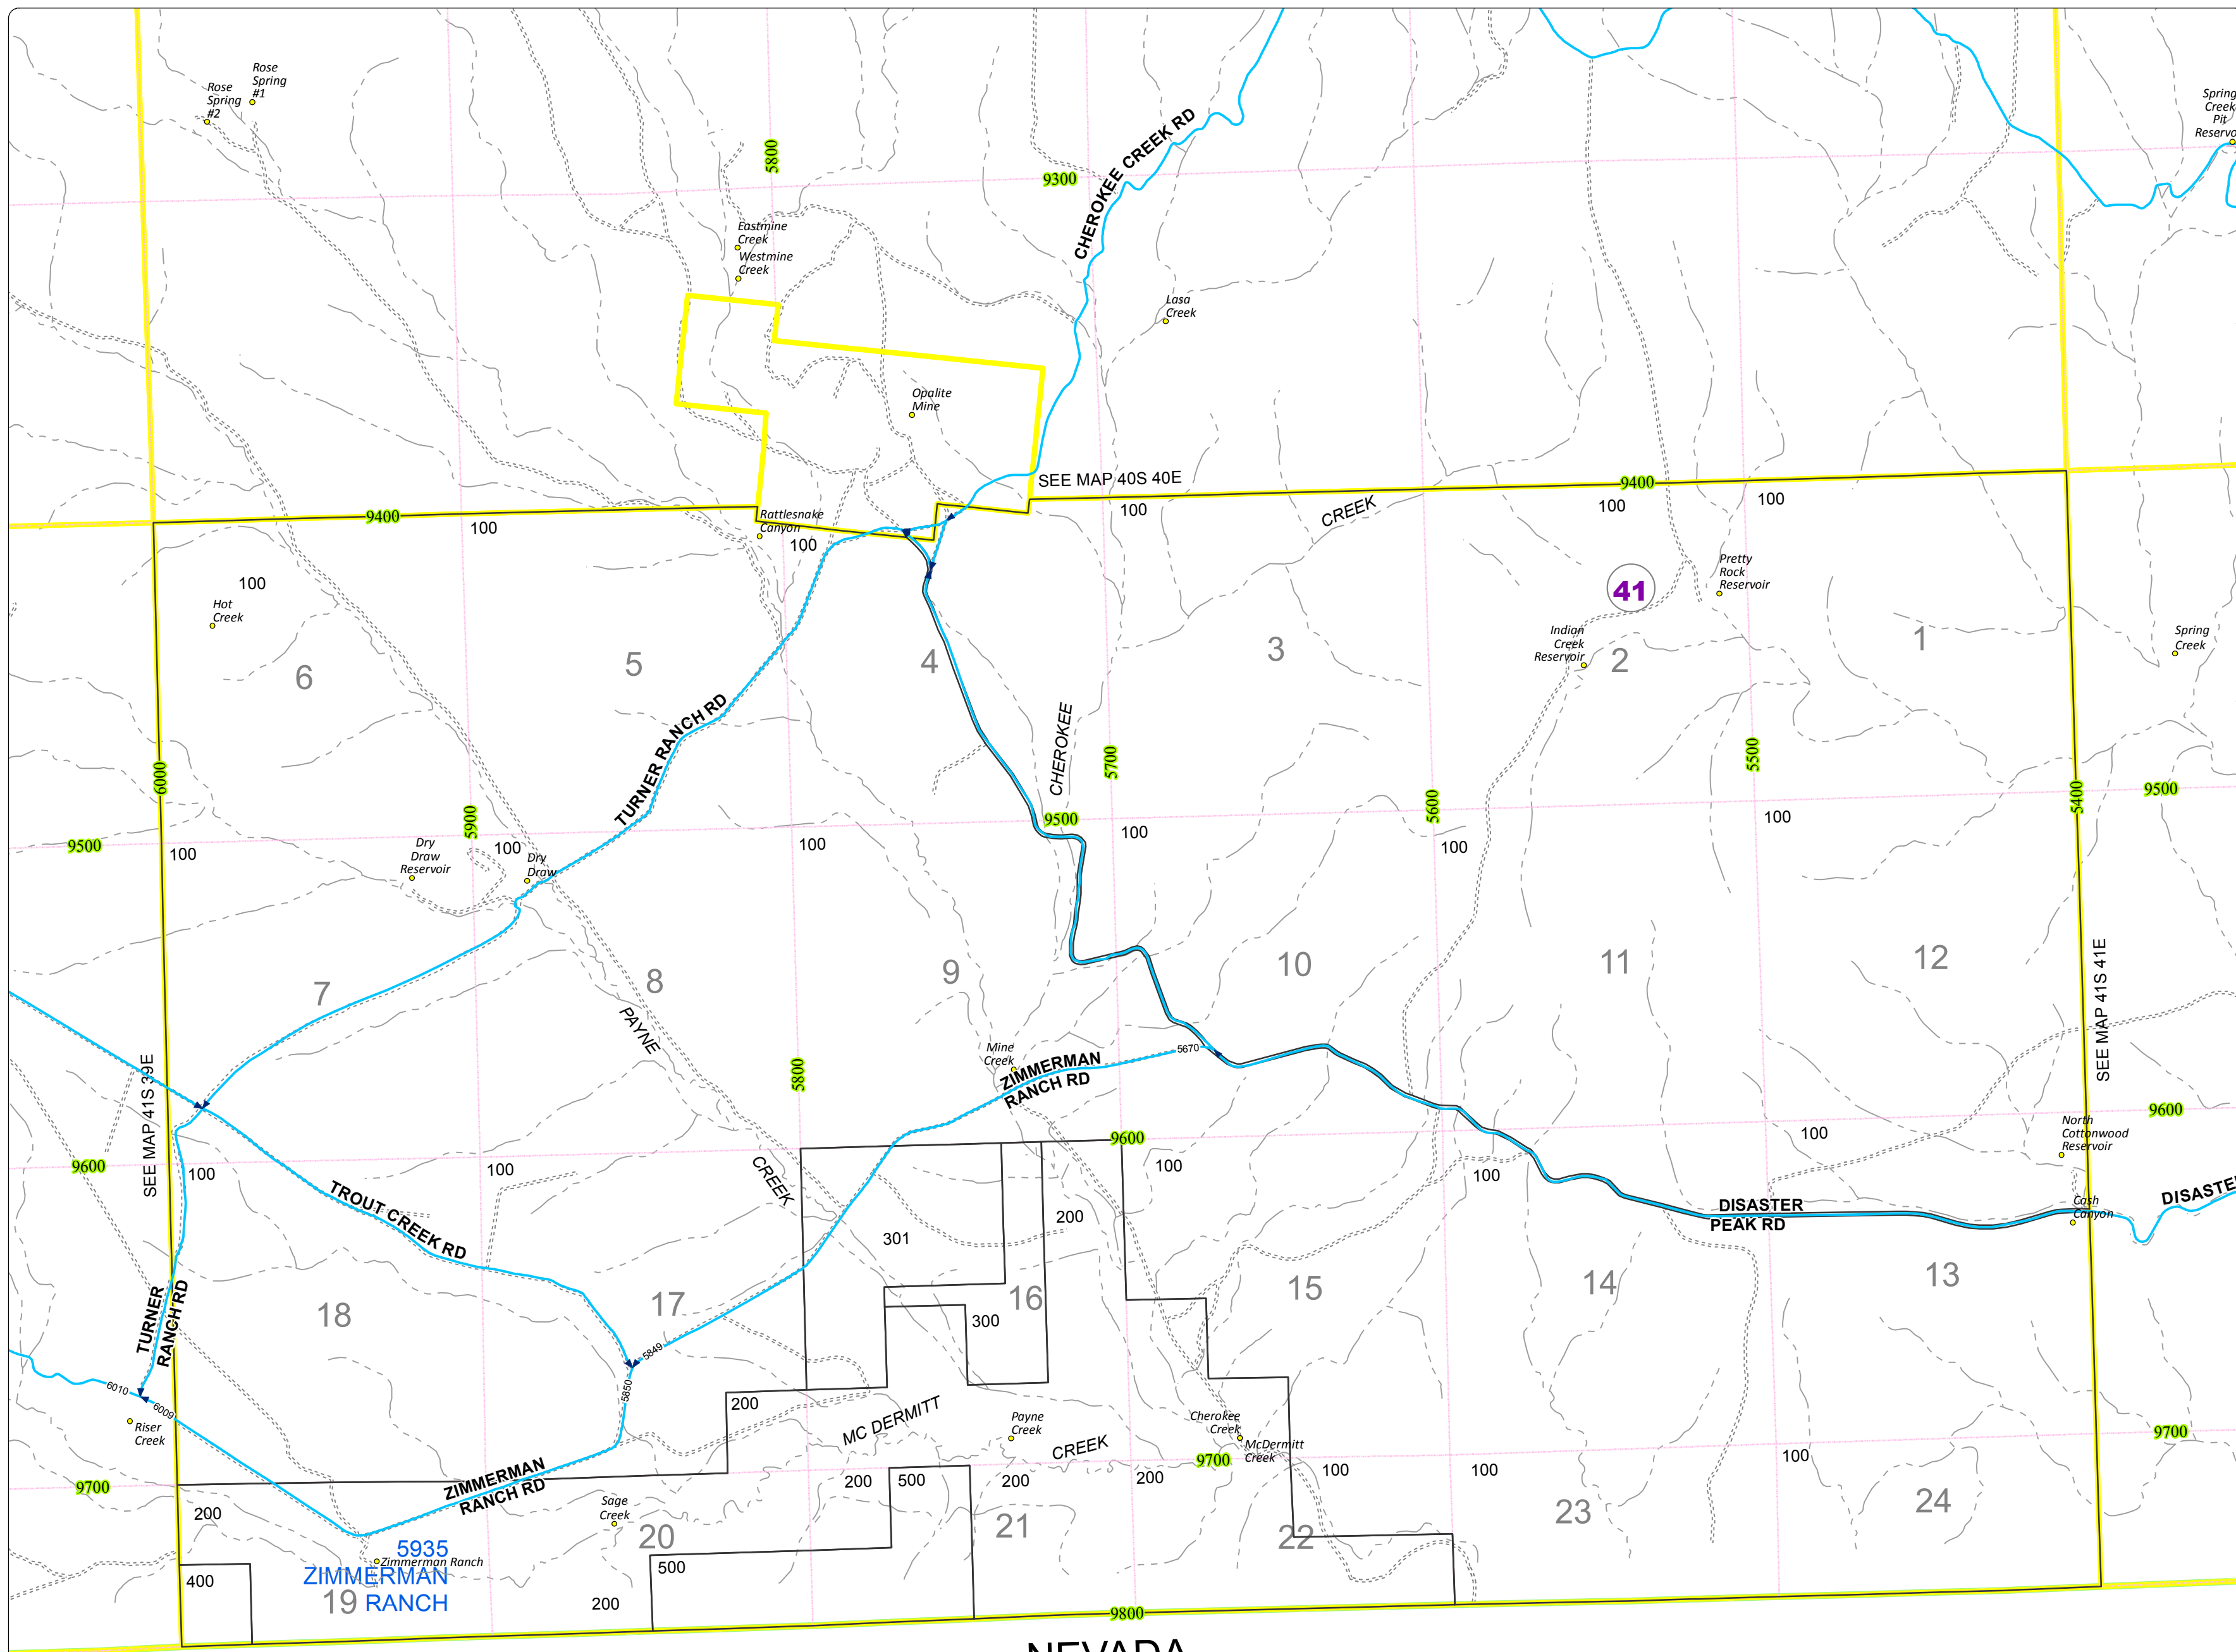

Malheur County Address Map

- Legend
- MapNumberBoundary
 - TAX CODE AREA**
 - 41 - McDermitt

DISCLAIMER
 This information is not intended for use as an address locator and it should be noted that not all county address will be found. Parcels containing multiple addresses may only display a single address as recorded in the Assessor's database. This public information should be accepted and used by the recipient with the understanding that the data received from multiple sources was developed and collected for **assessment purpose only**.