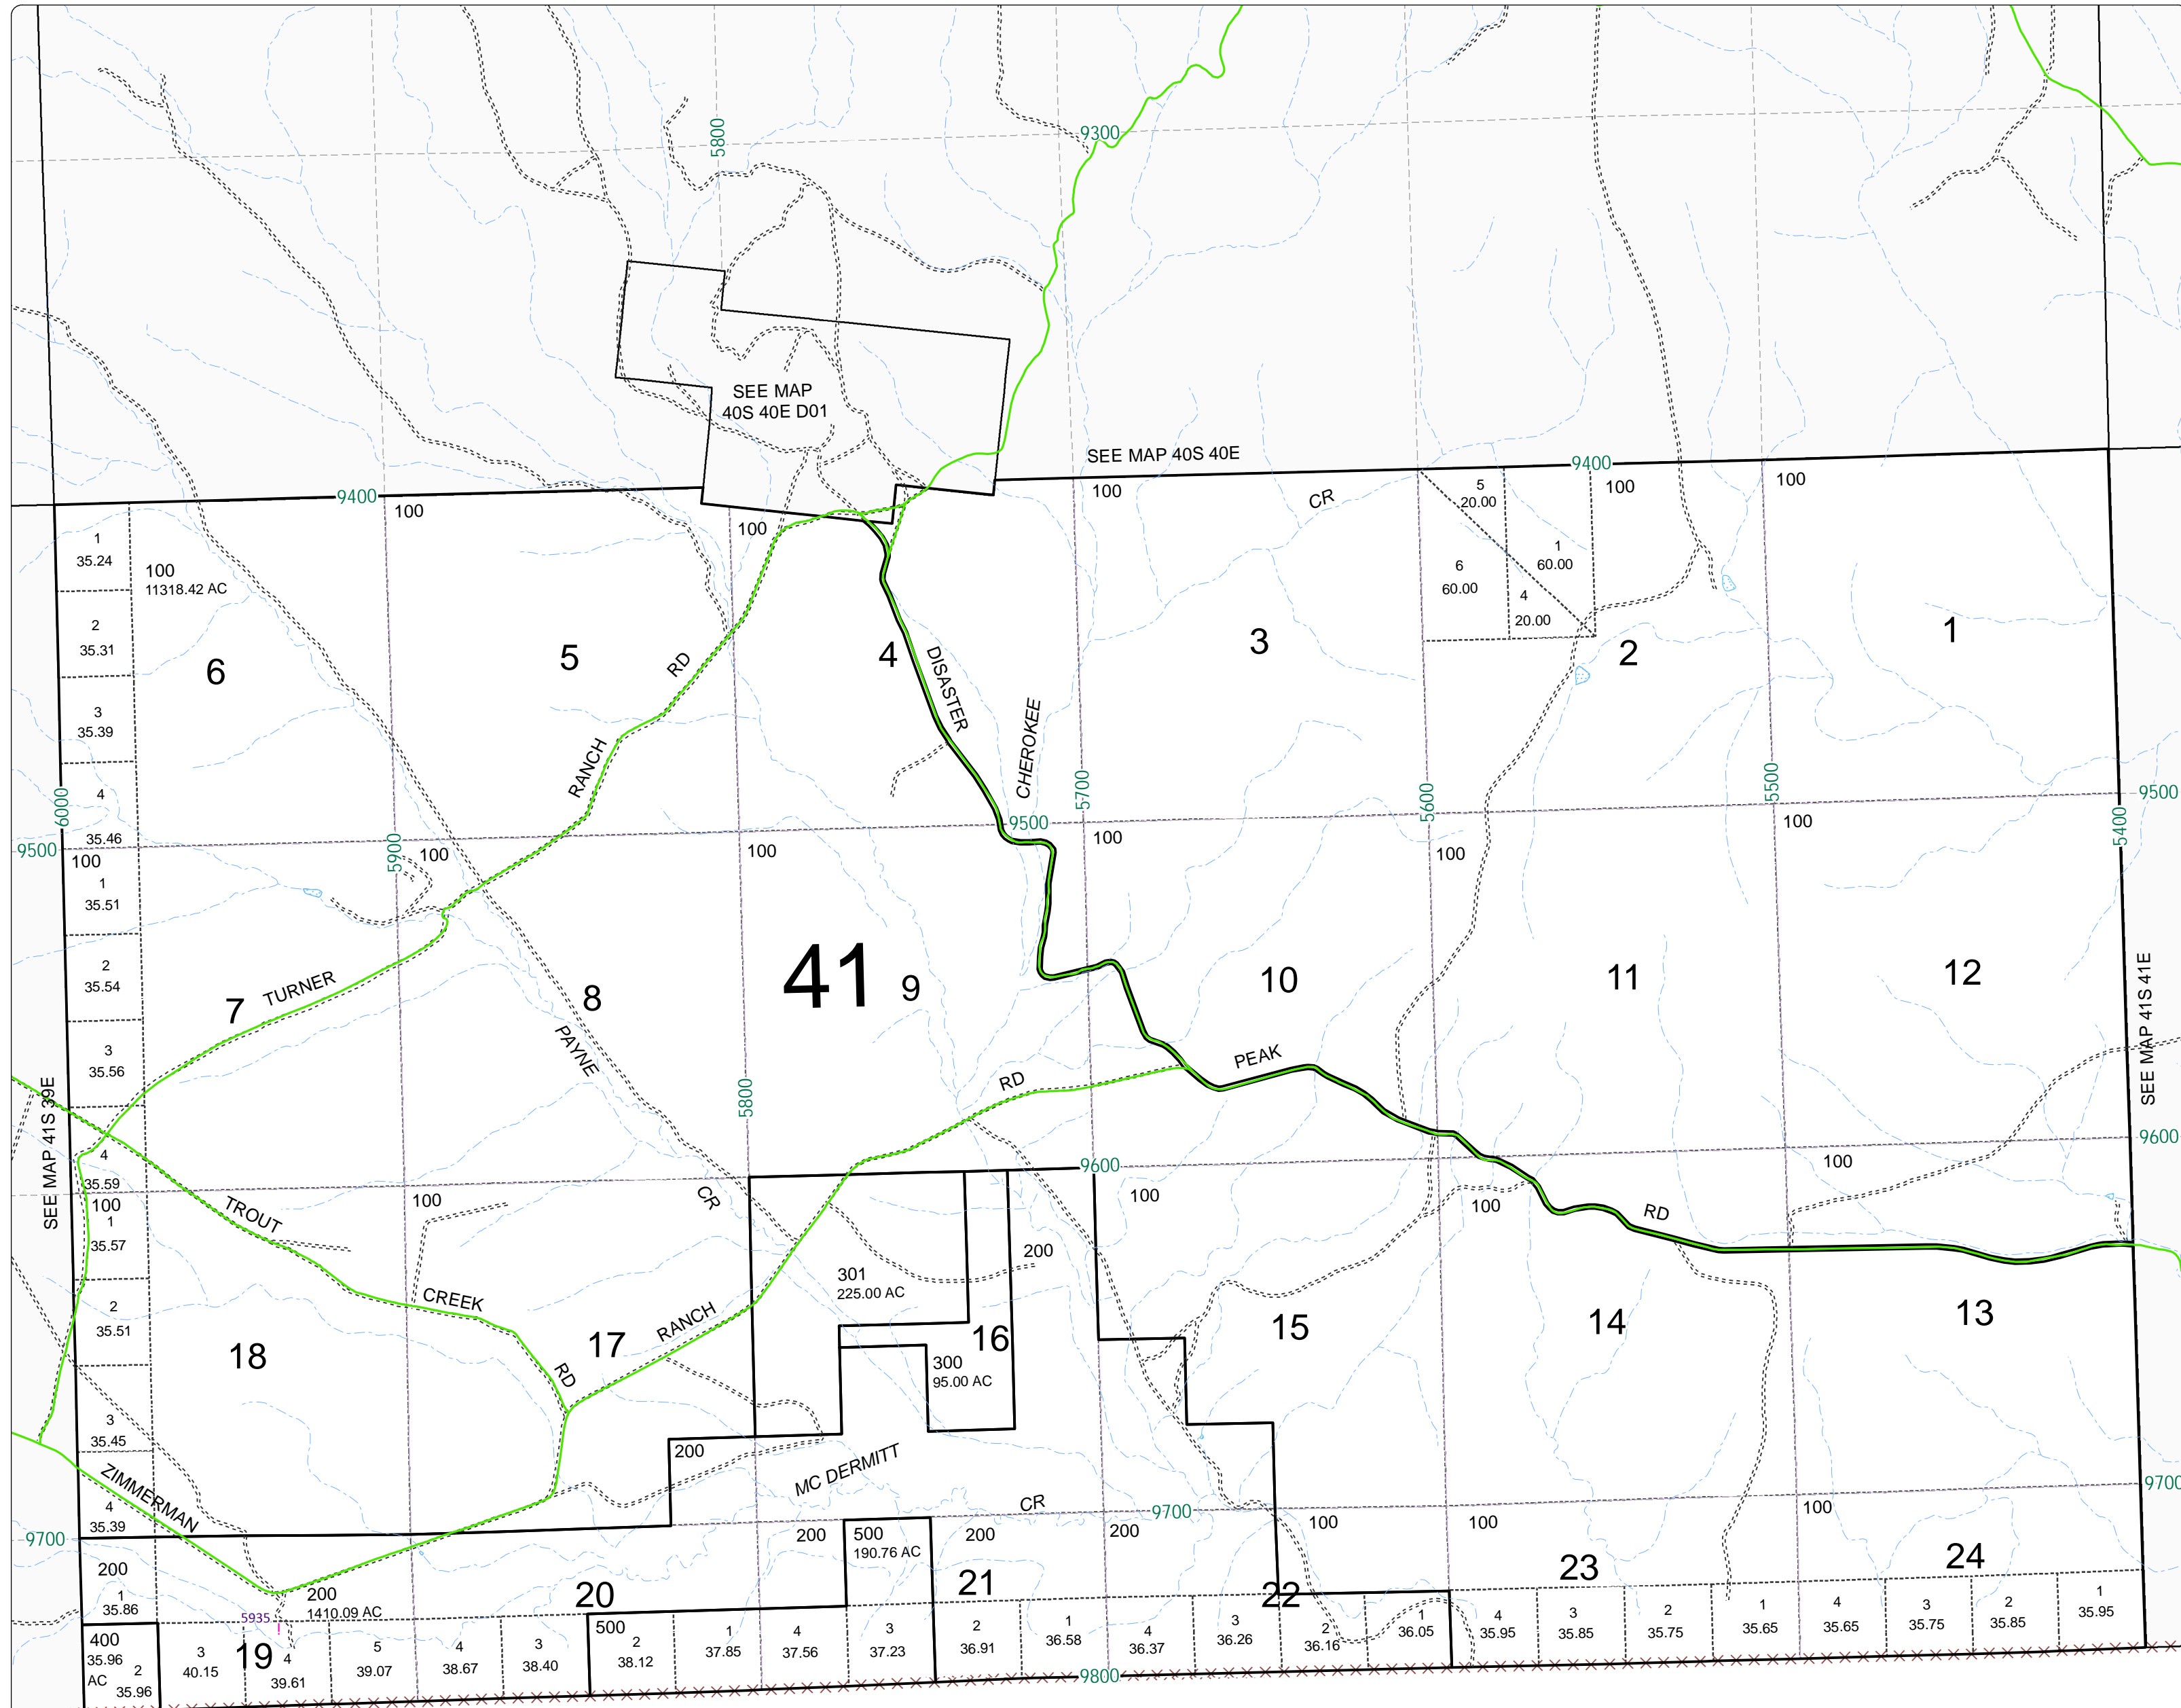

MAPNUM	TAXLOT	REF	SITUSADDRESS
41S40	200	12770	5935 ZIMMERMAN RANCH RD , MC DERMITT

NOTE:  
HIGHLIGHTED CELLS, INDICATE  
PARCELS WITH MULTIPLE ADDRESSES.

THIS MAP WAS PREPARED FOR  
ASSESSMENT PURPOSE ONLY

41S40E