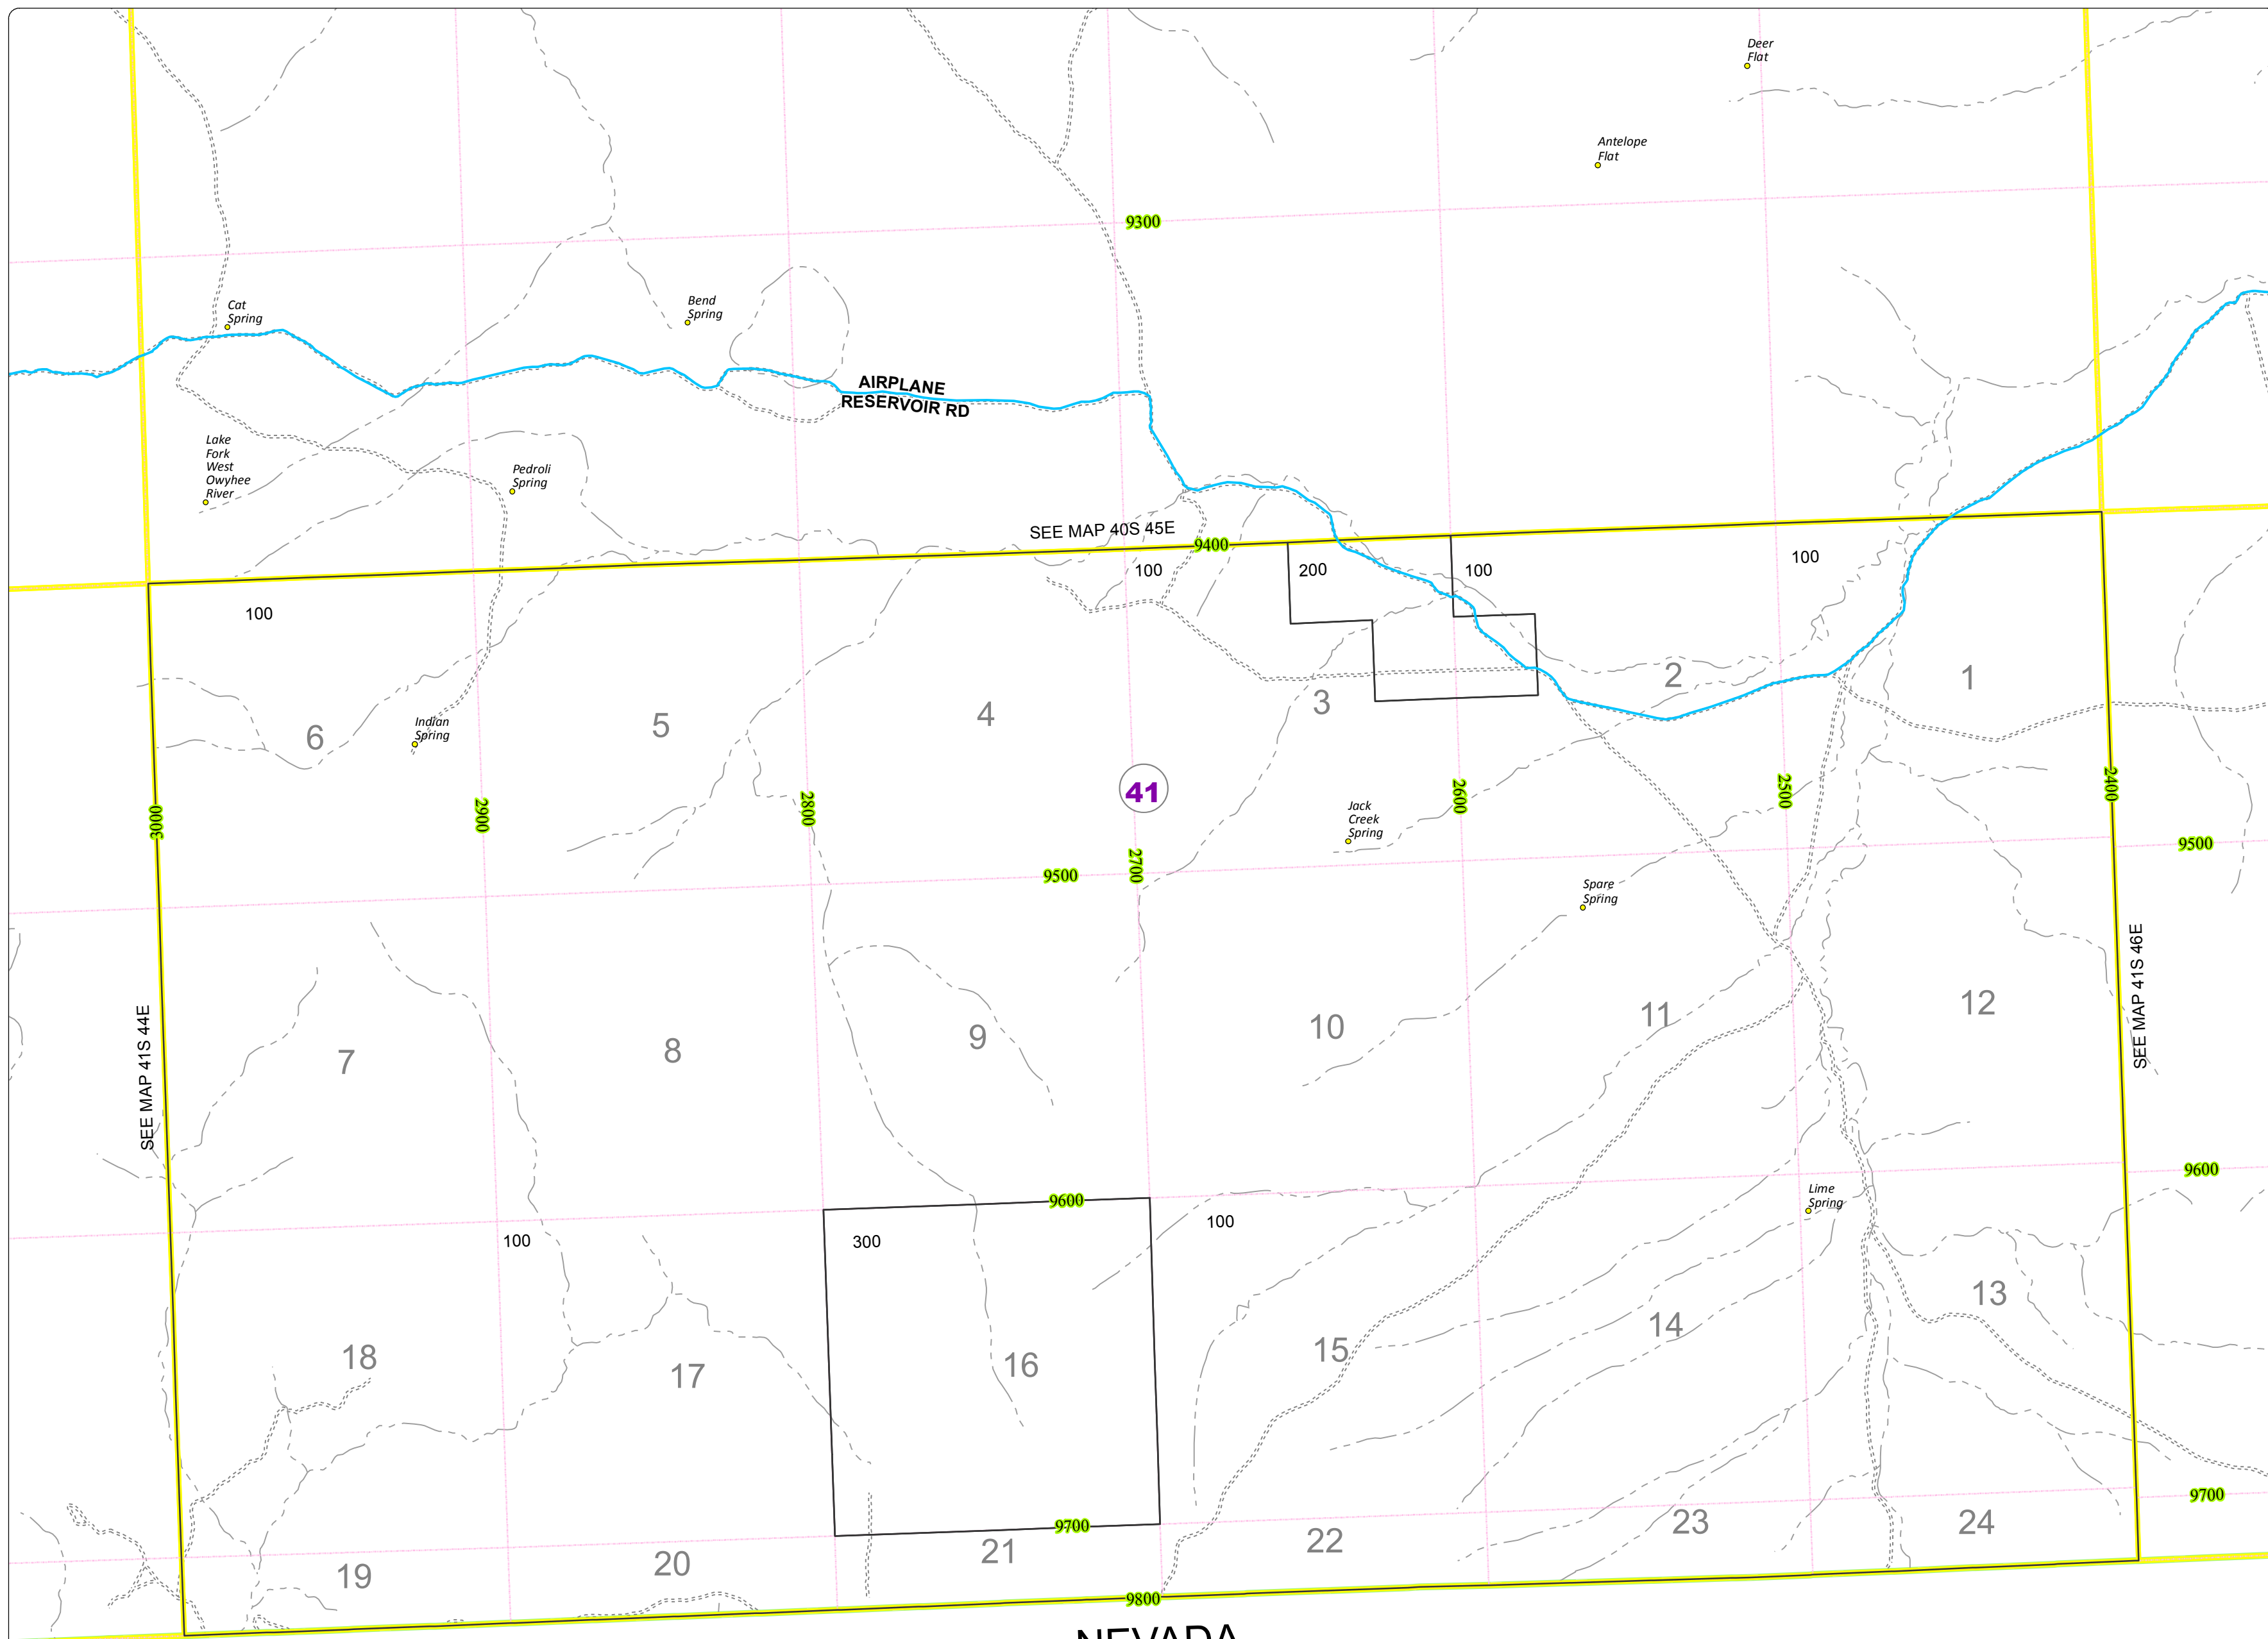

Malheur County Address Map

- Legend
- MapNumberBoundary
 - TAX CODE AREA**
 - 41 - McDermitt

DISCLAIMER
 This information is not intended for use as an address locator and it should be noted that not all county address will be found. Parcels containing multiple addresses may only display a single address as recorded in the Assessor's database. This public information should be accepted and used by the recipient with the understanding that the data received from multiple sources was developed and collected for **assessment purpose only**.