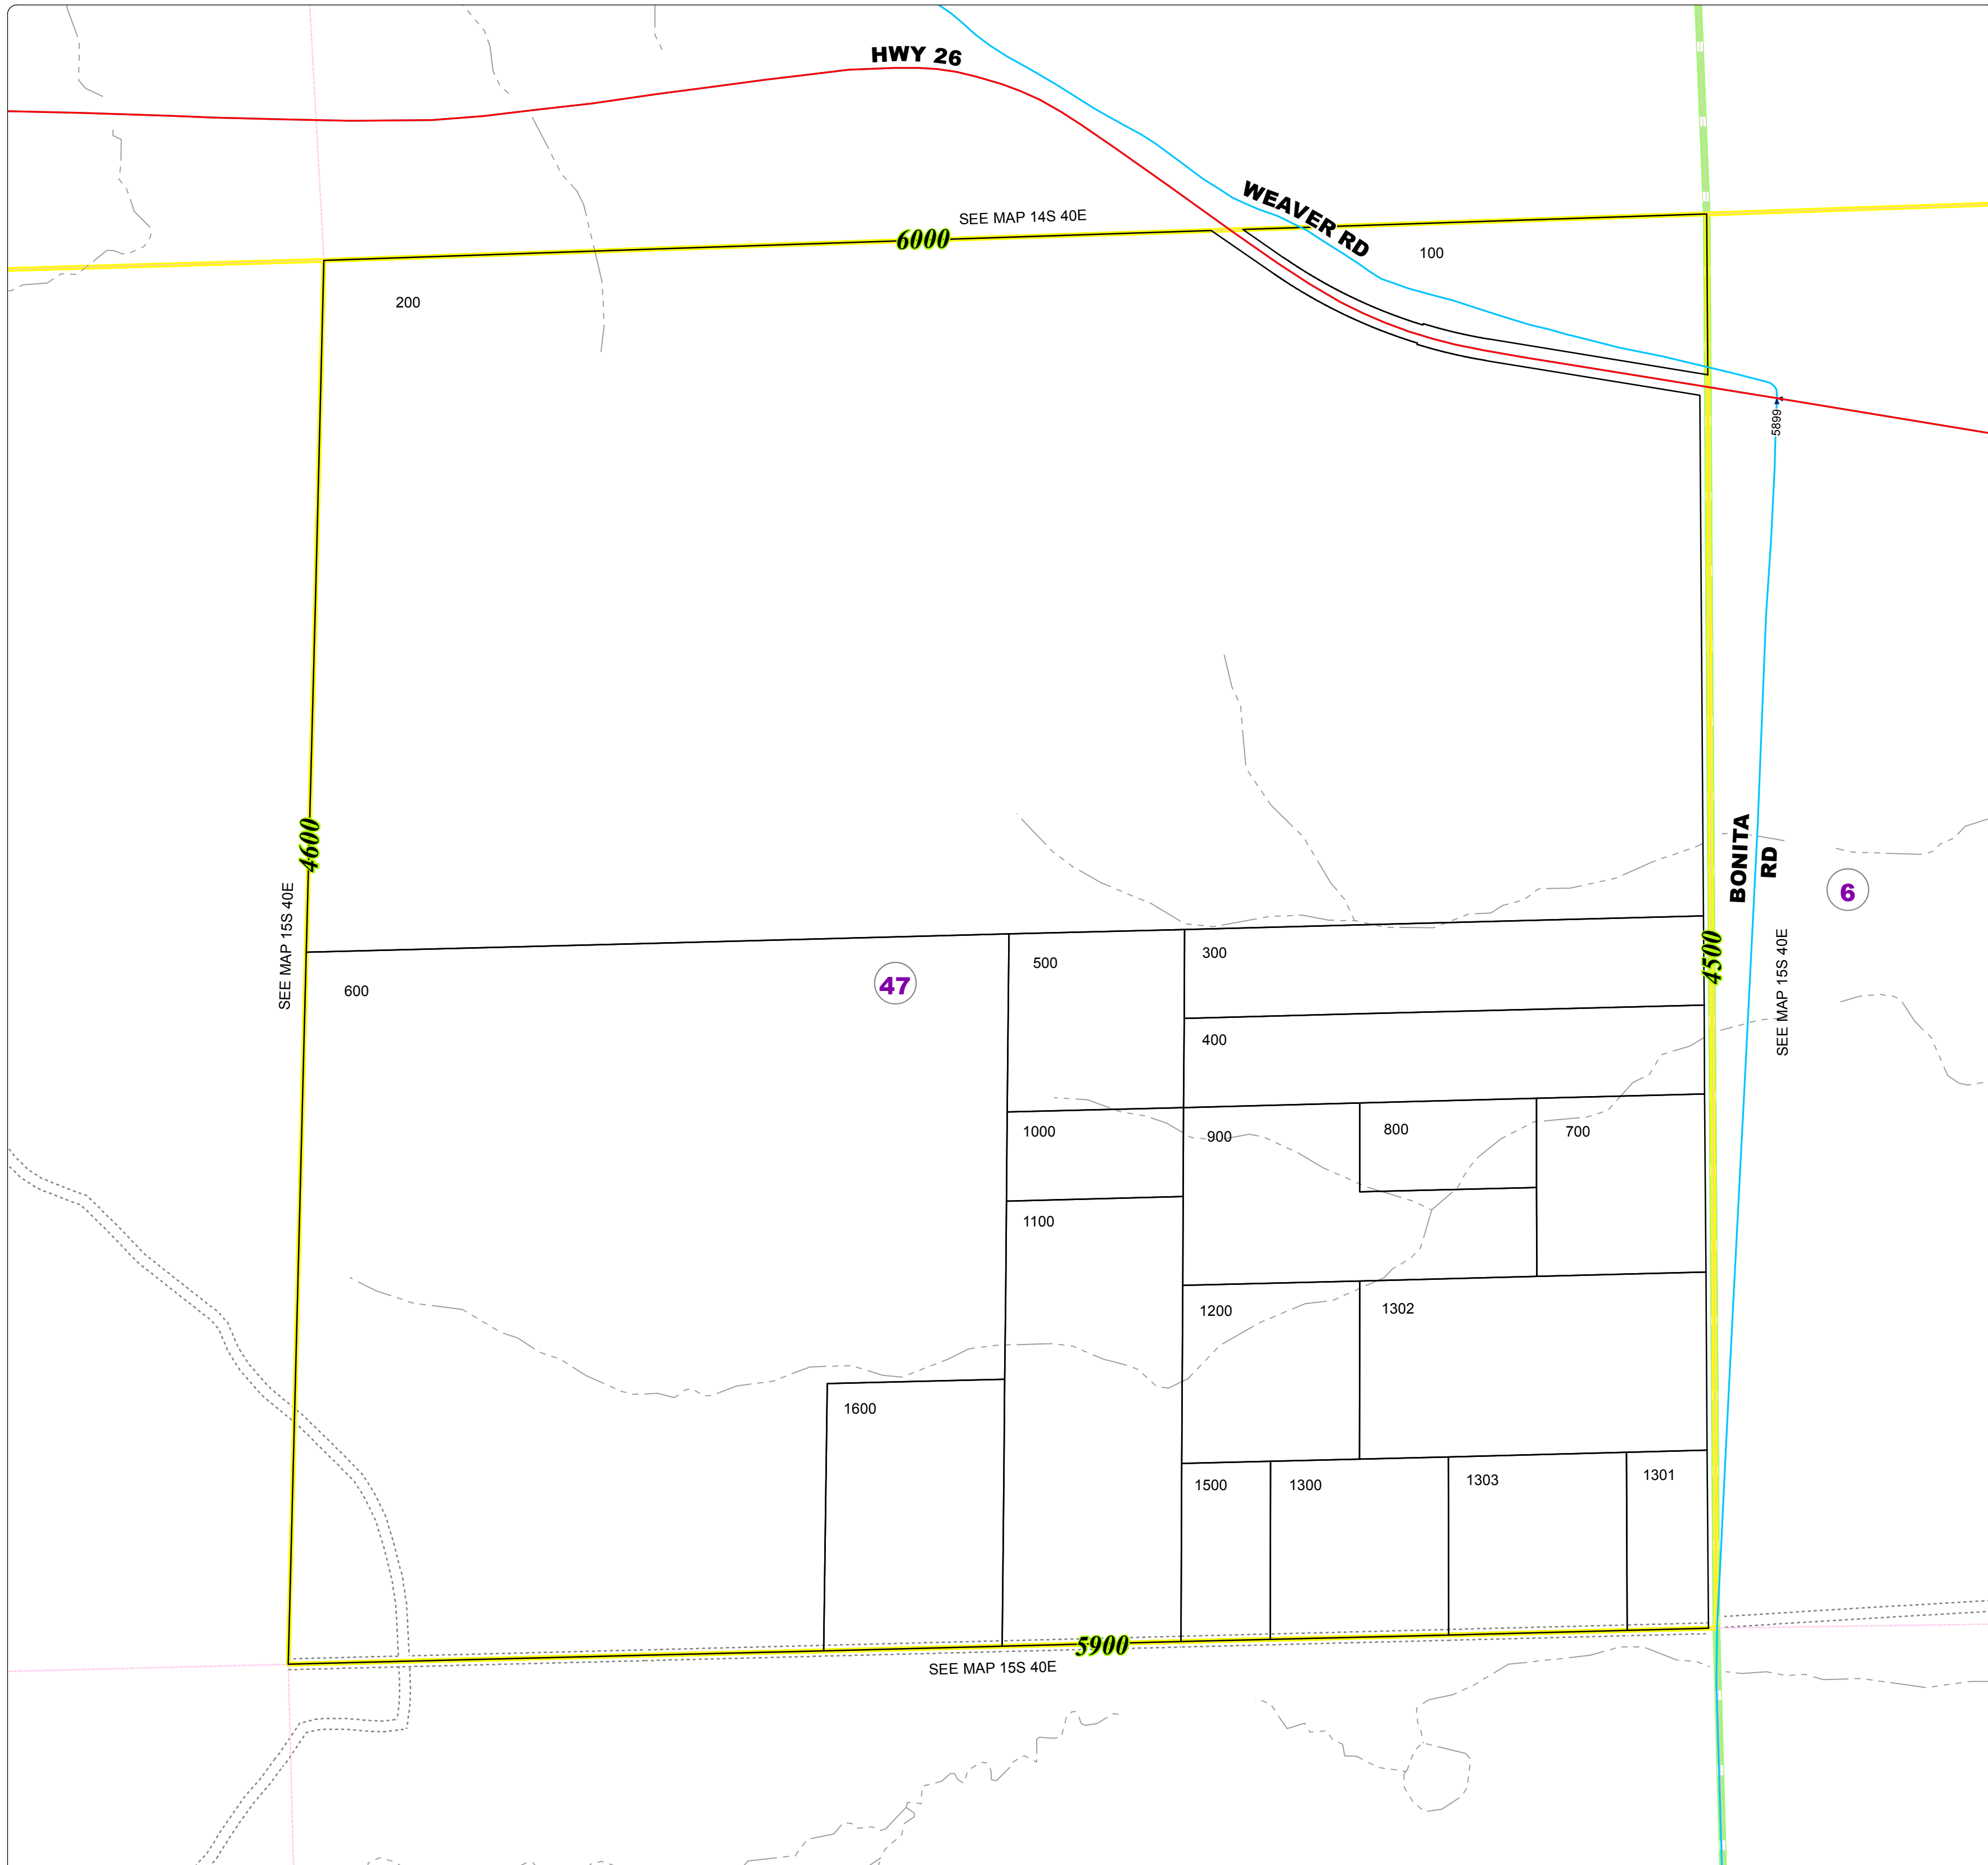

Malheur County
Address Map

- Legend
- MapNumberBoundary
 - TAX CODE
 - 47 - Ironside-City
 - 6 - Ironside

DISCLAIMER
This information is not intended for use as an address locator and it should be noted that not all county address will be found. Parcels containing multiple addresses may only display a single address as recorded in the Assessor's database. This public information should be accepted and used by the recipient with the understanding that the data received from multiple sources was developed and collected for assessment purpose only.